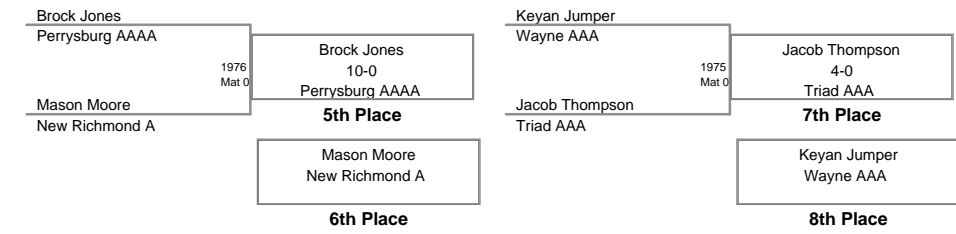

65 Lbs

69 Lbs

73 Lbs

80 Lbs

83 Lbs

86 Lbs

90 Lbs

110 OURWAY Championship
Division 4

95 Lbs

100 Lbs

105 Lbs

112 Lbs

119 Lbs

**310 OURWAY Championship
Division 4**

126 Lbs

1 Eric Deluse
Lancaster AAA