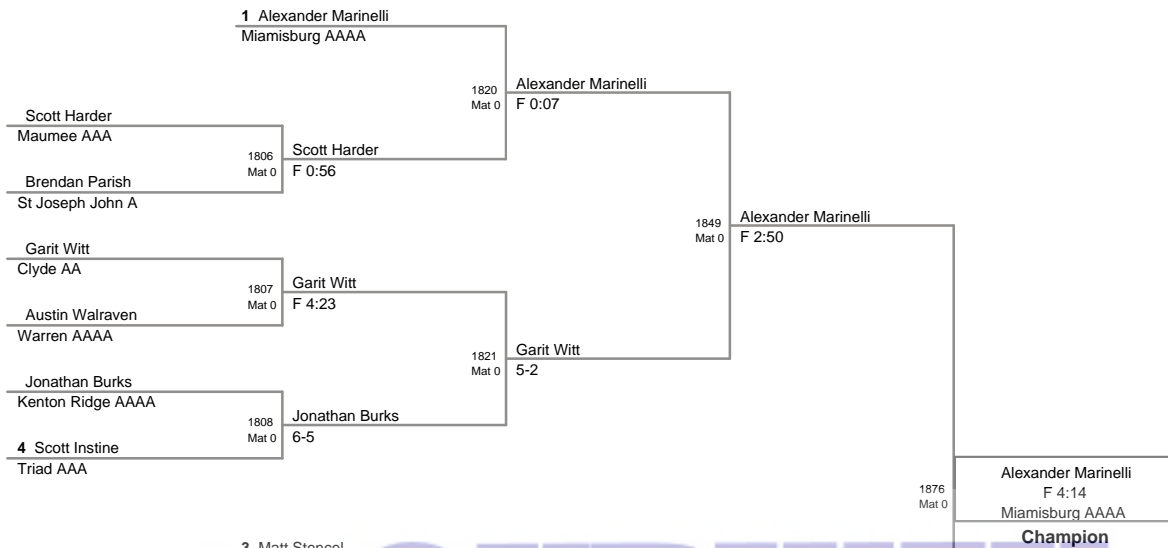

95 Lbs

100 Lbs

105 Lbs

112 Lbs

119 Lbs

**310 OURWAY Championship
Division 4**

126 Lbs

1 Eric Deluse
Lancaster AAA