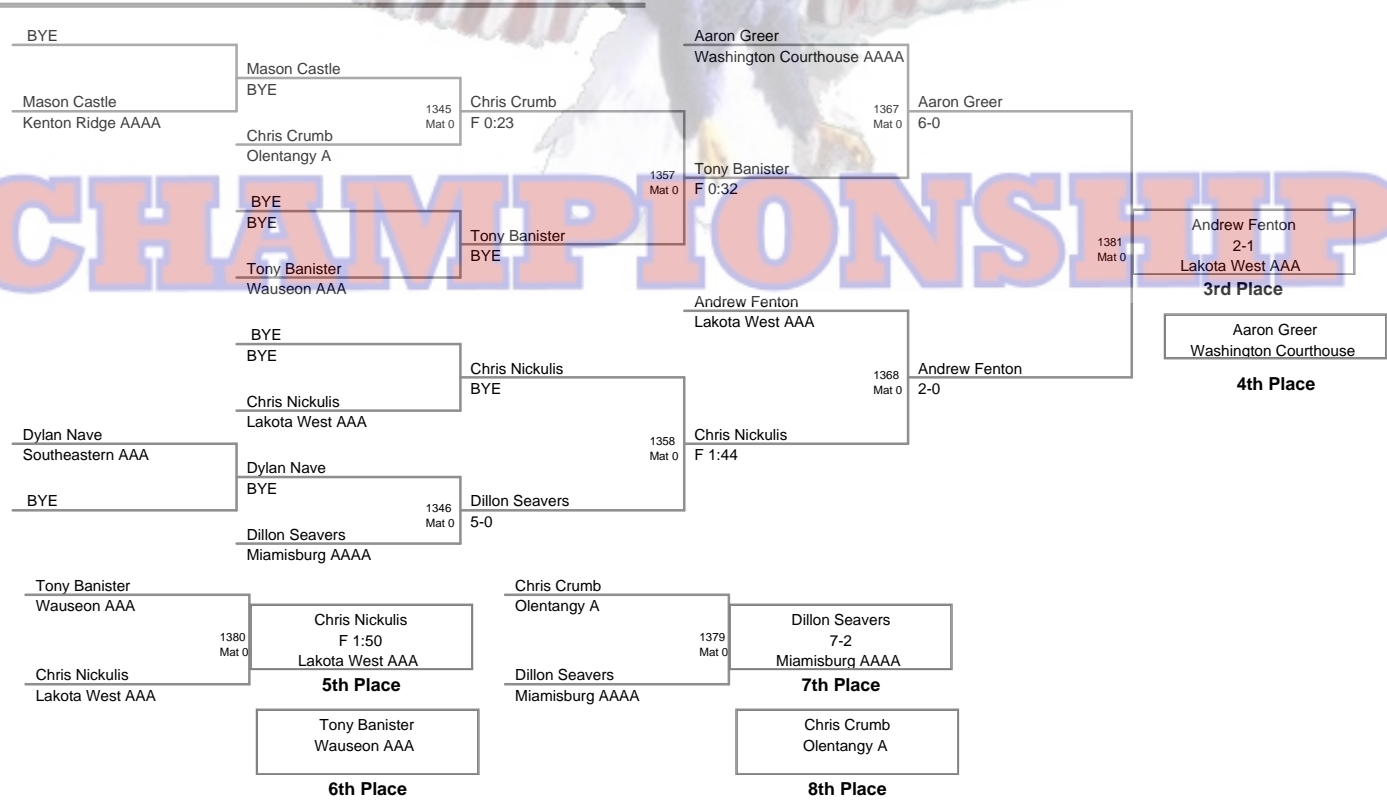

BYE

8th Place

CHAMPIONSHIPS

136 Lbs

148 Lbs

185 Lbs