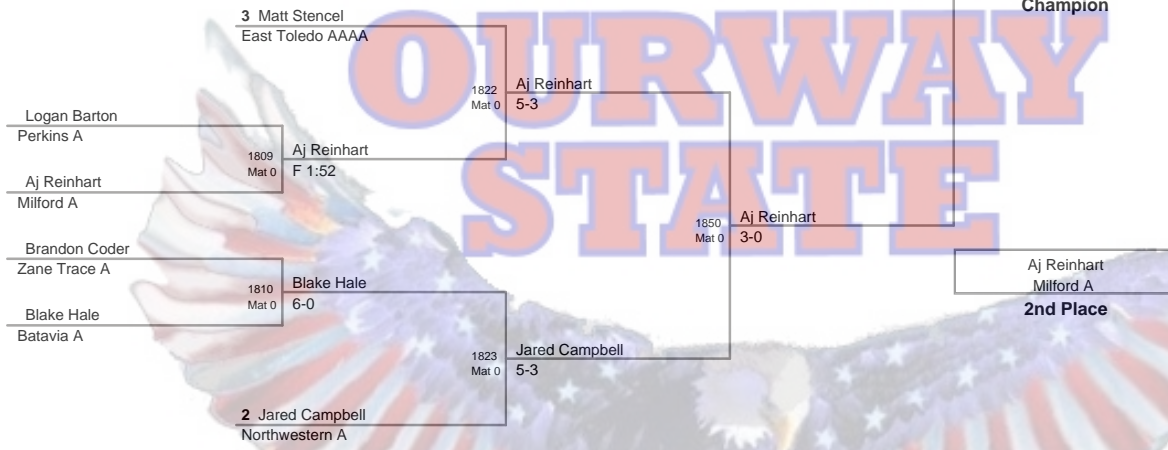

95 Lbs

100 Lbs

105 Lbs

112 Lbs

119 Lbs

**310 OURWAY Championship
Division 4**

126 Lbs

1 Eric Deluse
Lancaster AAA