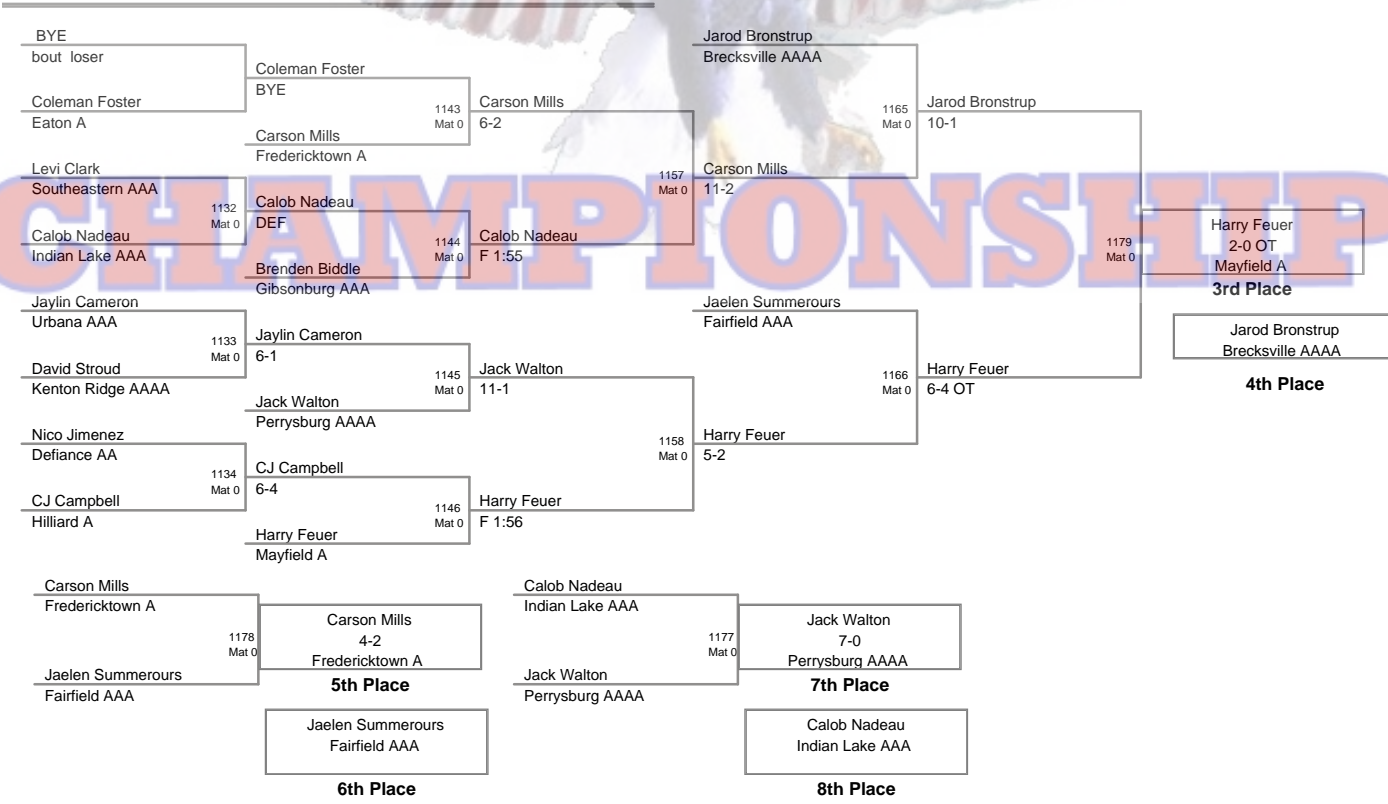

65 Lbs

69 Lbs

73 Lbs

80 Lbs

83 Lbs

86 Lbs

90 Lbs

110 OURWAY Championship
Division 4