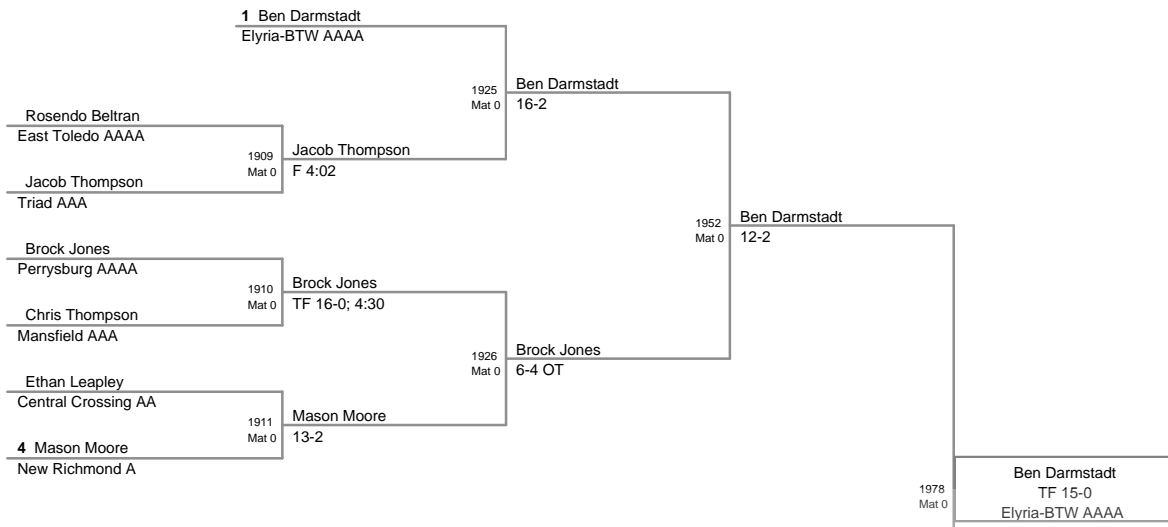

65 Lbs

69 Lbs

73 Lbs

80 Lbs

83 Lbs

86 Lbs

90 Lbs

110 OURWAY Championship
Division 4