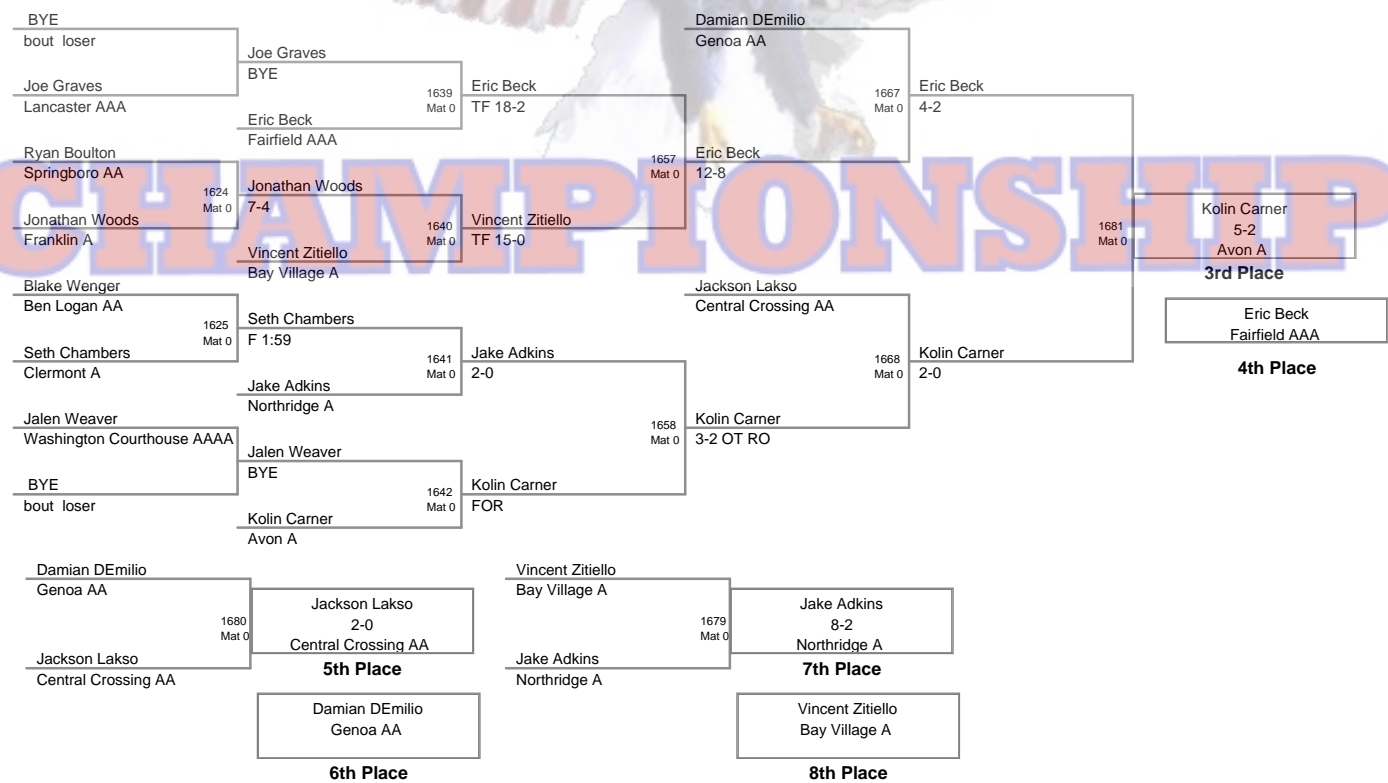

65 Lbs

69 Lbs

73 Lbs

80 Lbs

83 Lbs

86 Lbs

90 Lbs

110 OURWAY Championship
Division 4