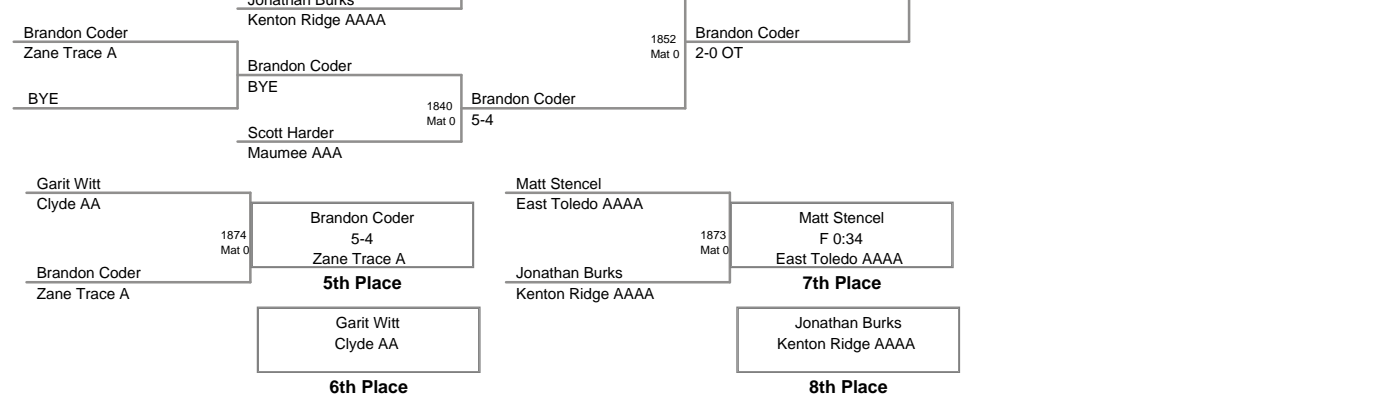

95 Lbs

100 Lbs

105 Lbs

112 Lbs

119 Lbs

**310 OURWAY Championship
Division 4**

126 Lbs

1 Eric Deluse
Lancaster AAA