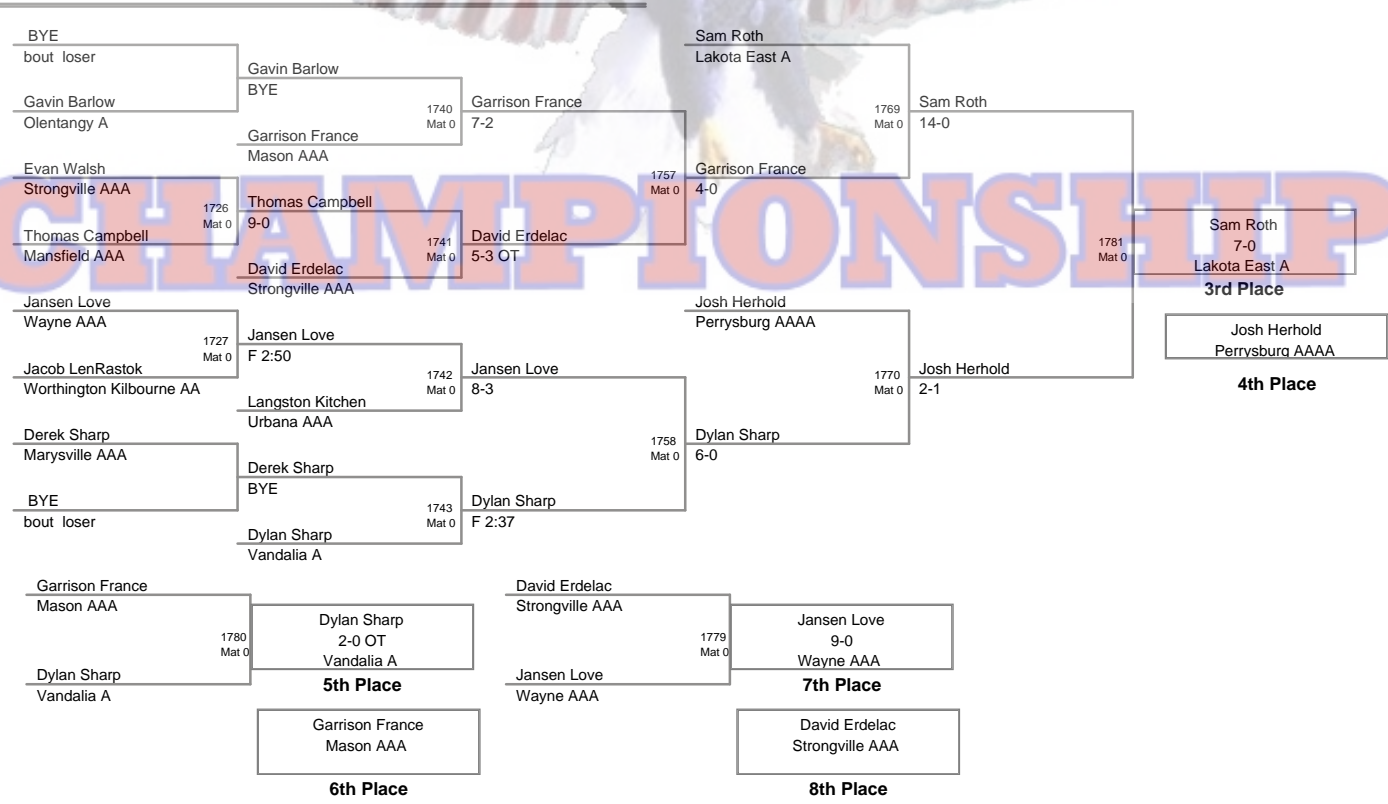

65 Lbs

69 Lbs

73 Lbs

80 Lbs

83 Lbs

86 Lbs

90 Lbs

110 OURWAY Championship
Division 4