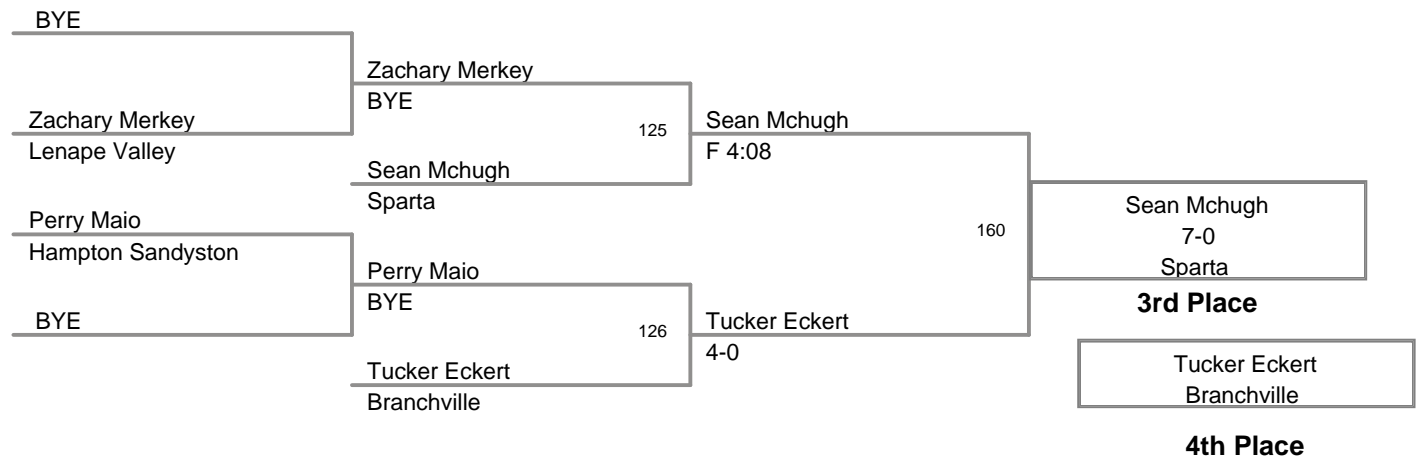

2010 Sussex County Mat  
Club Championships

**57 Lbs**

2010 Sussex County Mat  
Club Championships

**62 Lbs**

**66 Lbs**

**70 Lbs**

2010 Sussex County Mat  
Club Championships

**74 Lbs**