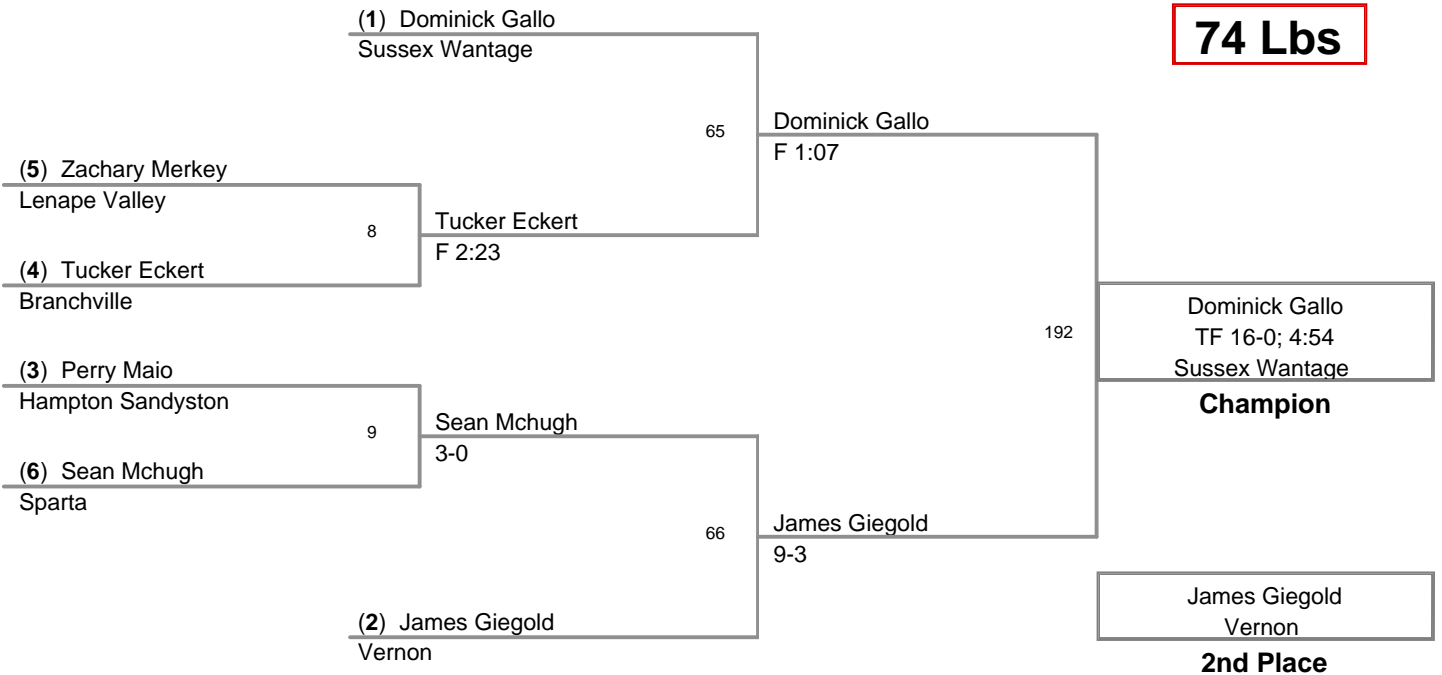

2010 Sussex County Mat  
Club Championships

**57 Lbs**

2010 Sussex County Mat  
Club Championships

**62 Lbs**

**66 Lbs**

**70 Lbs**

2010 Sussex County Mat  
Club Championships

**74 Lbs**