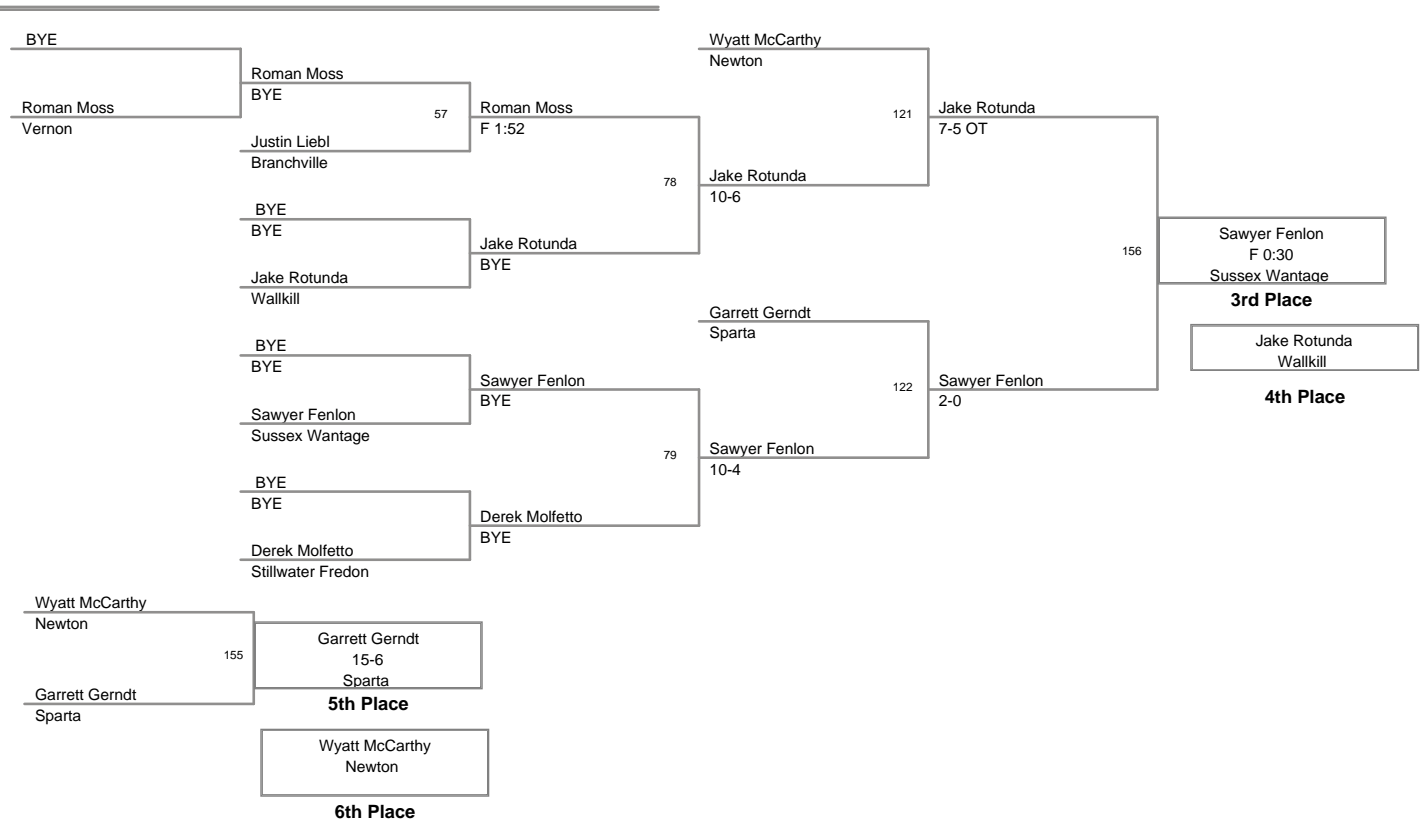

2010 Sussex County Mat  
Club Championships

**57 Lbs**

2010 Sussex County Mat  
Club Championships

**62 Lbs**

**66 Lbs**

**70 Lbs**

2010 Sussex County Mat  
Club Championships

**74 Lbs**