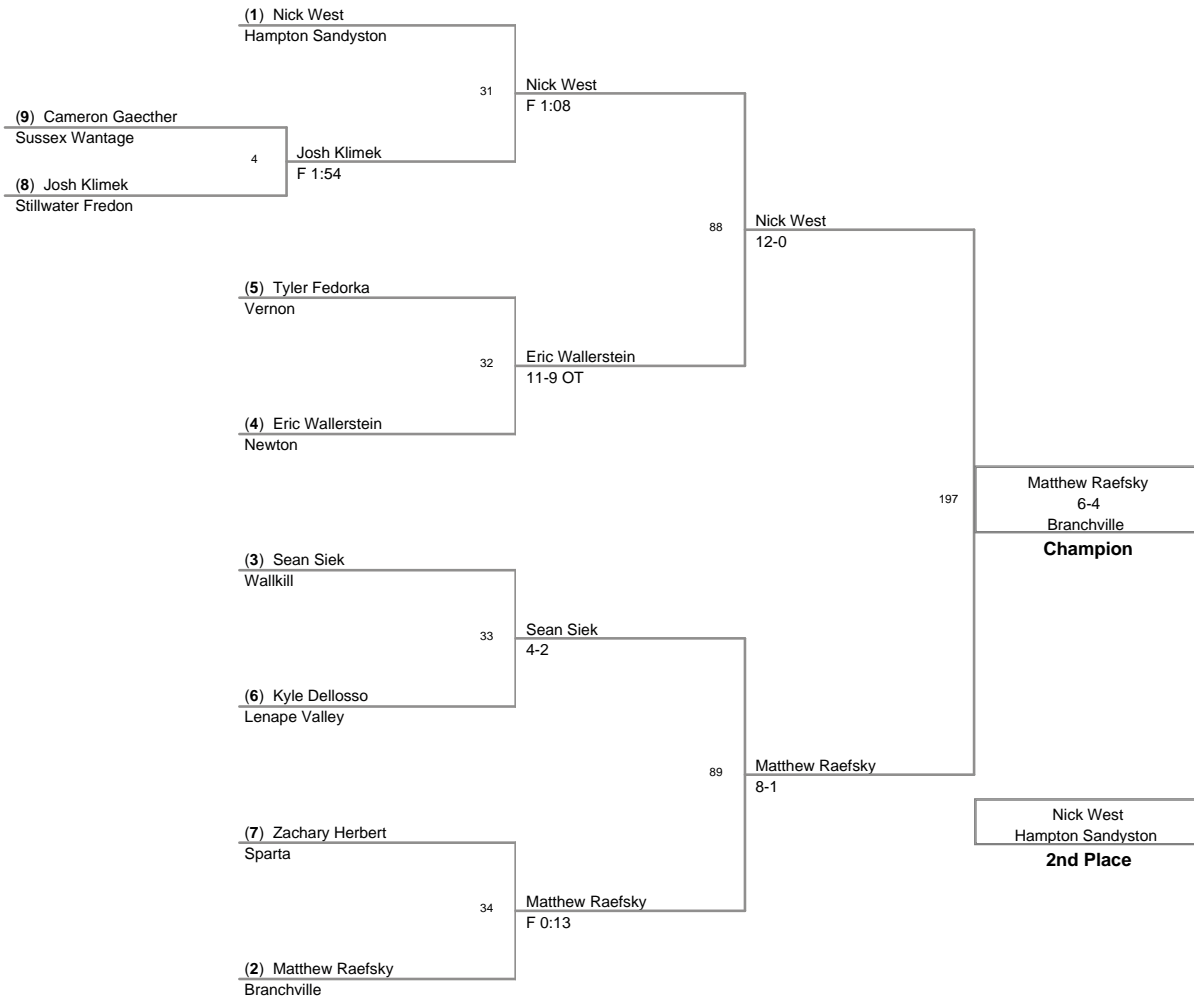

**78 Lbs**

2010 Sussex County Mat  
Club Championships

**82 Lbs**

2010 Sussex County Mat  
Club Championships

**86 Lbs**

2010 Sussex County Mat  
Club Championships

**90 Lbs**

**94 Lbs**