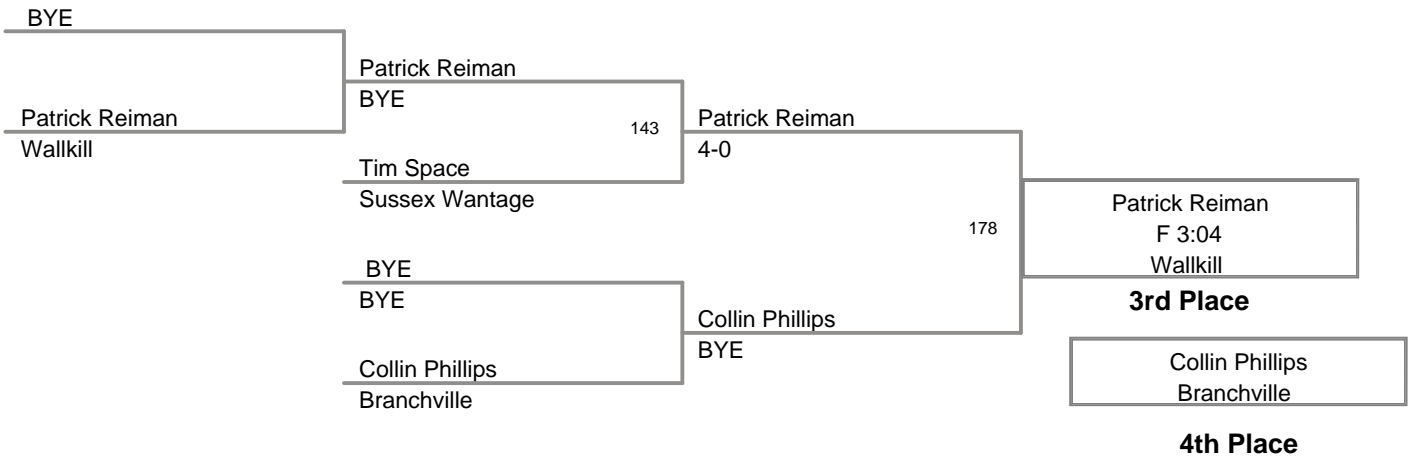

2010 Sussex County Mat
Club Championships

116 Lbs