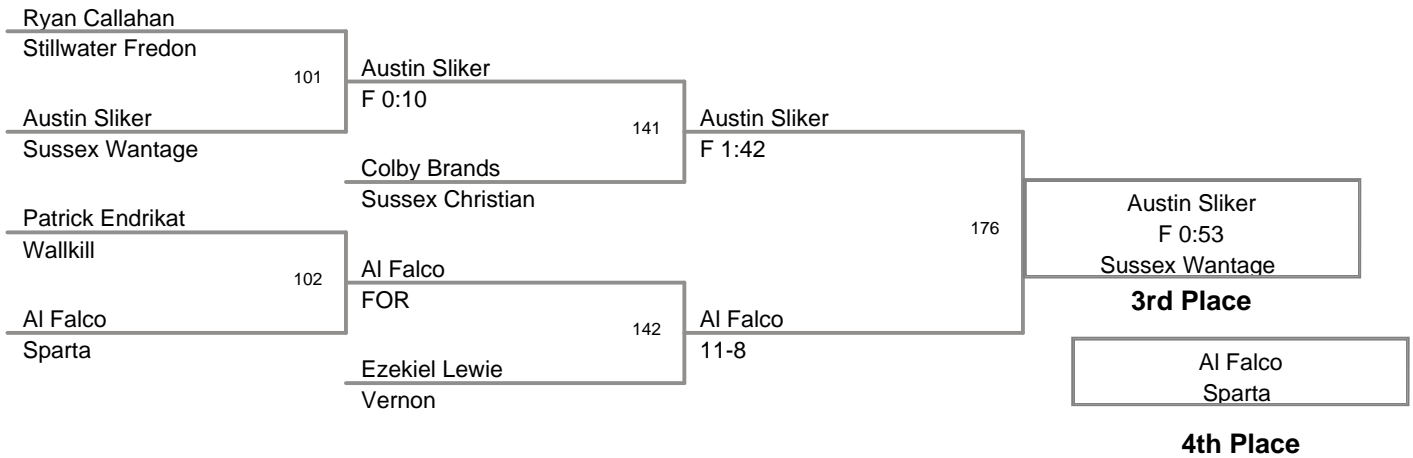

2010 Sussex County Mat  
Club Championships

**98 Lbs**

2010 Sussex County Mat  
Club Championships

**102 Lbs**

2010 Sussex County Mat Club Championships

**109 Lbs**

2010 Sussex County Mat  
Club Championships