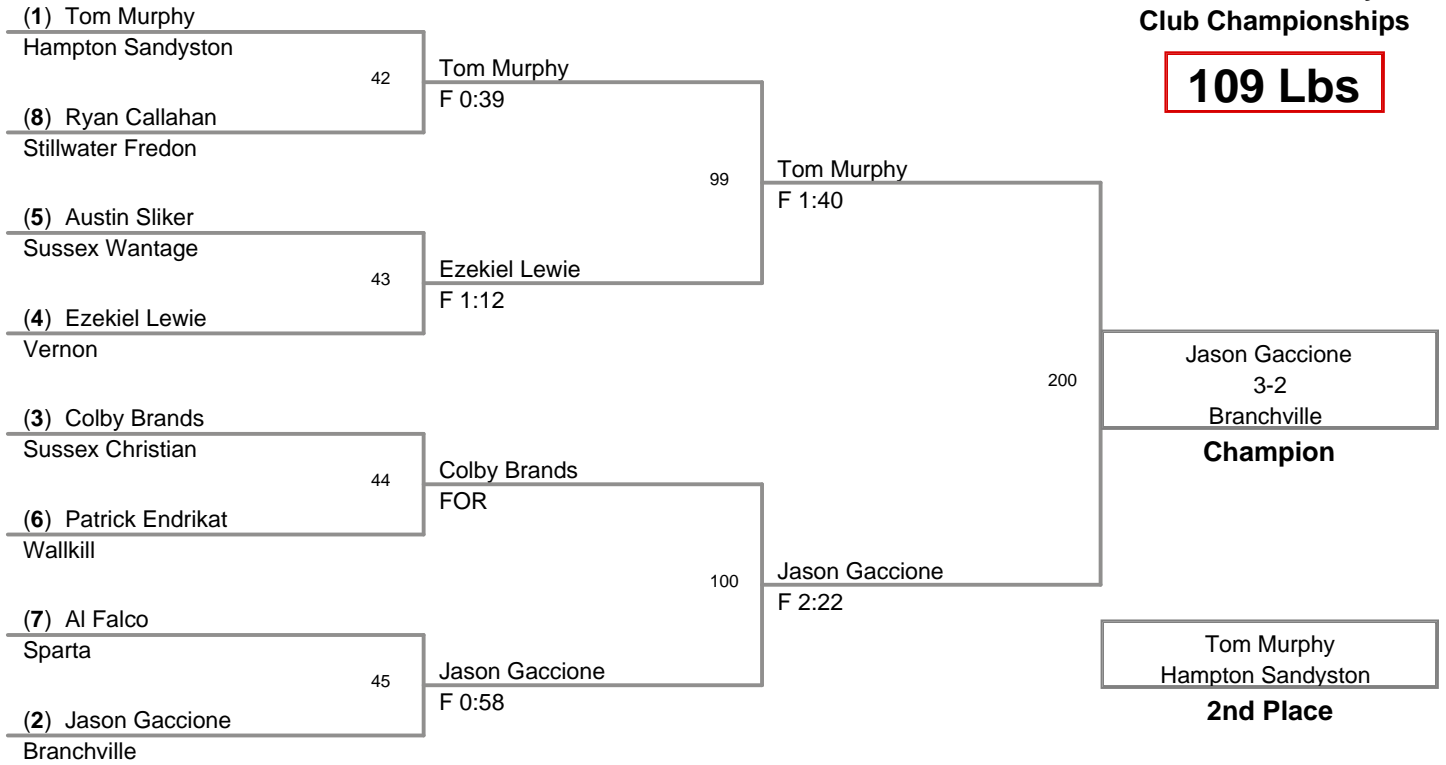

2010 Sussex County Mat  
Club Championships

**98 Lbs**

2010 Sussex County Mat  
Club Championships

**102 Lbs**

2010 Sussex County Mat Club Championships

**109 Lbs**

2010 Sussex County Mat  
Club Championships