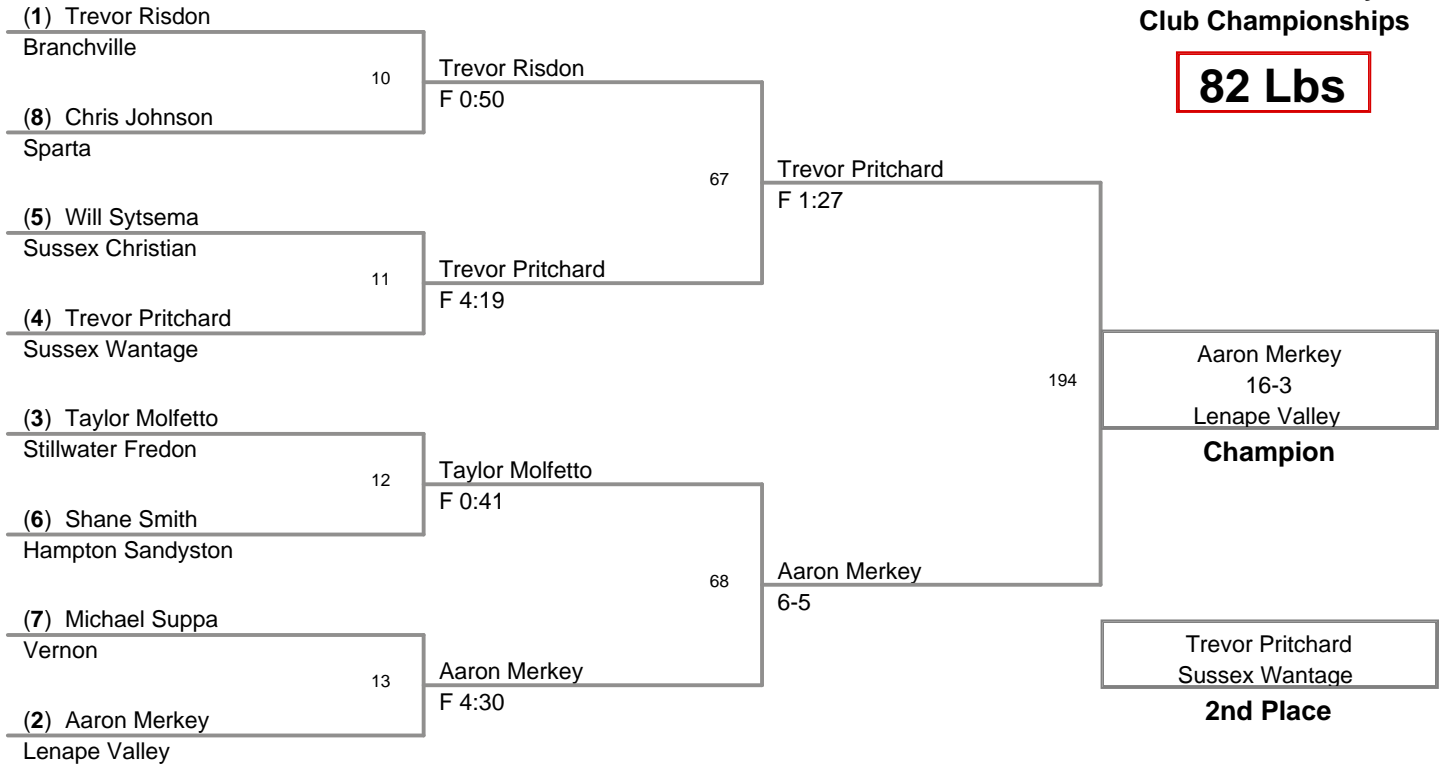

2010 Sussex County Mat
Club Championships

82 Lbs