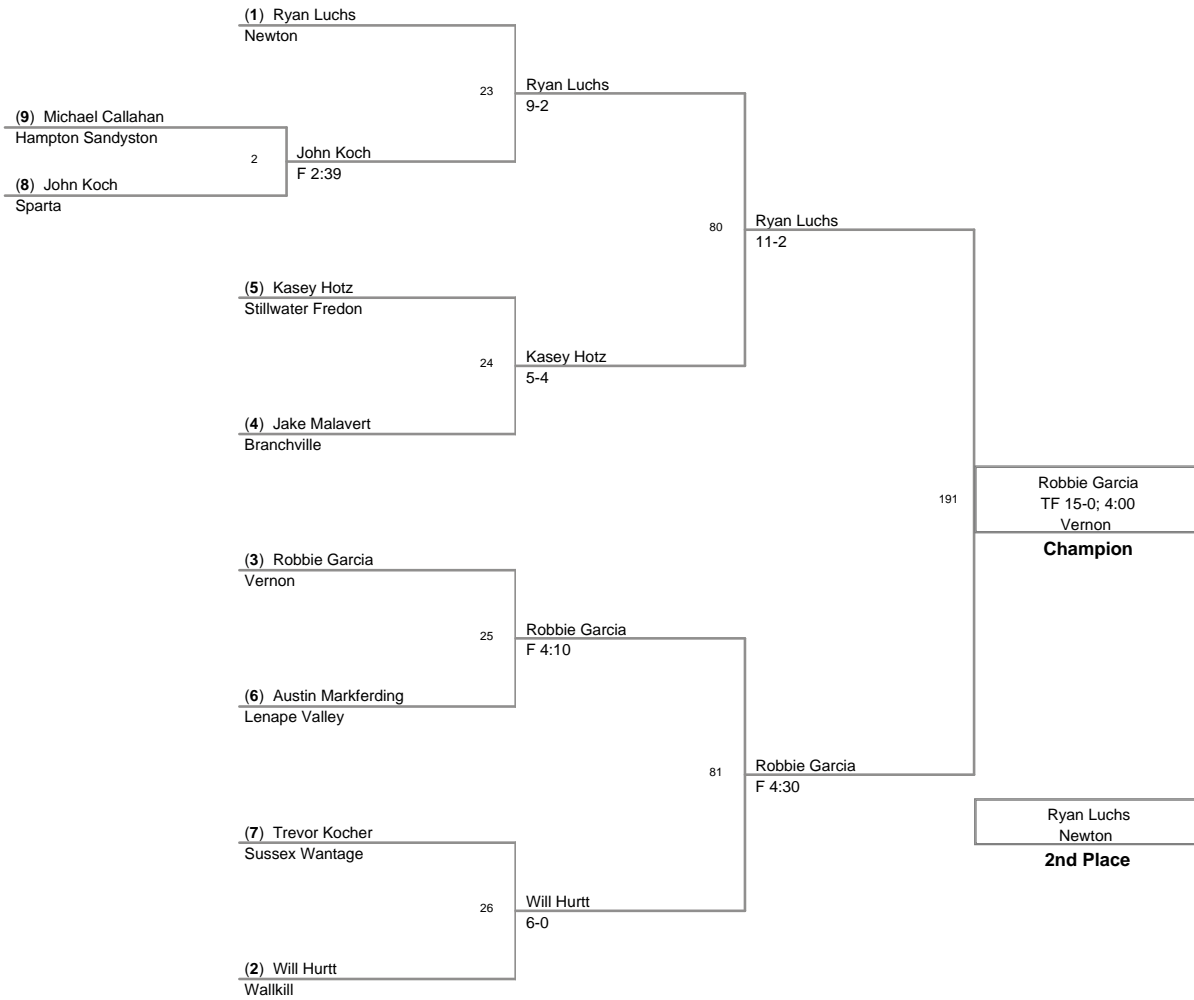

2010 Sussex County Mat  
Club Championships

**57 Lbs**

2010 Sussex County Mat  
Club Championships

**62 Lbs**

**66 Lbs**

**70 Lbs**

2010 Sussex County Mat  
Club Championships

**74 Lbs**