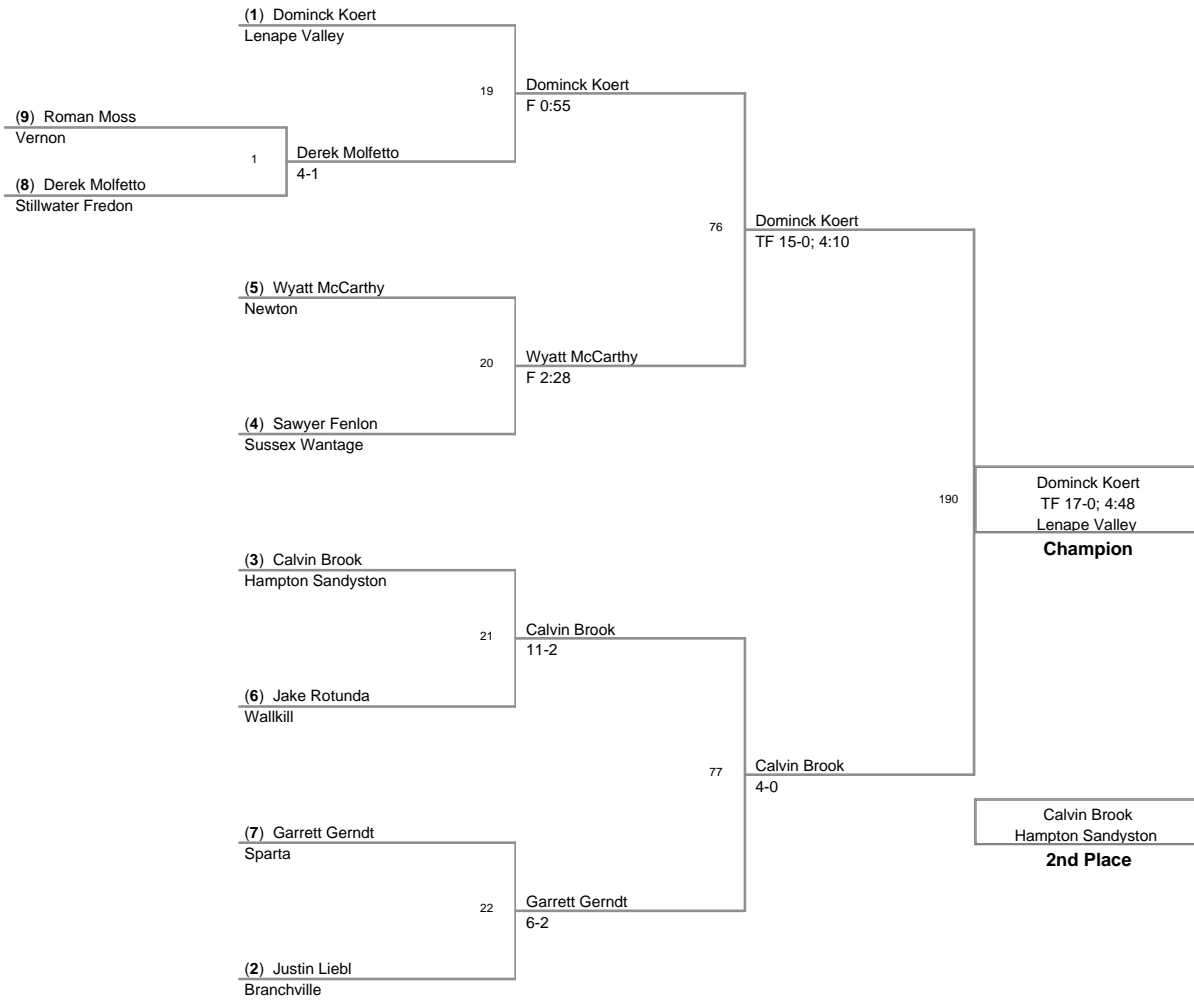

2010 Sussex County Mat  
Club Championships

**57 Lbs**

2010 Sussex County Mat  
Club Championships

**62 Lbs**

**66 Lbs**

**70 Lbs**

2010 Sussex County Mat  
Club Championships

**74 Lbs**