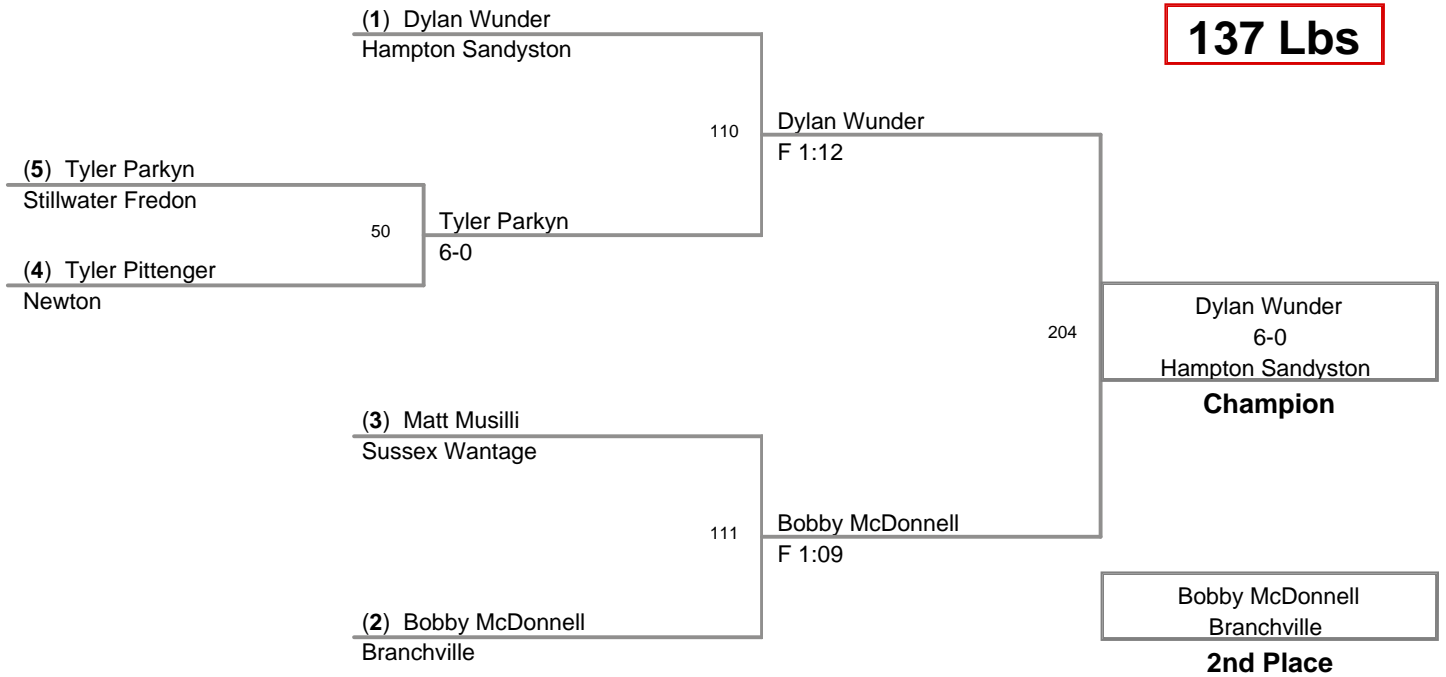

**116 Lbs**

2010 Sussex County Mat  
Club Championships

**123 Lbs**

2010 Sussex County Mat  
Club Championships

**130 Lbs**

2010 Sussex County Mat  
Club Championships

**137 Lbs**

2010 Sussex County Mat  
Club Championships