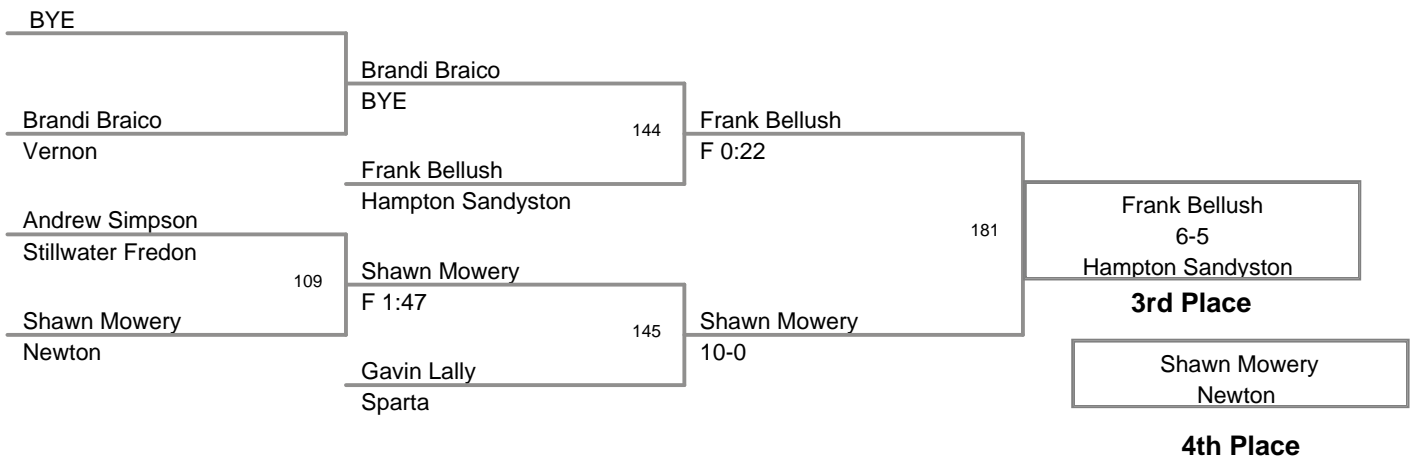

**116 Lbs**

2010 Sussex County Mat  
Club Championships

**123 Lbs**

2010 Sussex County Mat  
Club Championships

**130 Lbs**

2010 Sussex County Mat  
Club Championships

**137 Lbs**

2010 Sussex County Mat  
Club Championships