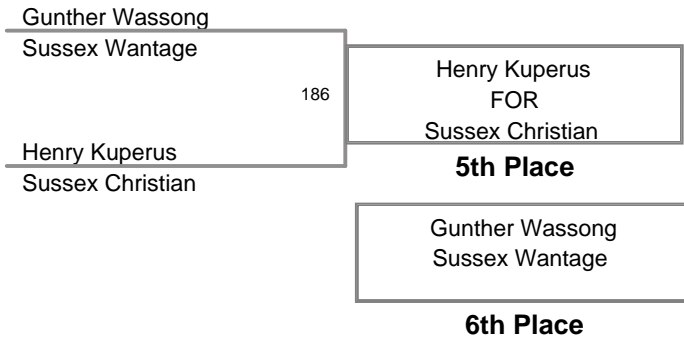

**116 Lbs**

2010 Sussex County Mat  
Club Championships

**123 Lbs**

2010 Sussex County Mat  
Club Championships

**130 Lbs**

2010 Sussex County Mat  
Club Championships

**137 Lbs**

2010 Sussex County Mat  
Club Championships

**177 Lbs**

2010 Sussex County Mat  
Club Championships

**SHWT Lbs**

(1) Thomas Smith  
Stillwater Fredon

207

Thomas Smith  
F 0:41  
Stillwater Fredon

**Champion**

(2) Matt Kuperus  
Sussex Christian

Matt Kuperus  
Sussex Christian

**2nd Place**

BYE  
BYE

**3rd Place**

BYE

**4th Place**