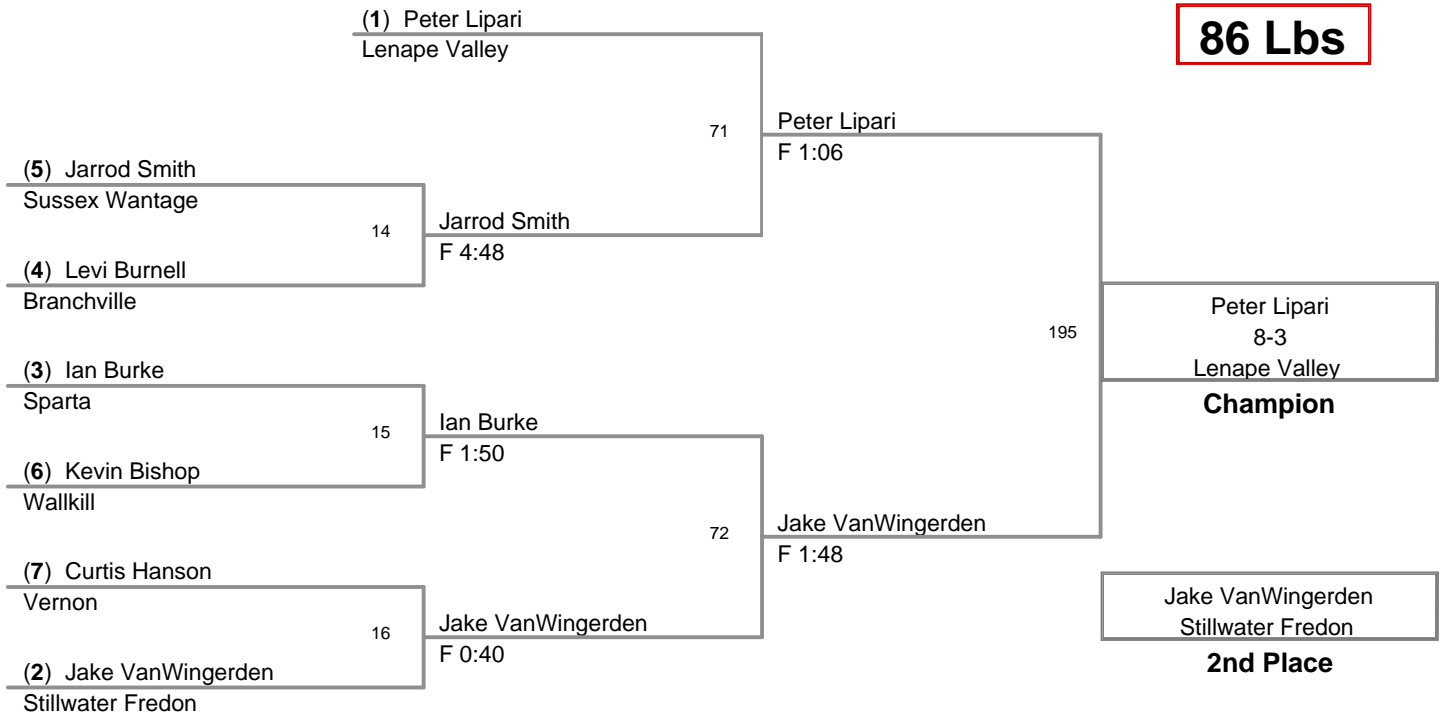

**78 Lbs**

2010 Sussex County Mat  
Club Championships

**82 Lbs**

2010 Sussex County Mat  
Club Championships

**86 Lbs**

2010 Sussex County Mat  
Club Championships

**90 Lbs**

**94 Lbs**