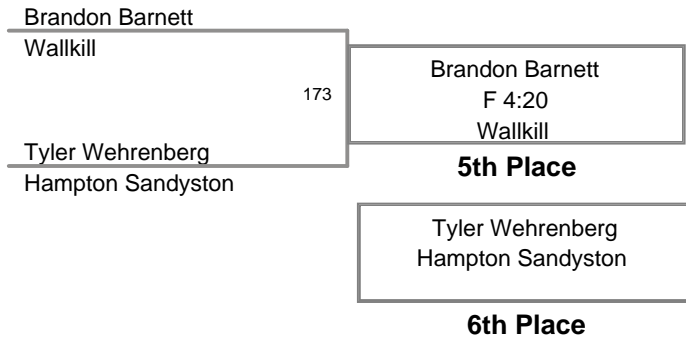

2010 Sussex County Mat  
Club Championships

**98 Lbs**

2010 Sussex County Mat  
Club Championships

**102 Lbs**

2010 Sussex County Mat Club Championships

**109 Lbs**

2010 Sussex County Mat  
Club Championships