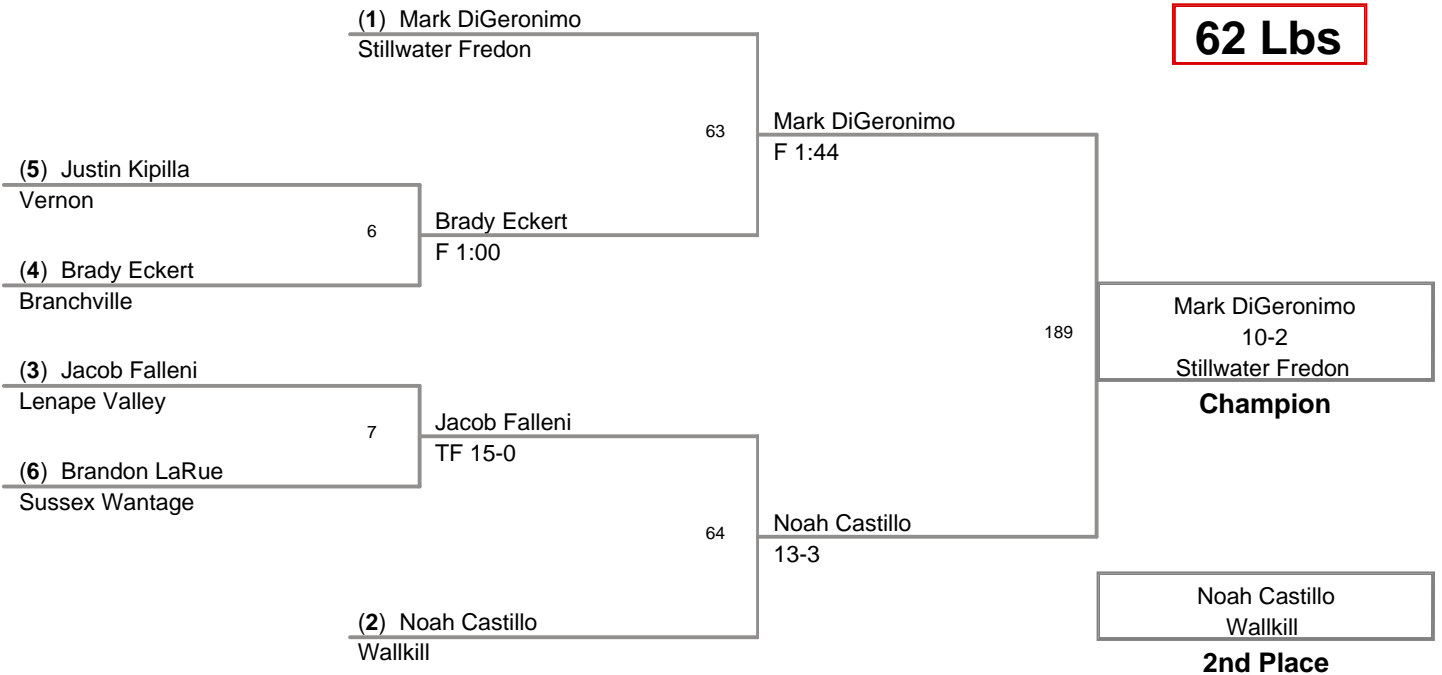

2010 Sussex County Mat  
Club Championships

**57 Lbs**

2010 Sussex County Mat  
Club Championships

**62 Lbs**

**66 Lbs**

**70 Lbs**

2010 Sussex County Mat  
Club Championships

**74 Lbs**

**78 Lbs**

2010 Sussex County Mat  
Club Championships

**82 Lbs**

2010 Sussex County Mat  
Club Championships

**86 Lbs**

2010 Sussex County Mat  
Club Championships

**90 Lbs**

**94 Lbs**

2010 Sussex County Mat  
Club Championships

**98 Lbs**

2010 Sussex County Mat  
Club Championships

**102 Lbs**

2010 Sussex County Mat Club Championships

**109 Lbs**

2010 Sussex County Mat  
Club Championships