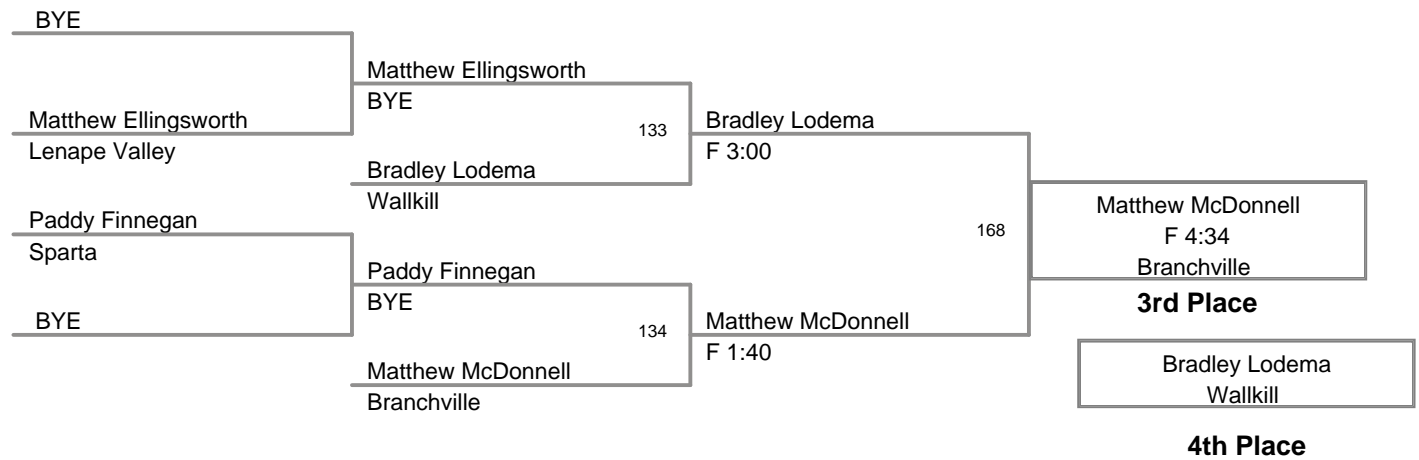

**78 Lbs**

2010 Sussex County Mat  
Club Championships

**82 Lbs**

2010 Sussex County Mat  
Club Championships

**86 Lbs**

2010 Sussex County Mat  
Club Championships

**90 Lbs**

**94 Lbs**