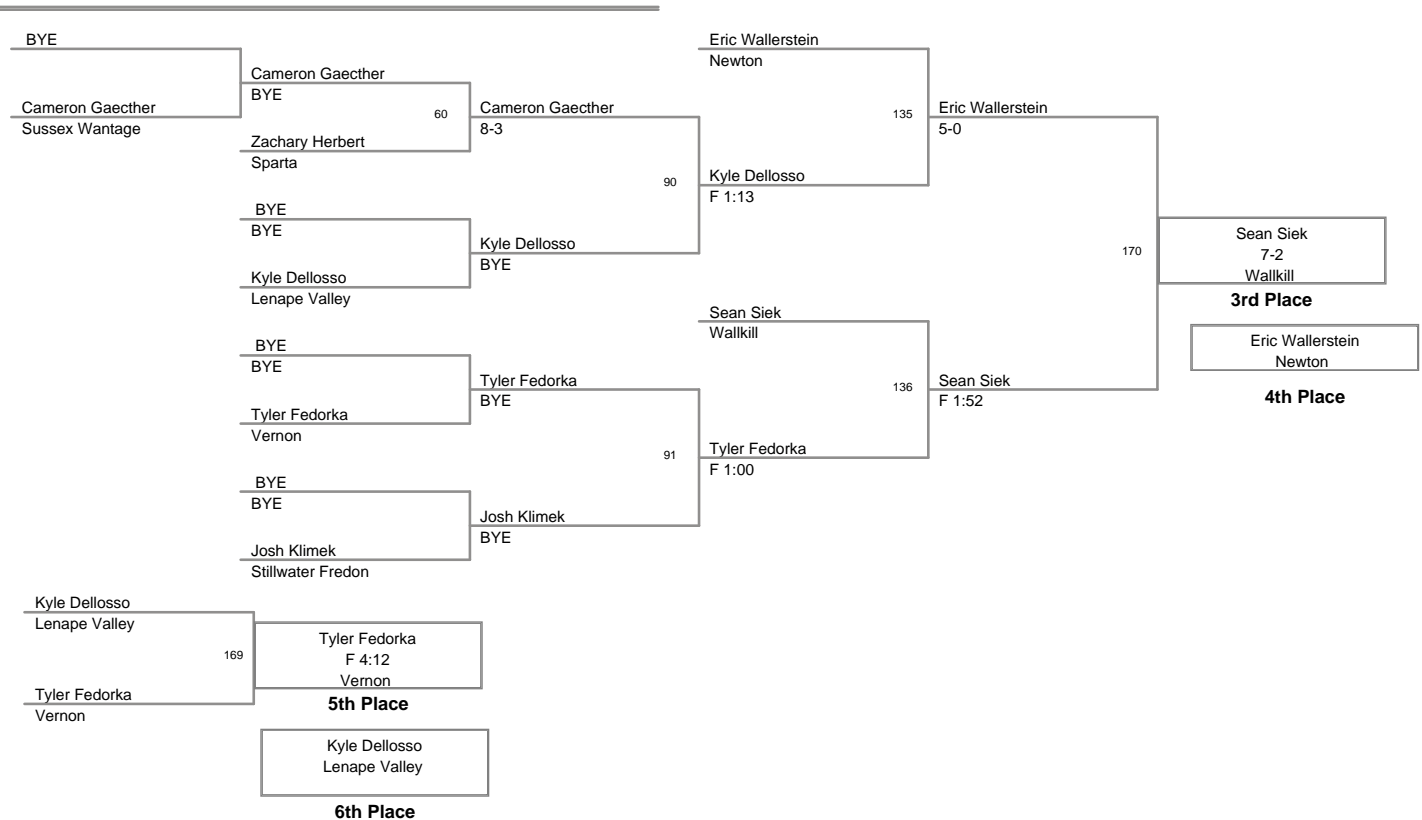

**78 Lbs**

2010 Sussex County Mat  
Club Championships

**82 Lbs**

2010 Sussex County Mat  
Club Championships

**86 Lbs**

2010 Sussex County Mat  
Club Championships

**90 Lbs**

**94 Lbs**