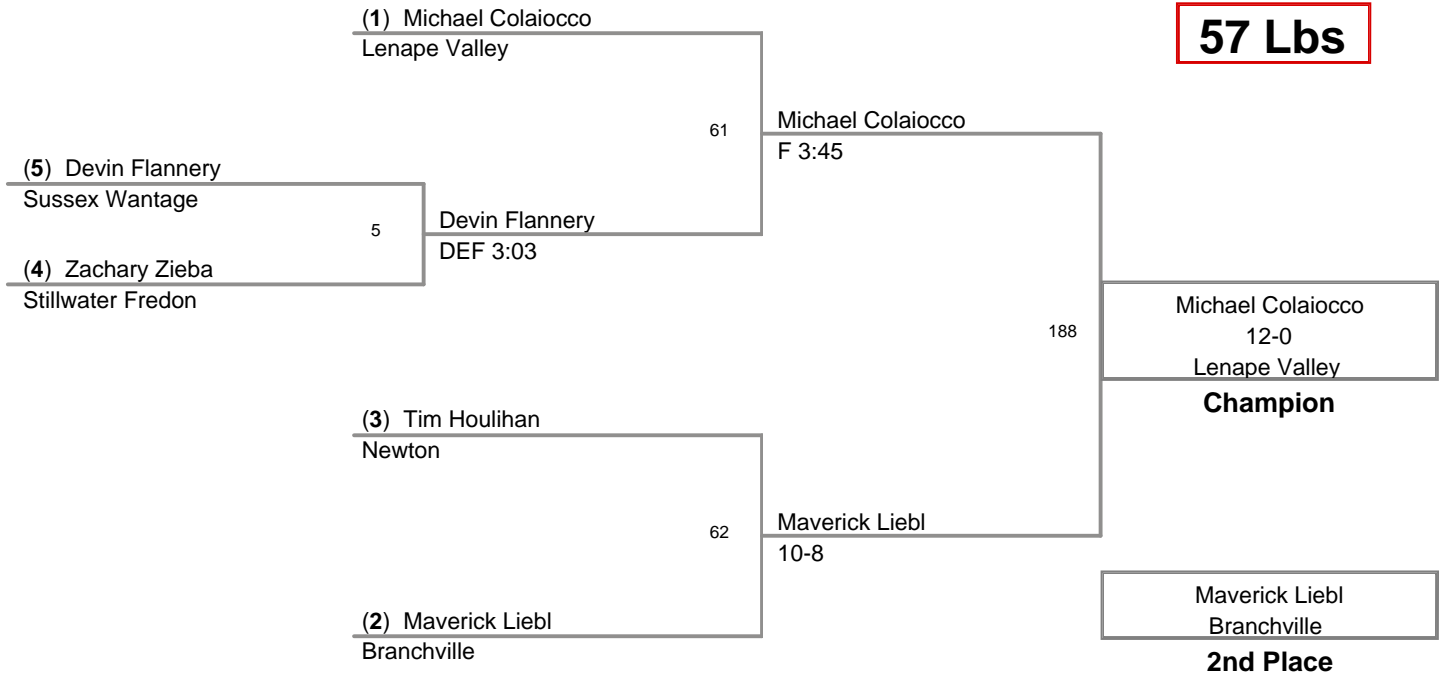

2010 Sussex County Mat  
Club Championships

**57 Lbs**

2010 Sussex County Mat  
Club Championships

**62 Lbs**

**66 Lbs**

**70 Lbs**

2010 Sussex County Mat  
Club Championships

**74 Lbs**

**78 Lbs**

2010 Sussex County Mat  
Club Championships

**82 Lbs**

2010 Sussex County Mat  
Club Championships

**86 Lbs**

2010 Sussex County Mat  
Club Championships

**90 Lbs**

**94 Lbs**

2010 Sussex County Mat  
Club Championships

**98 Lbs**

2010 Sussex County Mat  
Club Championships

**102 Lbs**

2010 Sussex County Mat Club Championships

**109 Lbs**

2010 Sussex County Mat  
Club Championships

**177 Lbs**

2010 Sussex County Mat  
Club Championships

**SHWT Lbs**

(1) Thomas Smith  
Stillwater Fredon

207

Thomas Smith  
F 0:41  
Stillwater Fredon

**Champion**

(2) Matt Kuperus  
Sussex Christian