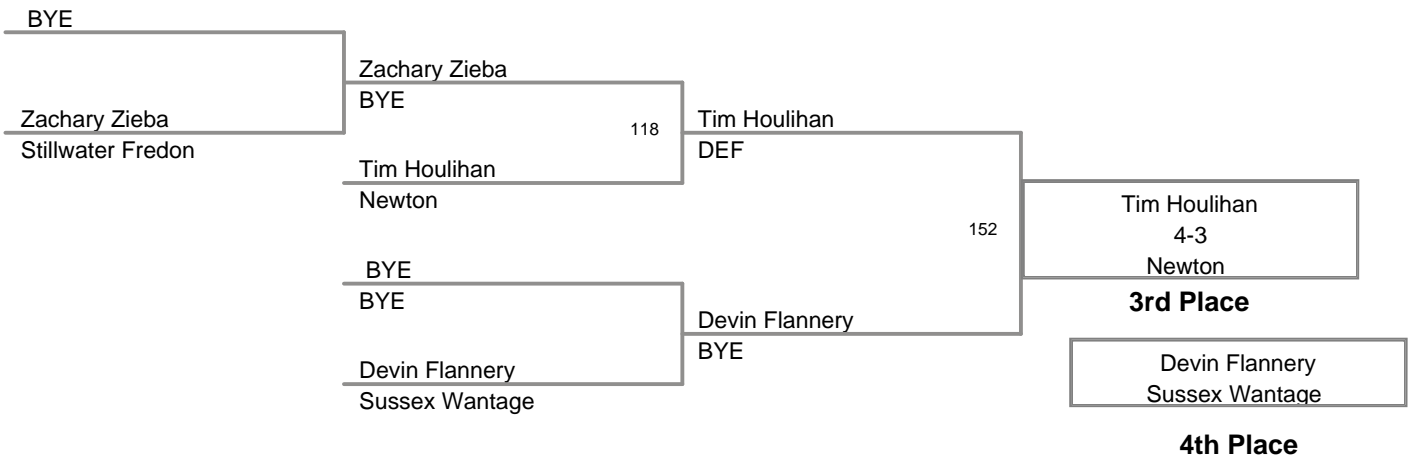

2010 Sussex County Mat  
Club Championships

**57 Lbs**

2010 Sussex County Mat  
Club Championships

**62 Lbs**

**66 Lbs**

**70 Lbs**

2010 Sussex County Mat  
Club Championships

**74 Lbs**