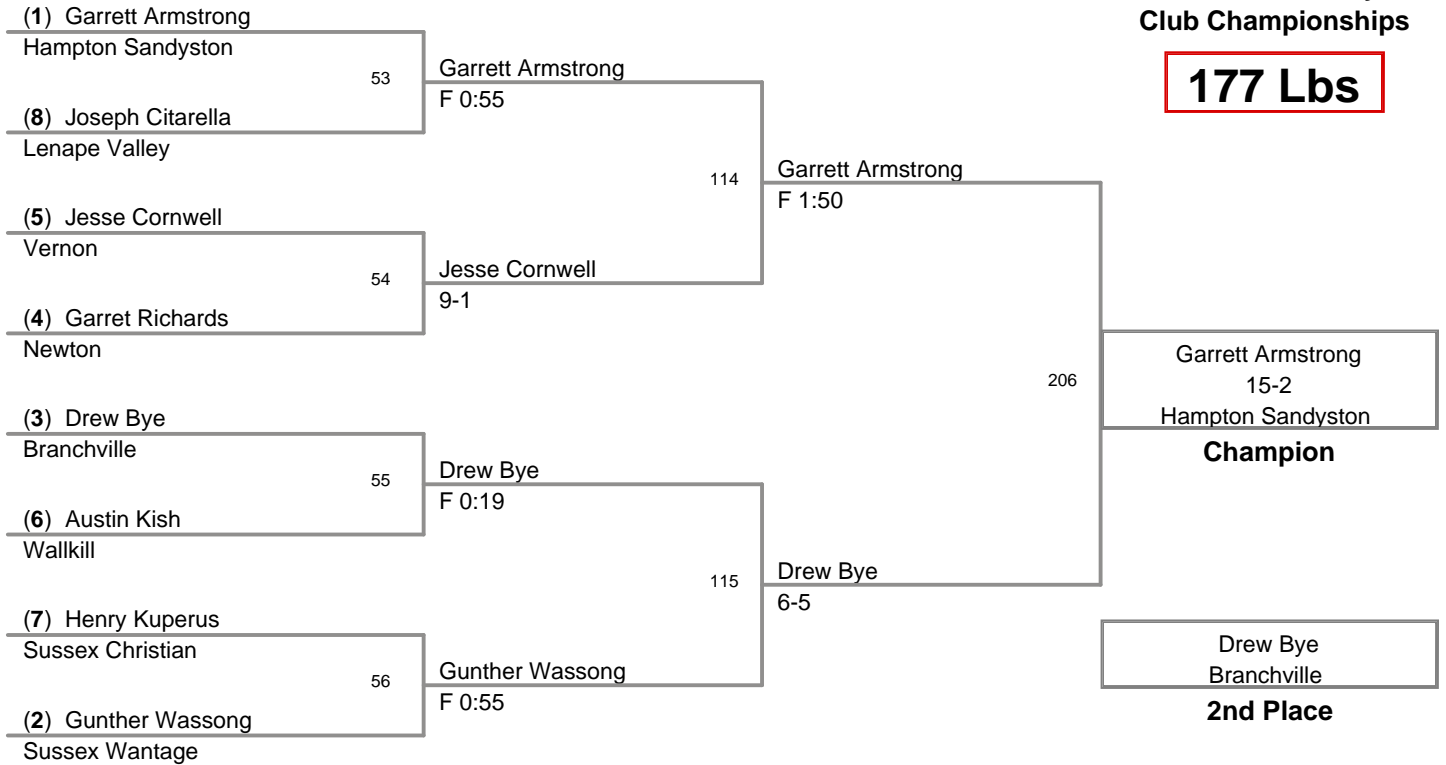

2010 Sussex County Mat
Club Championships

177 Lbs