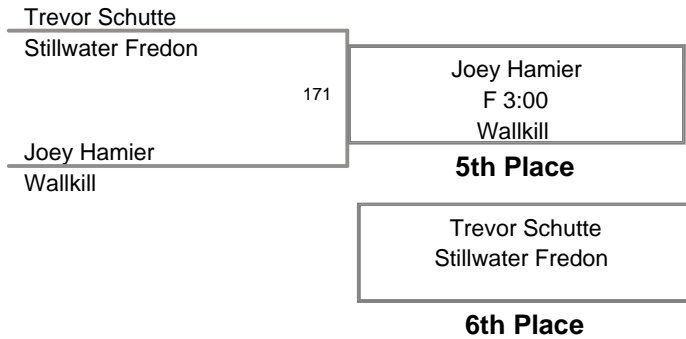

**78 Lbs**

2010 Sussex County Mat  
Club Championships

**82 Lbs**

2010 Sussex County Mat  
Club Championships

**86 Lbs**

2010 Sussex County Mat  
Club Championships

**90 Lbs**

**94 Lbs**

2010 Sussex County Mat  
Club Championships

**98 Lbs**

2010 Sussex County Mat  
Club Championships

**102 Lbs**

2010 Sussex County Mat Club Championships

**109 Lbs**

2010 Sussex County Mat  
Club Championships