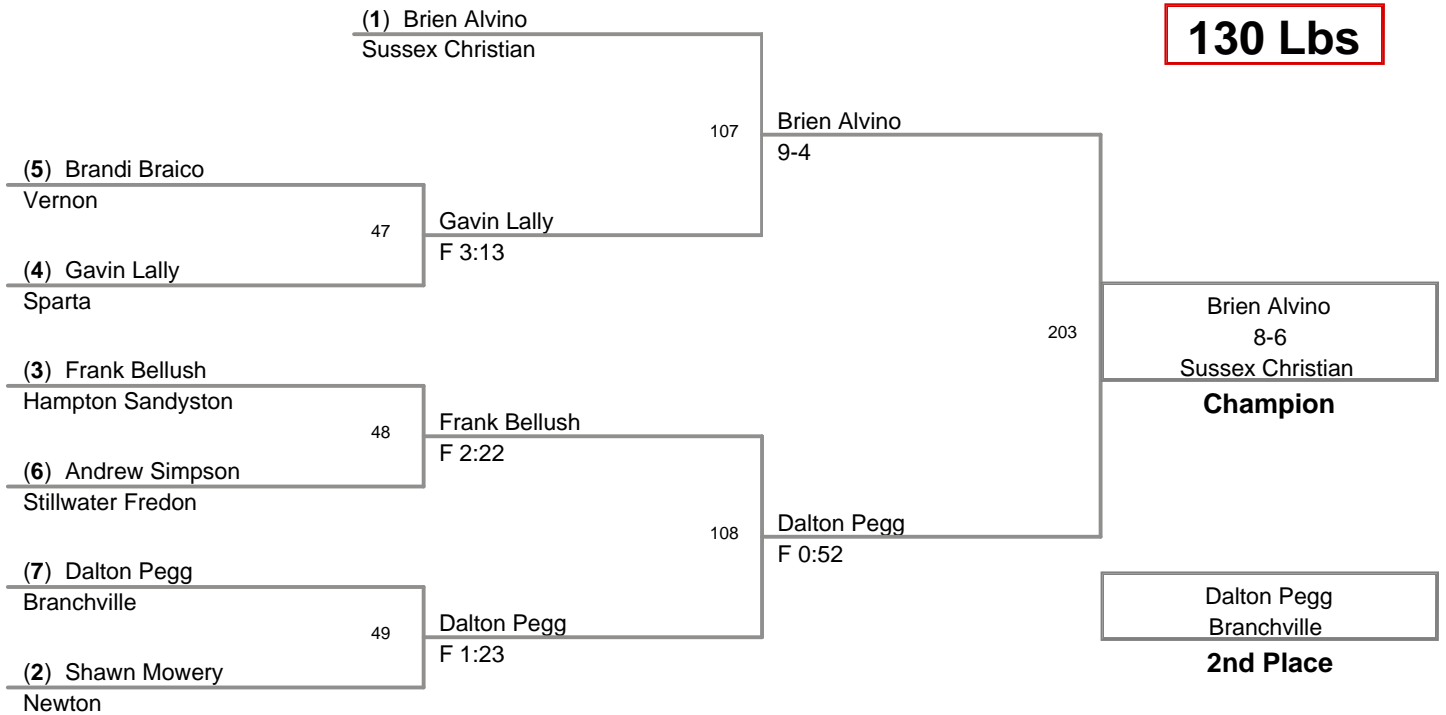

**116 Lbs**

2010 Sussex County Mat  
Club Championships

**123 Lbs**

2010 Sussex County Mat  
Club Championships

**130 Lbs**

2010 Sussex County Mat  
Club Championships

**137 Lbs**

2010 Sussex County Mat  
Club Championships