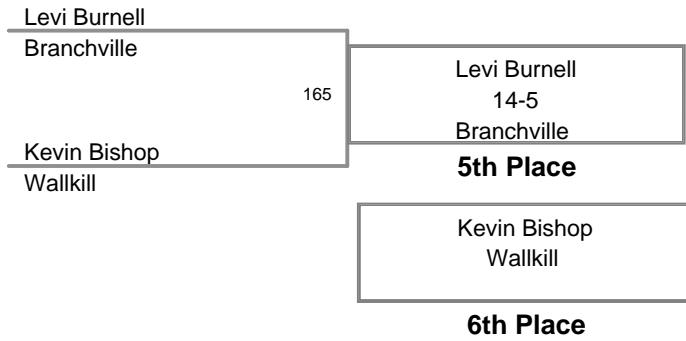

**78 Lbs**

2010 Sussex County Mat  
Club Championships

**82 Lbs**

2010 Sussex County Mat  
Club Championships

**86 Lbs**

2010 Sussex County Mat  
Club Championships

**90 Lbs**

**94 Lbs**