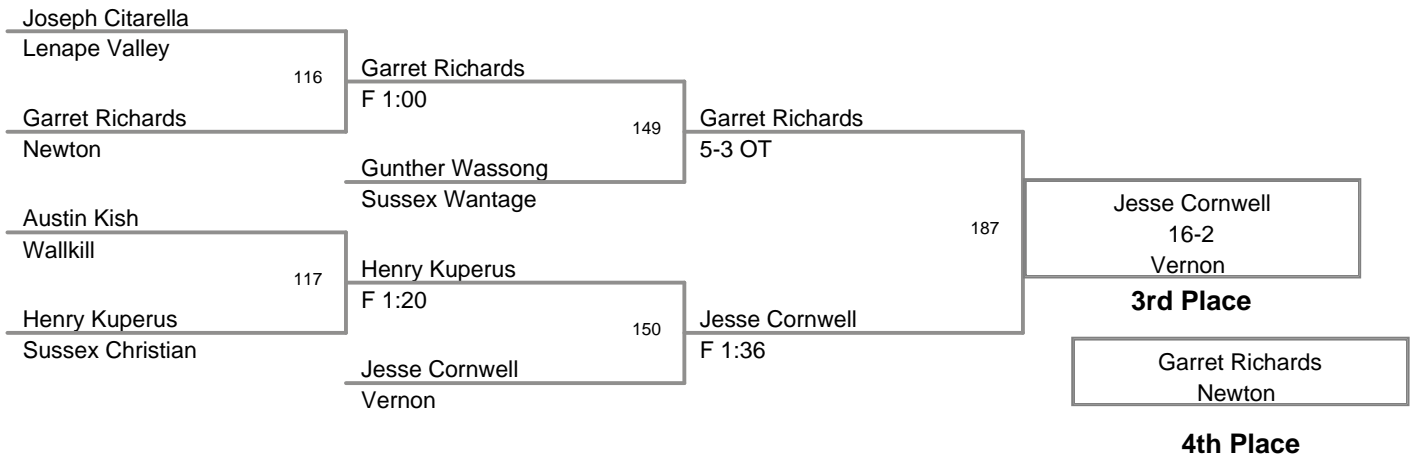

2010 Sussex County Mat
Club Championships

177 Lbs