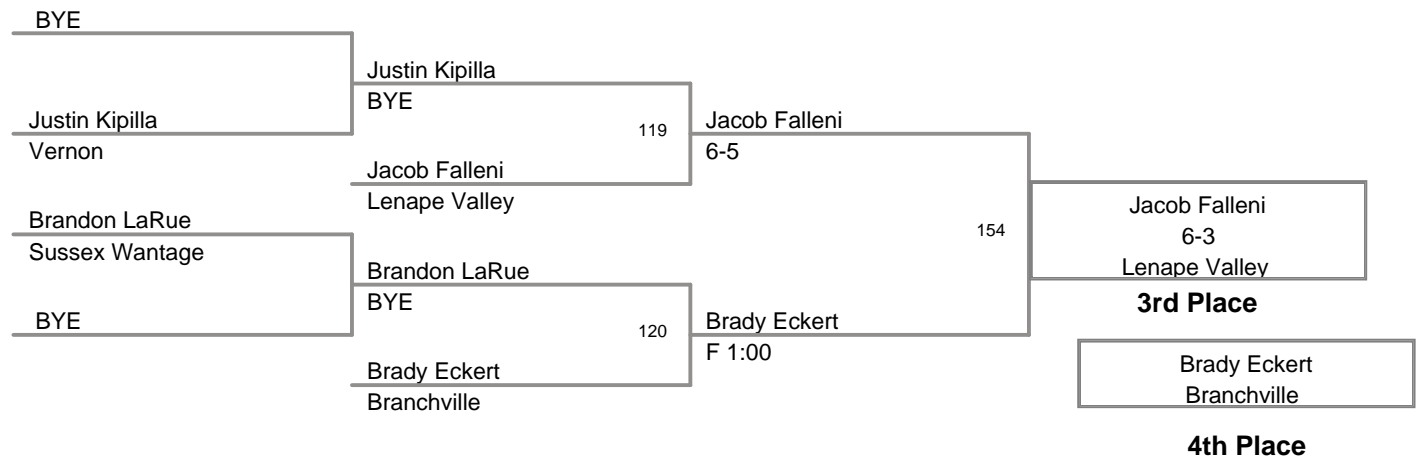

2010 Sussex County Mat  
Club Championships

**57 Lbs**

2010 Sussex County Mat  
Club Championships

**62 Lbs**

**66 Lbs**

**70 Lbs**

2010 Sussex County Mat  
Club Championships

**74 Lbs**