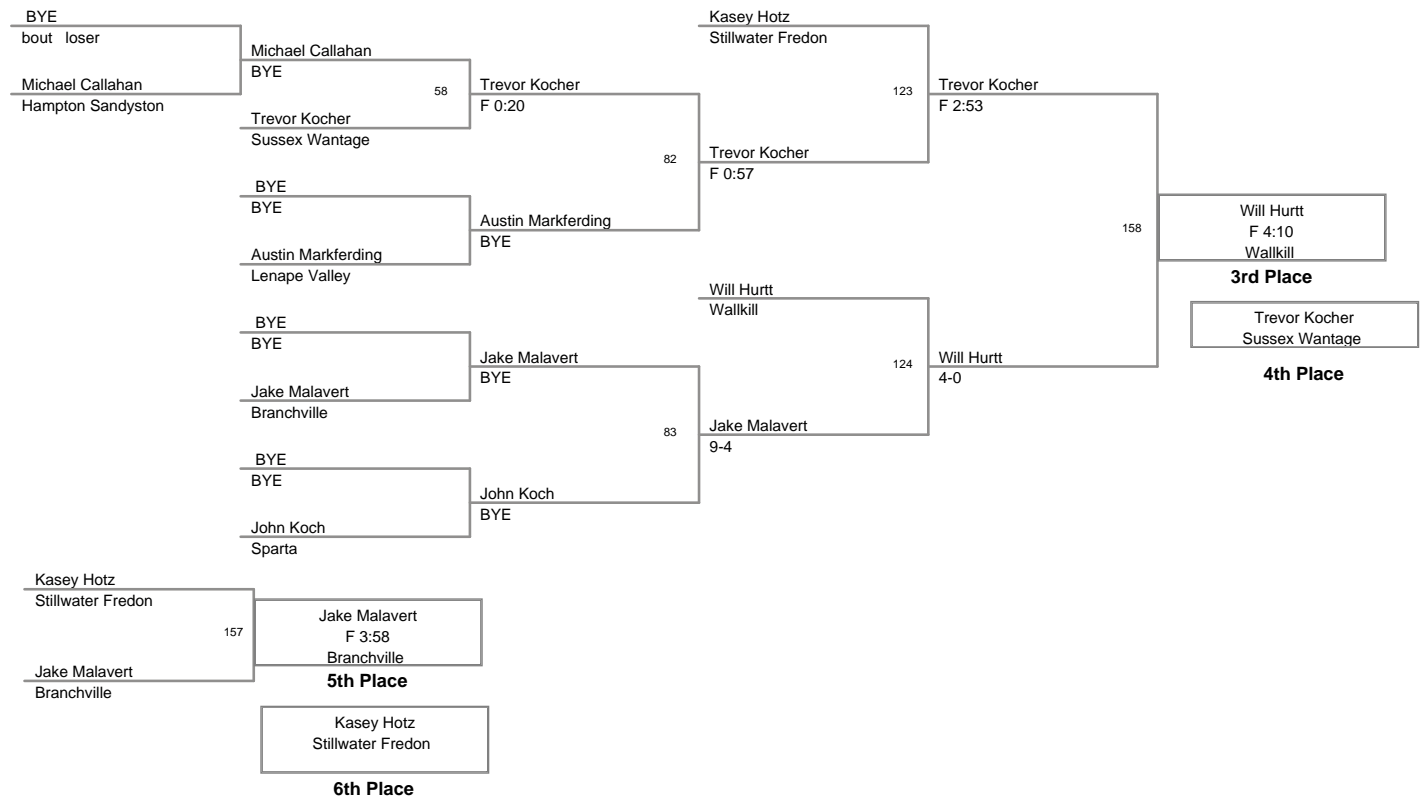

2010 Sussex County Mat  
Club Championships

**57 Lbs**

2010 Sussex County Mat  
Club Championships

**62 Lbs**

**66 Lbs**

**70 Lbs**

2010 Sussex County Mat  
Club Championships

**74 Lbs**