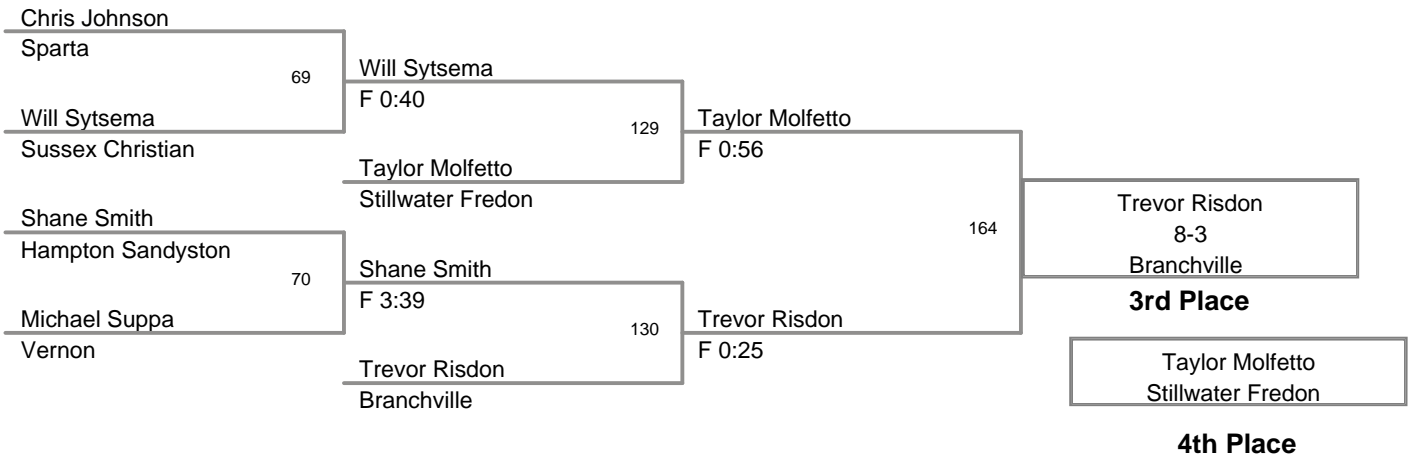

2010 Sussex County Mat
Club Championships

82 Lbs