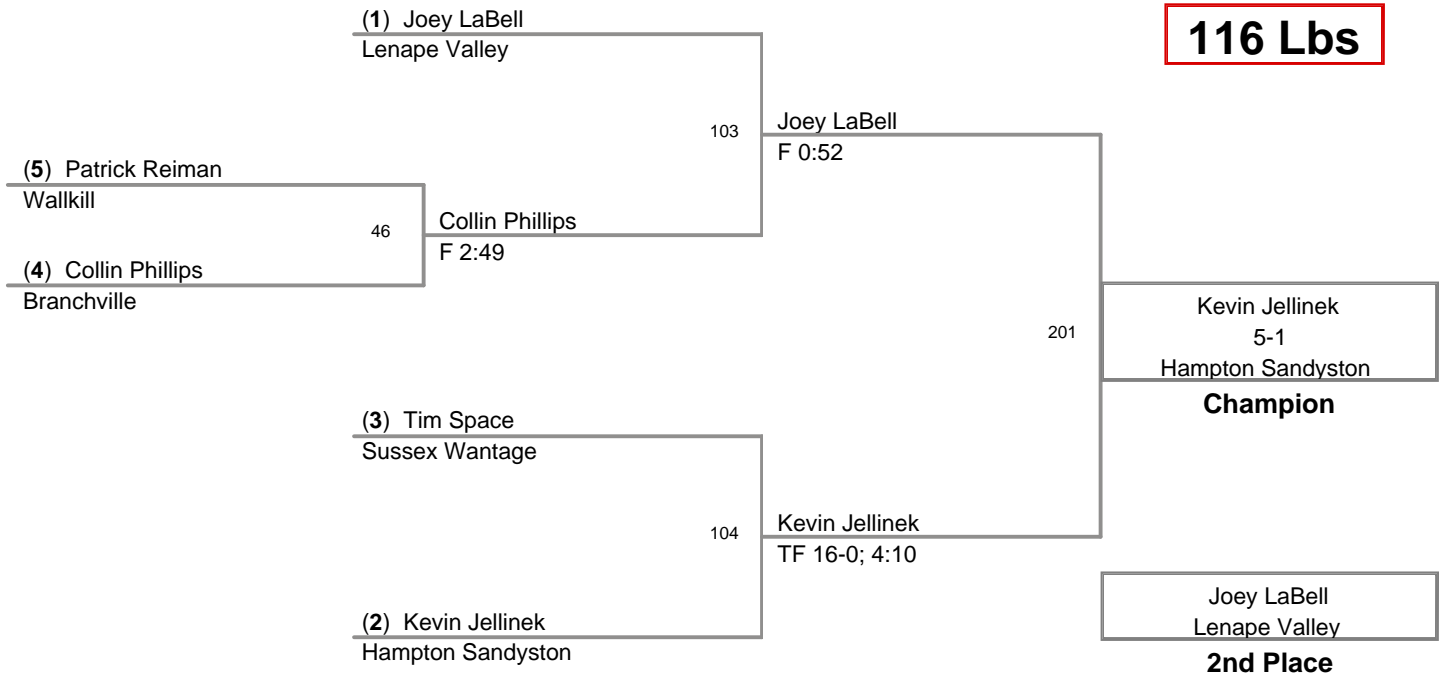

2010 Sussex County Mat
Club Championships

116 Lbs