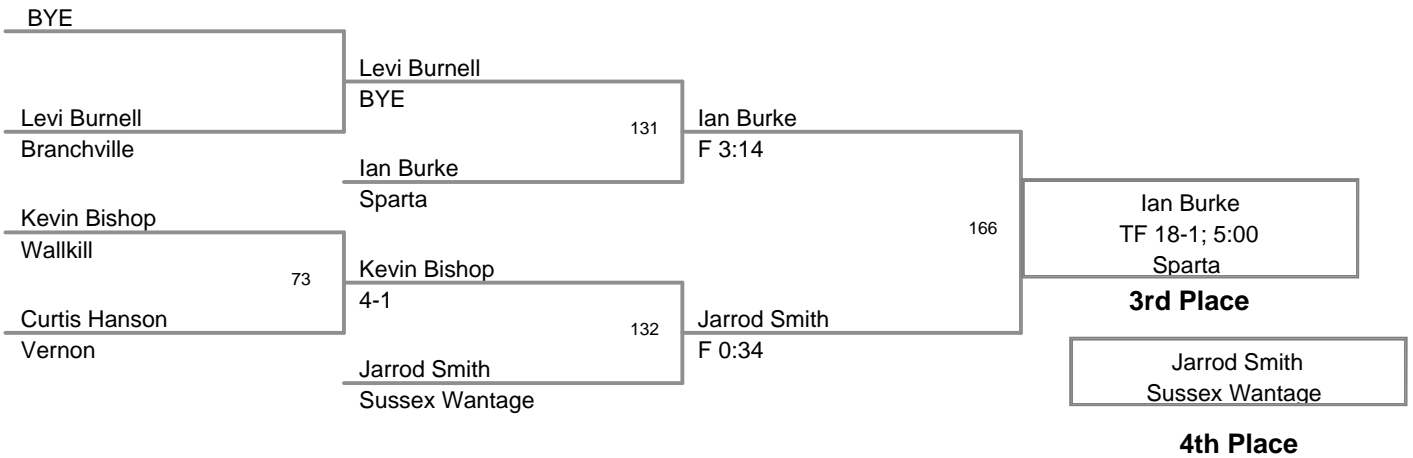

**78 Lbs**

2010 Sussex County Mat  
Club Championships

**82 Lbs**

2010 Sussex County Mat  
Club Championships

**86 Lbs**

2010 Sussex County Mat  
Club Championships

**90 Lbs**

**94 Lbs**