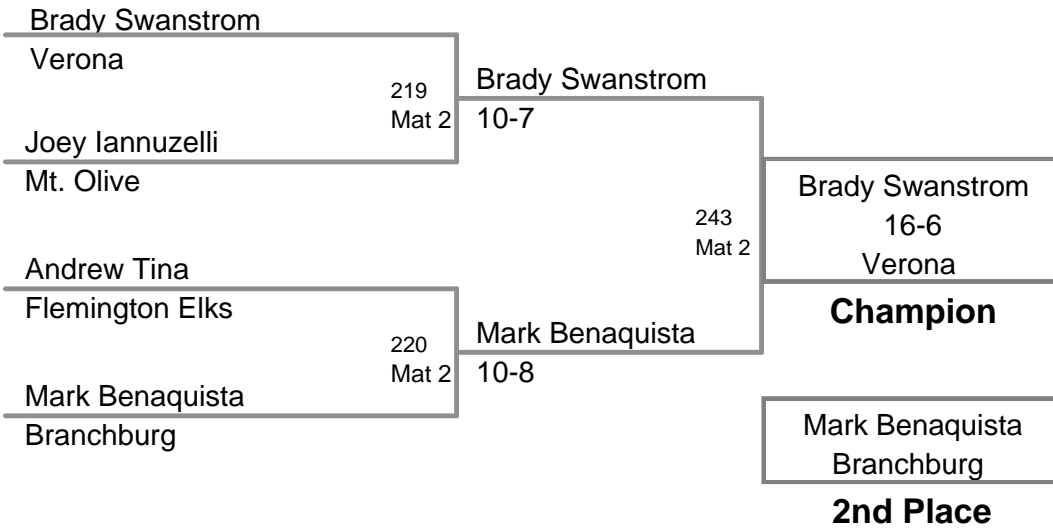

2010 Mt Olive
Bantam Novice (on Mat 2)

49 Lbs