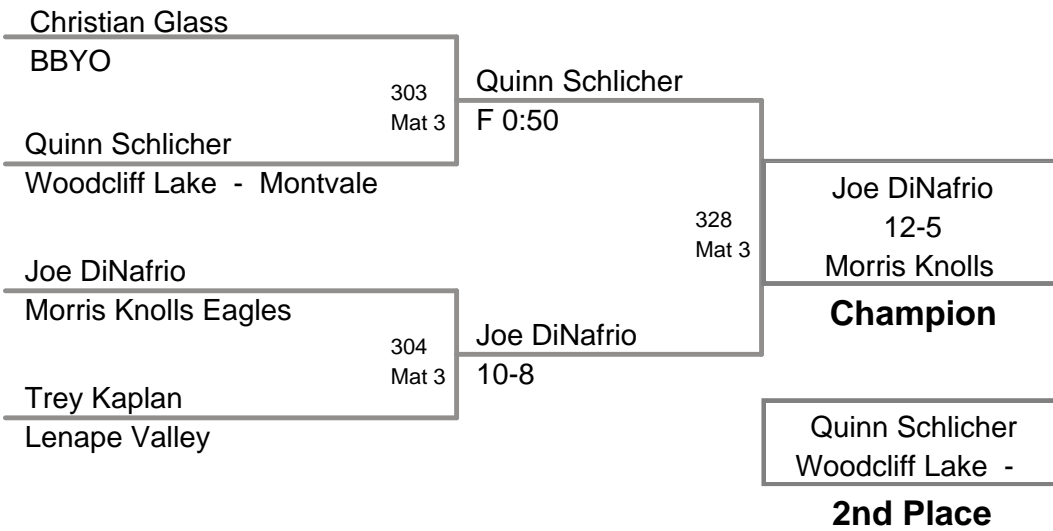

2010 Mt Olive
Bantam Novice (on Mat 3)

53 Lbs