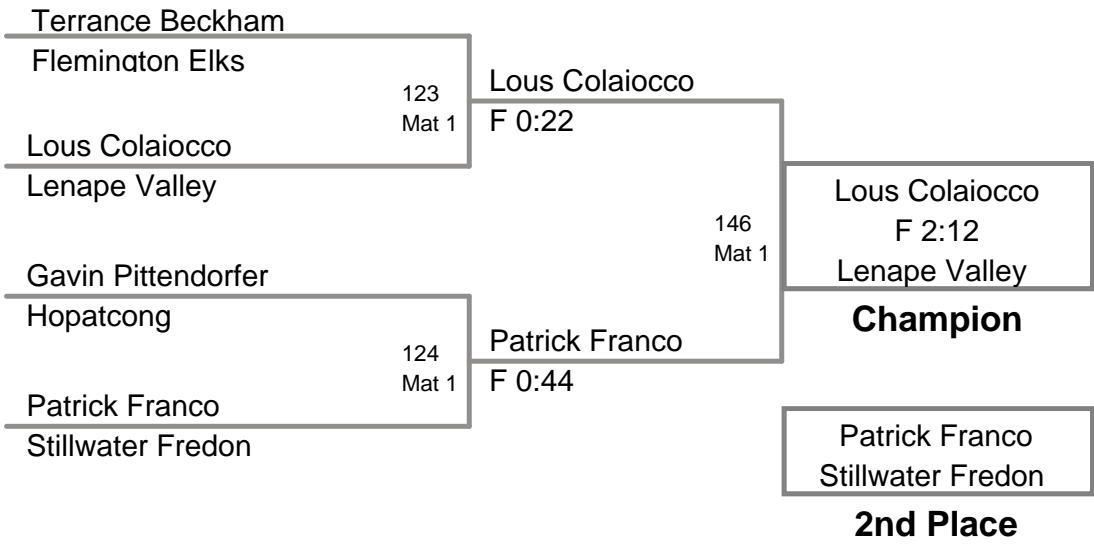

2010 Mt Olive
Tot Novice (on Mat 1)

47 Lbs

2010 Mt Olive
Tot Novice (on Mat 1)

48 Lbs

2010 Mt Olive
Tot Novice (on Mat 1)

49 Lbs

2010 Mt Olive
Tot Novice (on Mat 1)

50 Lbs