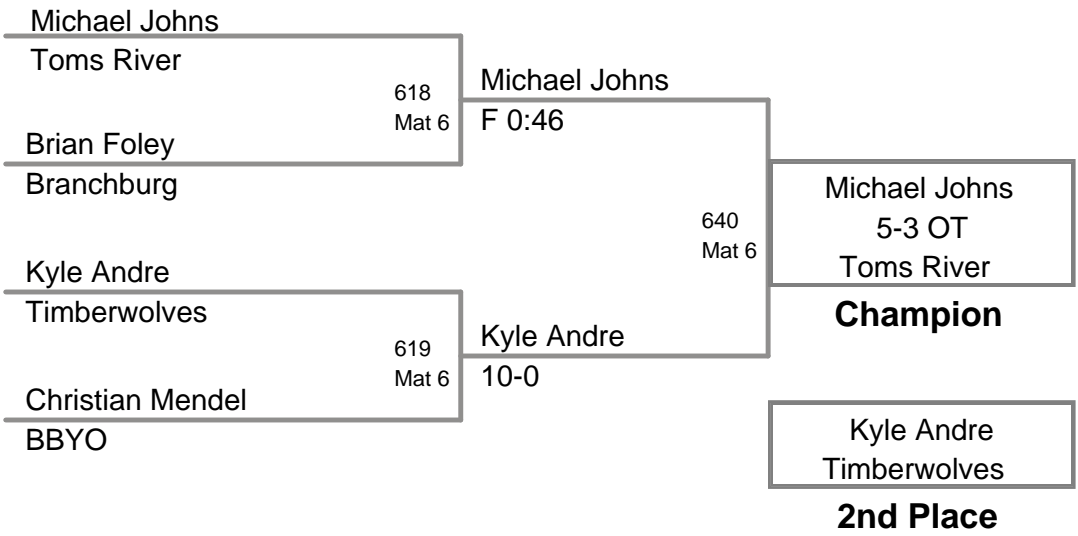

2010 Mt Olive
Junior Novice (on Mat 6)

69 Lbs