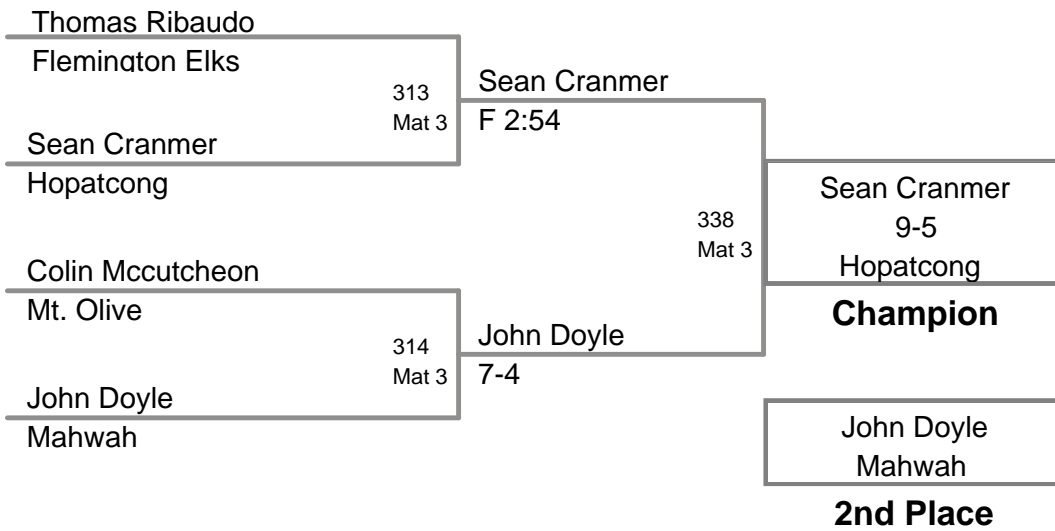

2010 Mt Olive
Bantam Novice (on Mat 3)

58 Lbs