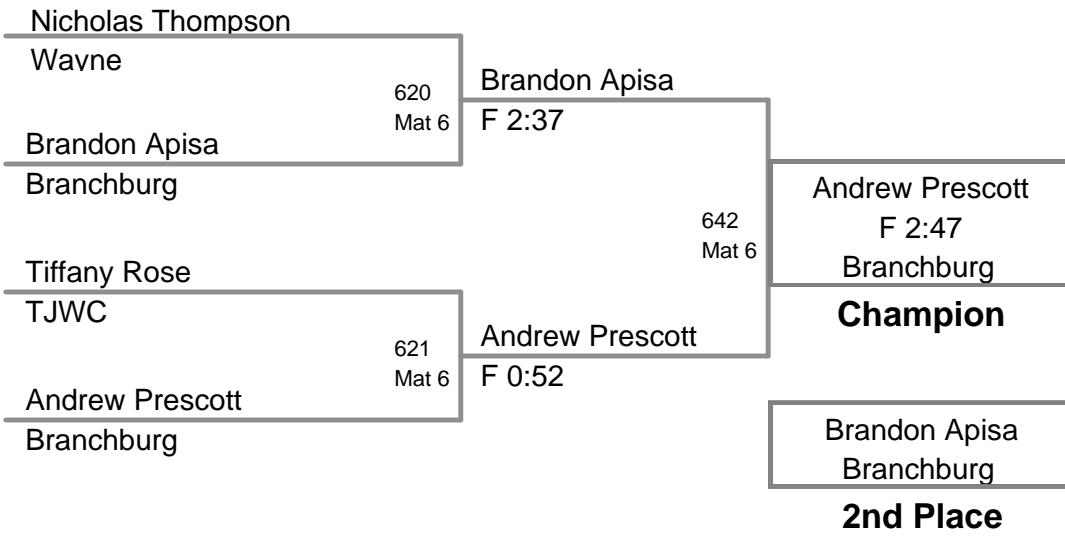

69 Lbs

2010 Mt Olive
Junior Novice

75 Lbs

2010 Mt Olive
Junior Novice (on Mat 6)

87 Lbs

2010 Mt Olive
Junior Novice

94 Lbs

2010 Mt Olive
Junior Novice