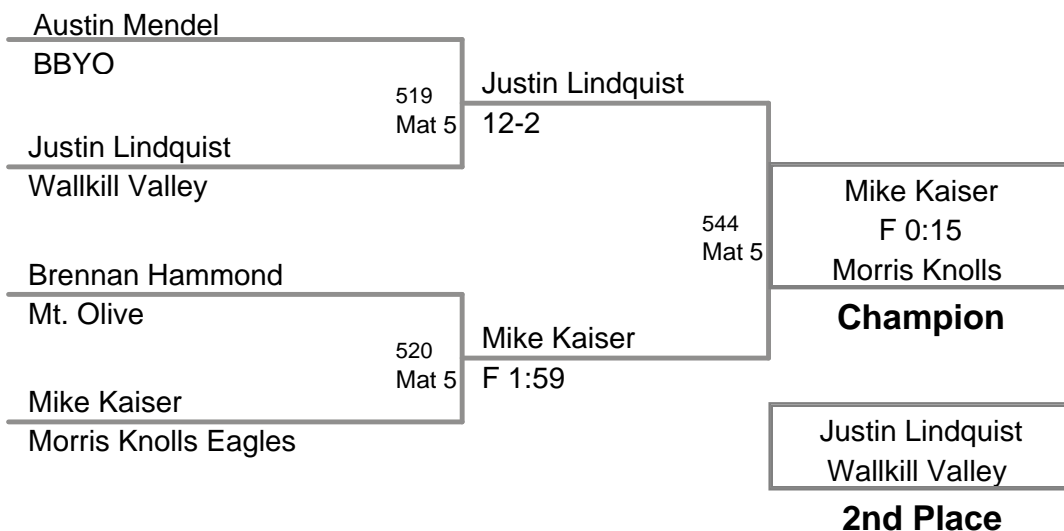

2010 Mt Olive
Midget Novice (on Mat 5)

74 Lbs