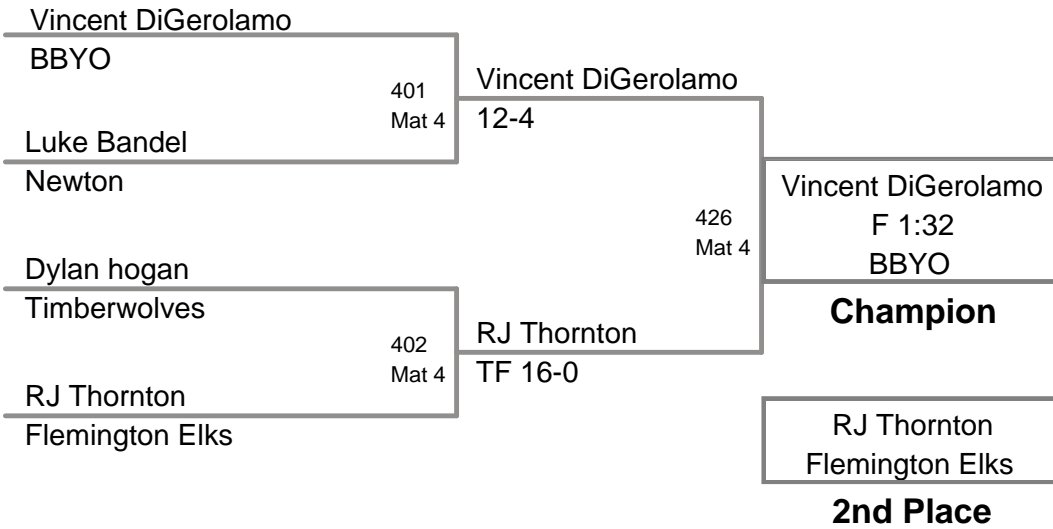

2010 Mt Olive
Bantam Novice (on Mat 4)

64 Lbs