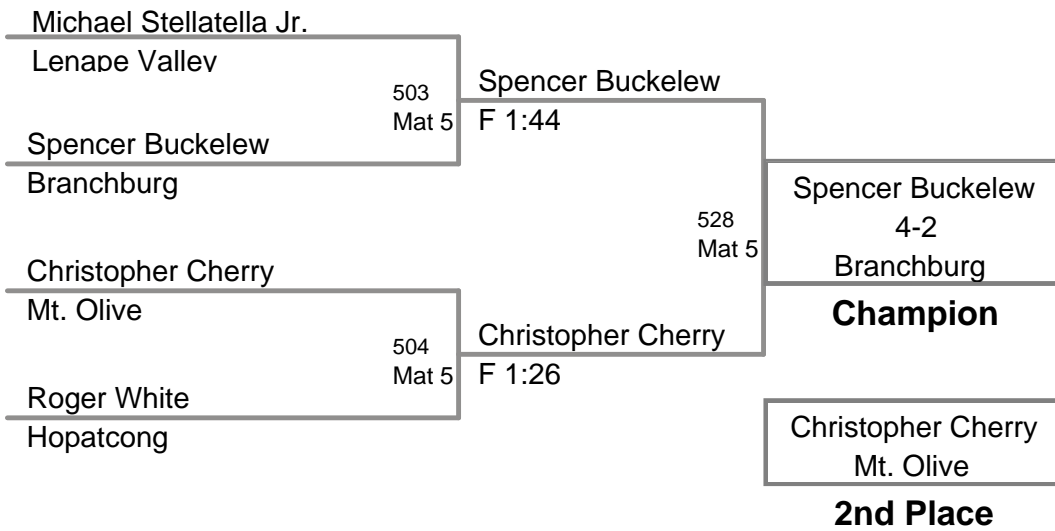

2010 Mt Olive
Bantam Novice (on Mat 5)

95 Lbs