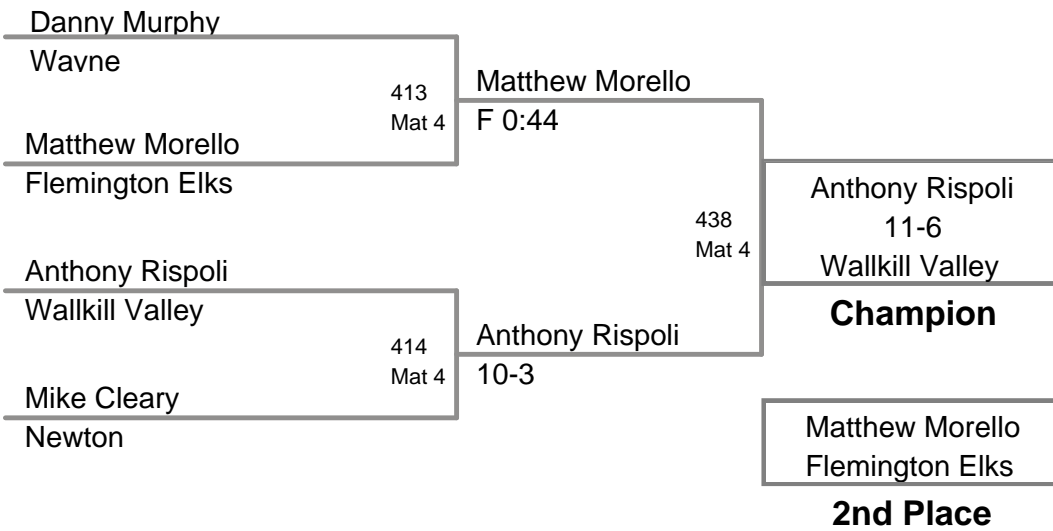

68 Lbs

2010 Mt Olive
Bantam Novice (on Mat 4)

69 Lbs

2010 Mt Olive
Bantam Novice (on Mat 4)

70 Lbs

**2010 Mt Olive
Bantam Novice (on Mat 4)**

72 Lbs

2010 Mt Olive
Bantam Novice