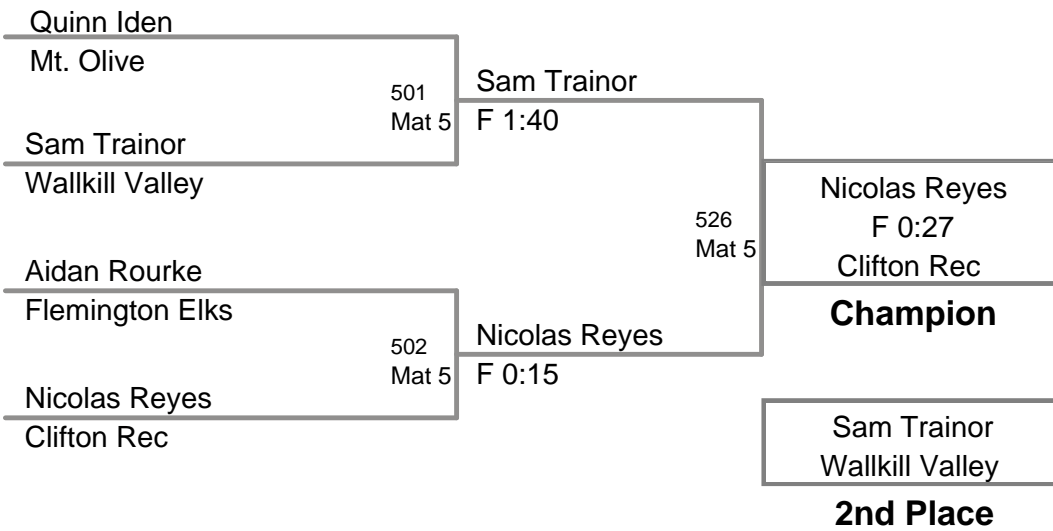

2010 Mt Olive
Bantam Novice (on Mat 5)

89 Lbs