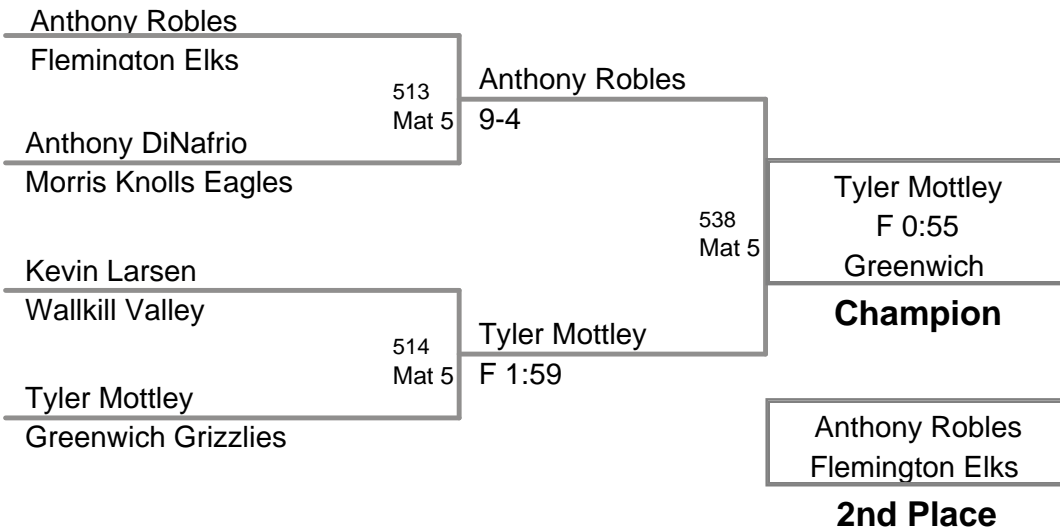

60 Lbs

2010 Mt Olive
Midget Novice (on Mat 5)

62 Lbs

2010 Mt Olive
Midget Novice (on Mat 5)

65 Lbs

2010 Mt Olive
Midget Novice (on Mat 5)

67 Lbs

2010 Mt Olive
Midget Novice (on Mat 5)