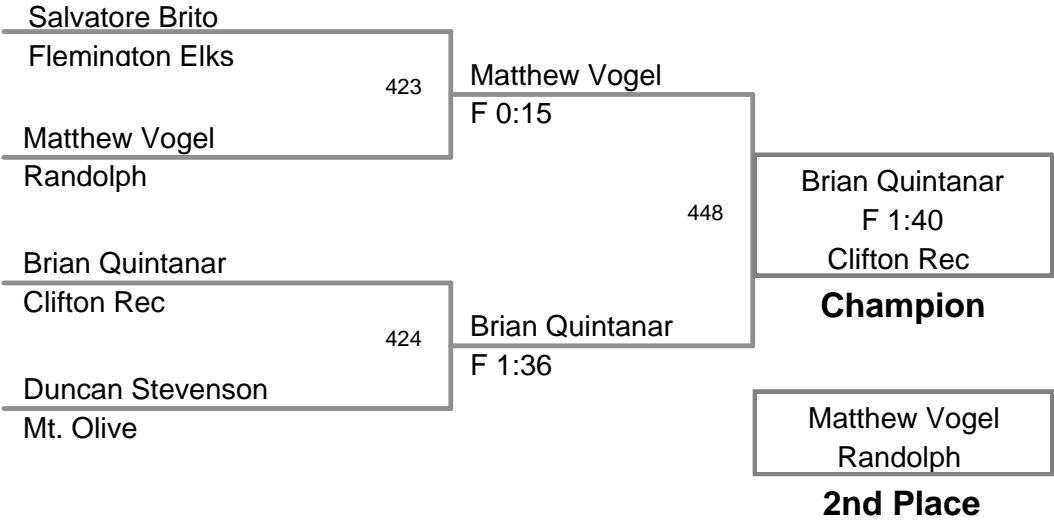

74 Lbs

2010 Mt Olive
Bantam Novice

77 Lbs

2010 Mt Olive
Bantam Novice (on Mat 4)

79 Lbs

2010 Mt Olive
Bantam Novice

84 Lbs

2010 Mt Olive
Bantam Novice (on Mat 5)