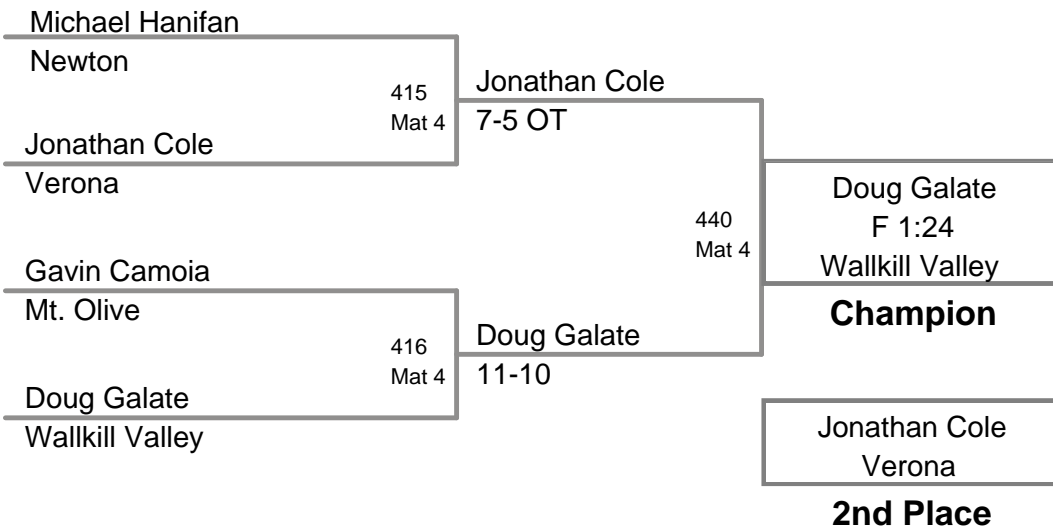

68 Lbs

2010 Mt Olive
Bantam Novice (on Mat 4)

69 Lbs

2010 Mt Olive
Bantam Novice (on Mat 4)

70 Lbs

**2010 Mt Olive
Bantam Novice (on Mat 4)**

72 Lbs

2010 Mt Olive
Bantam Novice