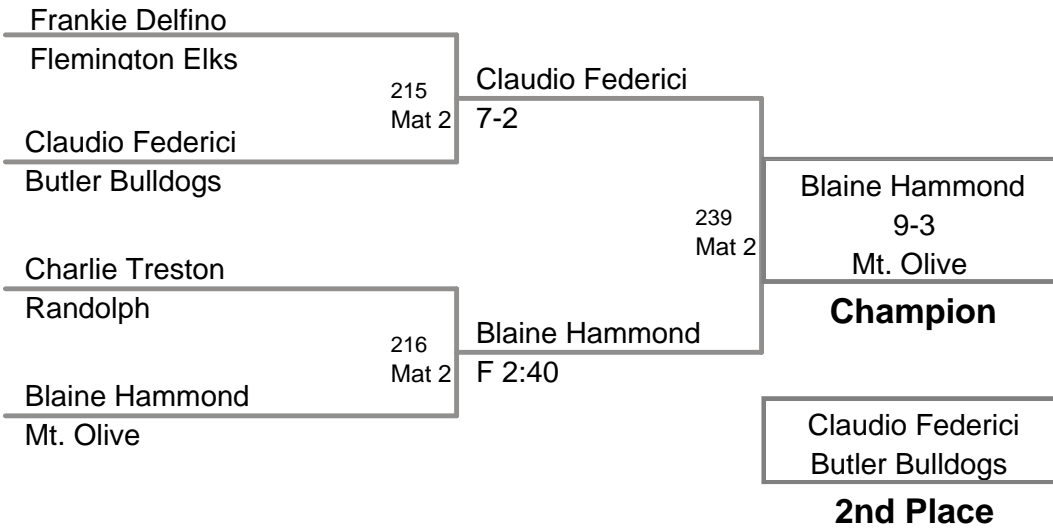

2010 Mt Olive
Bantam Novice

45 Lbs

2010 Mt Olive
Bantam Novice

46 Lbs

2010 Mt Olive
Bantam Novice (on Mat 2)

47 Lbs

**2010 Mt Olive
Bantam Novice (on Mat 2)**

48 Lbs