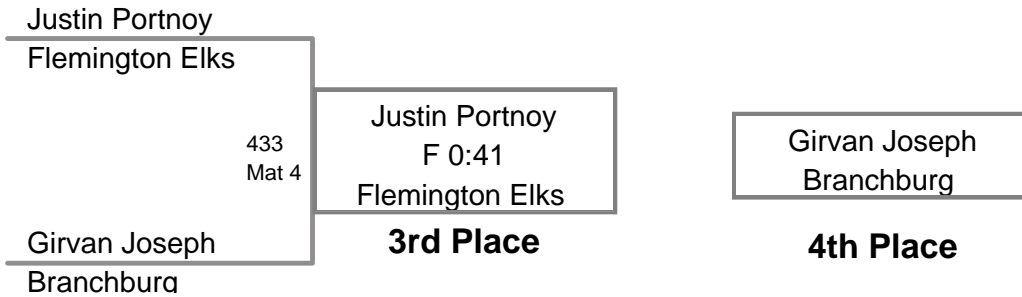

2010 Mt Olive
Bantam Novice (on Mat 4)

68 Lbs