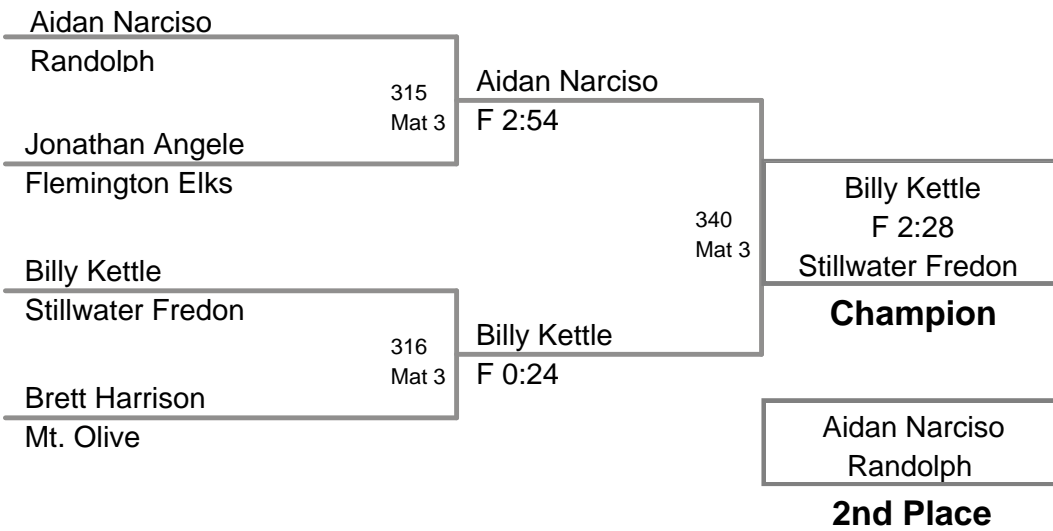

56 Lbs

2010 Mt Olive
Bantam Novice (on Mat 3)

57 Lbs

2010 Mt Olive
Bantam Novice (on Mat 3)

58 Lbs

2010 Mt Olive
Bantam Novice (on Mat 3)

59 Lbs

2010 Mt Olive
Bantam Novice (on Mat 3)