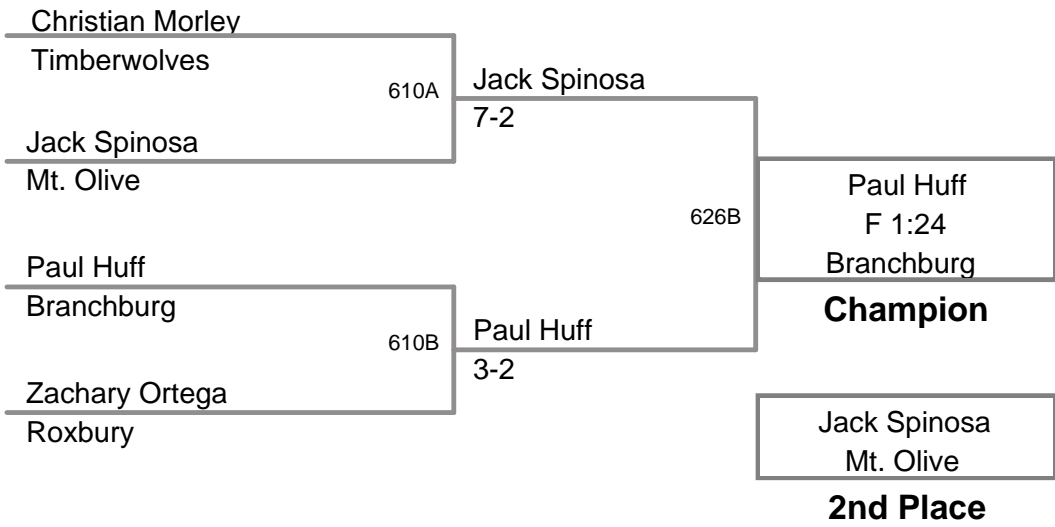

2010 Mt Olive
Junior Novice

75 Lbs