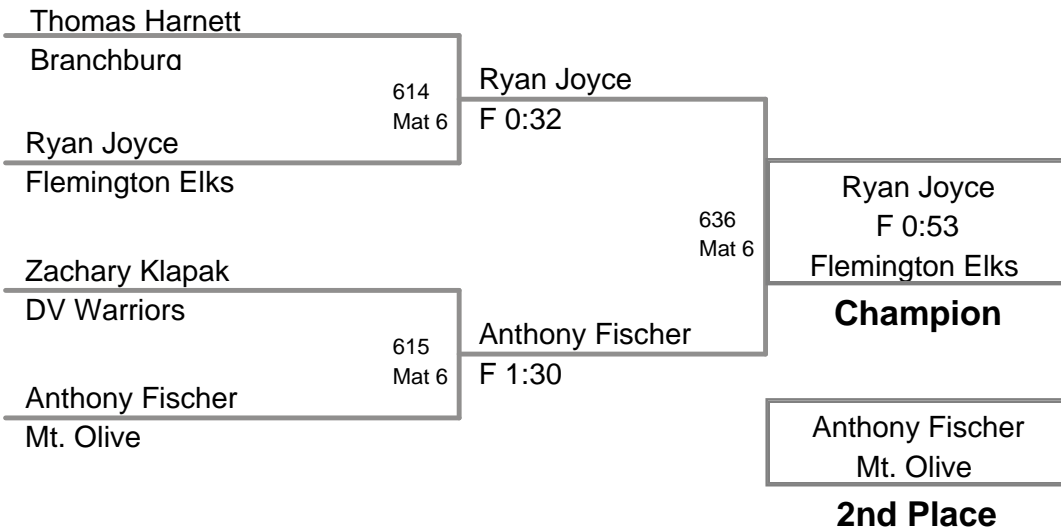

2010 Mt Olive
Midget Novice (on Mat 6)

100 Lbs