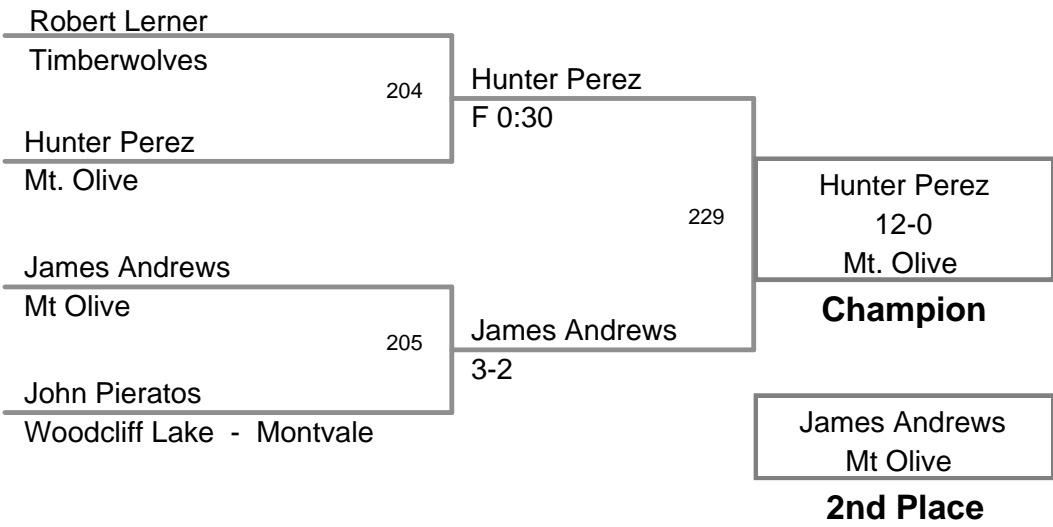

Bryce Mafaro
Stillwater Fredon

Champion

Alec Rodriguez
Mt. Olive

2nd Place

Isaiah Walker
Timberwolves

3rd Place

2010 Mt Olive
Tot Novice

59 Lbs