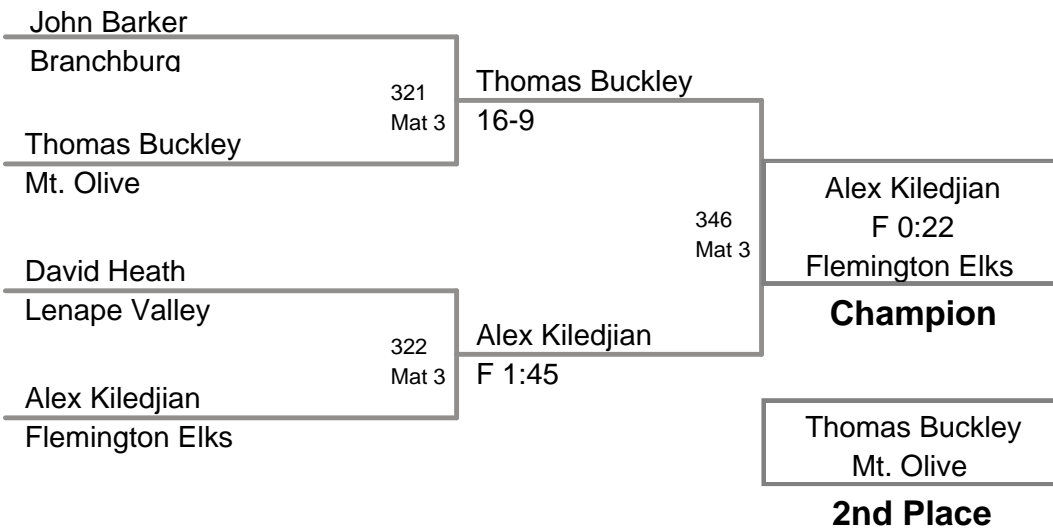

60 Lbs

2010 Mt Olive
Bantam Novice (on Mat 3)

61 Lbs

**2010 Mt Olive
Bantam Novice (on Mat 3)**

62 Lbs

2010 Mt Olive
Bantam Novice (on Mat 3)

63 Lbs

2010 Mt Olive
Bantam Novice (on Mat 4)