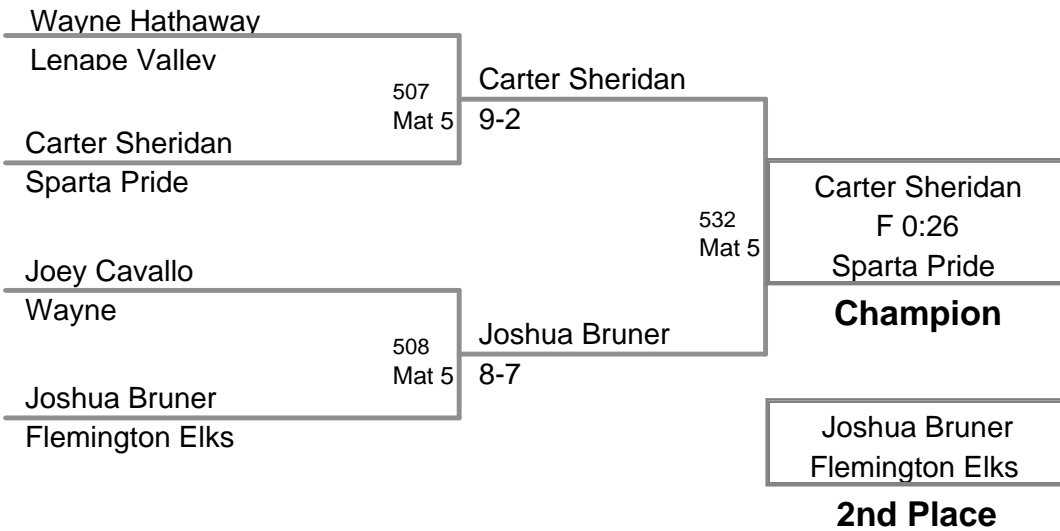

89 Lbs

2010 Mt Olive
Bantam Novice (on Mat 5)

95 Lbs

2010 Mt Olive
Midget Novice (on Mat 5)

55 Lbs

2010 Mt Olive
Midget Novice (on Mat 5)

59 Lbs

2010 Mt Olive
Midget Novice