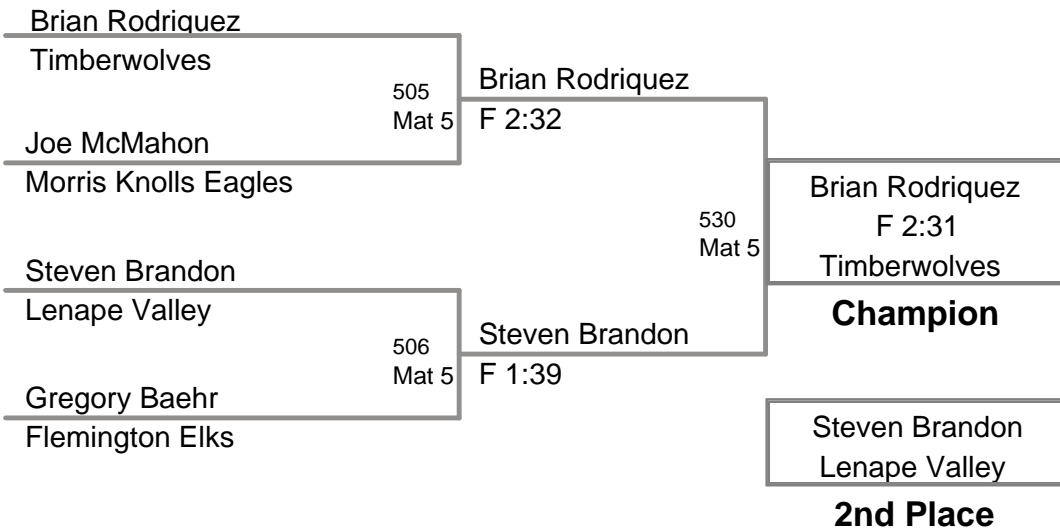

89 Lbs

2010 Mt Olive
Bantam Novice (on Mat 5)

95 Lbs

2010 Mt Olive
Midget Novice (on Mat 5)

55 Lbs

2010 Mt Olive
Midget Novice (on Mat 5)

59 Lbs

2010 Mt Olive
Midget Novice