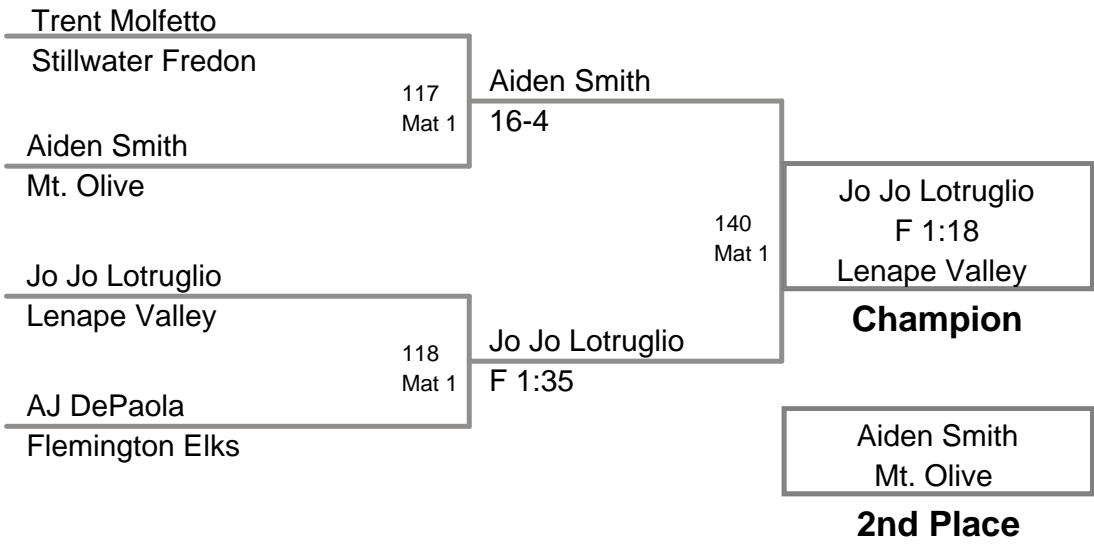

2010 Mt Olive
Tot Novice (on Mat 1)

46 Lbs