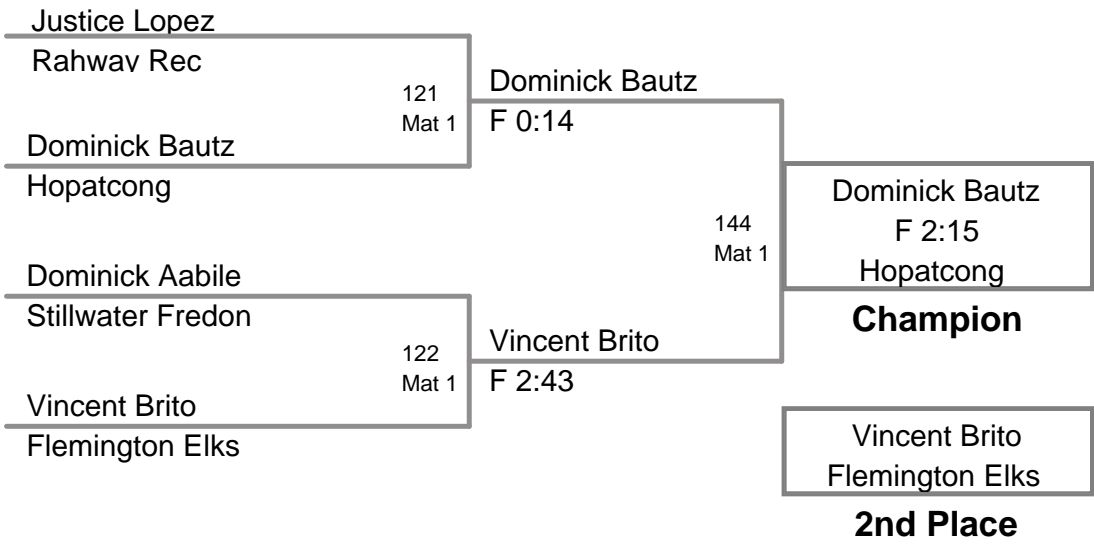

2010 Mt Olive
Tot Novice (on Mat 1)

48 Lbs