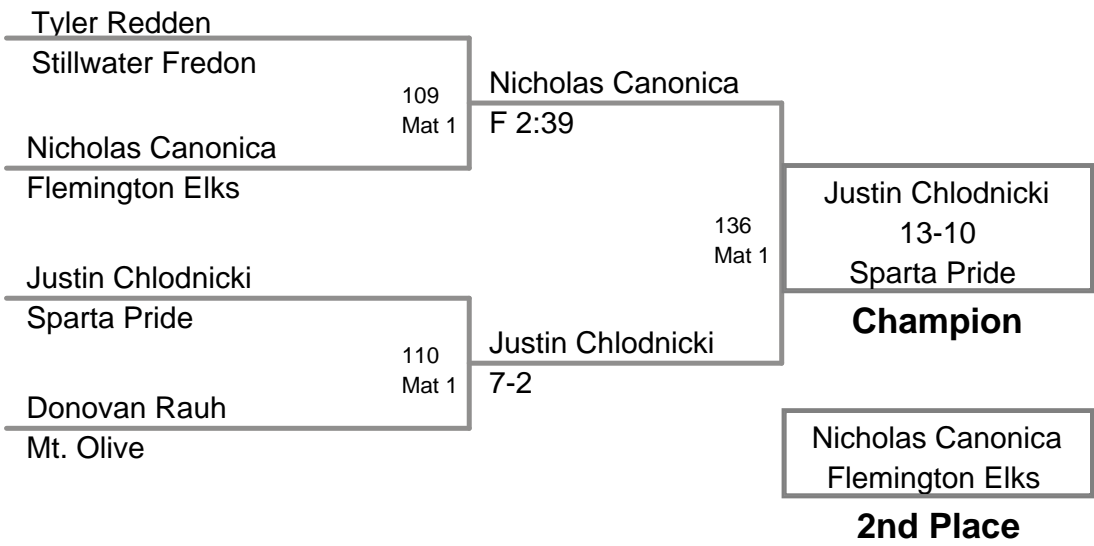

Connor Ferris
Washington Y
Wrestling

Champion

William Dienes
Mt. Olive

2nd Place

Ryan White
Hopatcong

3rd Place

2010 Mt Olive
Tot Novice (on Mat 1)

42 Lbs