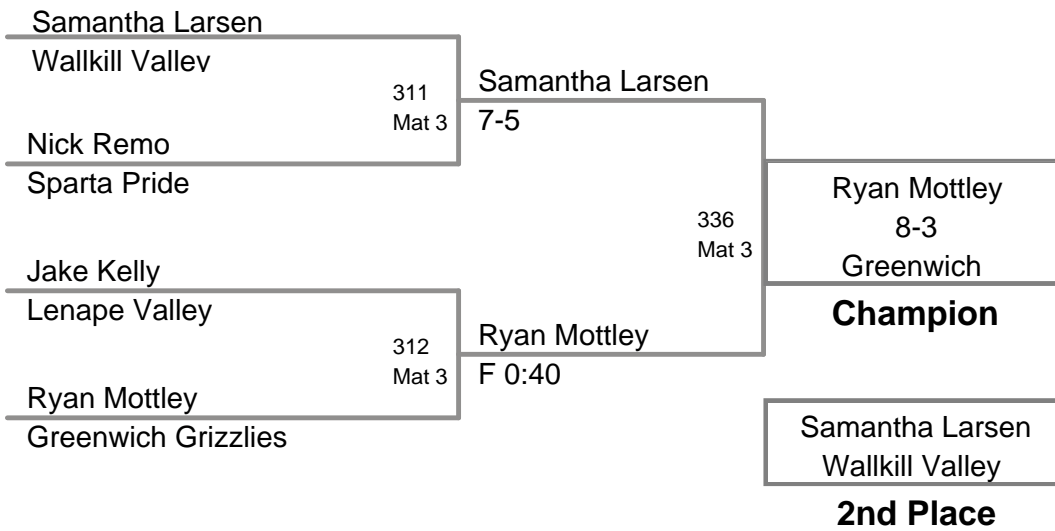

2010 Mt Olive
Bantam Novice (on Mat 3)

57 Lbs