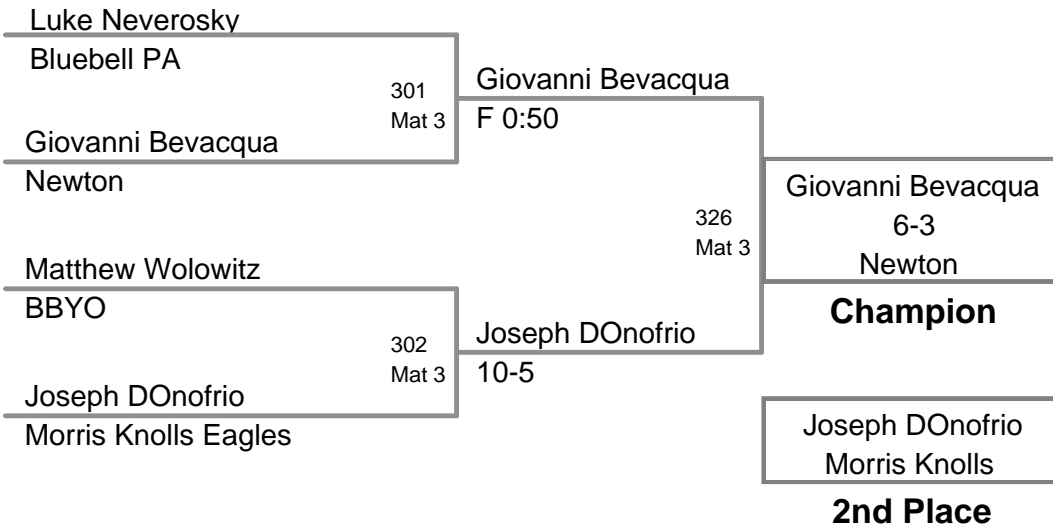

2010 Mt Olive
Bantam Novice (on Mat 2)

49 Lbs

**2010 Mt Olive
Bantam Novice (on Mat 2)**

50 Lbs

2010 Mt Olive
Bantam Novice (on Mat 2)

51 Lbs

2010 Mt Olive
Bantam Novice (on Mat 3)

52 Lbs