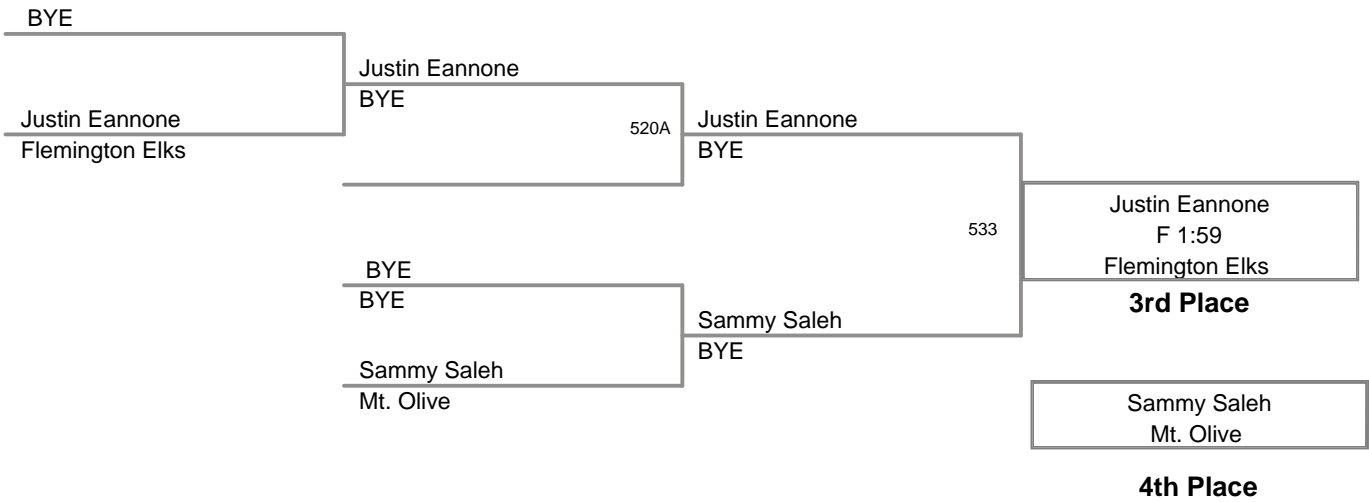

2010 Mt Olive
Midget Novice

60 Lbs