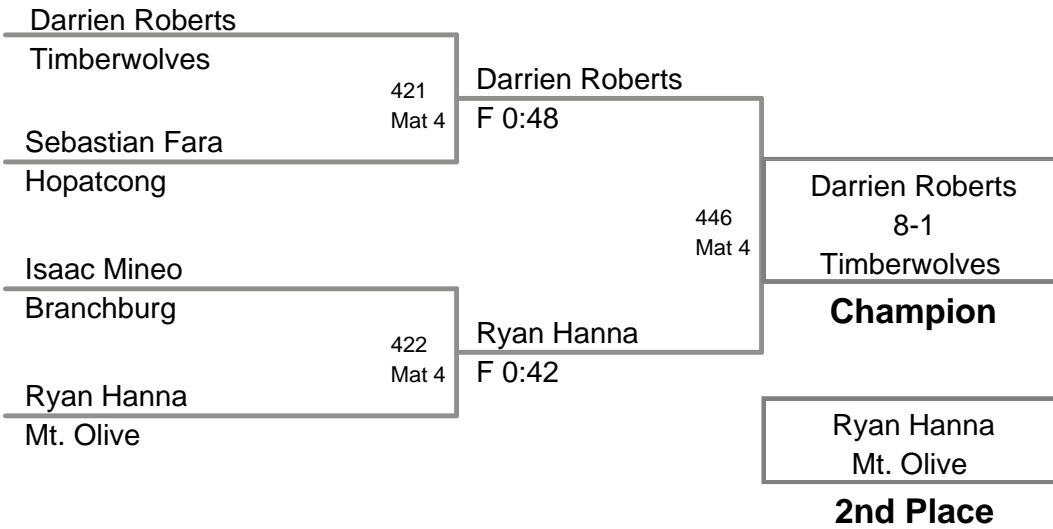

74 Lbs

2010 Mt Olive
Bantam Novice

77 Lbs

2010 Mt Olive
Bantam Novice (on Mat 4)

79 Lbs

2010 Mt Olive
Bantam Novice

84 Lbs

2010 Mt Olive
Bantam Novice (on Mat 5)