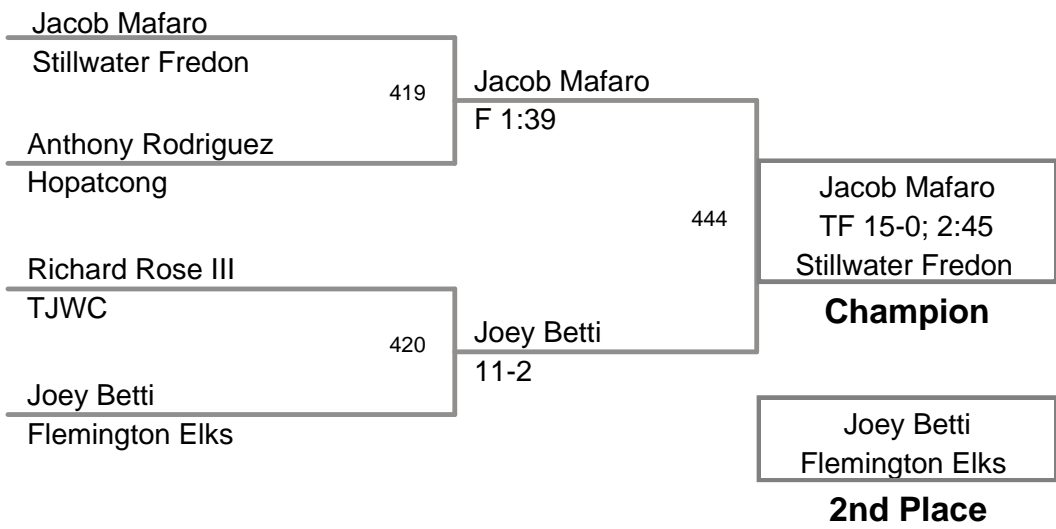

2010 Mt Olive
Bantam Novice

77 Lbs