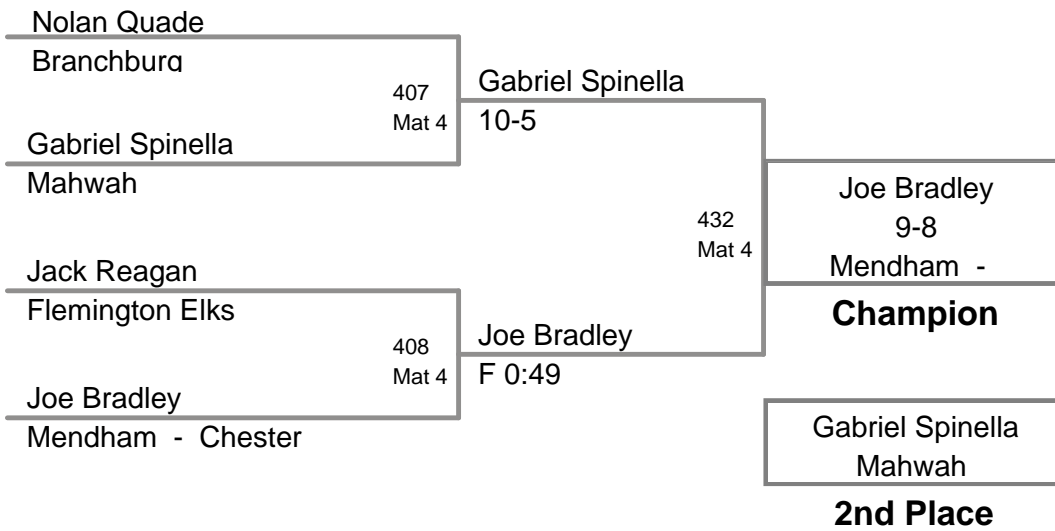

64 Lbs

2010 Mt Olive
Bantam Novice (on Mat 4)

65 Lbs

2010 Mt Olive
Bantam Novice (on Mat 4)

66 Lbs

2010 Mt Olive
Bantam Novice (on Mat 4)

67 Lbs

2010 Mt Olive
Bantam Novice (on Mat 4)