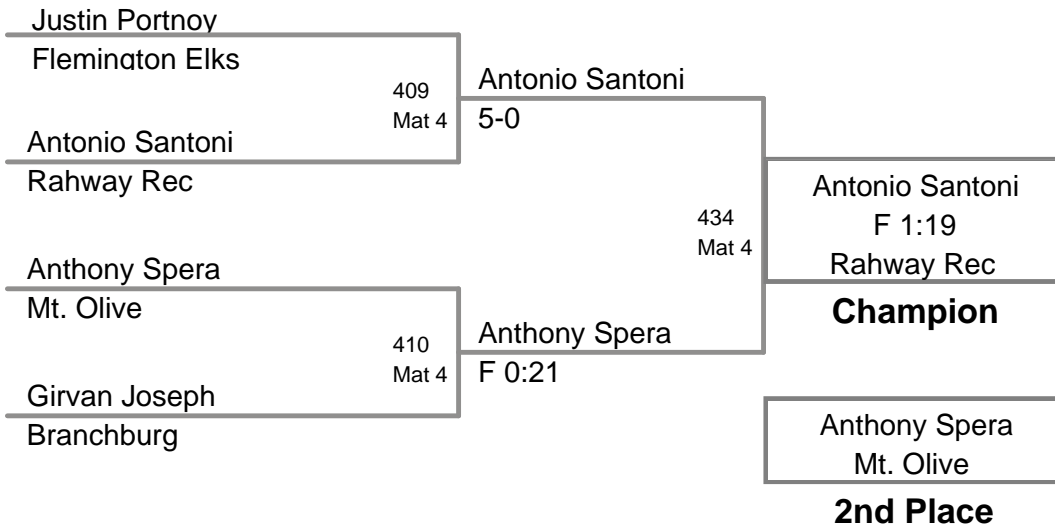

2010 Mt Olive
Bantam Novice (on Mat 4)

68 Lbs