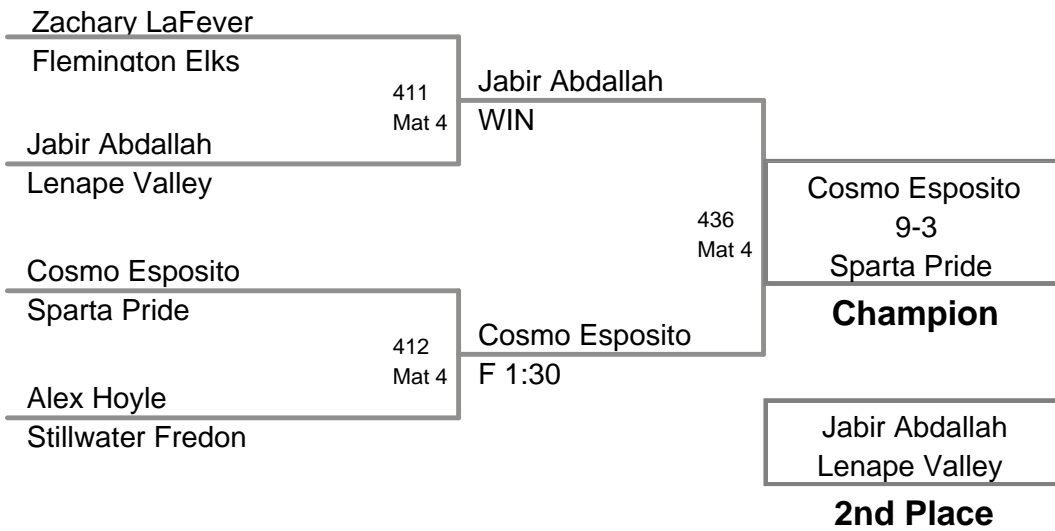

2010 Mt Olive
Bantam Novice (on Mat 4)

69 Lbs