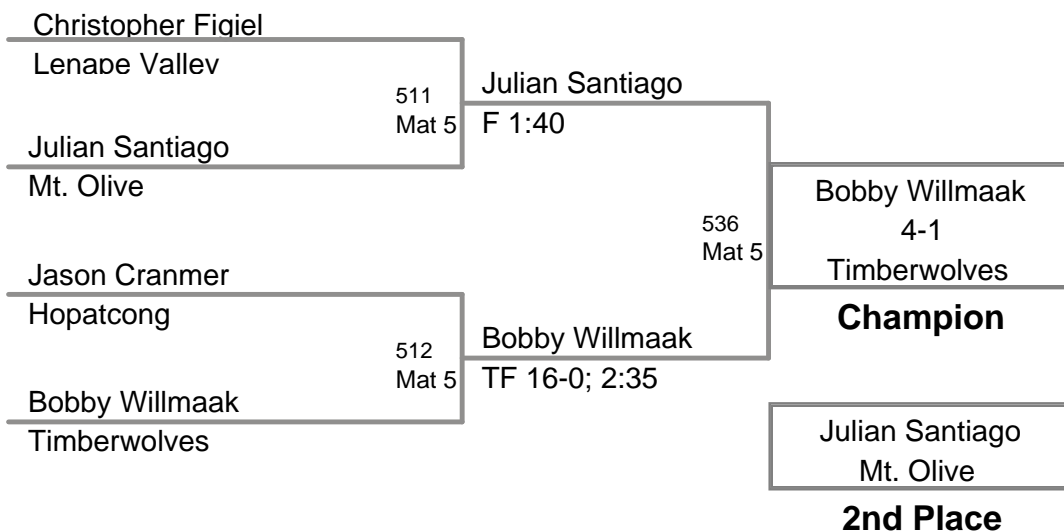

2010 Mt Olive
Midget Novice (on Mat 5)

62 Lbs