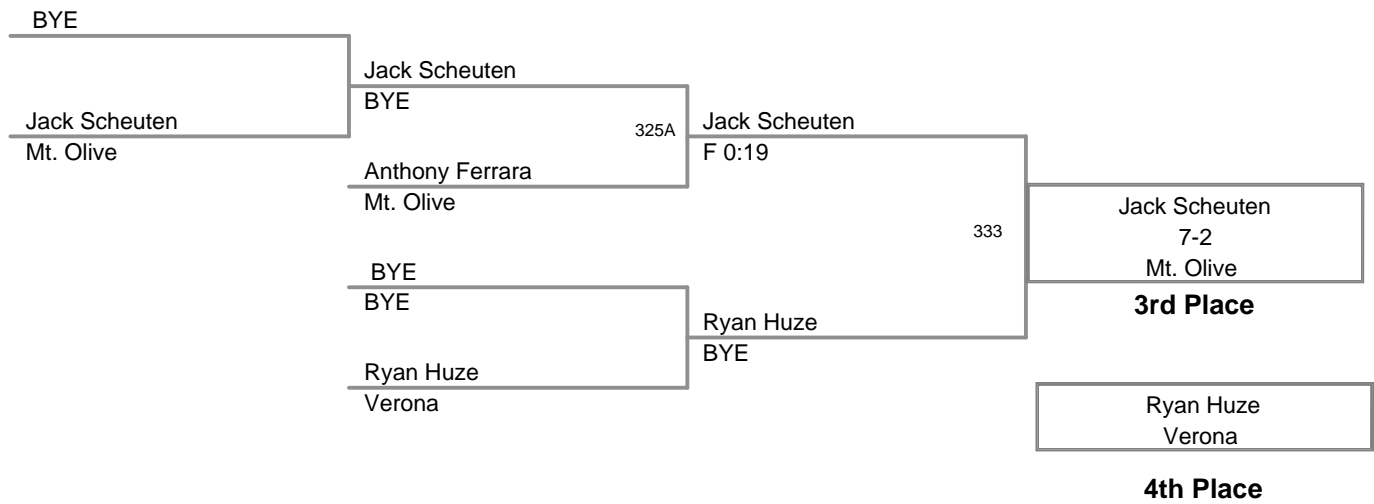

2010 Mt Olive
Bantam Novice

56 Lbs