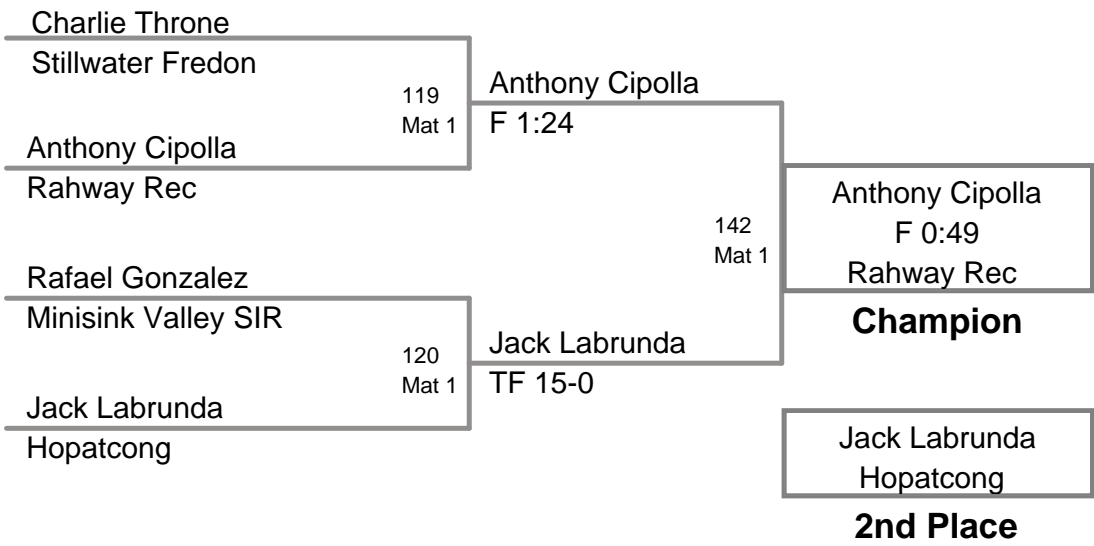

2010 Mt Olive
Tot Novice (on Mat 1)

47 Lbs