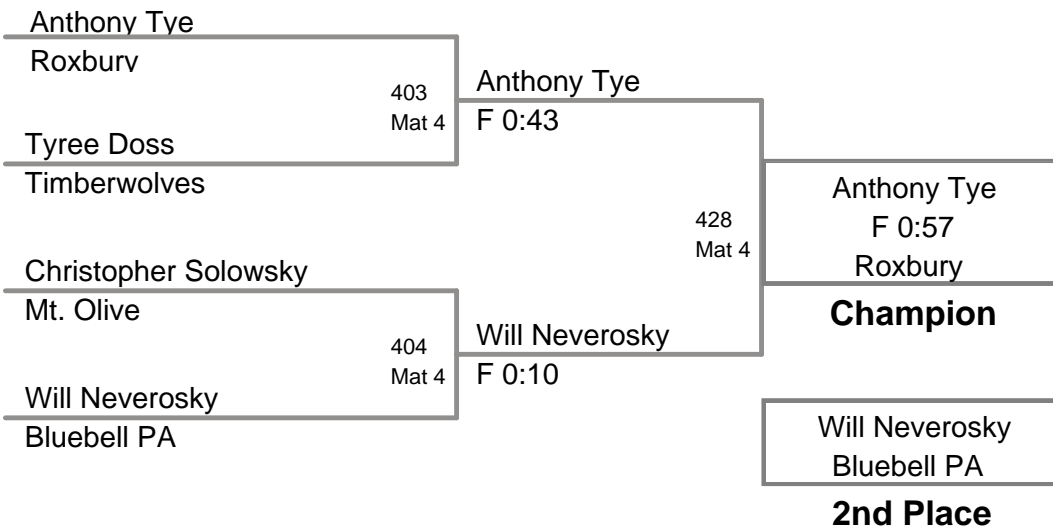

2010 Mt Olive
Bantam Novice (on Mat 4)

65 Lbs