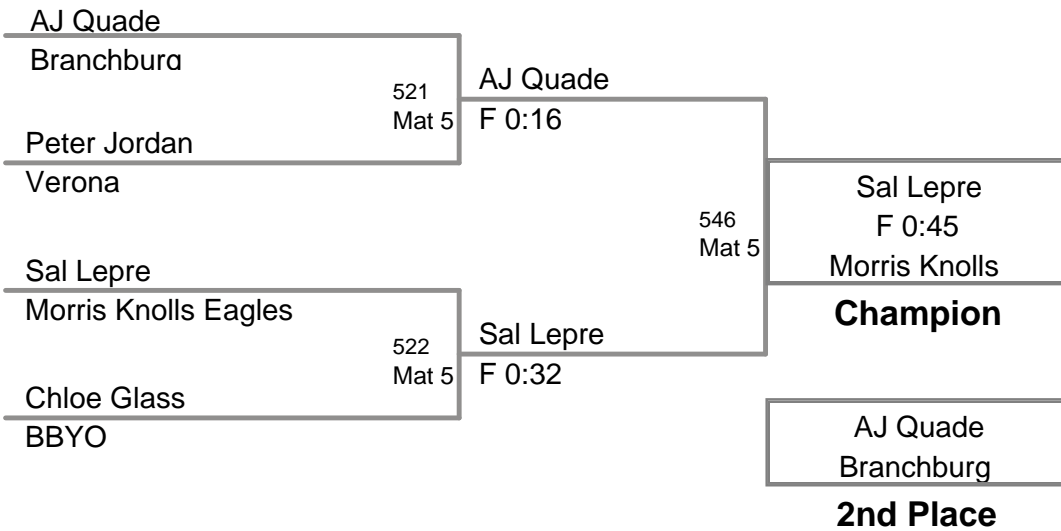

2010 Mt Olive
Midget Novice (on Mat 5)

75 Lbs