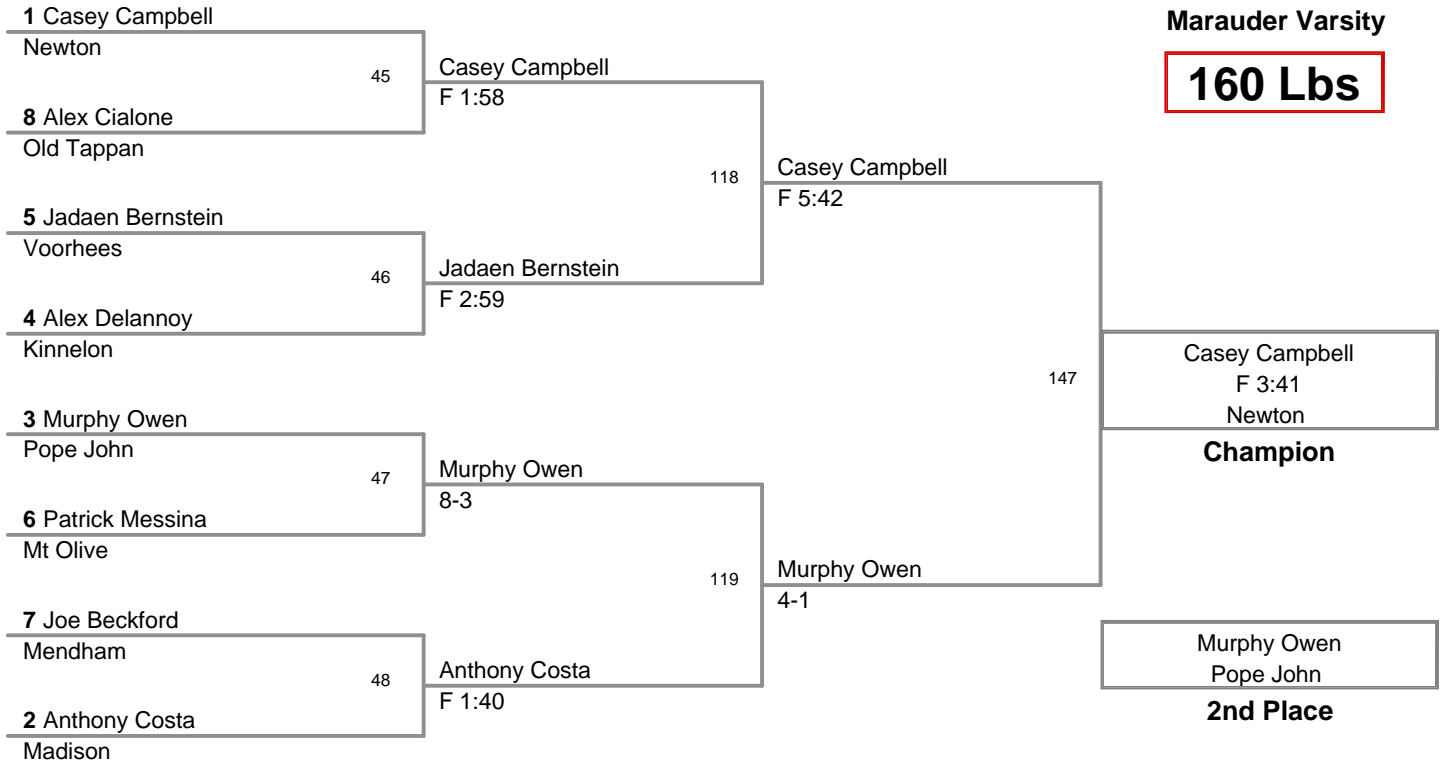

**09 Mt Olive
Marauder Varsity**

160 Lbs