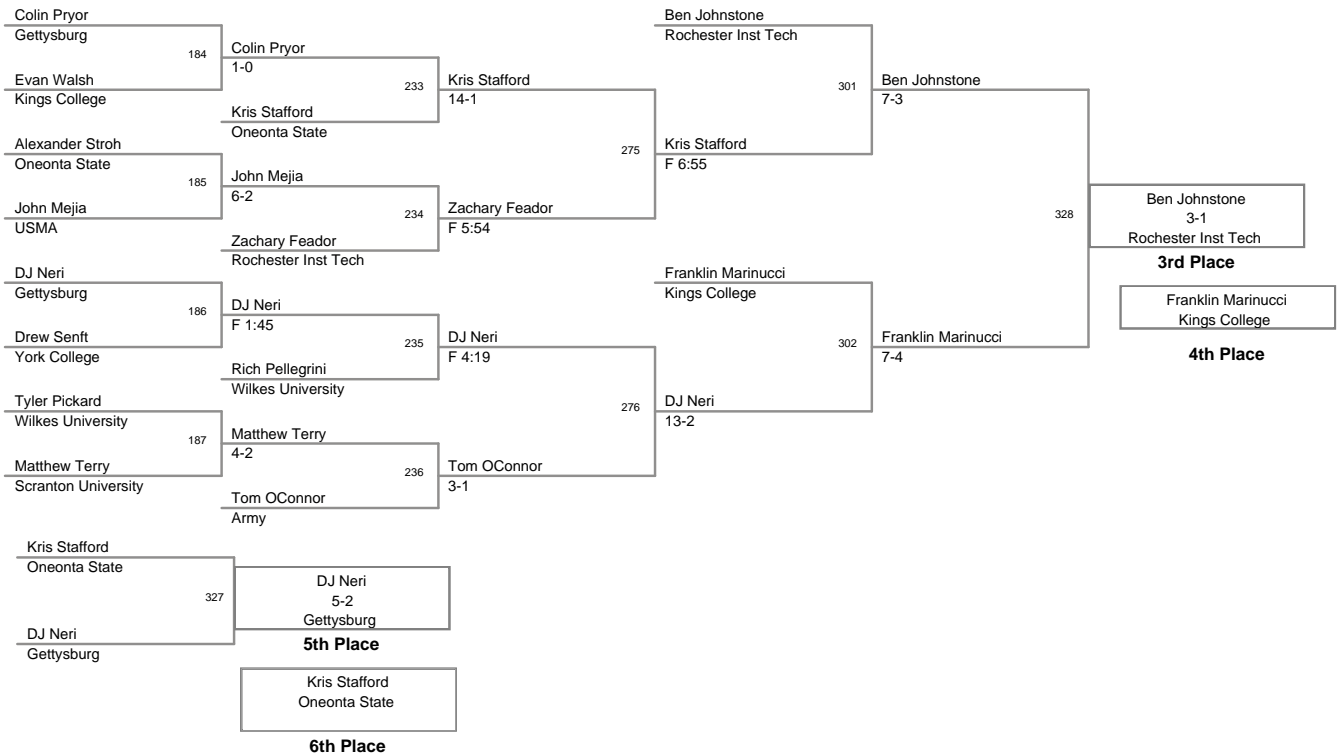

FINAL TEAM STANDINGS

11/07/09 Kings College Monarch Invitational

1	Wilkes University	195
2	Oneonta State	123.5
3	Army	115
4	Kings College	101
5	Rocester Inst Tech	98.5
6	York College	70.5
7	Muhlenberg	64.5
8	Gettysburg	63.5
9	Scranton University	58
10	USMA	56.5

MOW - Mike Reilly (Kings College)

9 Kings College Invitational
Kings College Inv

125 Lbs

09 Kings College Invitational
Kings College Inv

141 Lbs

39 Kings College Invitational
Kings College Inv

157 Lbs

174 Lbs