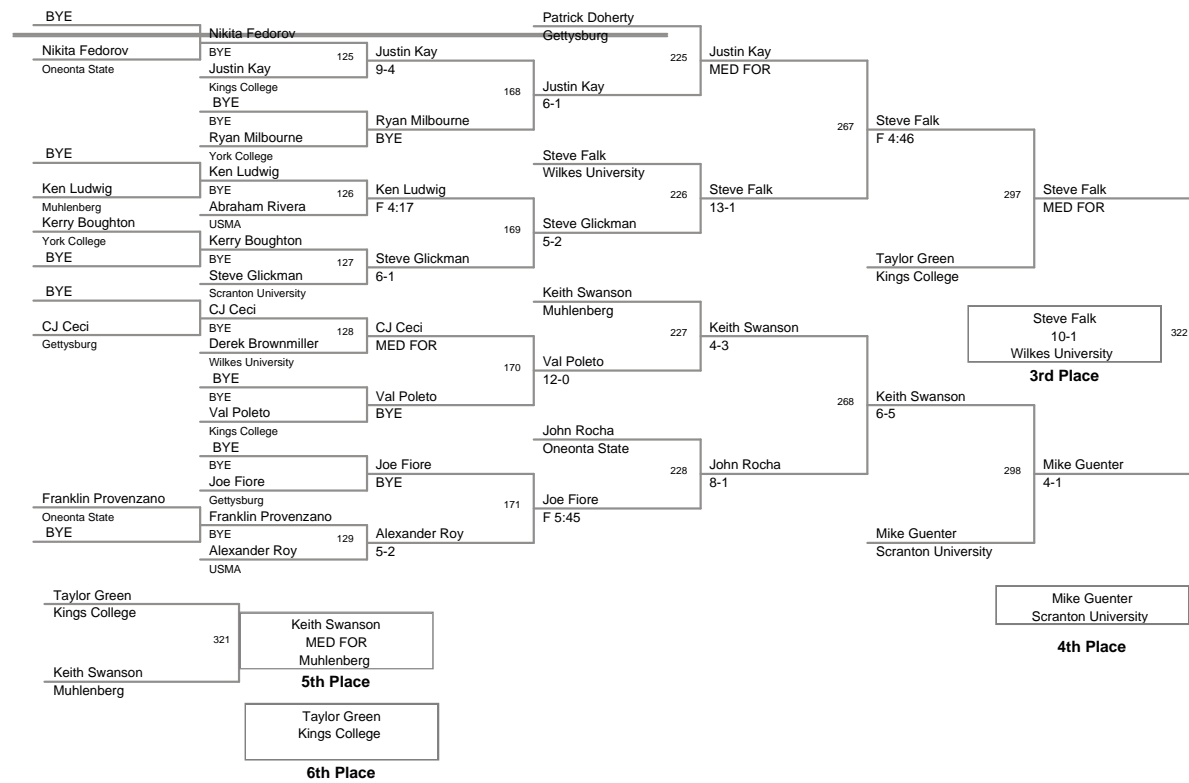

MOW - Mike Reilly (Kings College)

9 Kings College Invitational
Kings College Inv

125 Lbs

09 Kings College Invitational
Kings College Inv

141 Lbs

39 Kings College Invitational
Kings College Inv

157 Lbs

174 Lbs