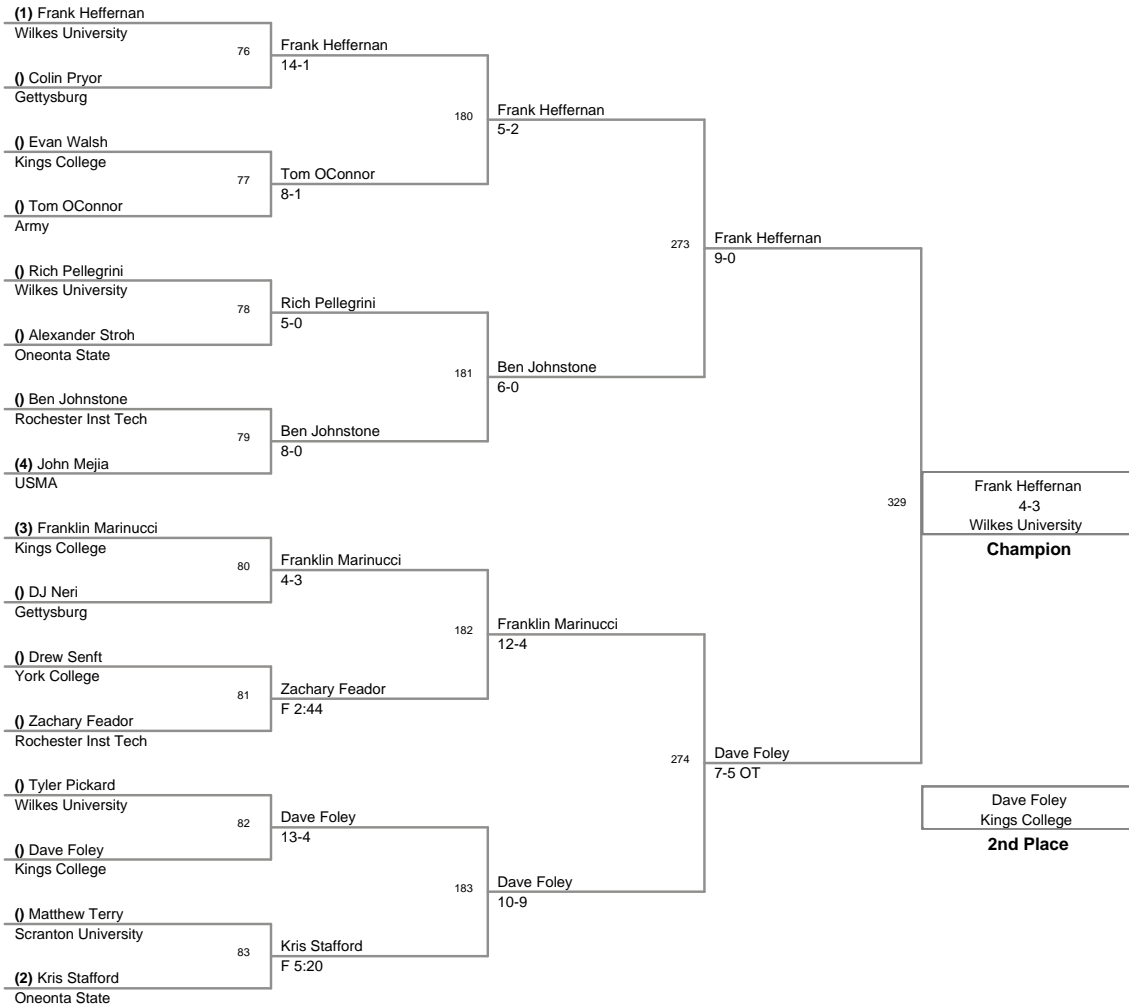

MOW - Mike Reilly (Kings College)

9 Kings College Invitational
Kings College Inv

125 Lbs

09 Kings College Invitational
Kings College Inv

141 Lbs

39 Kings College Invitational
Kings College Inv

157 Lbs

174 Lbs