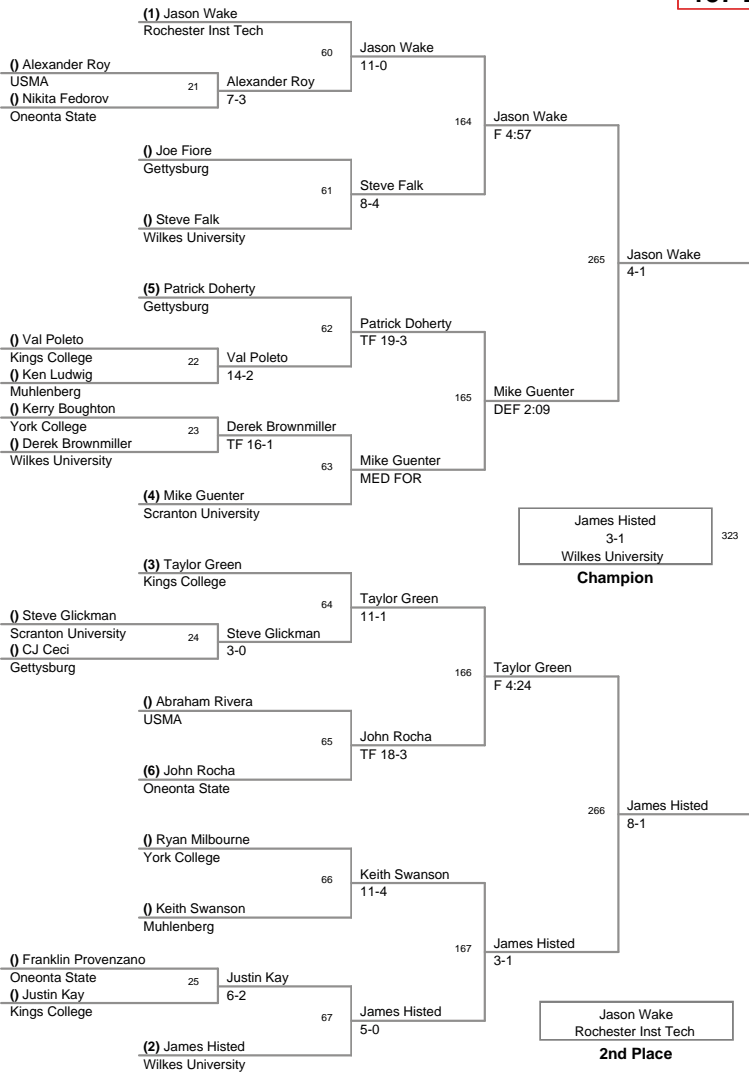

FINAL TEAM STANDINGS

11/07/09 Kings College Monarch Invitational

1	Wilkes University	195
2	Oneonta State	123.5
3	Army	115
4	Kings College	101
5	Rocester Inst Tech	98.5
6	York College	70.5
7	Muhlenberg	64.5
8	Gettysburg	63.5
9	Scranton University	58
10	USMA	56.5

MOW - Mike Reilly (Kings College)

9 Kings College Invitational
Kings College Inv

125 Lbs

09 Kings College Invitational
Kings College Inv

141 Lbs

39 Kings College Invitational
Kings College Inv

157 Lbs

174 Lbs