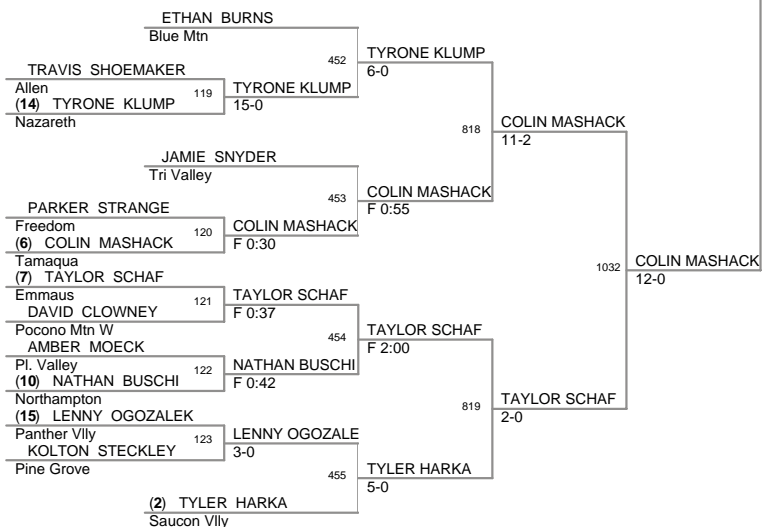

Plc	Points	Team	CH	CONS
1	324.5	Easton Red	-	-
2	267.5	Northampton	-	-
3	207	Parkland	-	-
4	181.5	Pen Argyl	-	-
5	148.5	Liberty	-	-
6	120	Nazareth	-	-
7	112.5	Saucon Vllly	-	-
8	105.5	Blue Mtn	-	-
9	104.5	Northern Lehigh	-	-
10	102	Stroudsburg	-	-
11	95.5	Emmaus	-	-
11	95.5	North Schuylkill	-	-
13	90.5	Freedom	-	-
14	85.5	E Stbg South	-	-
15	75.5	Pl. Valley	-	-
15	75.5	Tamaqua	-	-
17	74.5	Palmerton	-	-
18	74	Whitehall	-	-
19	71	Northwestern	-	-
20	69.5	Catasauqua	-	-
21	67.5	Dieruff	-	-
22	67	Tri Valley	-	-
23	62	Pocono Mtn E	-	-
24	60	So. Lehigh	-	-
25	58	Easton White	-	-
26	53.5	Lehighton	-	-
27	47	Pine Grove	-	-
28	45	Bechai	-	-
29	42	Pottsville	-	-
30	37	Bangor	-	-
31	33.5	Pocono Mtn W	-	-
32	28	Palisades	-	-
32	28	Pius X	-	-
32	28	Wilson	-	-
35	25	ACC	-	-
36	21	Panther Vllly	-	-
37	18	E. Stbg. North	-	-
38	15	Mahanoy Area	-	-
39	13	Williams Valley	-	-
40	8	Allen	-	-
41	5.5	Jim Thorpe	-	-
42	4	Salisbury	-	-
43	0	Schuylkill Haven	-	-

77 Lbs

87 Lbs

92 Lbs

102 Lbs

107 Lbs

117 Lbs

124 Lbs

132 Lbs

167 Lbs

187 Lbs

212 Lbs

252 Lbs