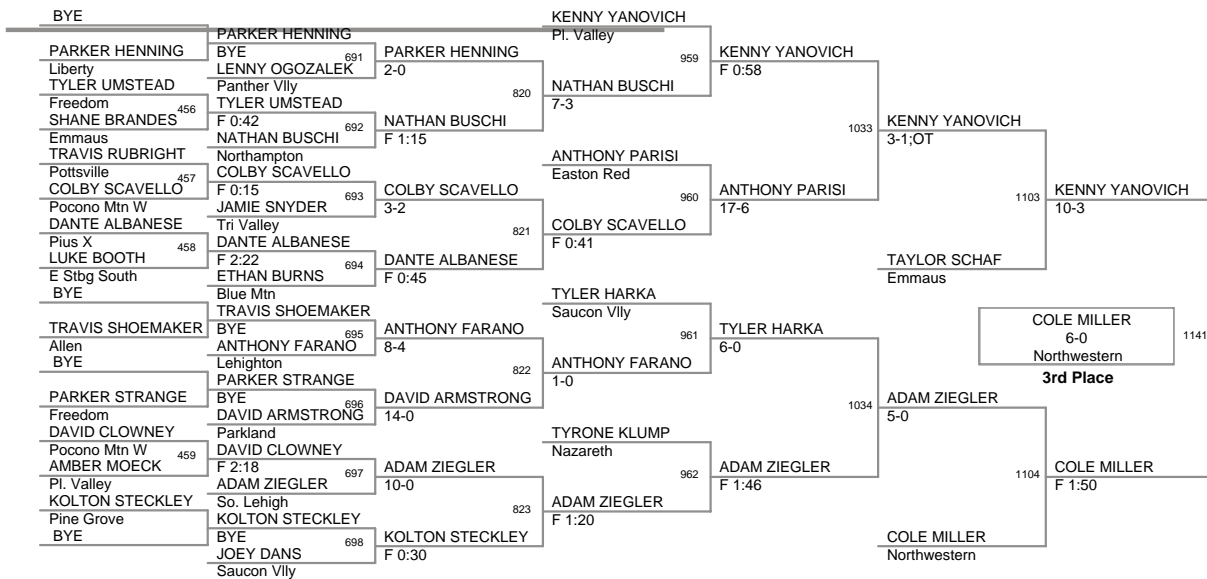

Plc	Points	Team	CH	CONS
1	324.5	Easton Red	-	-
2	267.5	Northampton	-	-
3	207	Parkland	-	-
4	181.5	Pen Argyl	-	-
5	148.5	Liberty	-	-
6	120	Nazareth	-	-
7	112.5	Saucon Vllly	-	-
8	105.5	Blue Mtn	-	-
9	104.5	Northern Lehigh	-	-
10	102	Stroudsburg	-	-
11	95.5	Emmaus	-	-
11	95.5	North Schuylkill	-	-
13	90.5	Freedom	-	-
14	85.5	E Stbg South	-	-
15	75.5	Pl. Valley	-	-
15	75.5	Tamaqua	-	-
17	74.5	Palmerton	-	-
18	74	Whitehall	-	-
19	71	Northwestern	-	-
20	69.5	Catasauqua	-	-
21	67.5	Dieruff	-	-
22	67	Tri Valley	-	-
23	62	Pocono Mtn E	-	-
24	60	So. Lehigh	-	-
25	58	Easton White	-	-
26	53.5	Lehighton	-	-
27	47	Pine Grove	-	-
28	45	Bechai	-	-
29	42	Pottsville	-	-
30	37	Bangor	-	-
31	33.5	Pocono Mtn W	-	-
32	28	Palisades	-	-
32	28	Pius X	-	-
32	28	Wilson	-	-
35	25	ACC	-	-
36	21	Panther Vllly	-	-
37	18	E. Stbg. North	-	-
38	15	Mahanoy Area	-	-
39	13	Williams Valley	-	-
40	8	Allen	-	-
41	5.5	Jim Thorpe	-	-
42	4	Salisbury	-	-
43	0	Schuylkill Haven	-	-

77 Lbs

87 Lbs

92 Lbs

102 Lbs

107 Lbs

117 Lbs

124 Lbs

132 Lbs

167 Lbs

187 Lbs

212 Lbs

252 Lbs