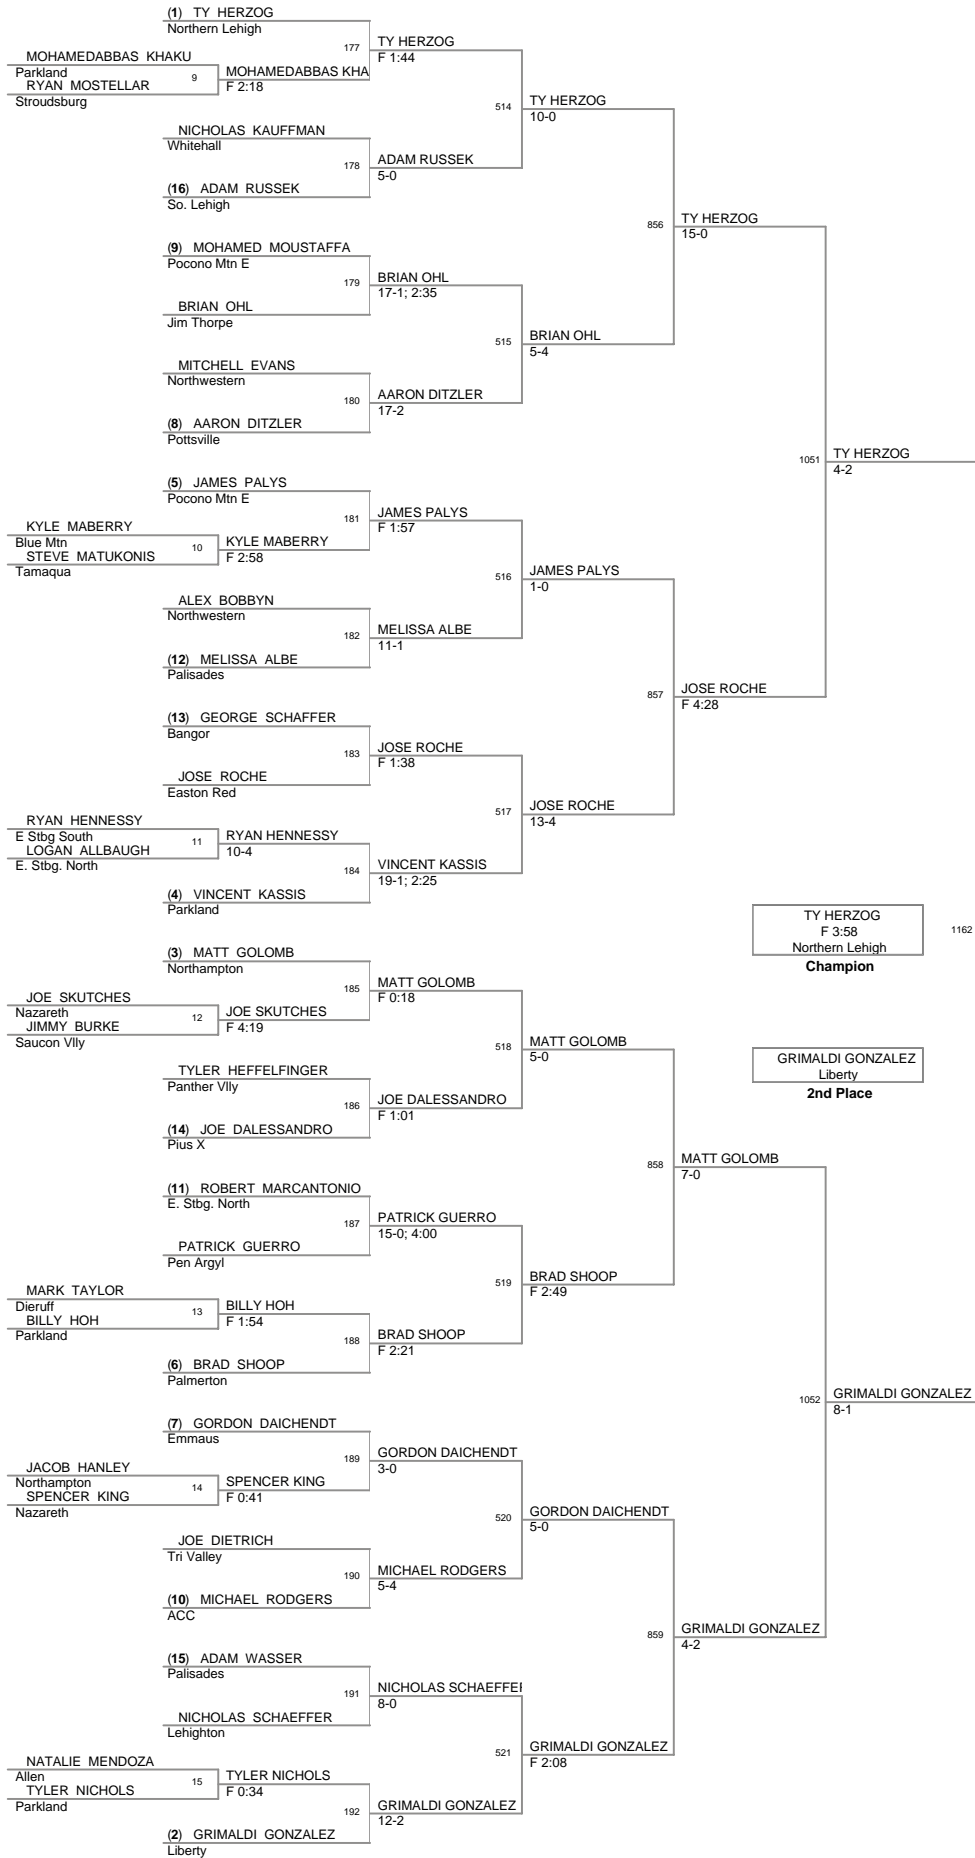

Plc	Points	Team	CH	CONS
1	324.5	Easton Red	-	-
2	267.5	Northampton	-	-
3	207	Parkland	-	-
4	181.5	Pen Argyl	-	-
5	148.5	Liberty	-	-
6	120	Nazareth	-	-
7	112.5	Saucon Vllly	-	-
8	105.5	Blue Mtn	-	-
9	104.5	Northern Lehigh	-	-
10	102	Stroudsburg	-	-
11	95.5	Emmaus	-	-
11	95.5	North Schuylkill	-	-
13	90.5	Freedom	-	-
14	85.5	E Stbg South	-	-
15	75.5	Pl. Valley	-	-
15	75.5	Tamaqua	-	-
17	74.5	Palmerton	-	-
18	74	Whitehall	-	-
19	71	Northwestern	-	-
20	69.5	Catasauqua	-	-
21	67.5	Dieruff	-	-
22	67	Tri Valley	-	-
23	62	Pocono Mtn E	-	-
24	60	So. Lehigh	-	-
25	58	Easton White	-	-
26	53.5	Lehighton	-	-
27	47	Pine Grove	-	-
28	45	Bechai	-	-
29	42	Pottsville	-	-
30	37	Bangor	-	-
31	33.5	Pocono Mtn W	-	-
32	28	Palisades	-	-
32	28	Pius X	-	-
32	28	Wilson	-	-
35	25	ACC	-	-
36	21	Panther Vllly	-	-
37	18	E. Stbg. North	-	-
38	15	Mahanoy Area	-	-
39	13	Williams Valley	-	-
40	8	Allen	-	-
41	5.5	Jim Thorpe	-	-
42	4	Salisbury	-	-
43	0	Schuylkill Haven	-	-

77 Lbs

87 Lbs

92 Lbs

102 Lbs

107 Lbs

117 Lbs

124 Lbs

132 Lbs