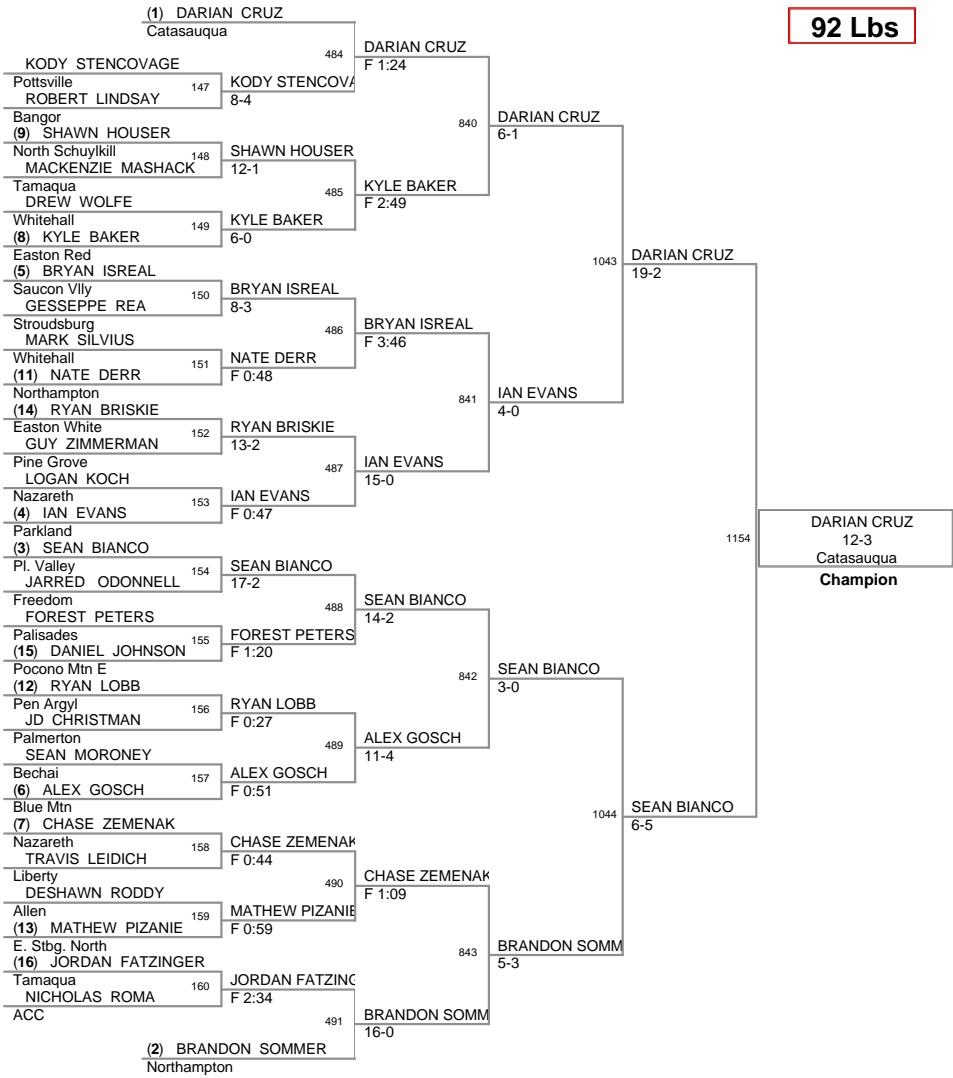

Plc	Points	Team	CH	CONS
1	324.5	Easton Red	-	-
2	267.5	Northampton	-	-
3	207	Parkland	-	-
4	181.5	Pen Argyl	-	-
5	148.5	Liberty	-	-
6	120	Nazareth	-	-
7	112.5	Saucon Vllly	-	-
8	105.5	Blue Mtn	-	-
9	104.5	Northern Lehigh	-	-
10	102	Stroudsburg	-	-
11	95.5	Emmaus	-	-
11	95.5	North Schuylkill	-	-
13	90.5	Freedom	-	-
14	85.5	E Stbg South	-	-
15	75.5	Pl. Valley	-	-
15	75.5	Tamaqua	-	-
17	74.5	Palmerton	-	-
18	74	Whitehall	-	-
19	71	Northwestern	-	-
20	69.5	Catasauqua	-	-
21	67.5	Dieruff	-	-
22	67	Tri Valley	-	-
23	62	Pocono Mtn E	-	-
24	60	So. Lehigh	-	-
25	58	Easton White	-	-
26	53.5	Lehighton	-	-
27	47	Pine Grove	-	-
28	45	Bechai	-	-
29	42	Pottsville	-	-
30	37	Bangor	-	-
31	33.5	Pocono Mtn W	-	-
32	28	Palisades	-	-
32	28	Pius X	-	-
32	28	Wilson	-	-
35	25	ACC	-	-
36	21	Panther Vllly	-	-
37	18	E. Stbg. North	-	-
38	15	Mahanoy Area	-	-
39	13	Williams Valley	-	-
40	8	Allen	-	-
41	5.5	Jim Thorpe	-	-
42	4	Salisbury	-	-
43	0	Schuylkill Haven	-	-

77 Lbs

87 Lbs

92 Lbs

102 Lbs

107 Lbs

117 Lbs

124 Lbs

132 Lbs

167 Lbs

187 Lbs

212 Lbs

252 Lbs