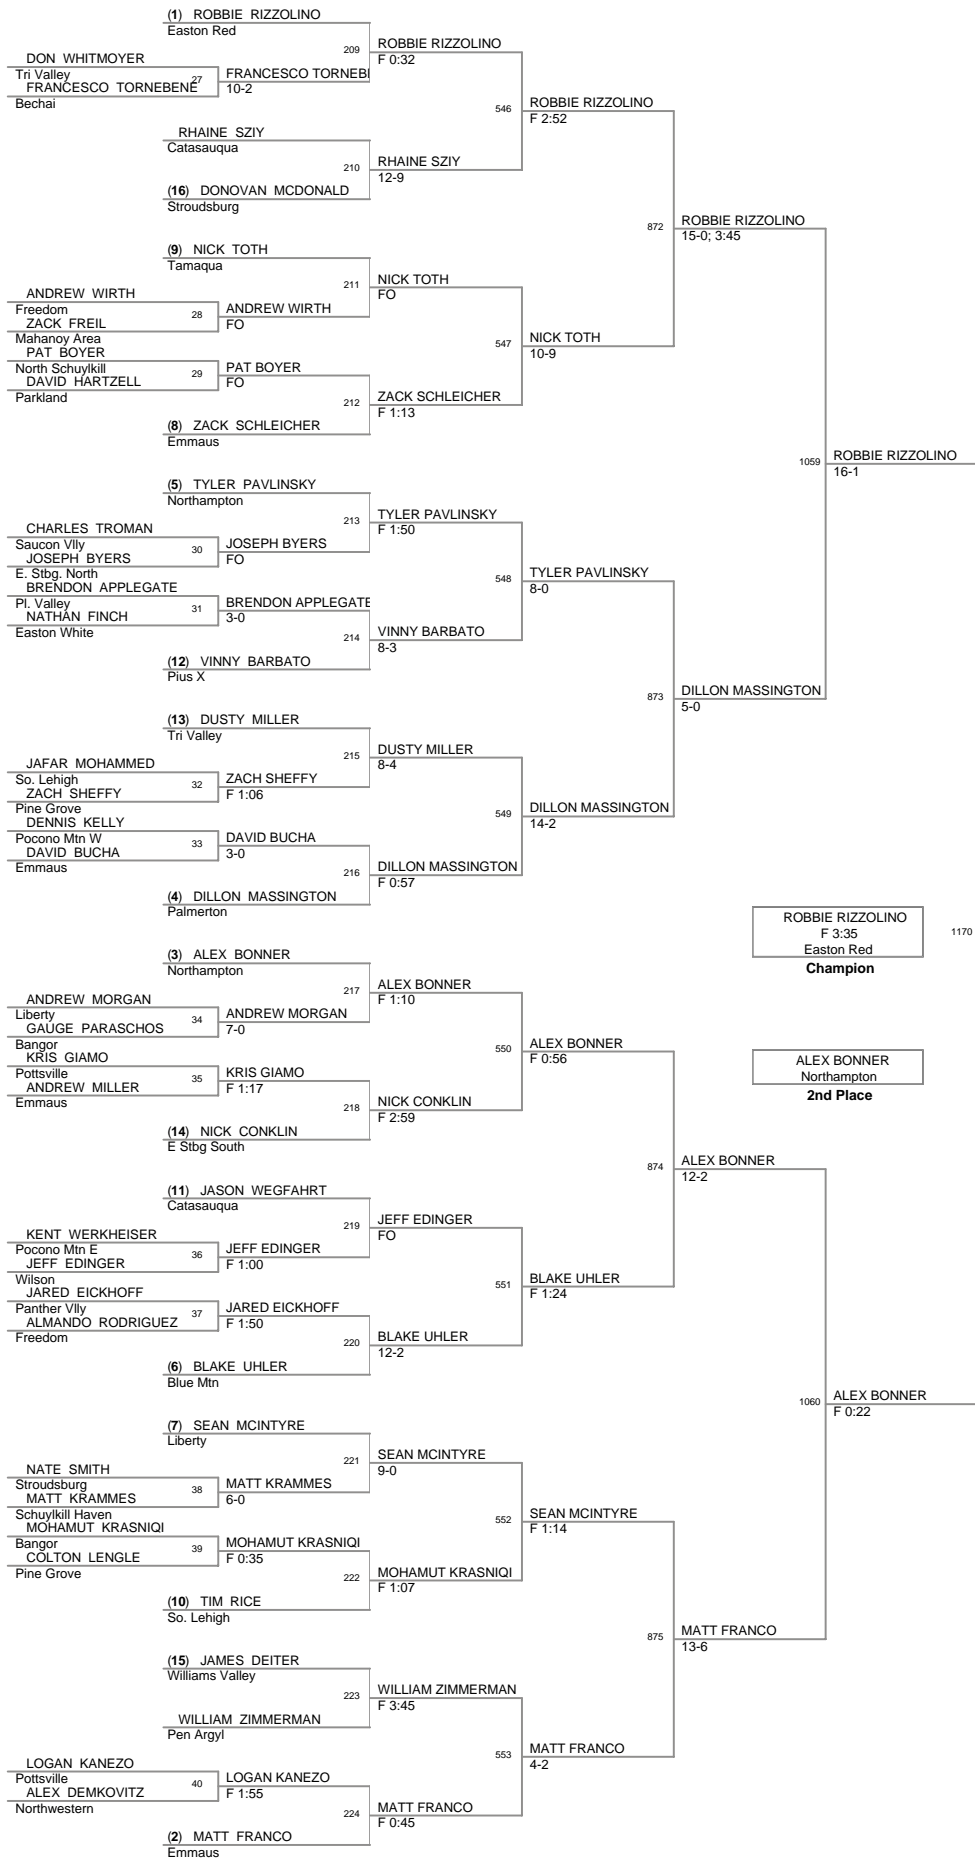

Plc	Points	Team	CH	CONS
1	324.5	Easton Red	-	-
2	267.5	Northampton	-	-
3	207	Parkland	-	-
4	181.5	Pen Argyl	-	-
5	148.5	Liberty	-	-
6	120	Nazareth	-	-
7	112.5	Saucon Vllly	-	-
8	105.5	Blue Mtn	-	-
9	104.5	Northern Lehigh	-	-
10	102	Stroudsburg	-	-
11	95.5	Emmaus	-	-
11	95.5	North Schuylkill	-	-
13	90.5	Freedom	-	-
14	85.5	E Stbg South	-	-
15	75.5	Pl. Valley	-	-
15	75.5	Tamaqua	-	-
17	74.5	Palmerton	-	-
18	74	Whitehall	-	-
19	71	Northwestern	-	-
20	69.5	Catasauqua	-	-
21	67.5	Dieruff	-	-
22	67	Tri Valley	-	-
23	62	Pocono Mtn E	-	-
24	60	So. Lehigh	-	-
25	58	Easton White	-	-
26	53.5	Lehighton	-	-
27	47	Pine Grove	-	-
28	45	Bechai	-	-
29	42	Pottsville	-	-
30	37	Bangor	-	-
31	33.5	Pocono Mtn W	-	-
32	28	Palisades	-	-
32	28	Pius X	-	-
32	28	Wilson	-	-
35	25	ACC	-	-
36	21	Panther Vllly	-	-
37	18	E. Stbg. North	-	-
38	15	Mahanoy Area	-	-
39	13	Williams Valley	-	-
40	8	Allen	-	-
41	5.5	Jim Thorpe	-	-
42	4	Salisbury	-	-
43	0	Schuylkill Haven	-	-

77 Lbs

87 Lbs

92 Lbs

102 Lbs

107 Lbs

117 Lbs

124 Lbs

132 Lbs

167 Lbs

187 Lbs

212 Lbs

252 Lbs