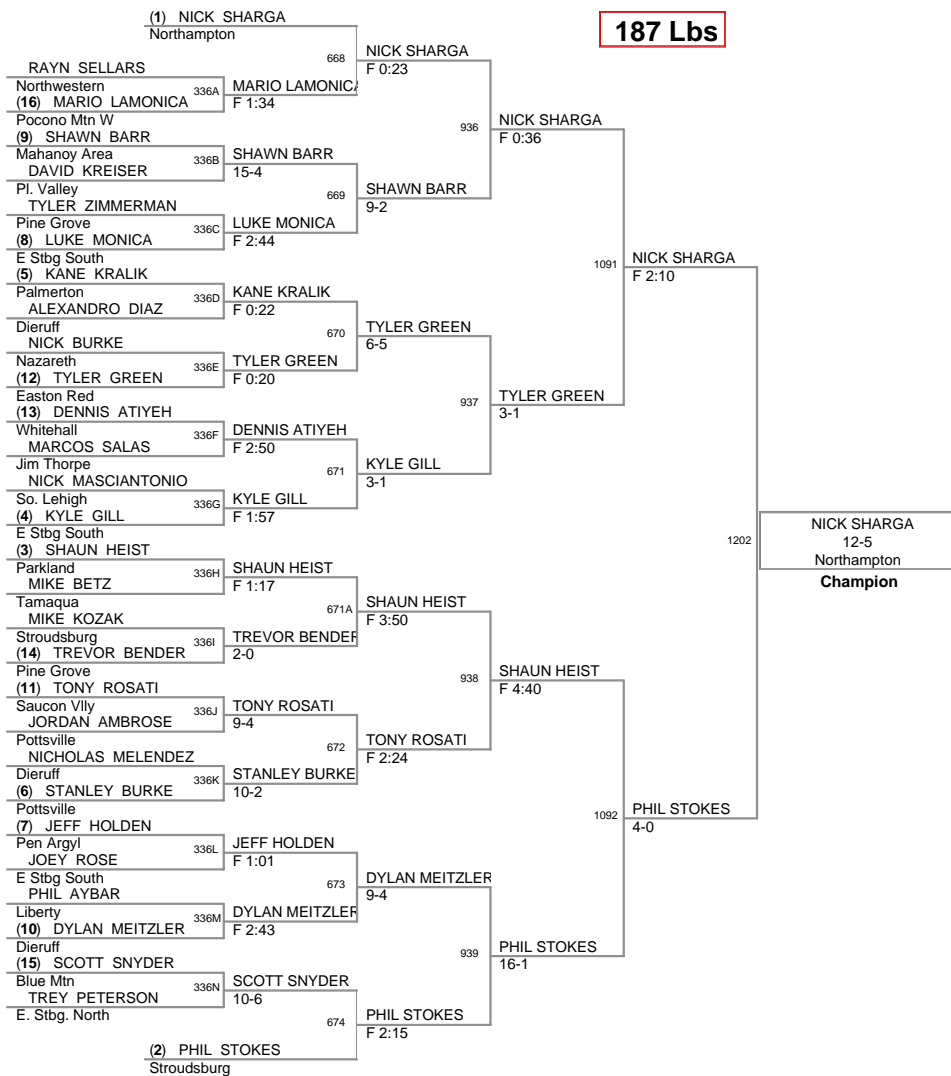

Plc	Points	Team	CH	CONS
1	324.5	Easton Red	-	-
2	267.5	Northampton	-	-
3	207	Parkland	-	-
4	181.5	Pen Argyl	-	-
5	148.5	Liberty	-	-
6	120	Nazareth	-	-
7	112.5	Saucon Vllly	-	-
8	105.5	Blue Mtn	-	-
9	104.5	Northern Lehigh	-	-
10	102	Stroudsburg	-	-
11	95.5	Emmaus	-	-
11	95.5	North Schuylkill	-	-
13	90.5	Freedom	-	-
14	85.5	E Stbg South	-	-
15	75.5	Pl. Valley	-	-
15	75.5	Tamaqua	-	-
17	74.5	Palmerton	-	-
18	74	Whitehall	-	-
19	71	Northwestern	-	-
20	69.5	Catasauqua	-	-
21	67.5	Dieruff	-	-
22	67	Tri Valley	-	-
23	62	Pocono Mtn E	-	-
24	60	So. Lehigh	-	-
25	58	Easton White	-	-
26	53.5	Lehighton	-	-
27	47	Pine Grove	-	-
28	45	Bechai	-	-
29	42	Pottsville	-	-
30	37	Bangor	-	-
31	33.5	Pocono Mtn W	-	-
32	28	Palisades	-	-
32	28	Pius X	-	-
32	28	Wilson	-	-
35	25	ACC	-	-
36	21	Panther Vllly	-	-
37	18	E. Stbg. North	-	-
38	15	Mahanoy Area	-	-
39	13	Williams Valley	-	-
40	8	Allen	-	-
41	5.5	Jim Thorpe	-	-
42	4	Salisbury	-	-
43	0	Schuylkill Haven	-	-

77 Lbs

87 Lbs

92 Lbs

102 Lbs

107 Lbs

117 Lbs

124 Lbs

132 Lbs

167 Lbs

187 Lbs

212 Lbs

252 Lbs