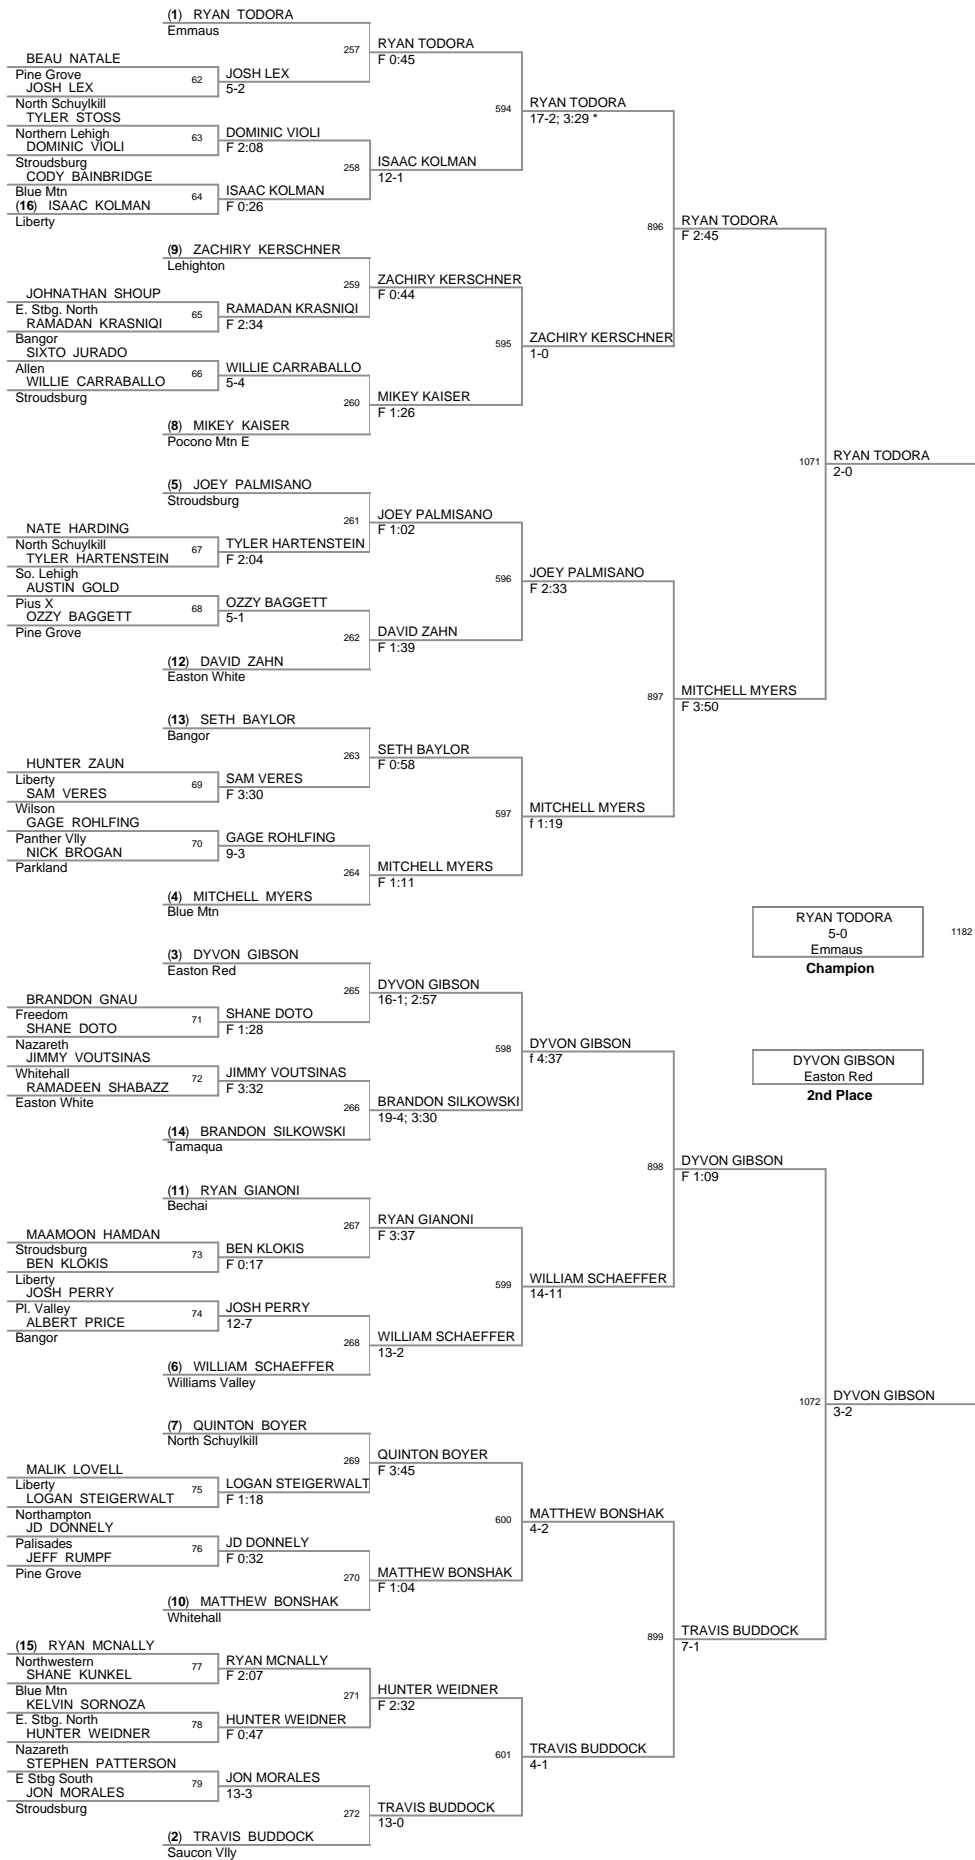

Plc	Points	Team	CH	CONS
1	324.5	Easton Red	-	-
2	267.5	Northampton	-	-
3	207	Parkland	-	-
4	181.5	Pen Argyl	-	-
5	148.5	Liberty	-	-
6	120	Nazareth	-	-
7	112.5	Saucon Vllly	-	-
8	105.5	Blue Mtn	-	-
9	104.5	Northern Lehigh	-	-
10	102	Stroudsburg	-	-
11	95.5	Emmaus	-	-
11	95.5	North Schuylkill	-	-
13	90.5	Freedom	-	-
14	85.5	E Stbg South	-	-
15	75.5	Pl. Valley	-	-
15	75.5	Tamaqua	-	-
17	74.5	Palmerton	-	-
18	74	Whitehall	-	-
19	71	Northwestern	-	-
20	69.5	Catasauqua	-	-
21	67.5	Dieruff	-	-
22	67	Tri Valley	-	-
23	62	Pocono Mtn E	-	-
24	60	So. Lehigh	-	-
25	58	Easton White	-	-
26	53.5	Lehighton	-	-
27	47	Pine Grove	-	-
28	45	Bechai	-	-
29	42	Pottsville	-	-
30	37	Bangor	-	-
31	33.5	Pocono Mtn W	-	-
32	28	Palisades	-	-
32	28	Pius X	-	-
32	28	Wilson	-	-
35	25	ACC	-	-
36	21	Panther Vllly	-	-
37	18	E. Stbg. North	-	-
38	15	Mahanoy Area	-	-
39	13	Williams Valley	-	-
40	8	Allen	-	-
41	5.5	Jim Thorpe	-	-
42	4	Salisbury	-	-
43	0	Schuylkill Haven	-	-

77 Lbs

87 Lbs

92 Lbs

102 Lbs

107 Lbs

117 Lbs

124 Lbs

132 Lbs

167 Lbs

187 Lbs

212 Lbs

252 Lbs