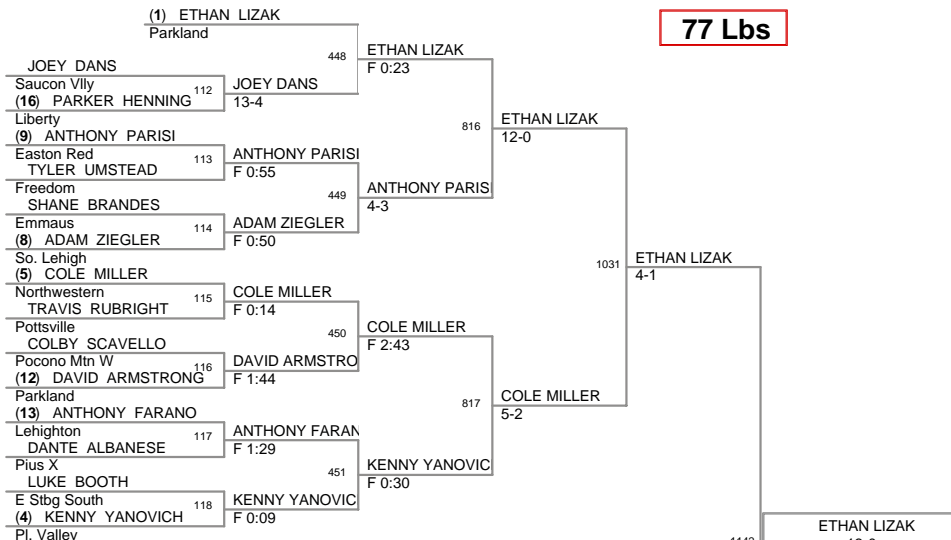

Plc	Points	Team	CH	CONS
1	324.5	Easton Red	-	-
2	267.5	Northampton	-	-
3	207	Parkland	-	-
4	181.5	Pen Argyl	-	-
5	148.5	Liberty	-	-
6	120	Nazareth	-	-
7	112.5	Saucon Vllly	-	-
8	105.5	Blue Mtn	-	-
9	104.5	Northern Lehigh	-	-
10	102	Stroudsburg	-	-
11	95.5	Emmaus	-	-
11	95.5	North Schuylkill	-	-
13	90.5	Freedom	-	-
14	85.5	E Stbg South	-	-
15	75.5	Pl. Valley	-	-
15	75.5	Tamaqua	-	-
17	74.5	Palmerton	-	-
18	74	Whitehall	-	-
19	71	Northwestern	-	-
20	69.5	Catasauqua	-	-
21	67.5	Dieruff	-	-
22	67	Tri Valley	-	-
23	62	Pocono Mtn E	-	-
24	60	So. Lehigh	-	-
25	58	Easton White	-	-
26	53.5	Lehighton	-	-
27	47	Pine Grove	-	-
28	45	Bechai	-	-
29	42	Pottsville	-	-
30	37	Bangor	-	-
31	33.5	Pocono Mtn W	-	-
32	28	Palisades	-	-
32	28	Pius X	-	-
32	28	Wilson	-	-
35	25	ACC	-	-
36	21	Panther Vllly	-	-
37	18	E. Stbg. North	-	-
38	15	Mahanoy Area	-	-
39	13	Williams Valley	-	-
40	8	Allen	-	-
41	5.5	Jim Thorpe	-	-
42	4	Salisbury	-	-
43	0	Schuylkill Haven	-	-

77 Lbs

87 Lbs

92 Lbs

102 Lbs

107 Lbs

117 Lbs

124 Lbs

132 Lbs

167 Lbs

187 Lbs

212 Lbs

252 Lbs