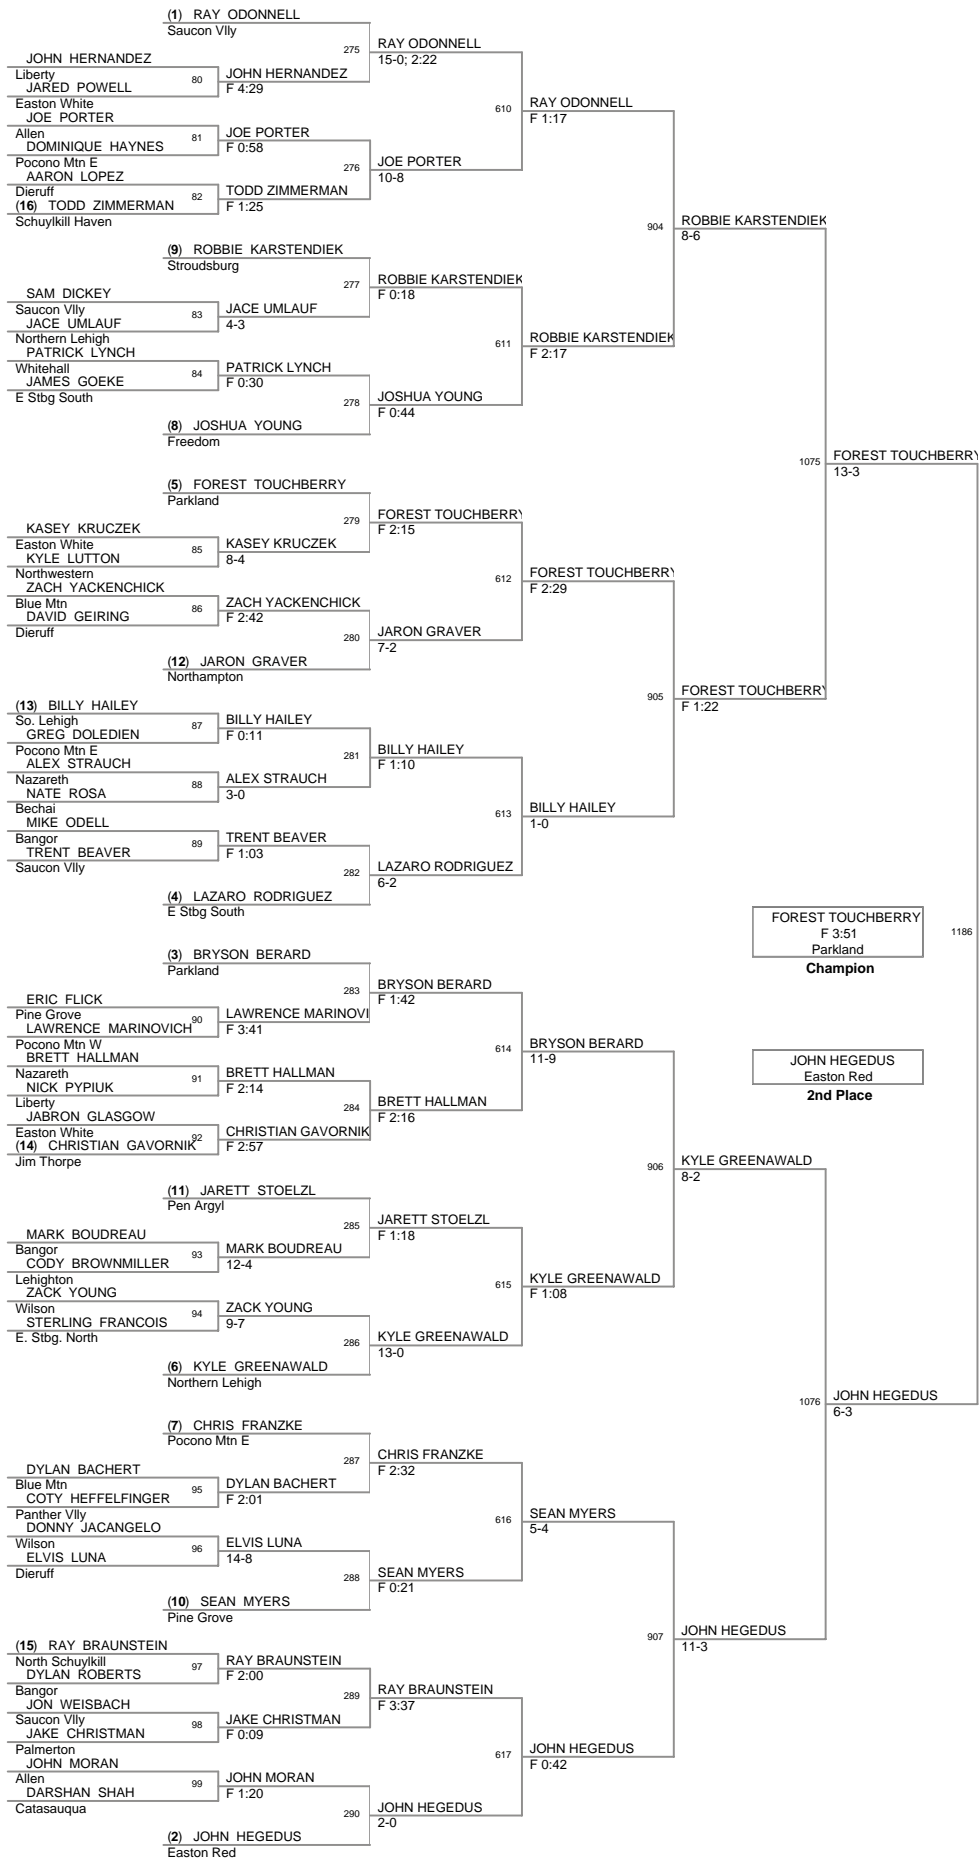

Plc	Points	Team	CH	CONS
1	324.5	Easton Red	-	-
2	267.5	Northampton	-	-
3	207	Parkland	-	-
4	181.5	Pen Argyl	-	-
5	148.5	Liberty	-	-
6	120	Nazareth	-	-
7	112.5	Saucon Vllly	-	-
8	105.5	Blue Mtn	-	-
9	104.5	Northern Lehigh	-	-
10	102	Stroudsburg	-	-
11	95.5	Emmaus	-	-
11	95.5	North Schuylkill	-	-
13	90.5	Freedom	-	-
14	85.5	E Stbg South	-	-
15	75.5	Pl. Valley	-	-
15	75.5	Tamaqua	-	-
17	74.5	Palmerton	-	-
18	74	Whitehall	-	-
19	71	Northwestern	-	-
20	69.5	Catasauqua	-	-
21	67.5	Dieruff	-	-
22	67	Tri Valley	-	-
23	62	Pocono Mtn E	-	-
24	60	So. Lehigh	-	-
25	58	Easton White	-	-
26	53.5	Lehighton	-	-
27	47	Pine Grove	-	-
28	45	Bechai	-	-
29	42	Pottsville	-	-
30	37	Bangor	-	-
31	33.5	Pocono Mtn W	-	-
32	28	Palisades	-	-
32	28	Pius X	-	-
32	28	Wilson	-	-
35	25	ACC	-	-
36	21	Panther Vllly	-	-
37	18	E. Stbg. North	-	-
38	15	Mahanoy Area	-	-
39	13	Williams Valley	-	-
40	8	Allen	-	-
41	5.5	Jim Thorpe	-	-
42	4	Salisbury	-	-
43	0	Schuylkill Haven	-	-

77 Lbs

87 Lbs

92 Lbs

102 Lbs

107 Lbs

117 Lbs

124 Lbs

132 Lbs

167 Lbs

187 Lbs

212 Lbs

252 Lbs