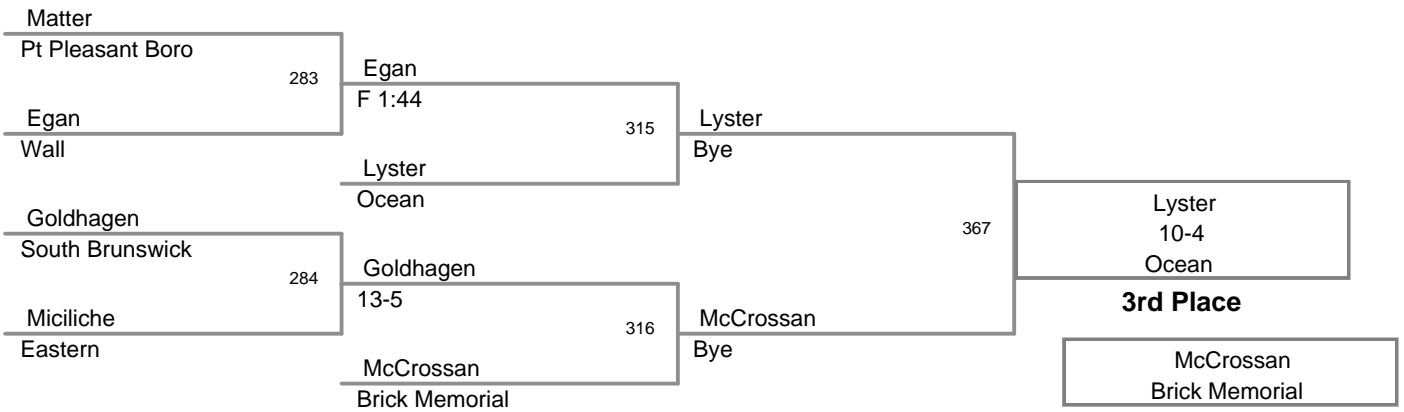

**09 Brick Memorial
Mustang Classic**

145 Lbs

**09 Brick Memorial
Mustang Classic**

160 Lbs

**09 Brick Memorial
Mustang Classic**

189 Lbs

09 Brick Memorial
Mustang Classic

215 Lbs