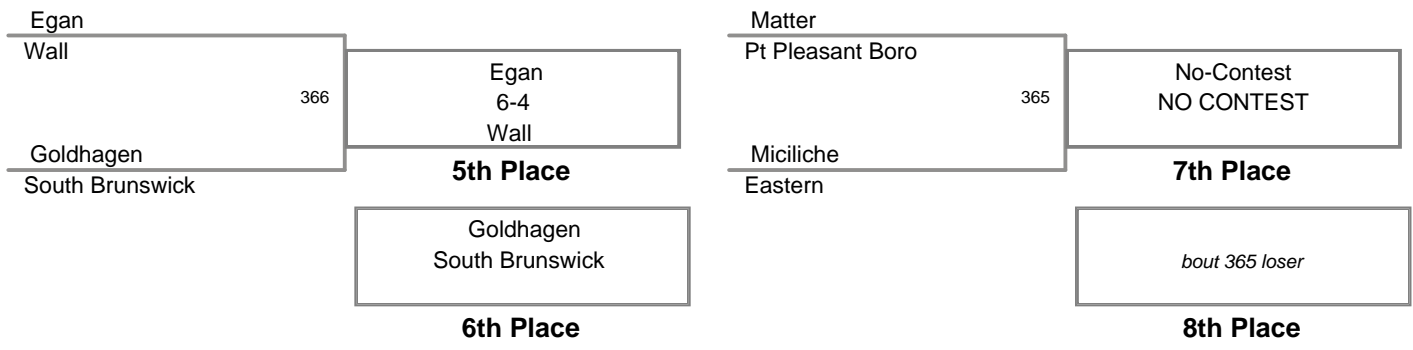

**09 Brick Memorial
Mustang Classic**

145 Lbs

**09 Brick Memorial
Mustang Classic**

160 Lbs

**09 Brick Memorial
Mustang Classic**

189 Lbs

09 Brick Memorial
Mustang Classic

215 Lbs