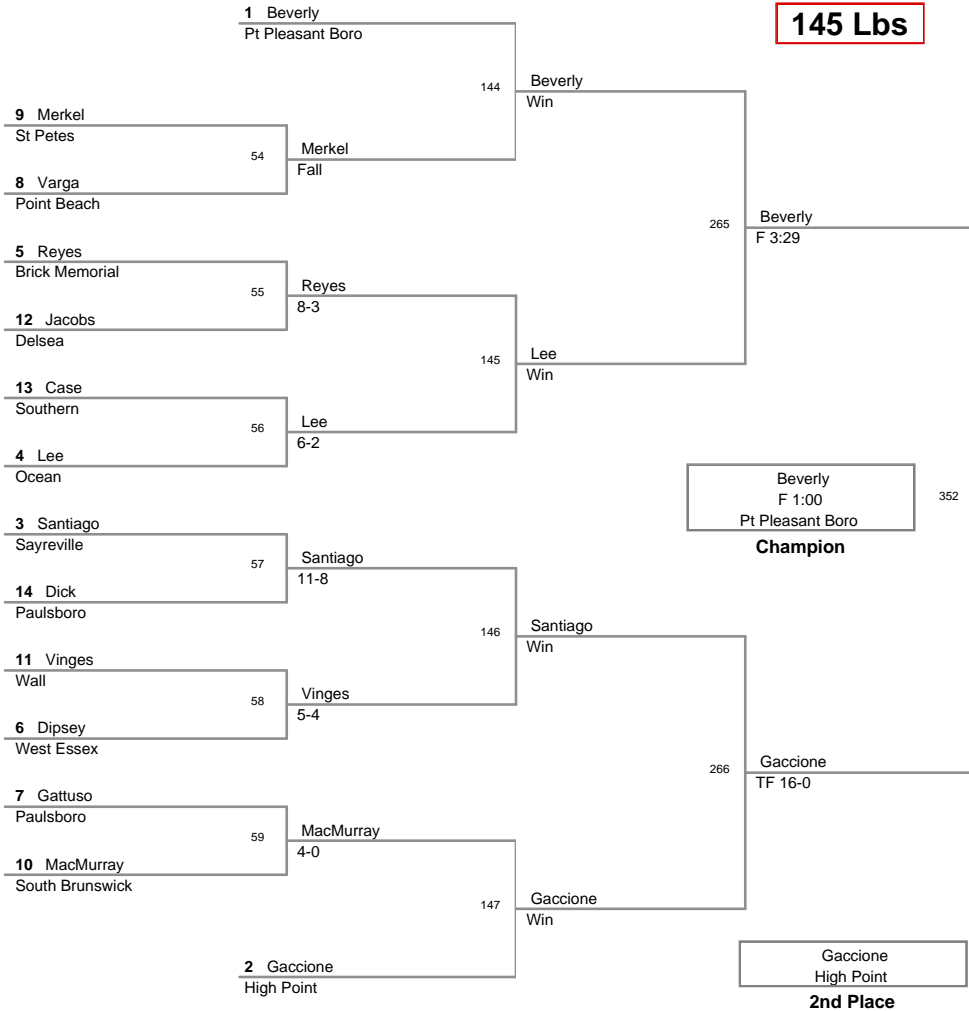

**09 Brick Memorial
Mustang Classic**

145 Lbs