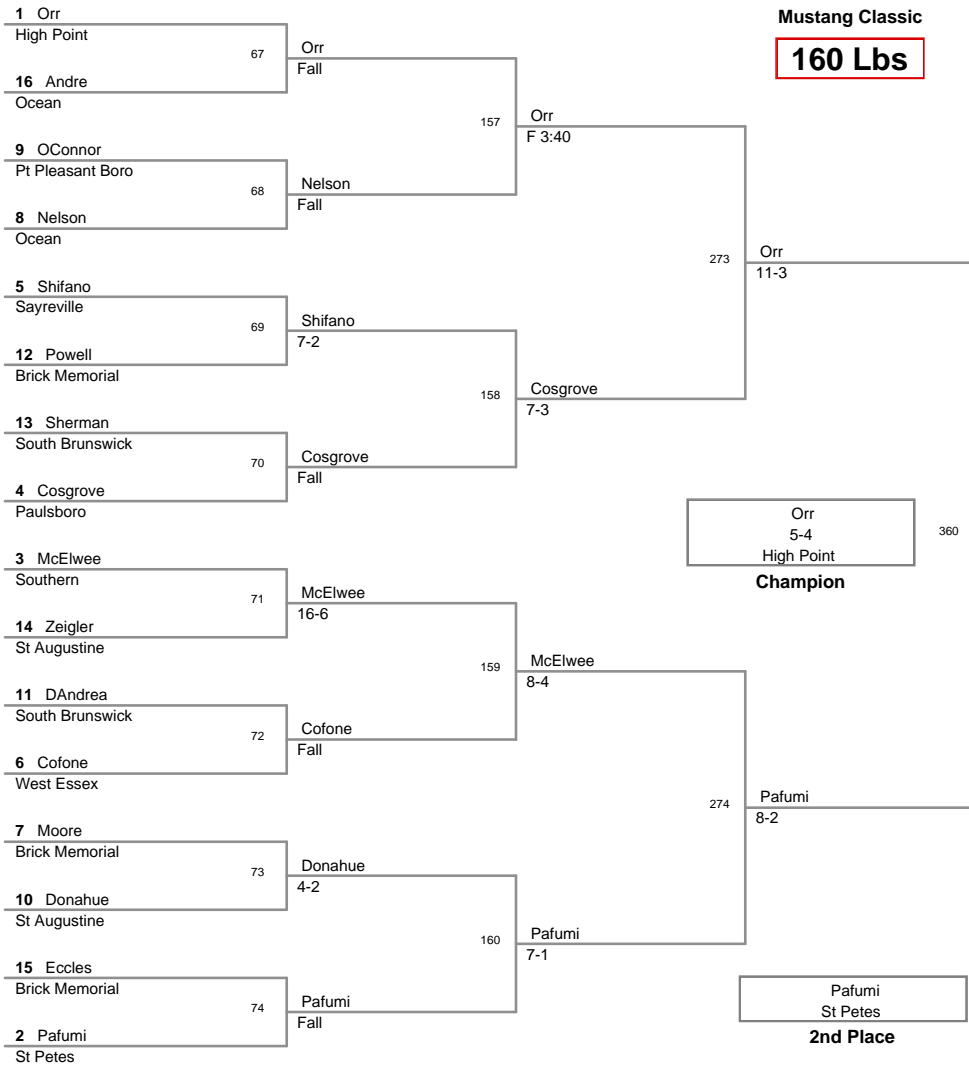

**09 Brick Memorial
Mustang Classic**

160 Lbs