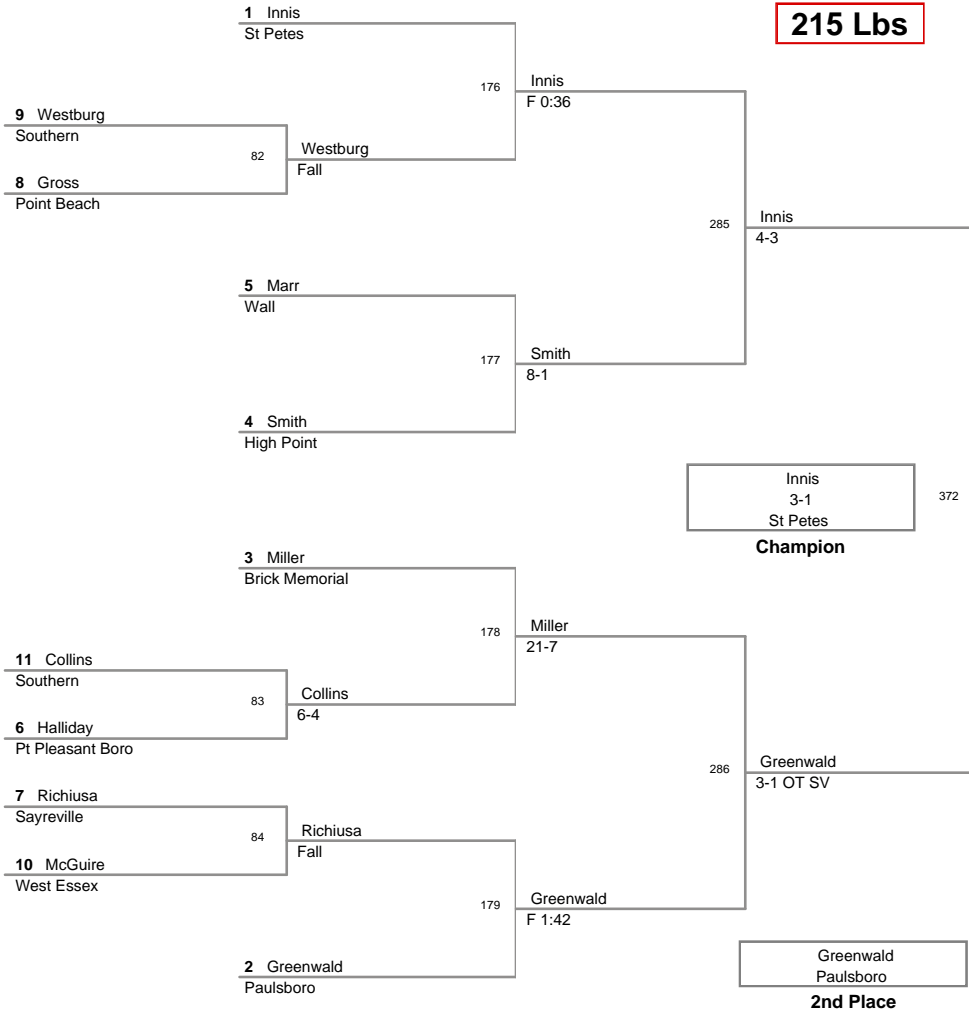

**09 Brick Memorial
Mustang Classic**

145 Lbs

**09 Brick Memorial
Mustang Classic**

160 Lbs

**09 Brick Memorial
Mustang Classic**

189 Lbs

09 Brick Memorial
Mustang Classic

215 Lbs