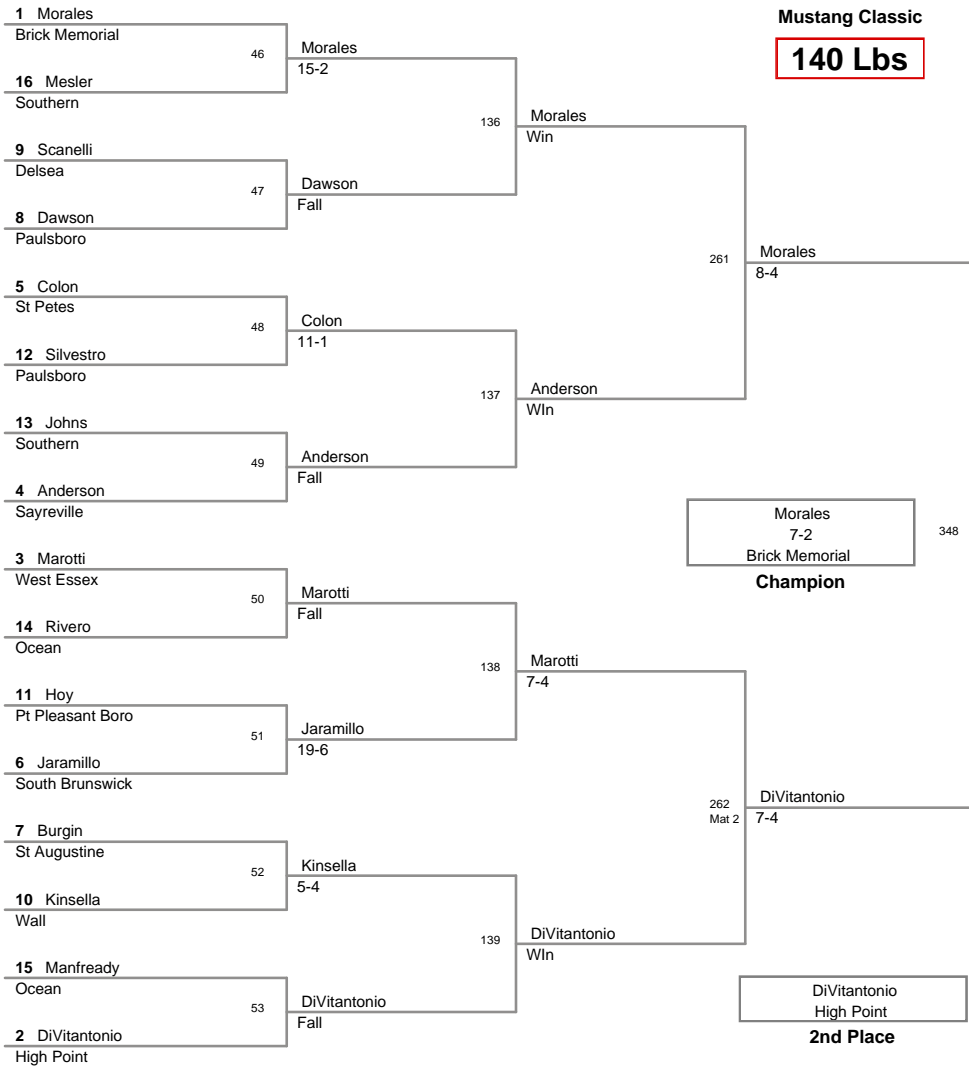

**09 Brick Memorial
Mustang Classic**

103 Lbs

09 Brick Memorial
Mustang Classic

112 Lbs

09 Brick Memorial
Mustang Classic

125 Lbs

**09 Brick Memorial
Mustang Classic**

140 Lbs