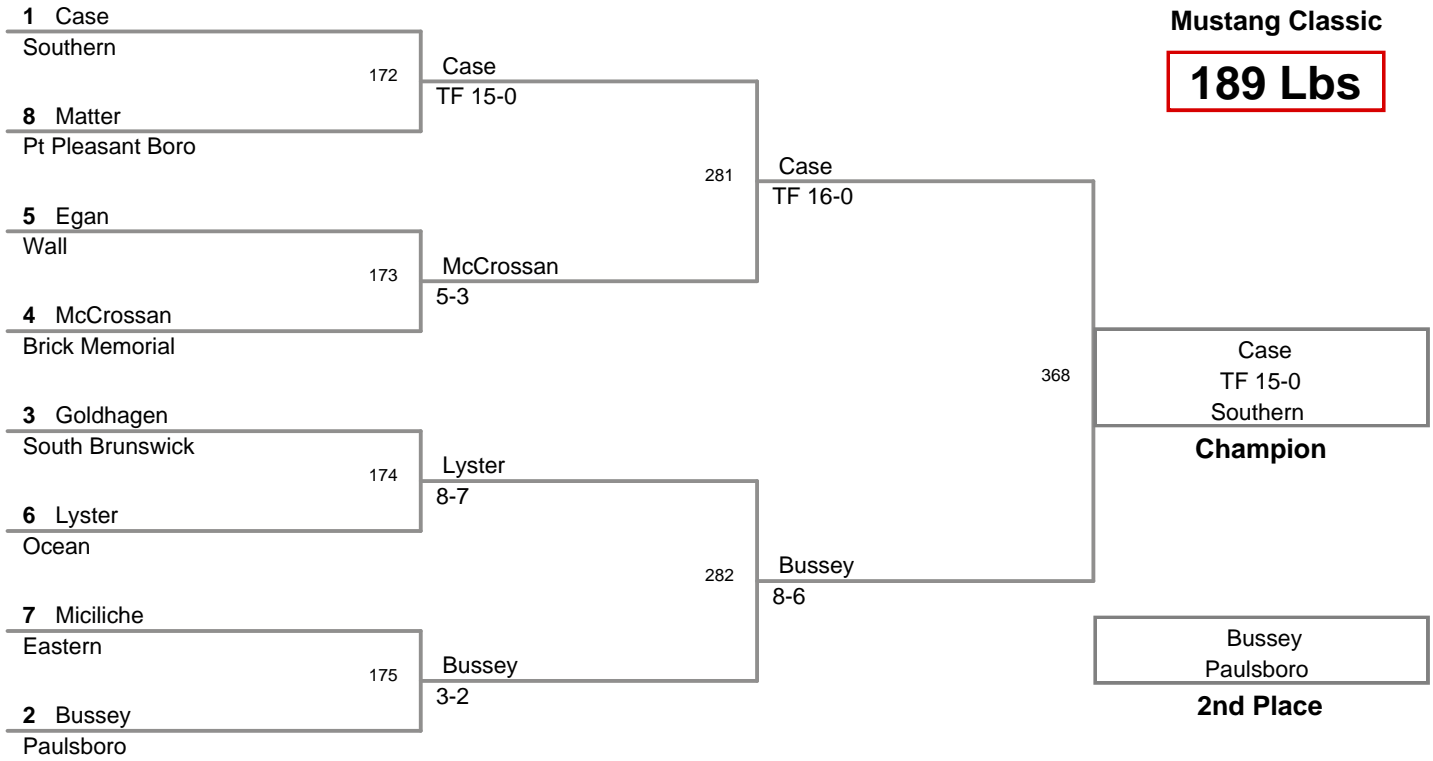

**09 Brick Memorial
Mustang Classic**

145 Lbs

**09 Brick Memorial
Mustang Classic**

160 Lbs

**09 Brick Memorial
Mustang Classic**

189 Lbs

09 Brick Memorial
Mustang Classic

215 Lbs