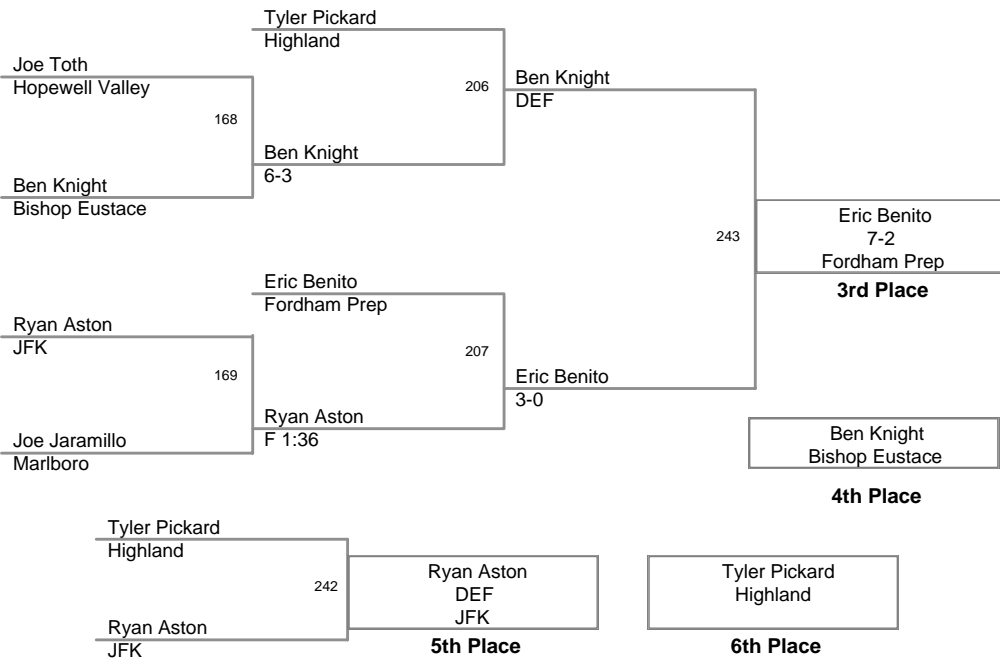

3rd Annual Winter Wave
Classic

135 Lbs

3rd Annual Winter Wave
Classic

140 Lbs

3rd Annual Winter Wave
Classic

145 Lbs

3rd Annual Winter Wave
Classic

152 Lbs