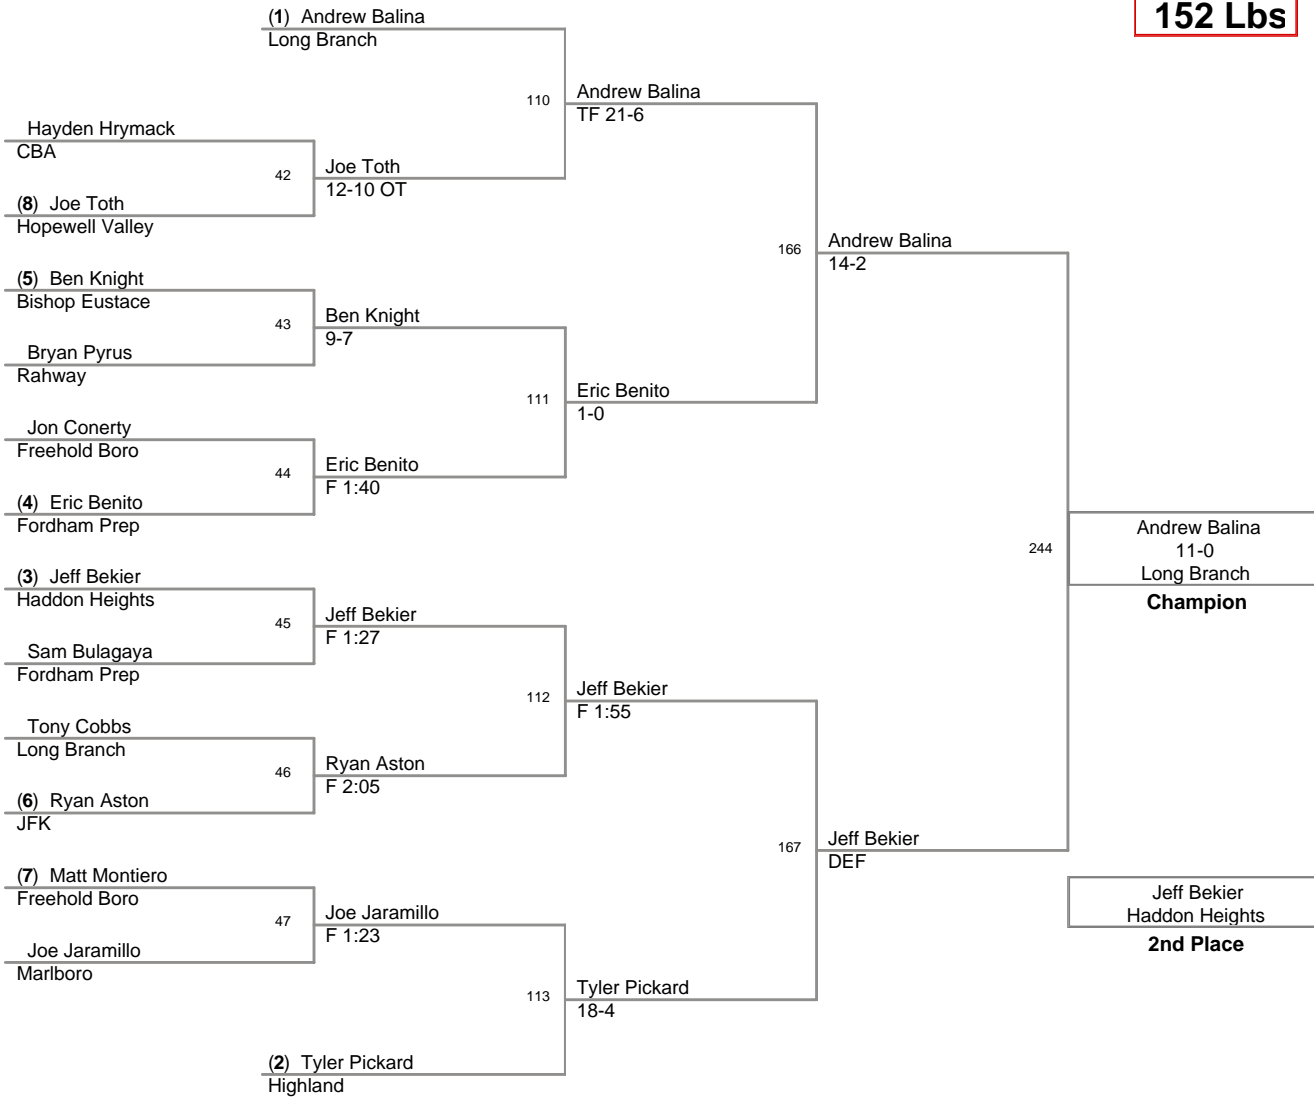

3rd Annual Winter Wave
Classic

135 Lbs

3rd Annual Winter Wave
Classic

140 Lbs

3rd Annual Winter Wave
Classic

145 Lbs

3rd Annual Winter Wave
Classic

152 Lbs