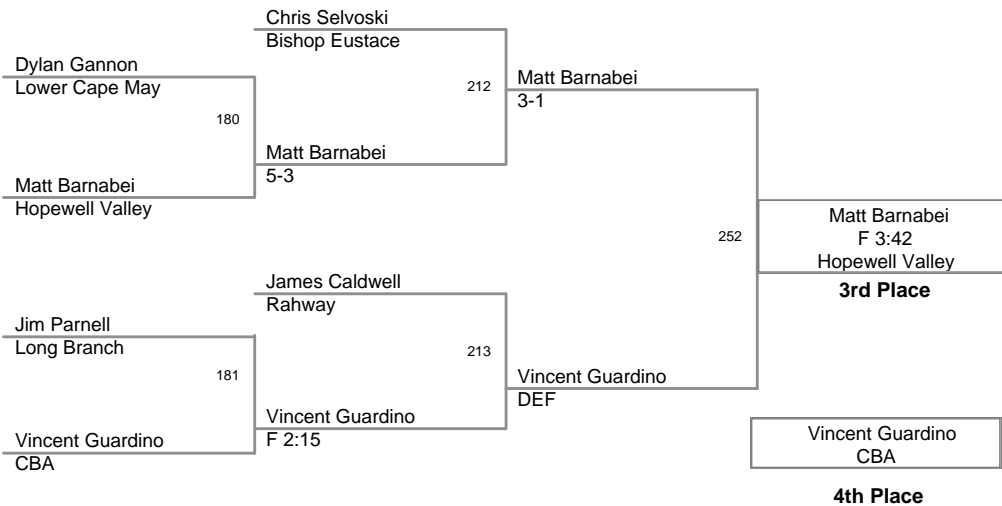

3rd Annual Winter Wave
Classic

160 Lbs

3rd Annual Winter Wave
Classic

171 Lbs

3rd Annual Winter Wave
Classic

189 Lbs

3rd Annual Winter Wave
Classic

215 Lbs