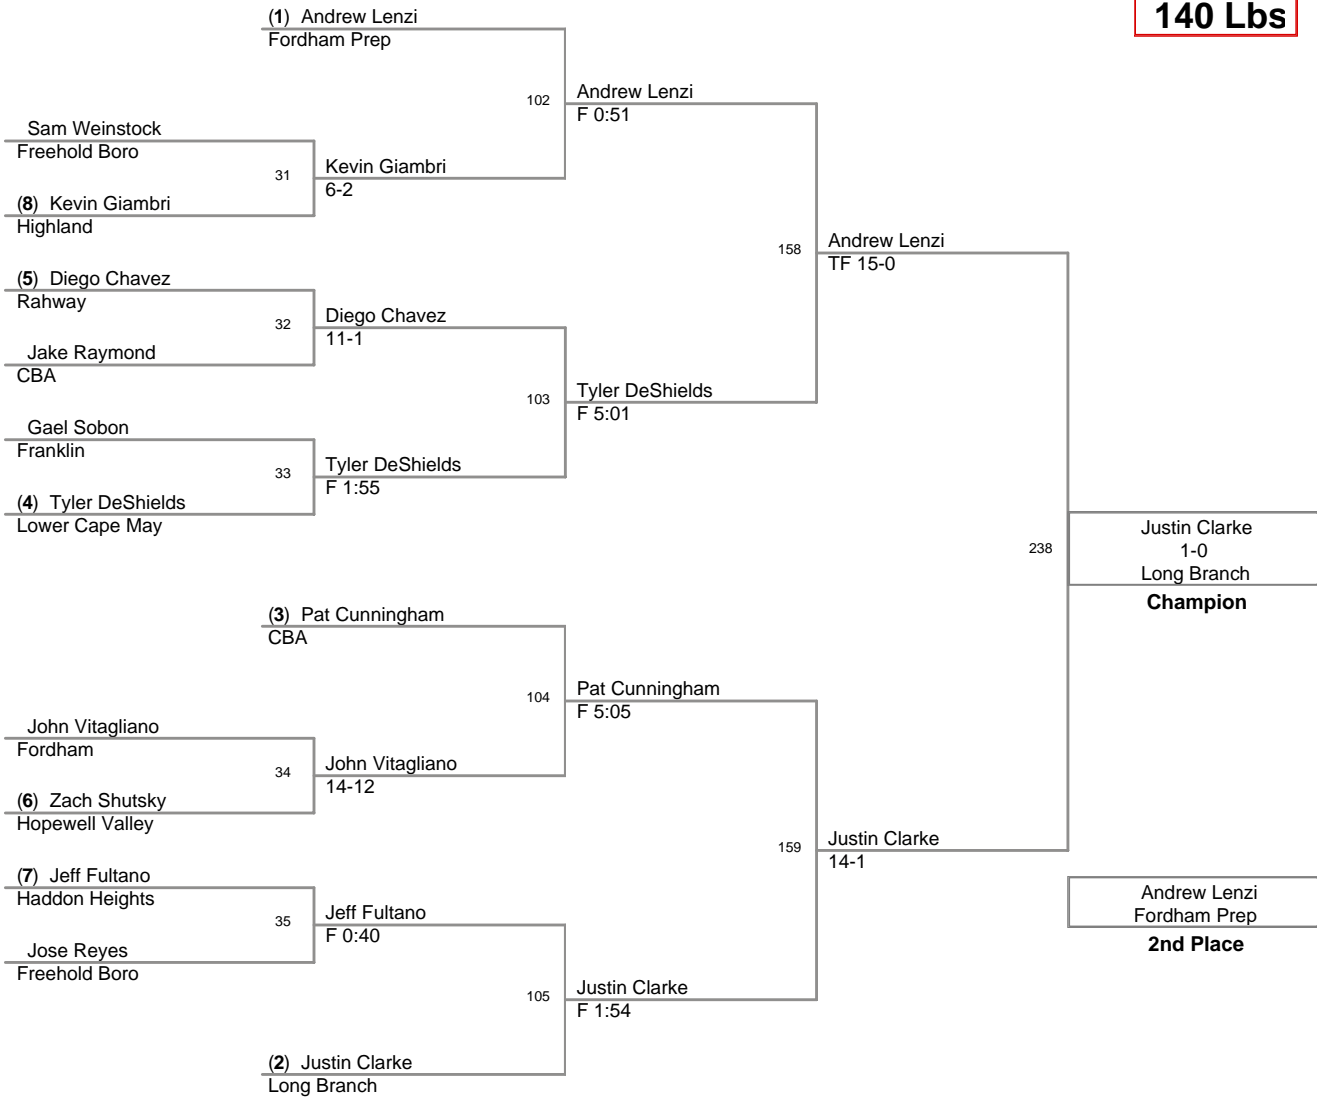

3rd Annual Winter Wave
Classic

140 Lbs