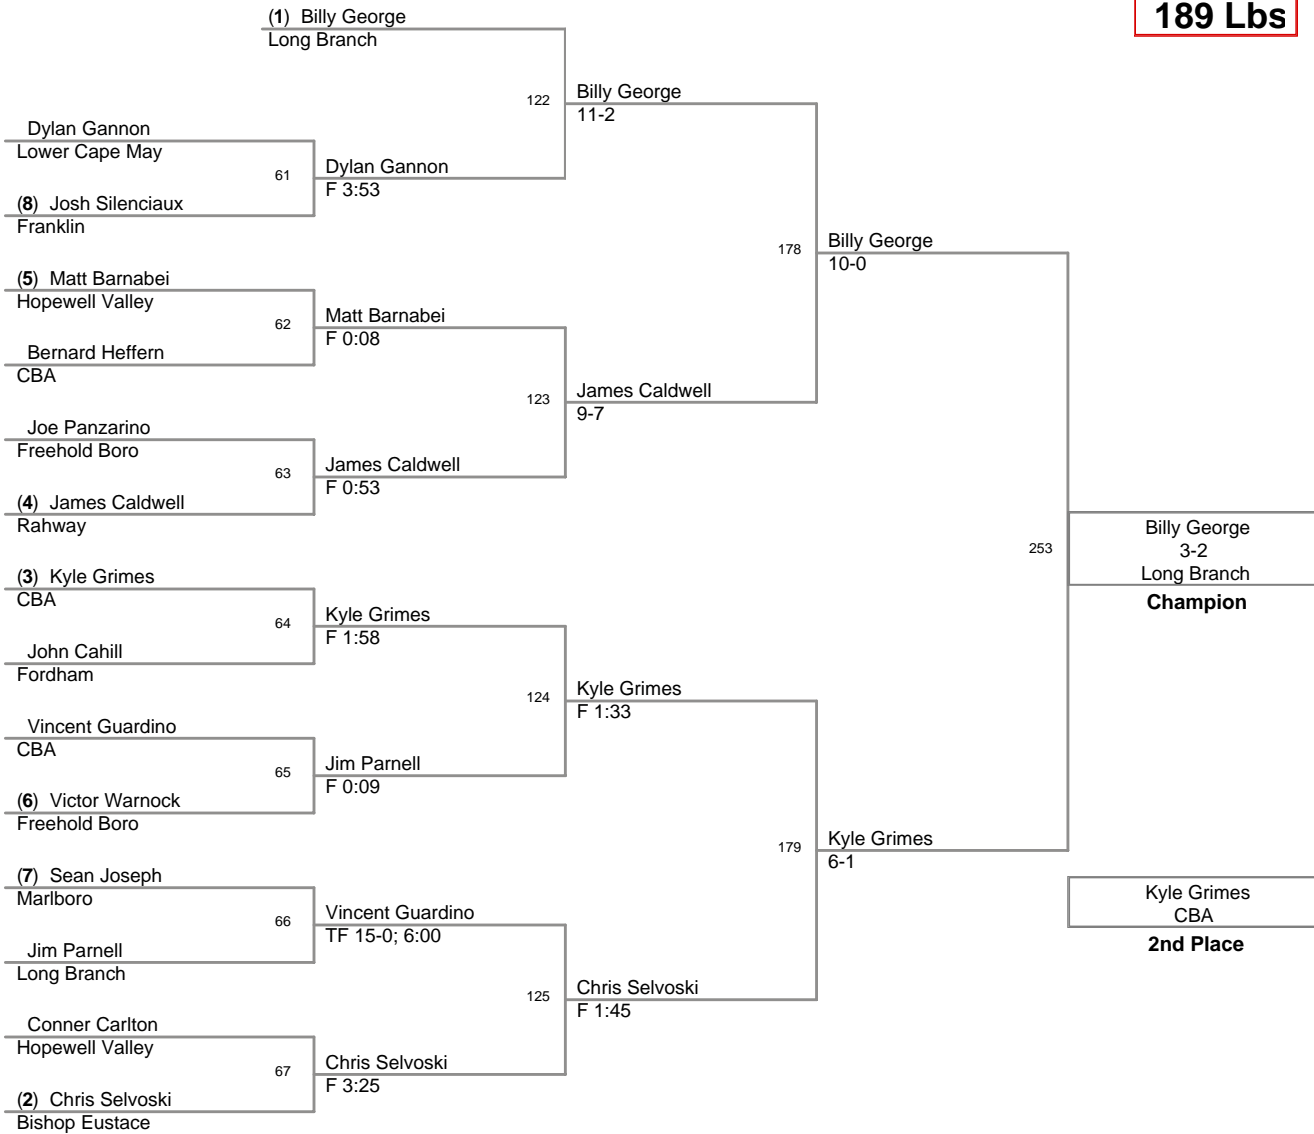

3rd Annual Winter Wave
Classic

160 Lbs

3rd Annual Winter Wave
Classic

171 Lbs

3rd Annual Winter Wave
Classic

189 Lbs

3rd Annual Winter Wave
Classic

215 Lbs