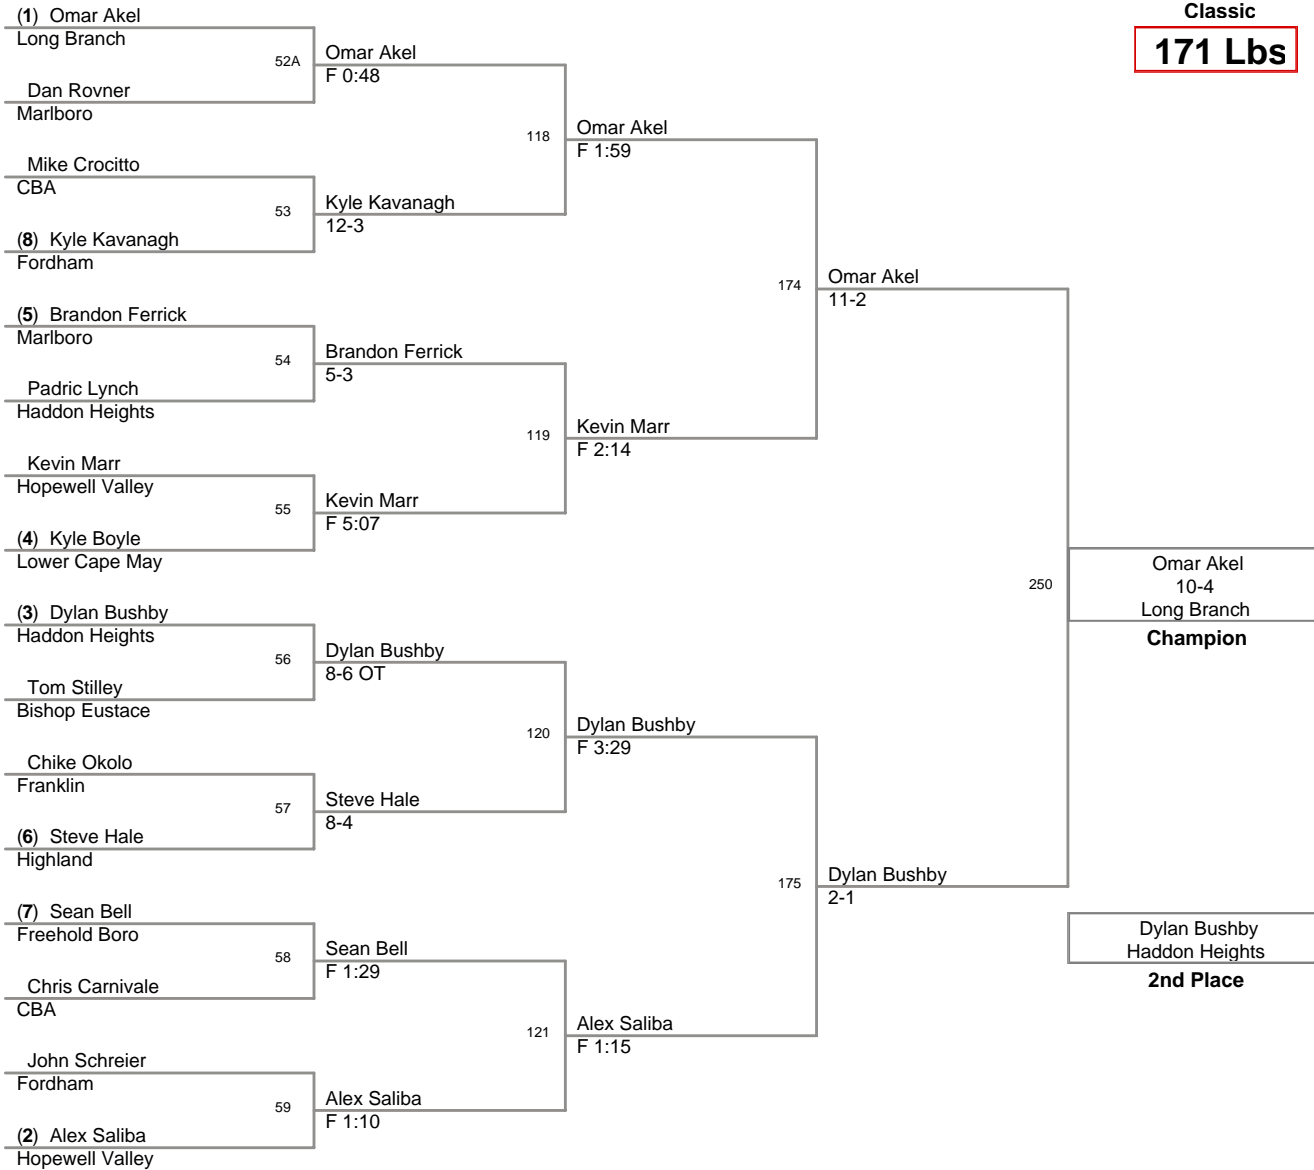

3rd Annual Winter Wave
Classic

171 Lbs