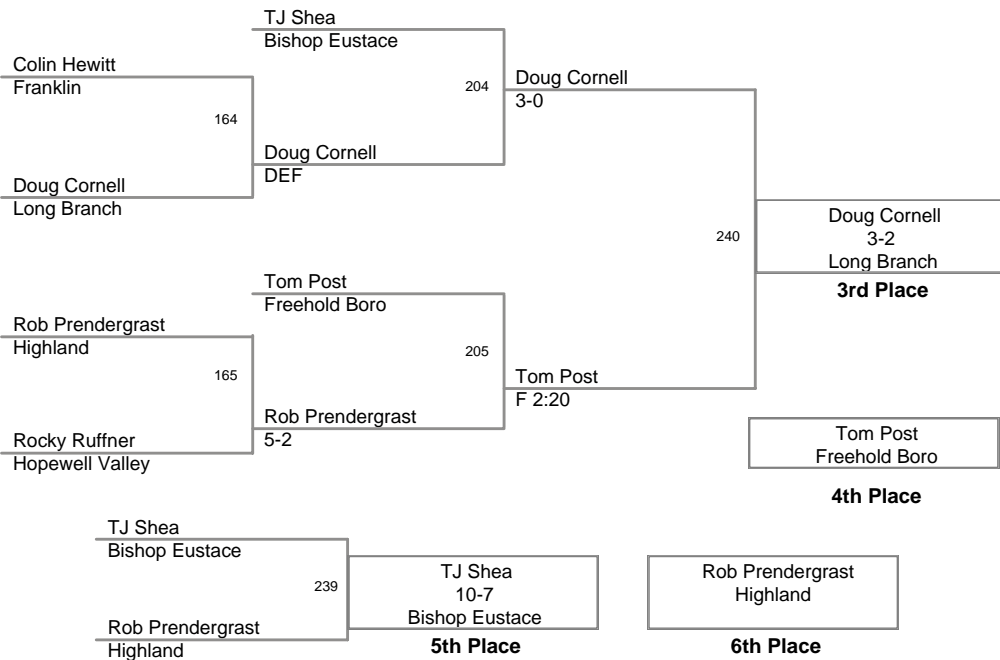

3rd Annual Winter Wave
Classic

135 Lbs

3rd Annual Winter Wave
Classic

140 Lbs

3rd Annual Winter Wave
Classic

145 Lbs

3rd Annual Winter Wave
Classic

152 Lbs