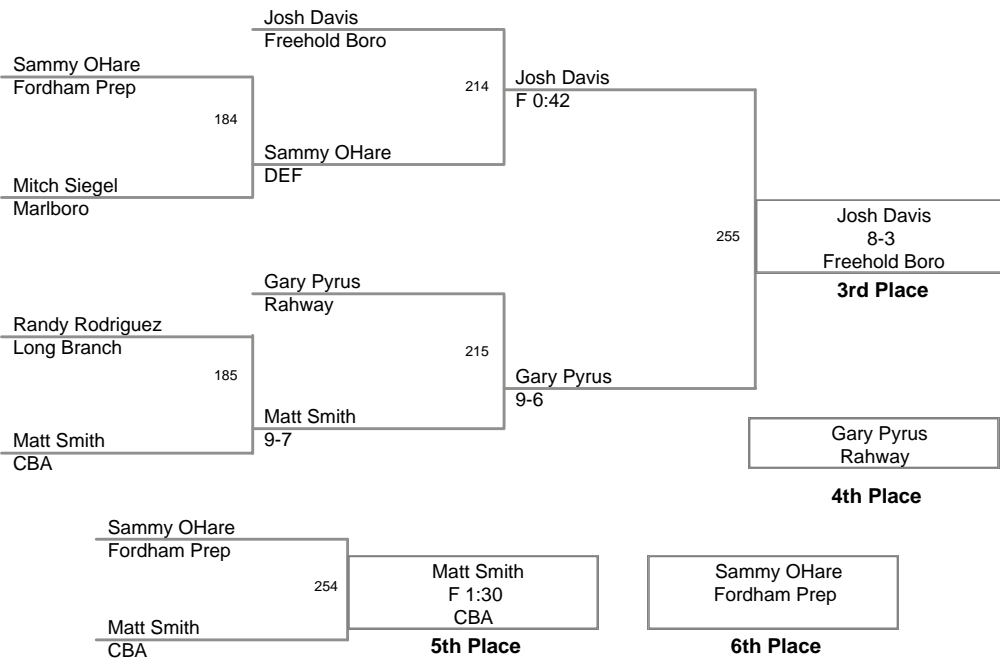

3rd Annual Winter Wave
Classic

160 Lbs

3rd Annual Winter Wave
Classic

171 Lbs

3rd Annual Winter Wave
Classic

189 Lbs

3rd Annual Winter Wave
Classic

215 Lbs