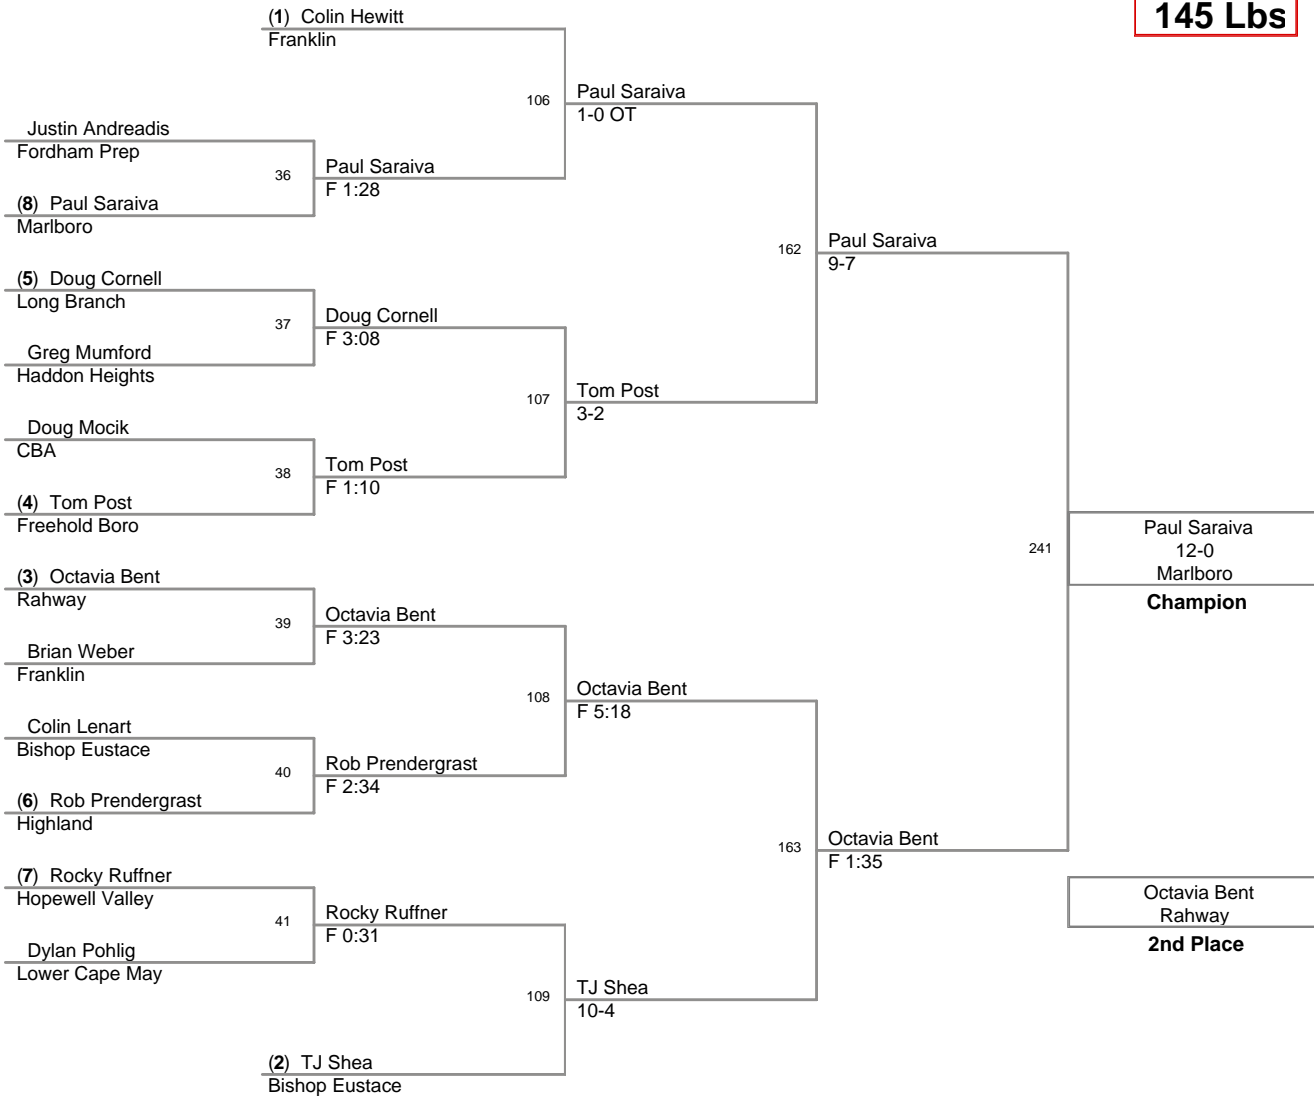

3rd Annual Winter Wave
Classic

135 Lbs

3rd Annual Winter Wave
Classic

140 Lbs

3rd Annual Winter Wave
Classic

145 Lbs

3rd Annual Winter Wave
Classic

152 Lbs