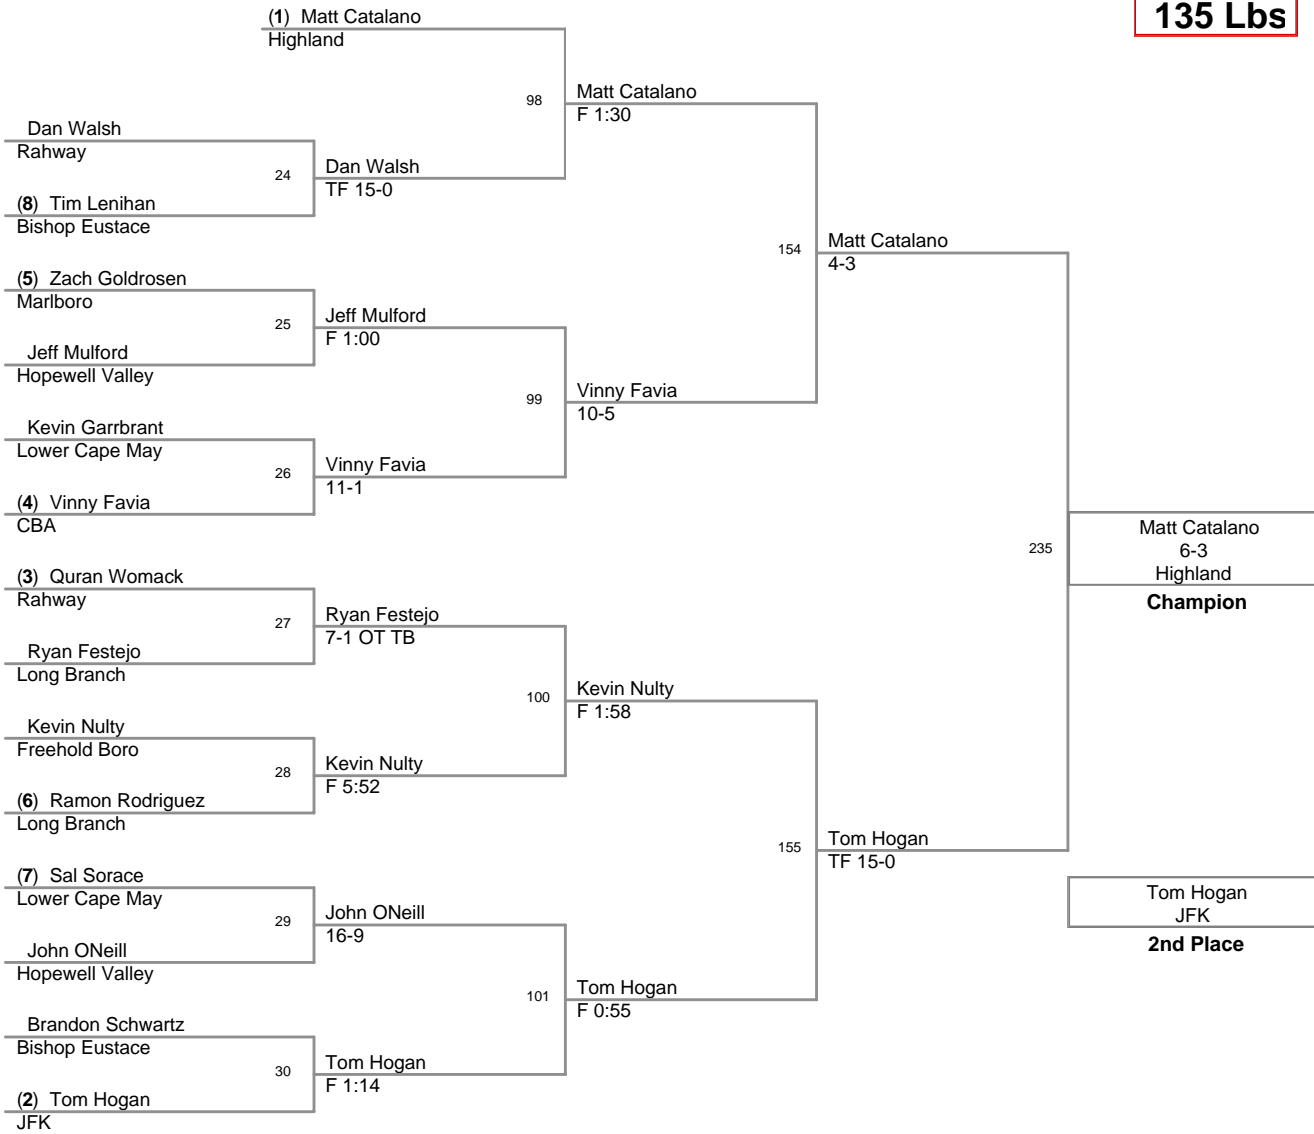

3rd Annual Winter Wave
Classic

135 Lbs