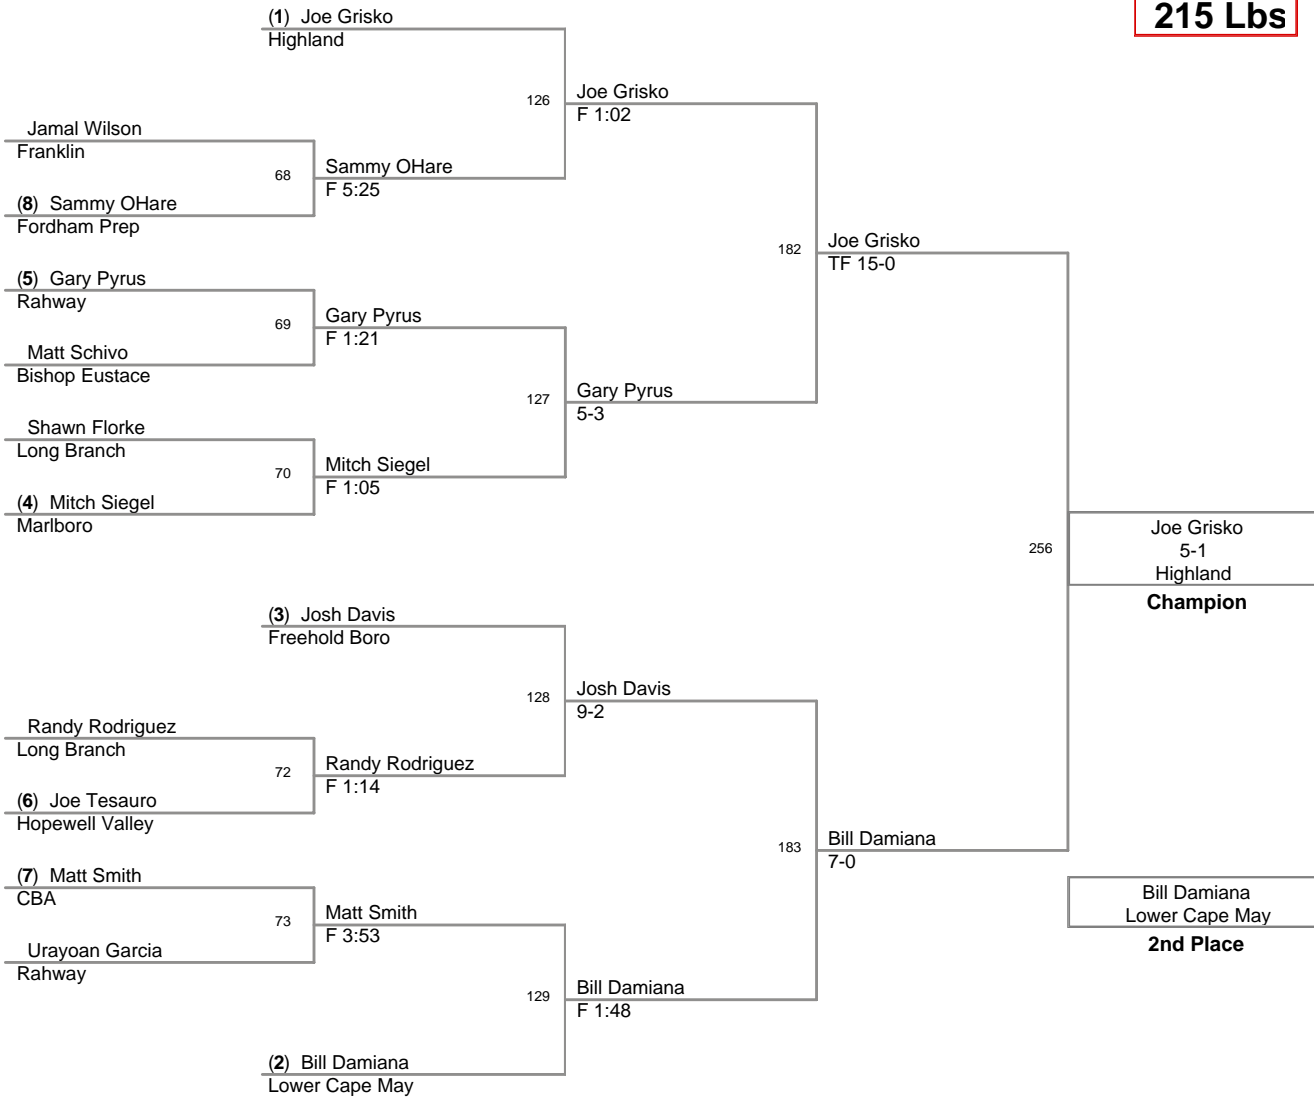

3rd Annual Winter Wave
Classic

160 Lbs

3rd Annual Winter Wave
Classic

171 Lbs

3rd Annual Winter Wave
Classic

189 Lbs

3rd Annual Winter Wave
Classic

215 Lbs