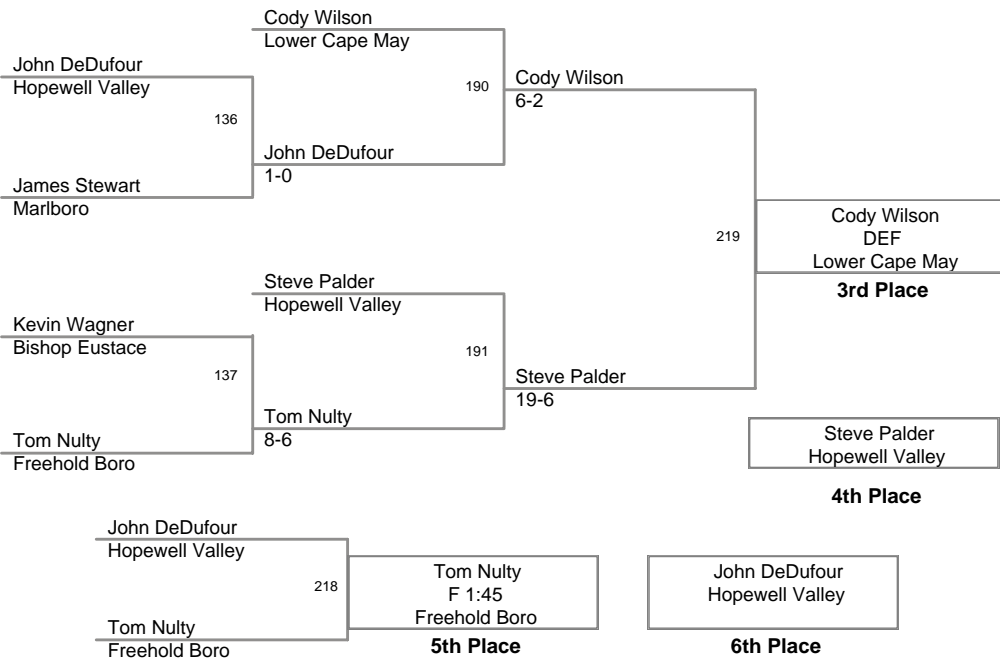

3rd Annual Winter Wave
Classic

103 Lbs

3rd Annual Winter Wave
Classic

112 Lbs

3rd Annual Winter Wave
Classic

119 Lbs

3rd Annual Winter Wave
Classic

125 Lbs