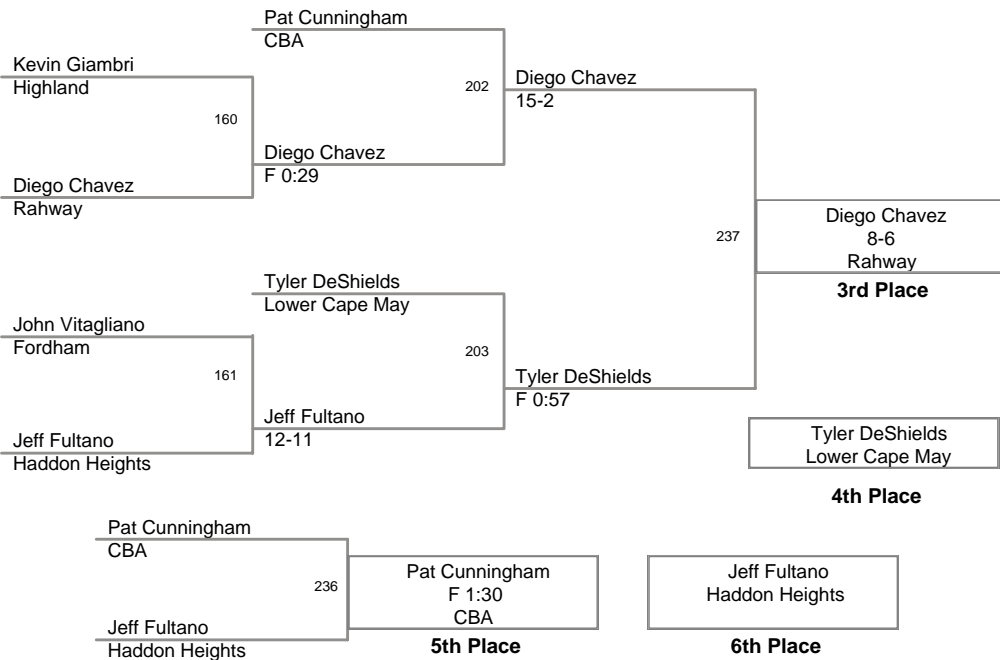

3rd Annual Winter Wave
Classic

140 Lbs