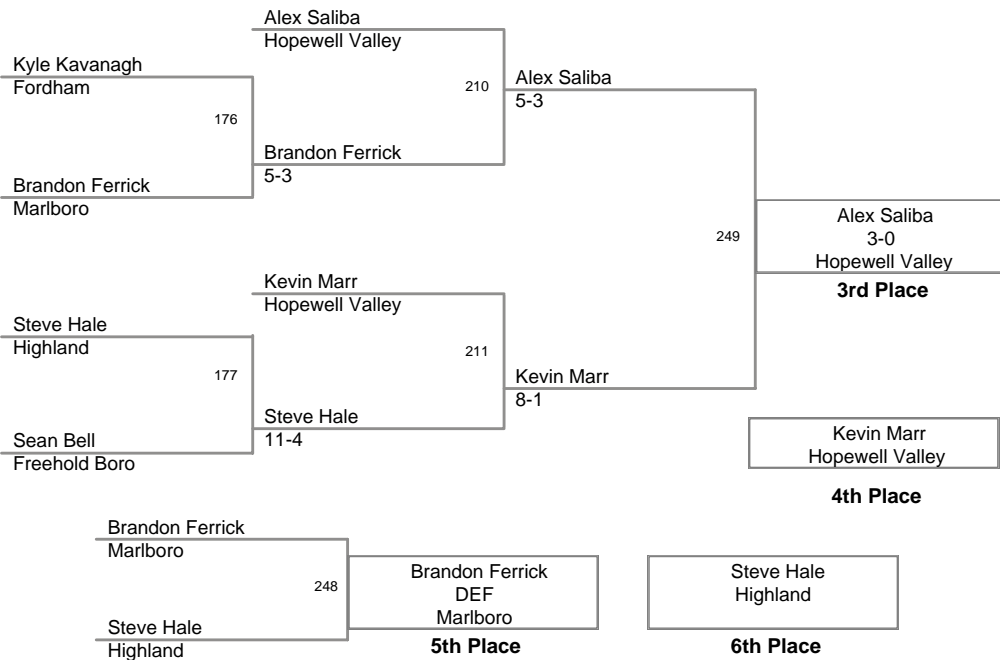

3rd Annual Winter Wave
Classic

171 Lbs