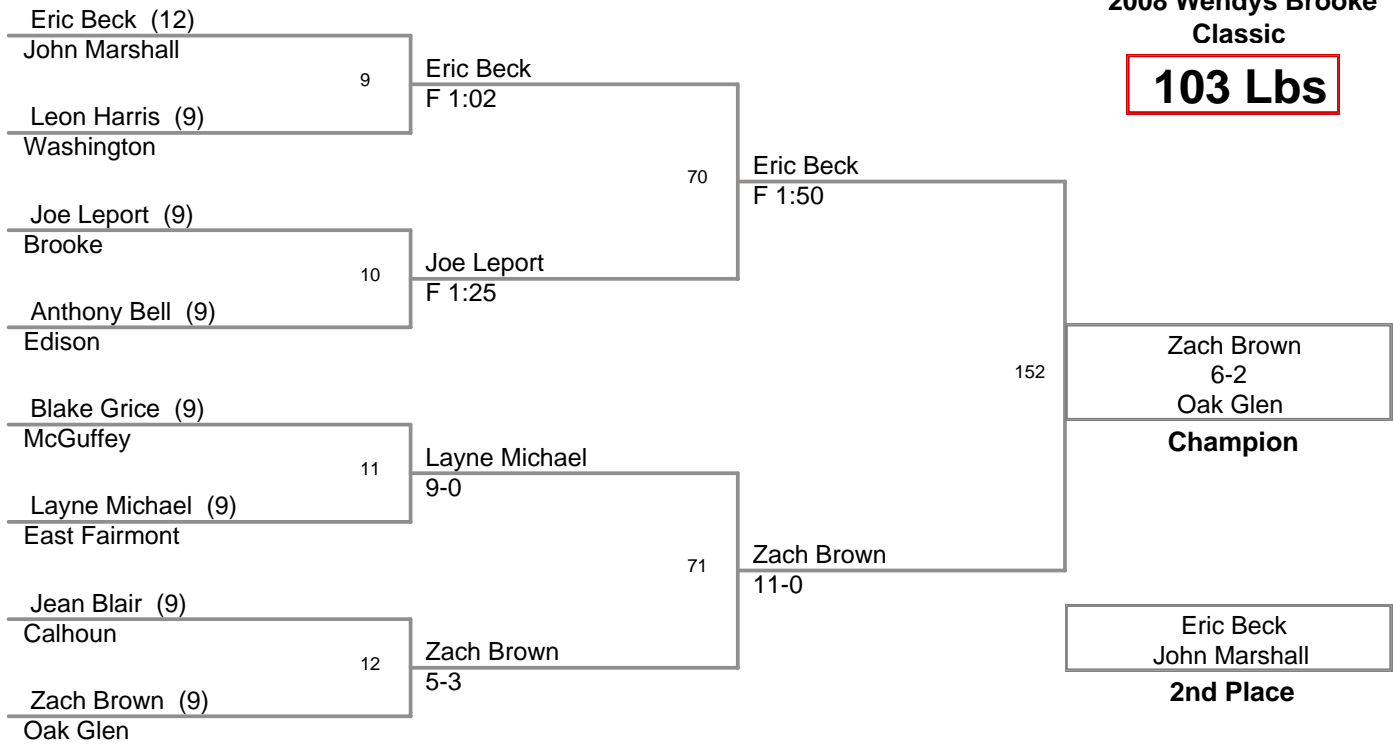

Wrestlers Remaining as of ...

Championship Round **Finals**

Consolation Round **Consy Finals**

Export

Print

Help

2008 Wendys Brooke  
Classic

**103 Lbs**