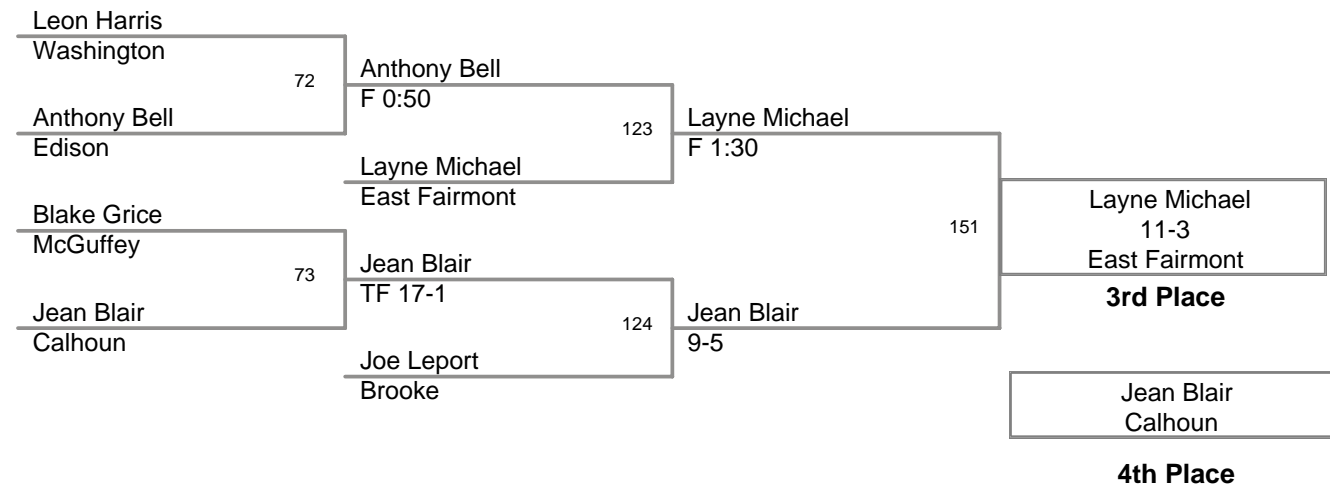

Wrestlers Remaining as of ...

Championship Round **Finals**

Consolation Round **Consy Finals**

Export

Print

Help

2008 Wendys Brooke  
Classic

**103 Lbs**