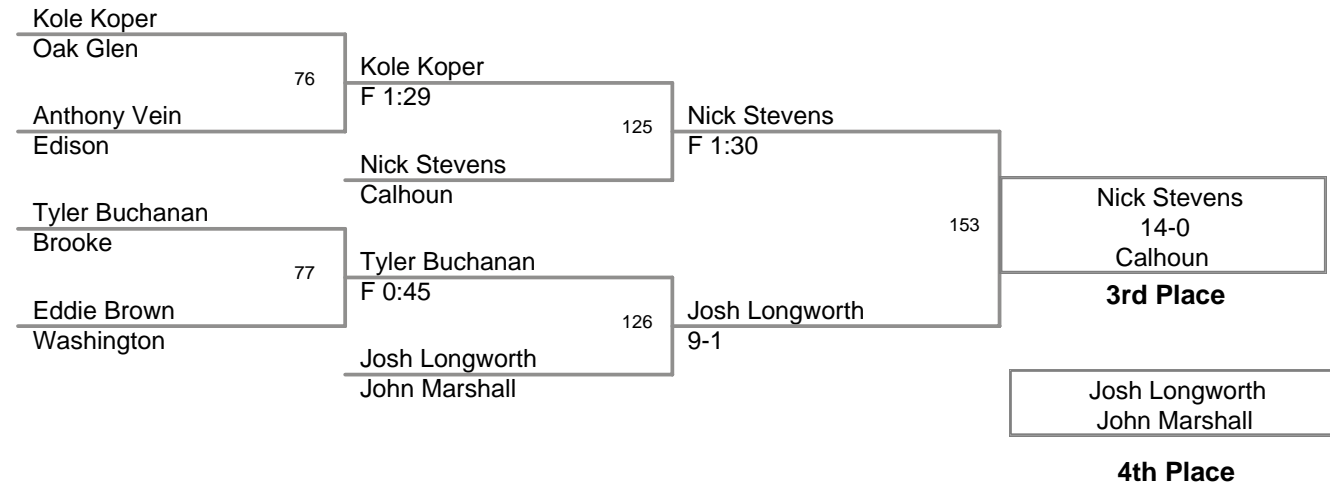

2008 Wendys Brooke
Classic

112 Lbs