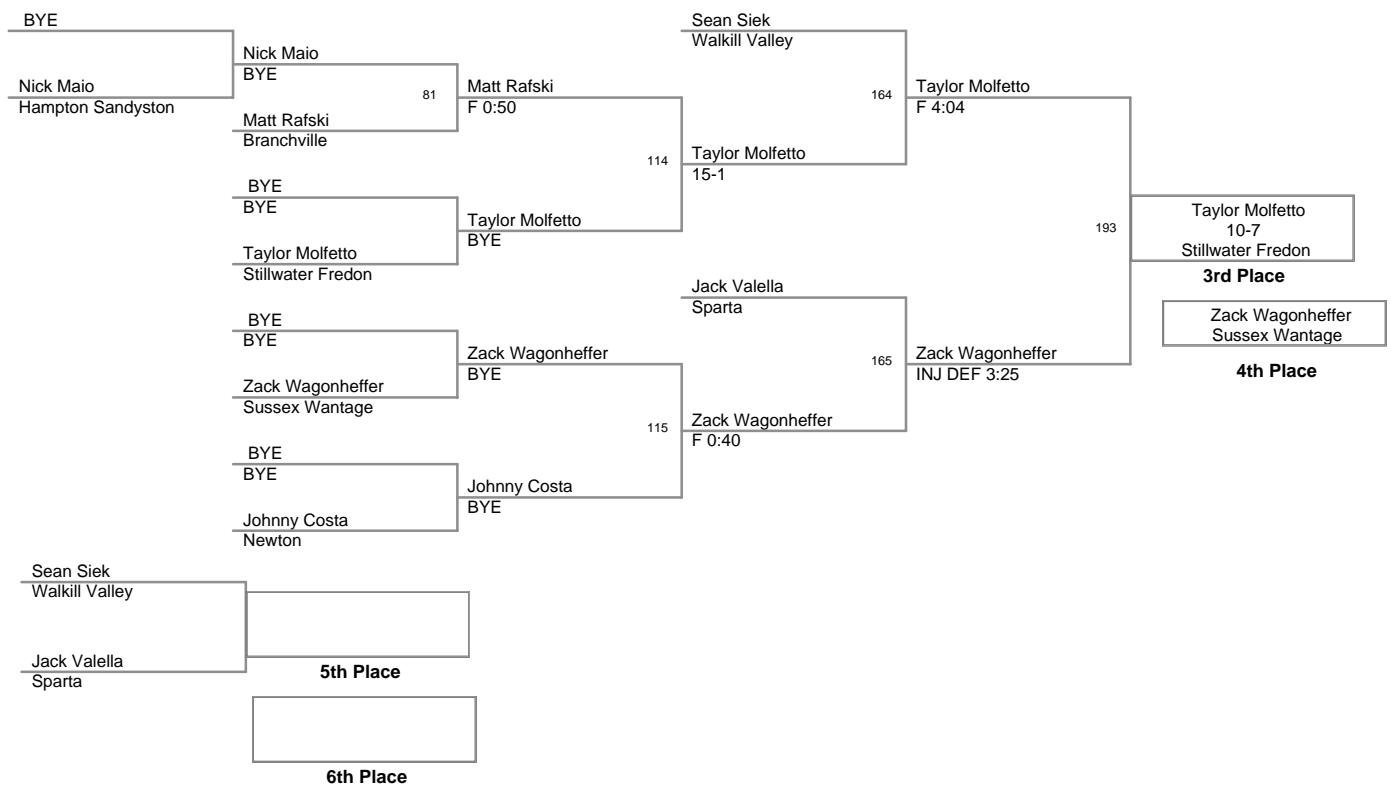

2008 SCMCWL  
Championships

**SHWT**

2008 SCMCWL  
Championships

**HWT Lbs**

2008 SCMCWL  
Championships

**55 Lbs**

**2008 SMCWL  
Championships**

**78 Lbs**

2008 SCMCWL  
Championships

**90 Lbs**

2008 SMCWL  
Championships

**98 Lbs**

2008 SMCWL  
Championships

**123 Lbs**

2008 SCMCWL  
Championships

**130 Lbs**