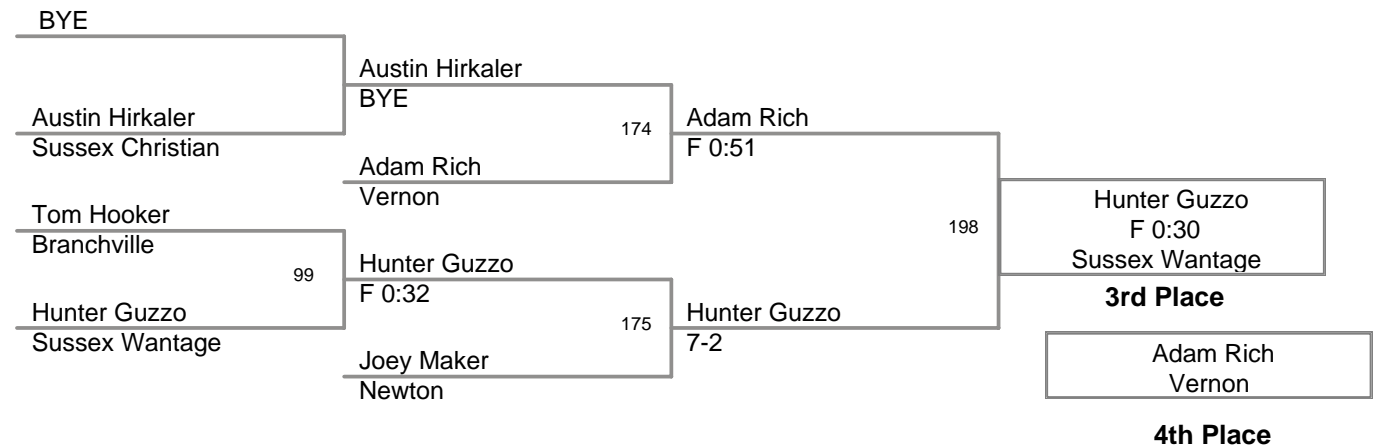

2008 SCMCWL  
Championships

**SHWT**

2008 SCMCWL  
Championships

**HWT Lbs**

2008 SCMCWL  
Championships

**55 Lbs**

**2008 SMCWL  
Championships**

**78 Lbs**

2008 SCMCWL  
Championships

**90 Lbs**

2008 SMCWL  
Championships

**98 Lbs**

2008 SMCWL  
Championships

**123 Lbs**

2008 SCMCWL  
Championships

**130 Lbs**