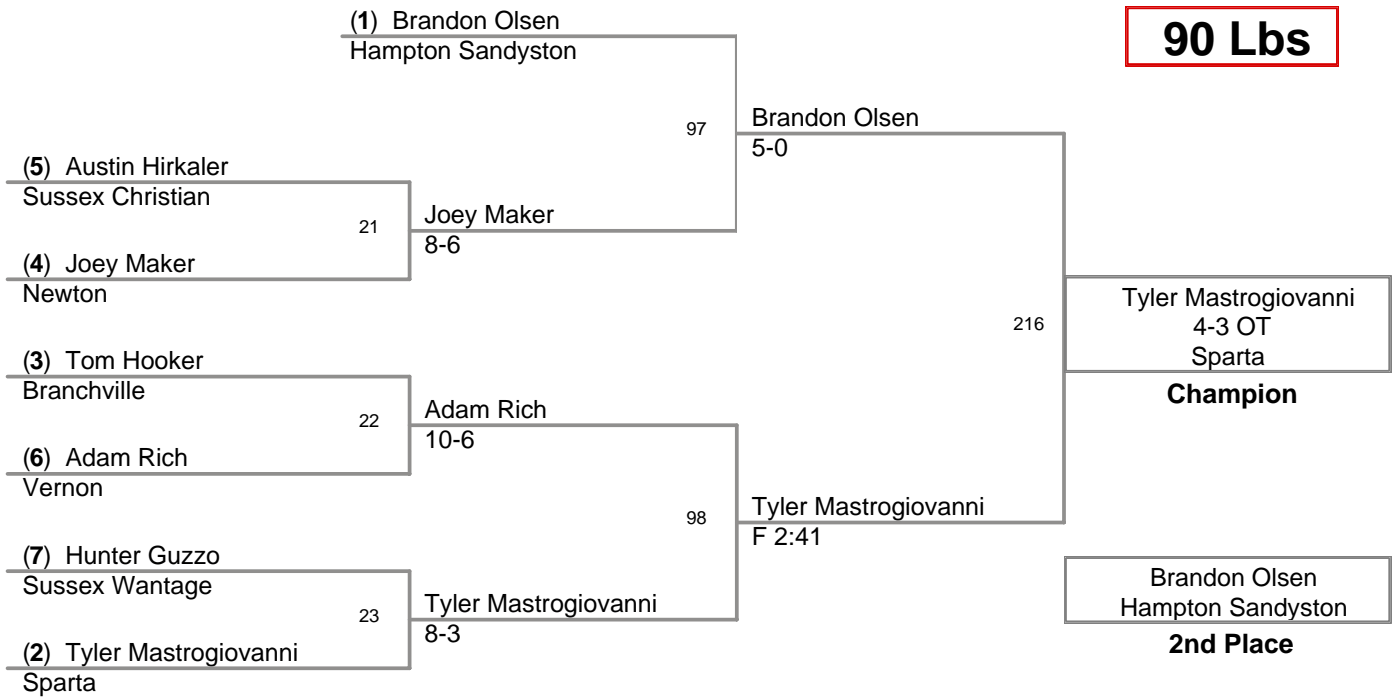

2008 SCMCWL  
Championships

**SHWT**

2008 SCMCWL  
Championships

**HWT Lbs**

2008 SCMCWL  
Championships

**55 Lbs**

**2008 SMCWL  
Championships**

**78 Lbs**

2008 SCMCWL  
Championships

**90 Lbs**

2008 SMCWL  
Championships

**98 Lbs**

2008 SMCWL  
Championships

**123 Lbs**

2008 SCMCWL  
Championships

**130 Lbs**