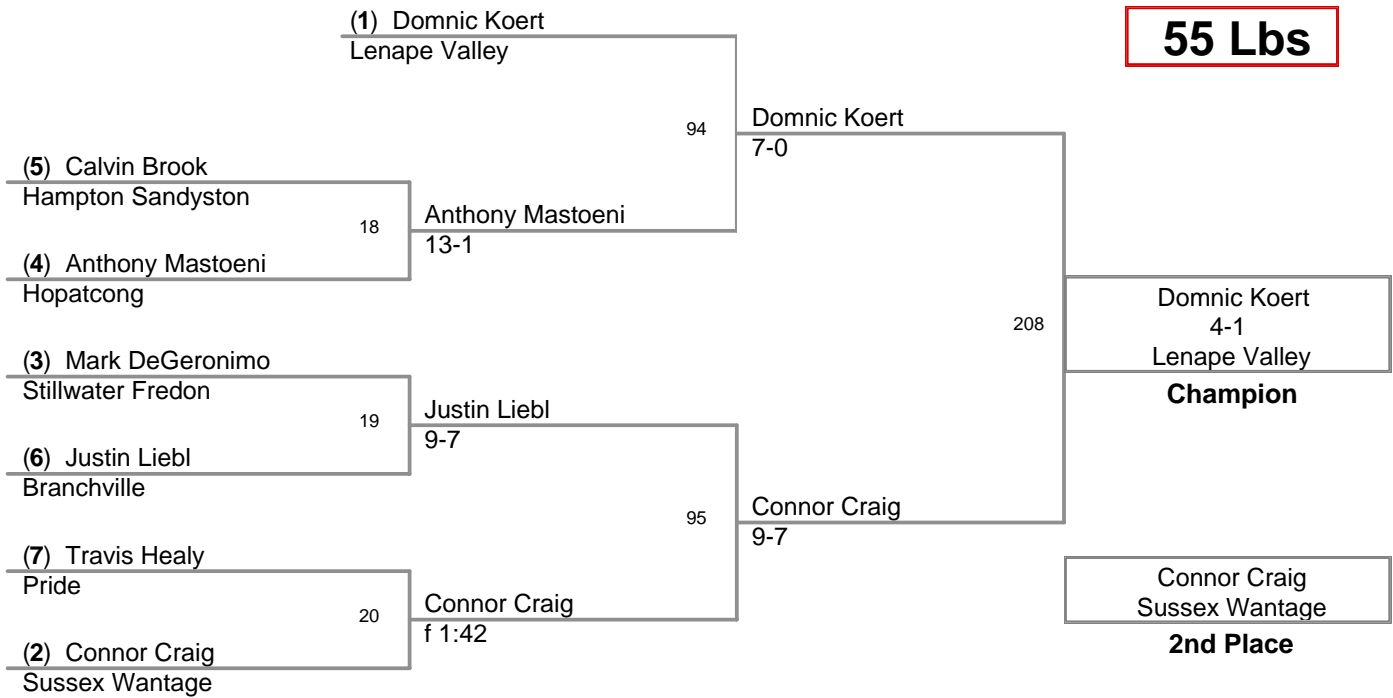

2008 SCMCWL  
Championships

**SHWT**

2008 SCMCWL  
Championships

**HWT Lbs**

2008 SCMCWL  
Championships

**55 Lbs**

**2008 SMCWL  
Championships**

**78 Lbs**

2008 SCMCWL  
Championships

**90 Lbs**

2008 SMCWL  
Championships

**98 Lbs**

2008 SMCWL  
Championships

**123 Lbs**

2008 SCMCWL  
Championships

**130 Lbs**

2008 SCMCWL  
Championships

**147 Lbs**