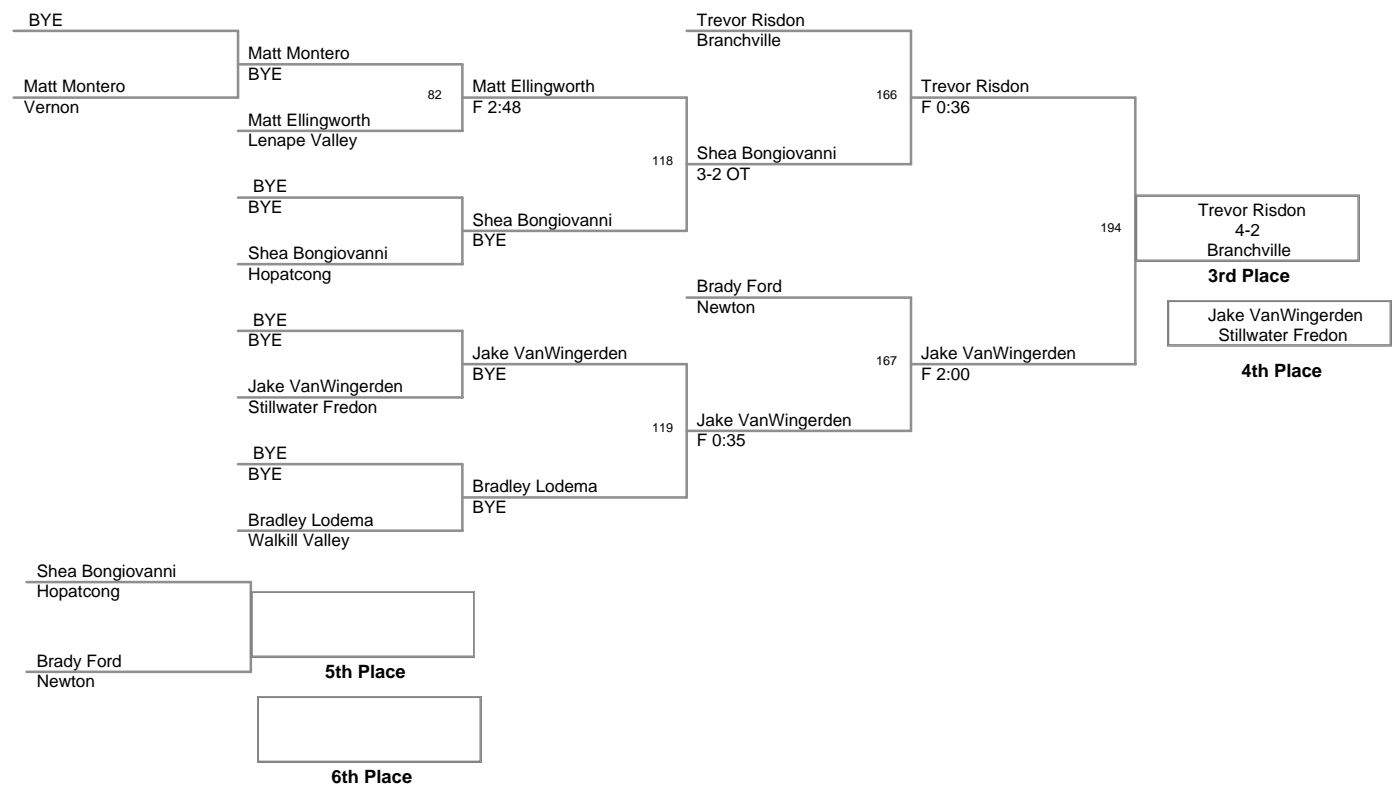

2008 SCMCWL  
Championships

**SHWT**

2008 SCMCWL  
Championships

**HWT Lbs**

2008 SCMCWL  
Championships

**55 Lbs**

**2008 SMCWL  
Championships**

**78 Lbs**