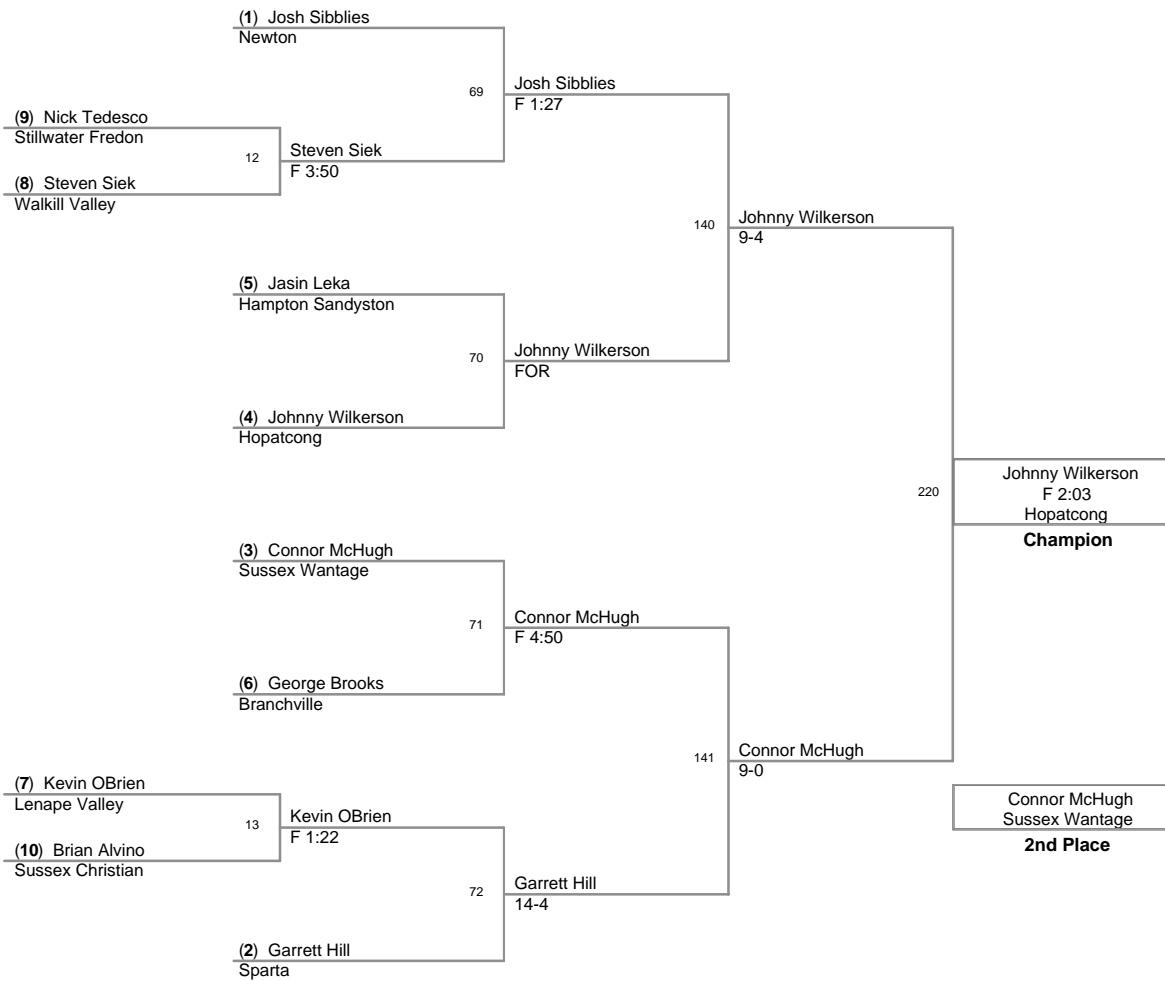

2008 SCMCWL  
Championships

**90 Lbs**

2008 SMCWL  
Championships

**98 Lbs**

2008 SMCWL  
Championships

**123 Lbs**

2008 SCMCWL  
Championships

**130 Lbs**