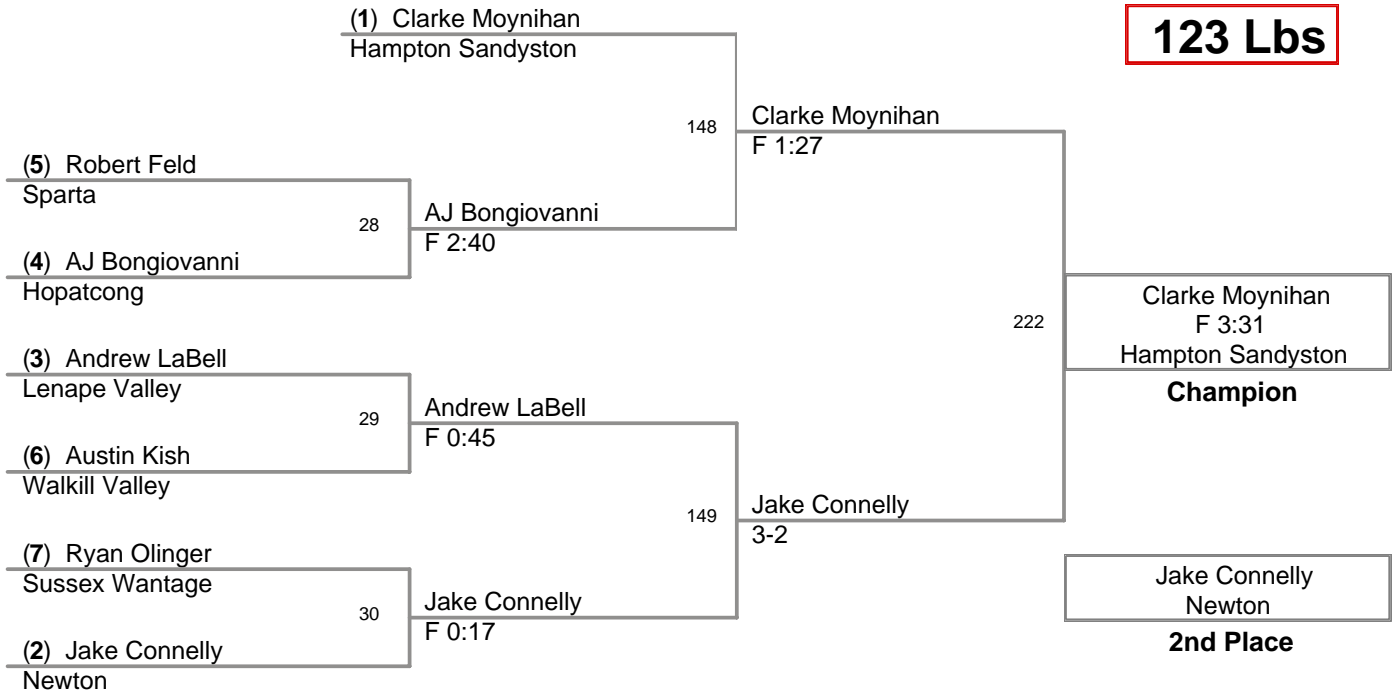

2008 SCMCWL  
Championships

**SHWT**

2008 SCMCWL  
Championships

**HWT Lbs**

2008 SCMCWL  
Championships

**55 Lbs**

**2008 SMCWL  
Championships**

**78 Lbs**

2008 SCMCWL  
Championships

**90 Lbs**

2008 SMCWL  
Championships

**98 Lbs**

2008 SMCWL  
Championships

**123 Lbs**

2008 SCMCWL  
Championships

**130 Lbs**

2008 SCMCWL  
Championships

**147 Lbs**