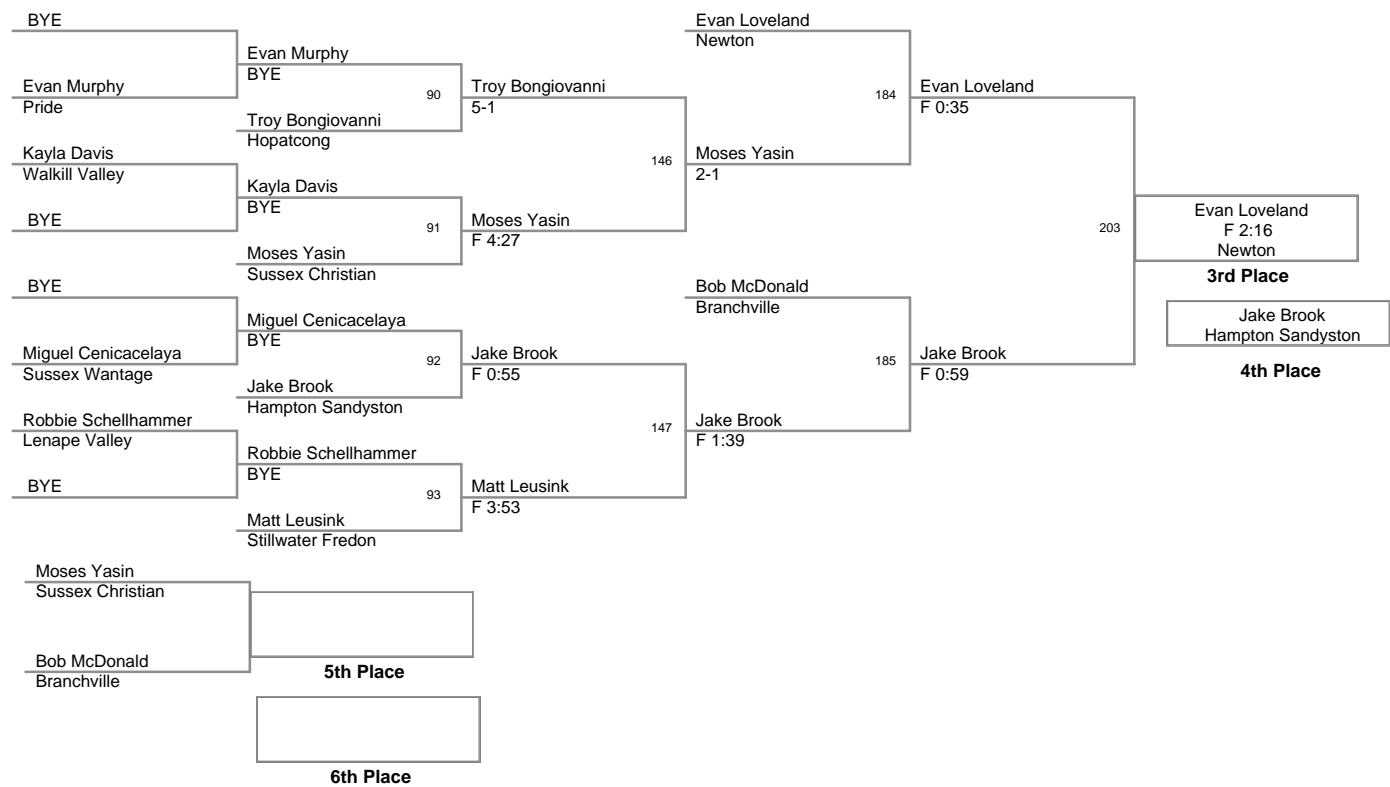

2008 SCMCWL  
Championships

**90 Lbs**

2008 SMCWL  
Championships

**98 Lbs**

2008 SMCWL  
Championships

**123 Lbs**

2008 SCMCWL  
Championships

**130 Lbs**