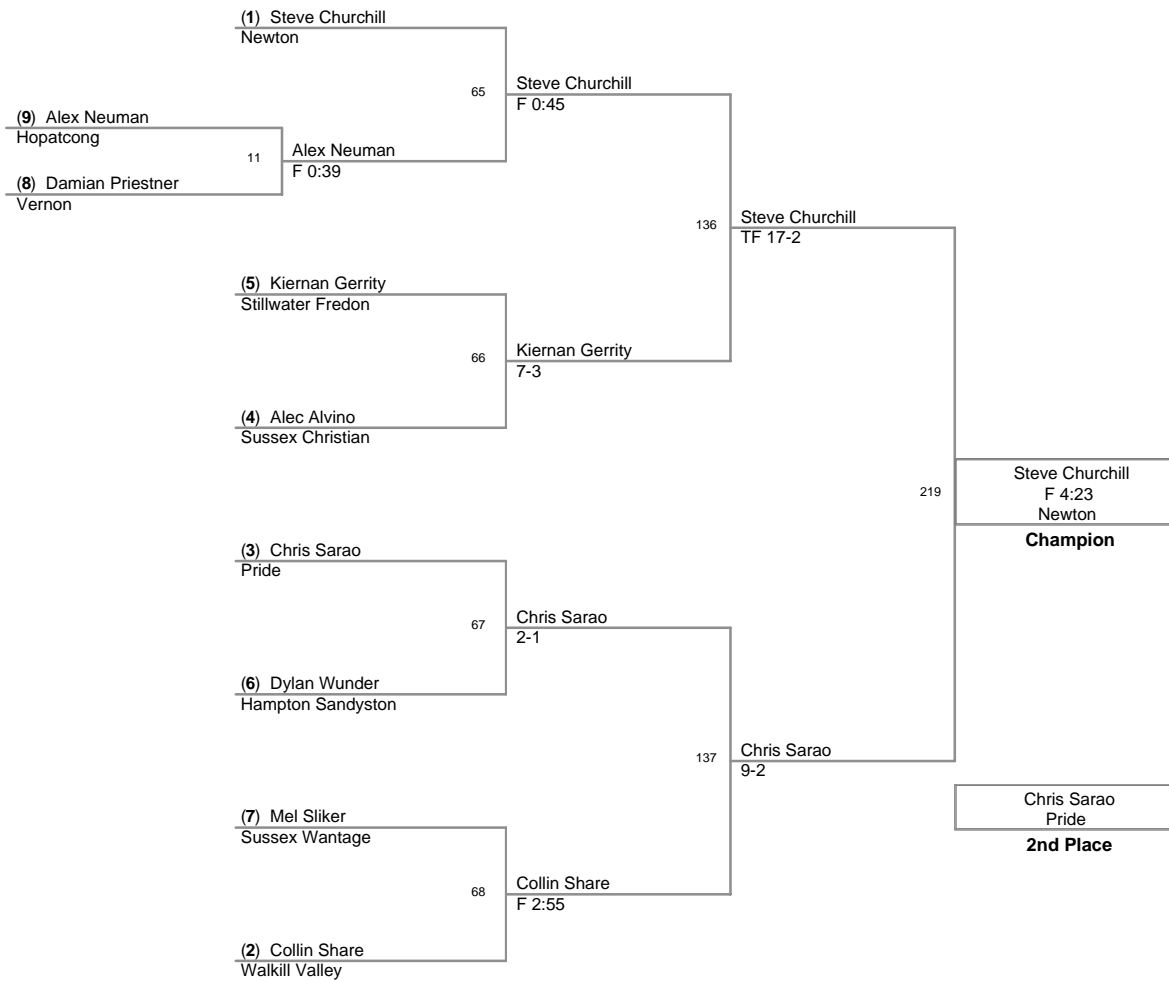

2008 SCMCWL  
Championships

**90 Lbs**

2008 SMCWL  
Championships

**98 Lbs**

2008 SMCWL  
Championships

**123 Lbs**

2008 SCMCWL  
Championships

**130 Lbs**