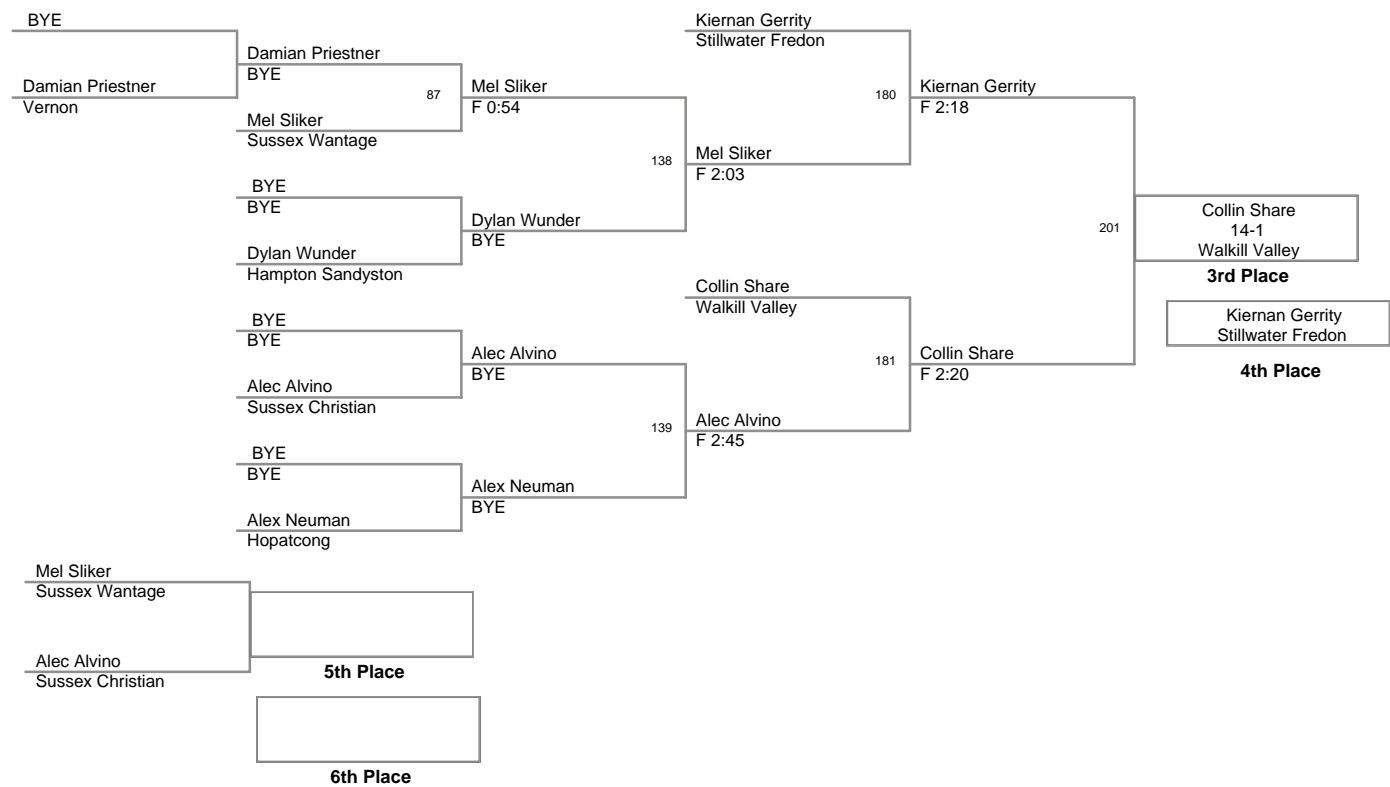

2008 SCMCWL  
Championships

**90 Lbs**

2008 SMCWL  
Championships

**98 Lbs**

2008 SMCWL  
Championships

**123 Lbs**

2008 SCMCWL  
Championships

**130 Lbs**