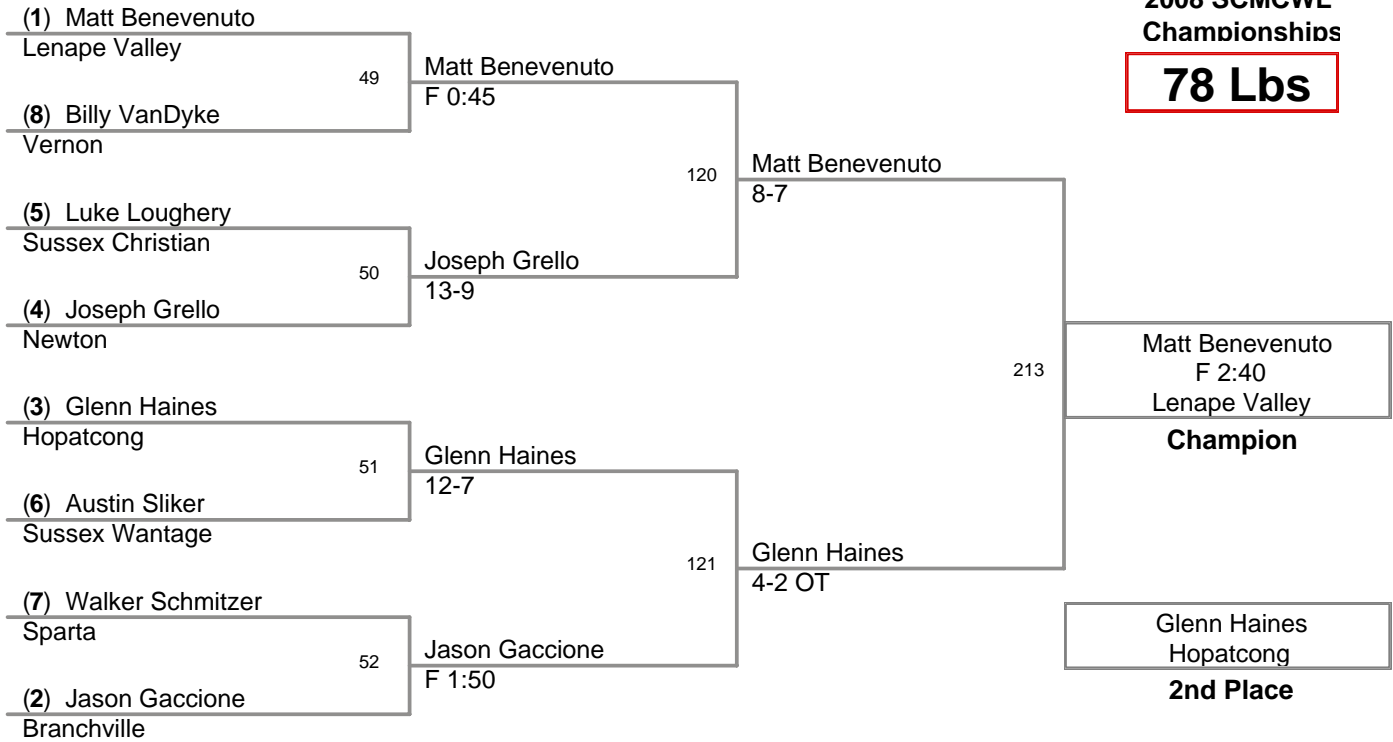

2008 SCMCWL  
Championships

**SHWT**

2008 SCMCWL  
Championships

**HWT Lbs**

2008 SCMCWL  
Championships

**55 Lbs**

**2008 SMCWL  
Championships**

**78 Lbs**

2008 SCMCWL  
Championships

**90 Lbs**

2008 SMCWL  
Championships

**98 Lbs**

2008 SMCWL  
Championships

**123 Lbs**

2008 SCMCWL  
Championships

**130 Lbs**