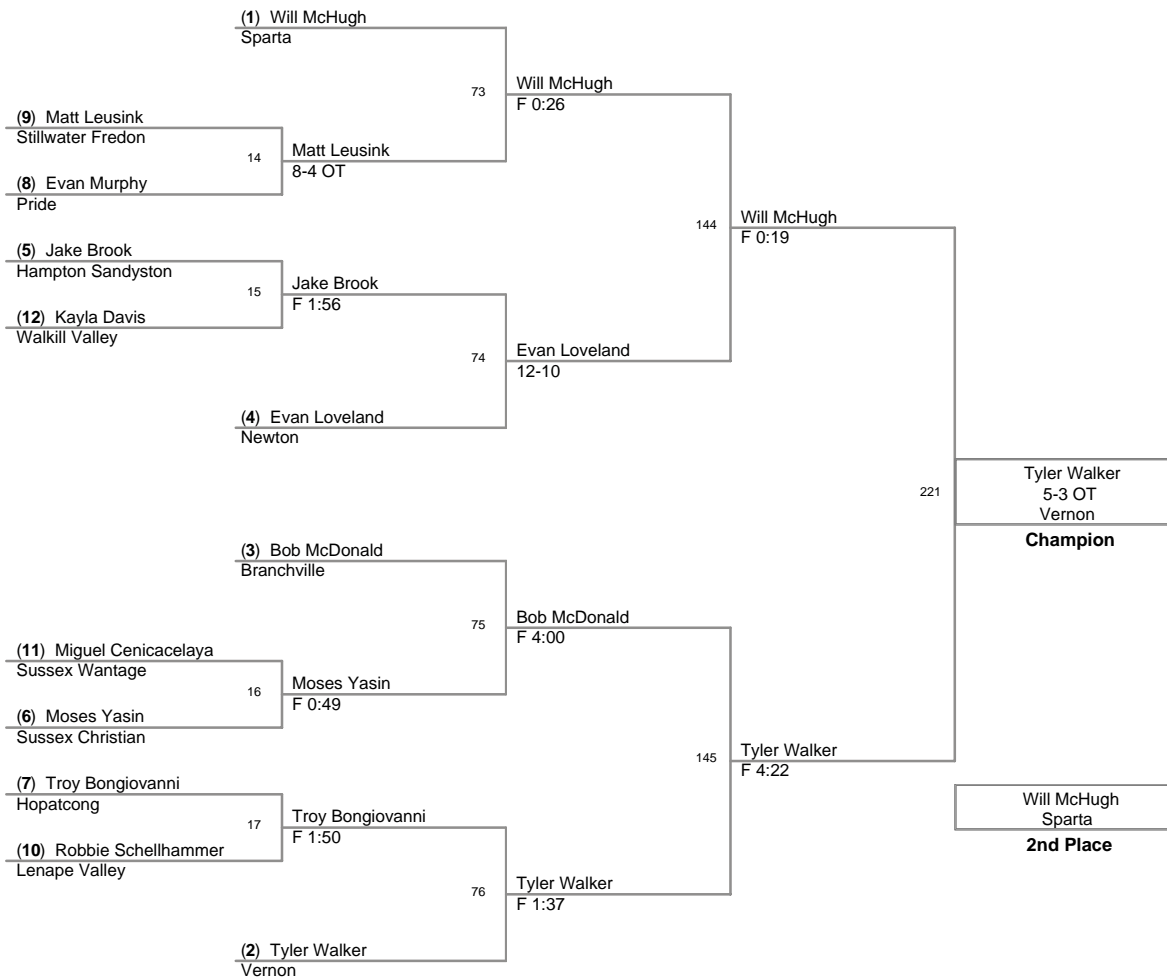

2008 SCMCWL  
Championships

**90 Lbs**

2008 SMCWL  
Championships

**98 Lbs**

2008 SMCWL  
Championships

**123 Lbs**

2008 SCMCWL  
Championships

**130 Lbs**