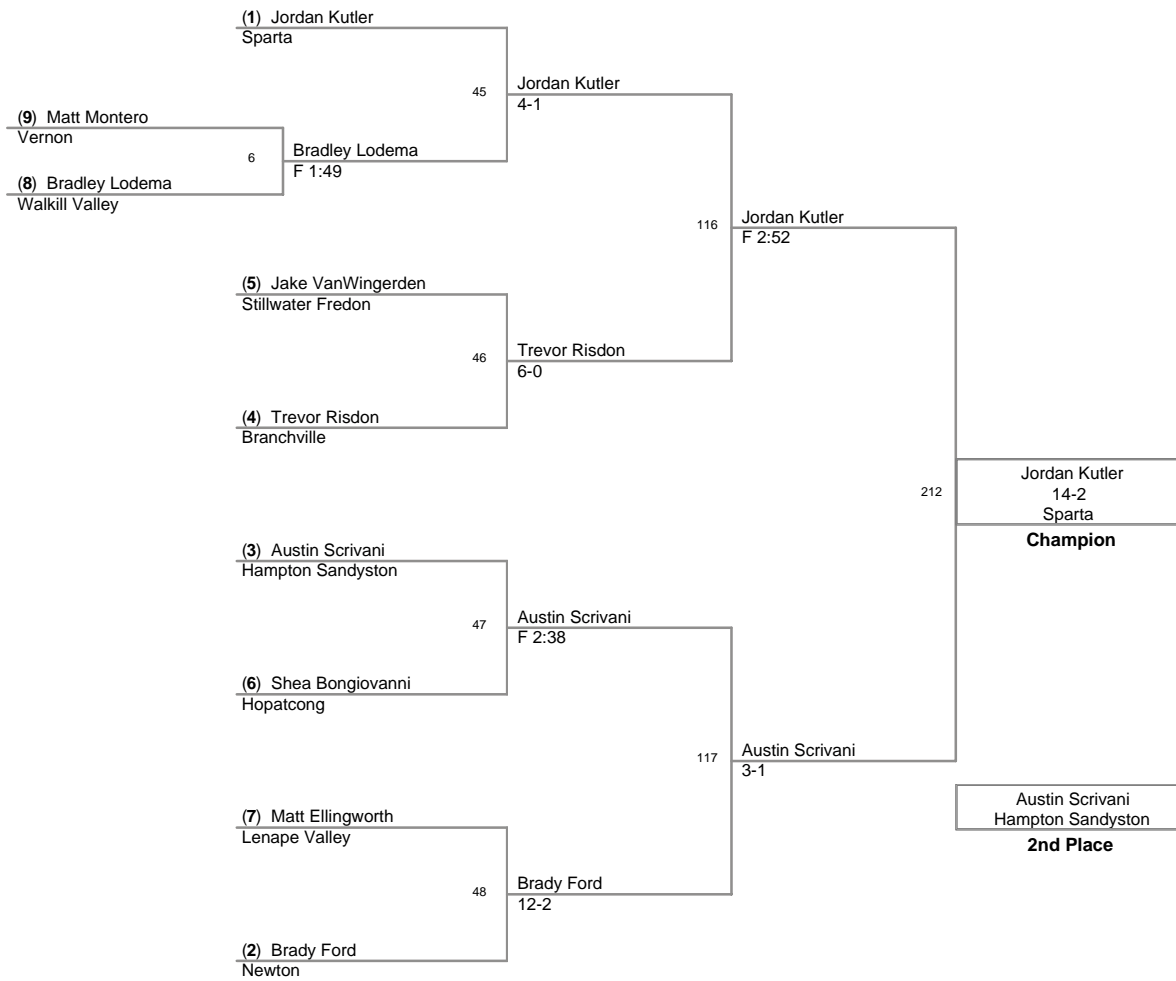

2008 SCMCWL  
Championships

**SHWT**

2008 SCMCWL  
Championships

**HWT Lbs**

2008 SCMCWL  
Championships

**55 Lbs**

**2008 SMCWL  
Championships**

**78 Lbs**

2008 SCMCWL  
Championships

**90 Lbs**

2008 SMCWL  
Championships

**98 Lbs**

2008 SMCWL  
Championships

**123 Lbs**

2008 SCMCWL  
Championships

**130 Lbs**