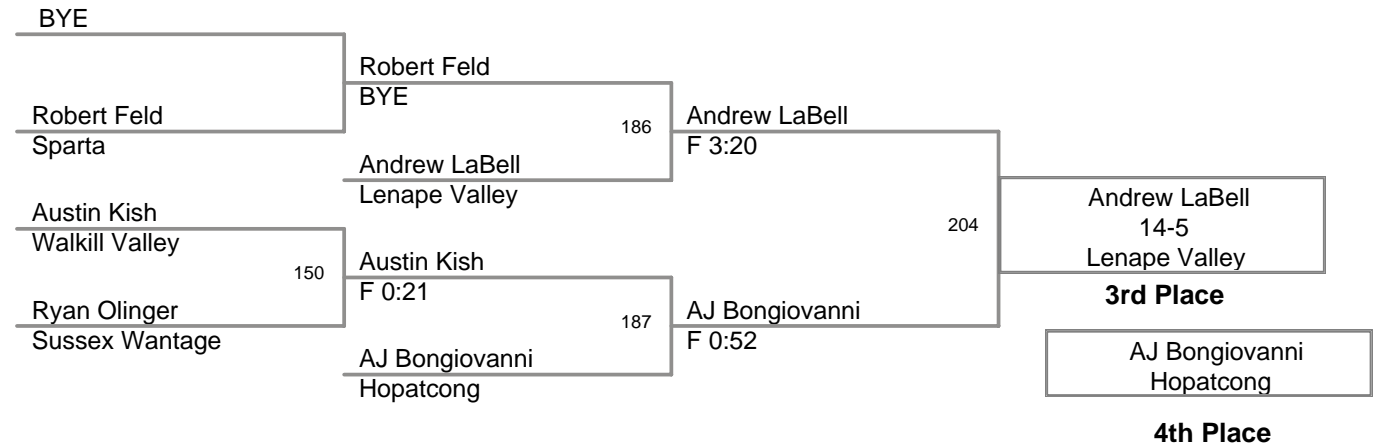

2008 SCMCWL  
Championships

**SHWT**

2008 SCMCWL  
Championships

**HWT Lbs**

2008 SCMCWL  
Championships

**55 Lbs**

**2008 SMCWL  
Championships**

**78 Lbs**

2008 SCMCWL  
Championships

**90 Lbs**

2008 SMCWL  
Championships

**98 Lbs**

2008 SMCWL  
Championships

**123 Lbs**

2008 SCMCWL  
Championships

**130 Lbs**