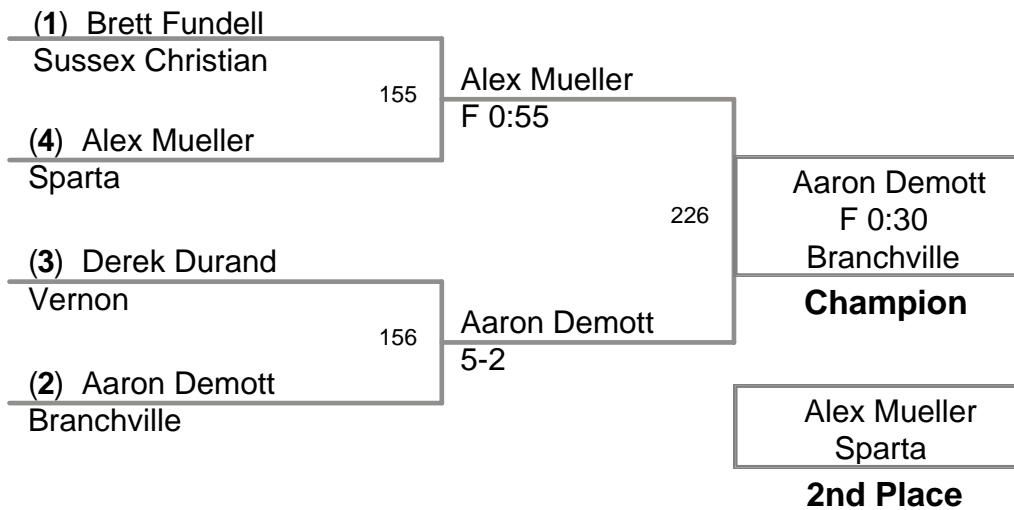

<b>Plc</b>	<b>Points</b>	<b>Team</b>	<b>CH</b>	<b>CONS</b>
1	216.0	Hopatcong	-	-
2	208.5	Hampton Sandyston	-	-
3	189.0	Branchville	-	-
4	188.5	Sussex Wantage	-	-
5	154.0	Sparta	-	-
6	150.5	Newton	-	-
7	140.0	Lenape Valley	-	-
8	135.0	Sussex Christian	-	-
9	131.0	Stillwater Fredon	-	-
10	86.5	Walkill Valley	-	-
11	86.0	Vernon	-	-
12	58.0	Pride	-	-

2008 SCMCWL  
Championships

**SHWT**

2008 SCMCWL  
Championships

**HWT Lbs**

2008 SCMCWL  
Championships

**55 Lbs**

**2008 SMCWL  
Championships**

**78 Lbs**

2008 SCMCWL  
Championships

**90 Lbs**

2008 SMCWL  
Championships

**98 Lbs**

2008 SMCWL  
Championships

**123 Lbs**

2008 SCMCWL  
Championships

**130 Lbs**