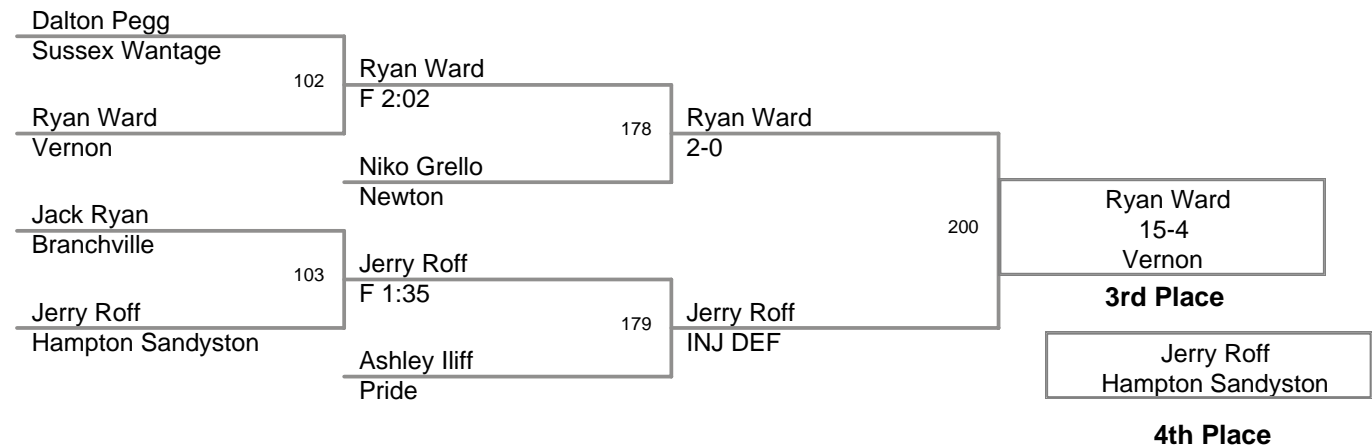

2008 SCMCWL  
Championships

**SHWT**

2008 SCMCWL  
Championships

**HWT Lbs**

2008 SCMCWL  
Championships

**55 Lbs**

**2008 SMCWL  
Championships**

**78 Lbs**

2008 SCMCWL  
Championships

**90 Lbs**

2008 SMCWL  
Championships

**98 Lbs**

2008 SMCWL  
Championships

**123 Lbs**

2008 SCMCWL  
Championships

**130 Lbs**