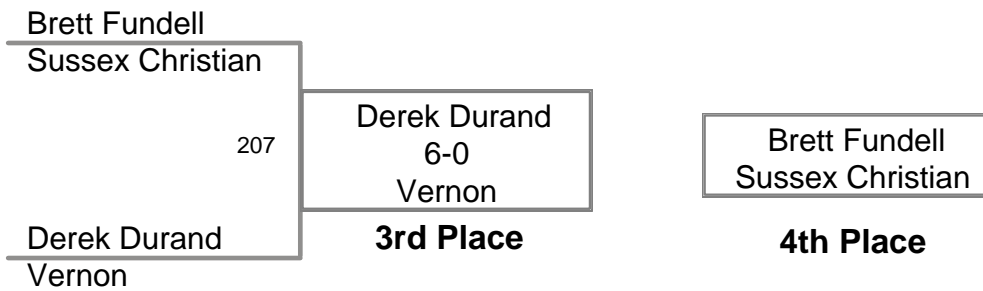

2008 SCMCWL  
Championships

**SHWT**

2008 SCMCWL  
Championships

**HWT Lbs**

2008 SCMCWL  
Championships

**55 Lbs**

**2008 SMCWL  
Championships**

**78 Lbs**