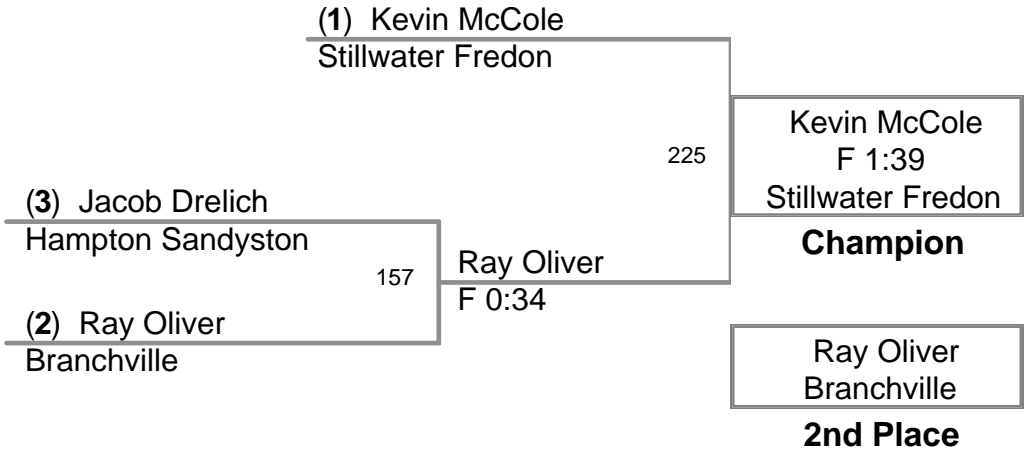

<b>Plc</b>	<b>Points</b>	<b>Team</b>	<b>CH</b>	<b>CONS</b>
1	216.0	Hopatcong	-	-
2	208.5	Hampton Sandyston	-	-
3	189.0	Branchville	-	-
4	188.5	Sussex Wantage	-	-
5	154.0	Sparta	-	-
6	150.5	Newton	-	-
7	140.0	Lenape Valley	-	-
8	135.0	Sussex Christian	-	-
9	131.0	Stillwater Fredon	-	-
10	86.5	Walkill Valley	-	-
11	86.0	Vernon	-	-
12	58.0	Pride	-	-

2008 SCMCWL  
Championships

**SHWT**

2008 SCMCWL  
Championships

**HWT Lbs**

2008 SCMCWL  
Championships

**55 Lbs**

**2008 SMCWL  
Championships**

**78 Lbs**