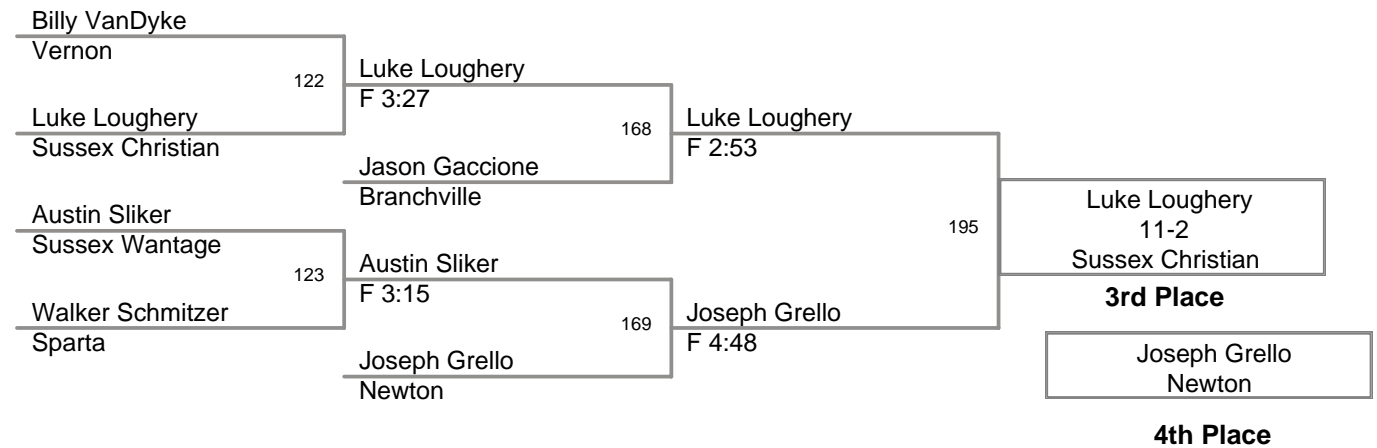

2008 SCMCWL  
Championships

**SHWT**

2008 SCMCWL  
Championships

**HWT Lbs**

2008 SCMCWL  
Championships

**55 Lbs**

**2008 SMCWL  
Championships**

**78 Lbs**

2008 SCMCWL  
Championships

**90 Lbs**

2008 SMCWL  
Championships

**98 Lbs**

2008 SMCWL  
Championships

**123 Lbs**

2008 SCMCWL  
Championships

**130 Lbs**