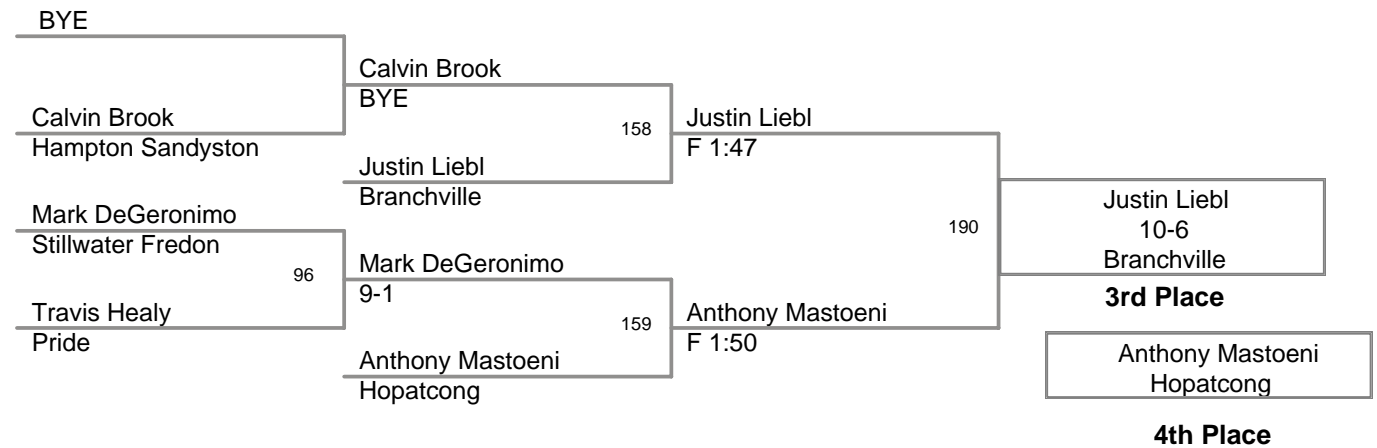

2008 SCMCWL  
Championships

**SHWT**

2008 SCMCWL  
Championships

**HWT Lbs**

2008 SCMCWL  
Championships

**55 Lbs**

**2008 SMCWL  
Championships**

**78 Lbs**

2008 SCMCWL  
Championships

**90 Lbs**

2008 SMCWL  
Championships

**98 Lbs**

2008 SMCWL  
Championships

**123 Lbs**

2008 SCMCWL  
Championships

**130 Lbs**