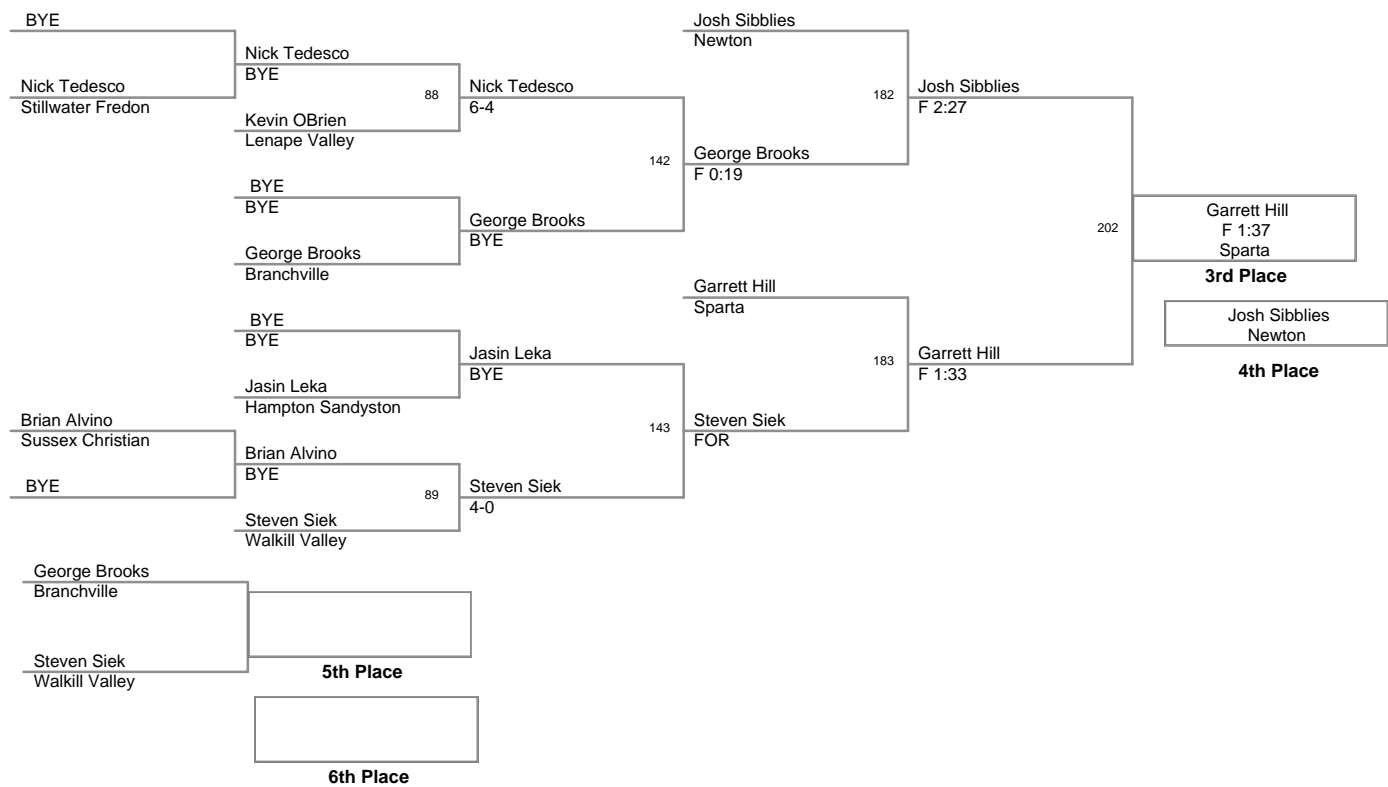

2008 SCMCWL  
Championships

**90 Lbs**

2008 SMCWL  
Championships

**98 Lbs**

2008 SMCWL  
Championships

**123 Lbs**

2008 SCMCWL  
Championships

**130 Lbs**