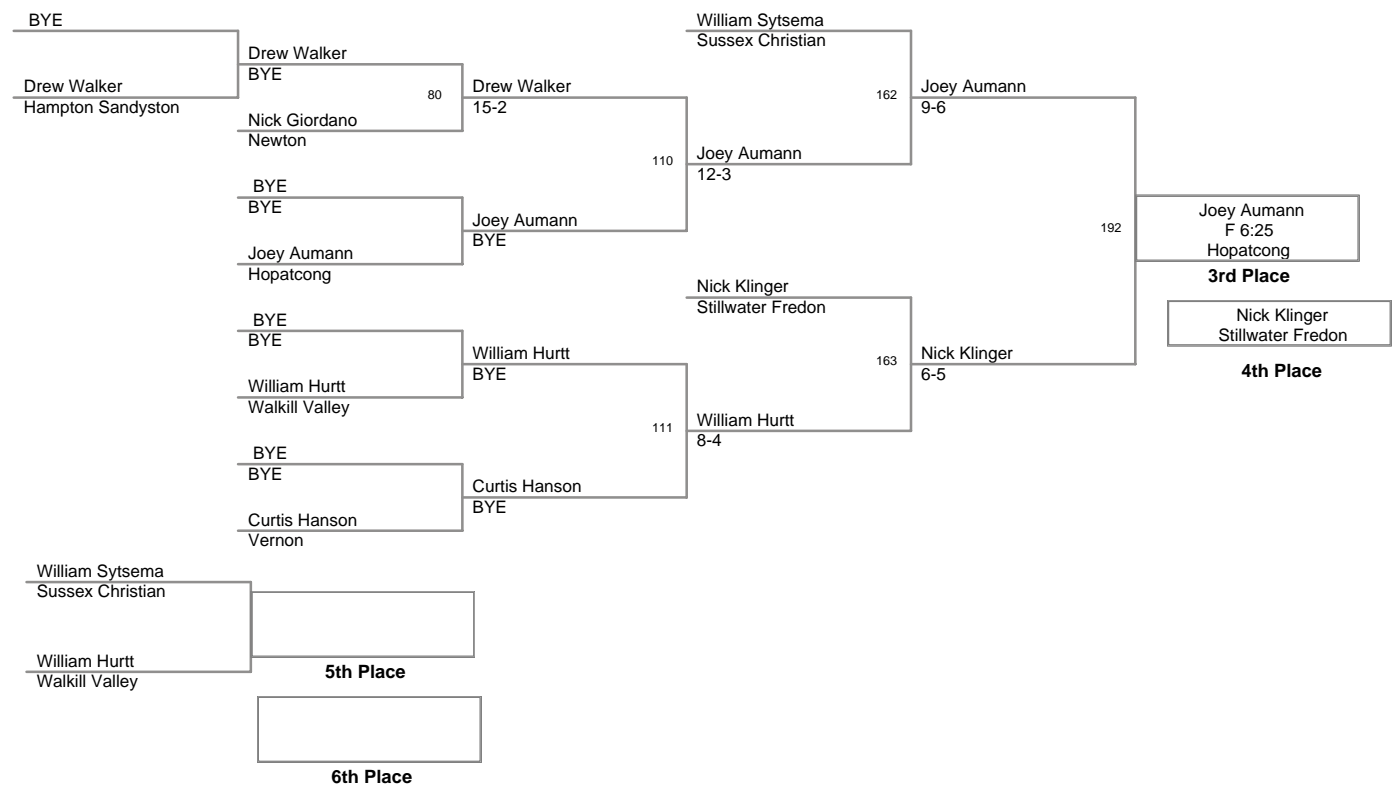

2008 SCMCWL  
Championships

**SHWT**

2008 SCMCWL  
Championships

**HWT Lbs**

2008 SCMCWL  
Championships

**55 Lbs**

**2008 SMCWL  
Championships**

**78 Lbs**