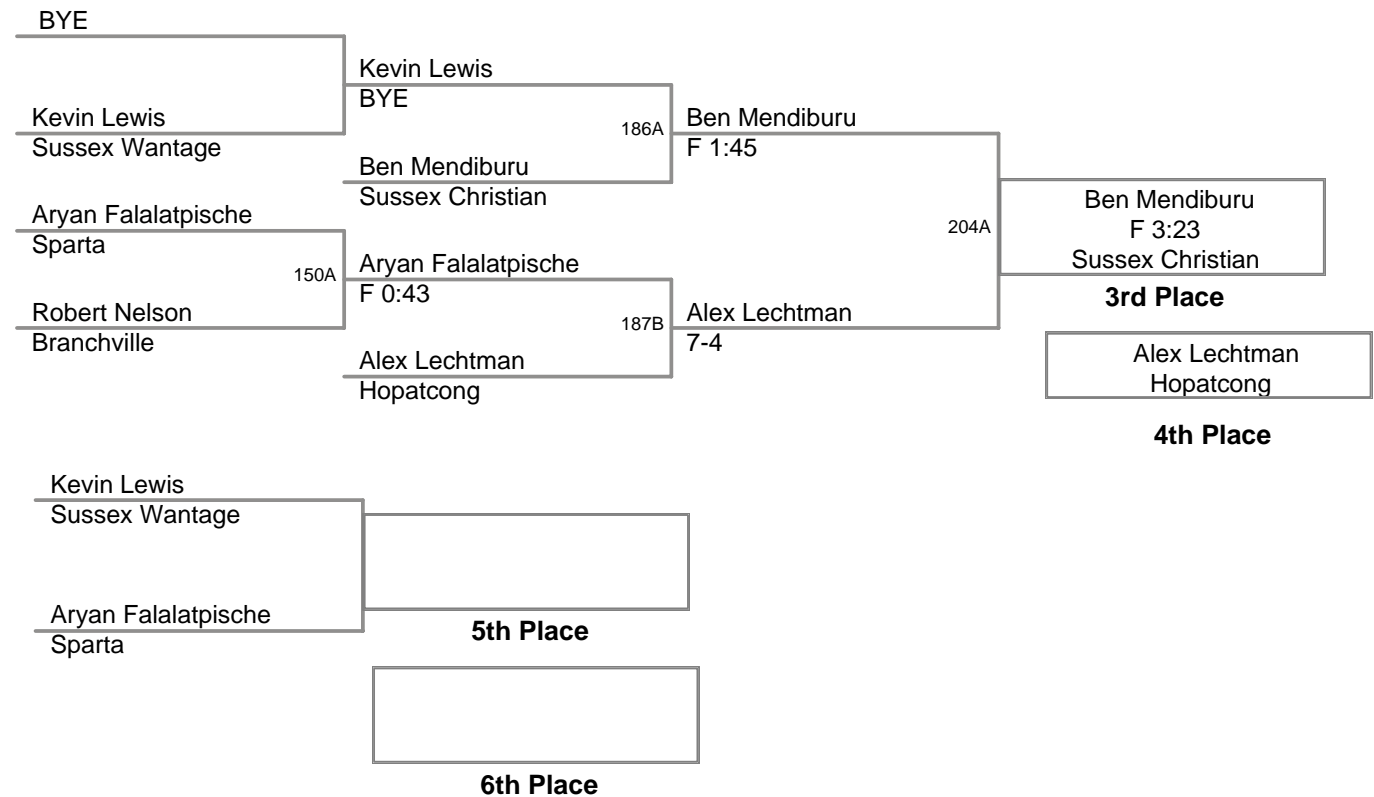

2008 SCMCWL  
Championships

**90 Lbs**

2008 SMCWL  
Championships

**98 Lbs**

2008 SMCWL  
Championships

**123 Lbs**

2008 SCMCWL  
Championships

**130 Lbs**