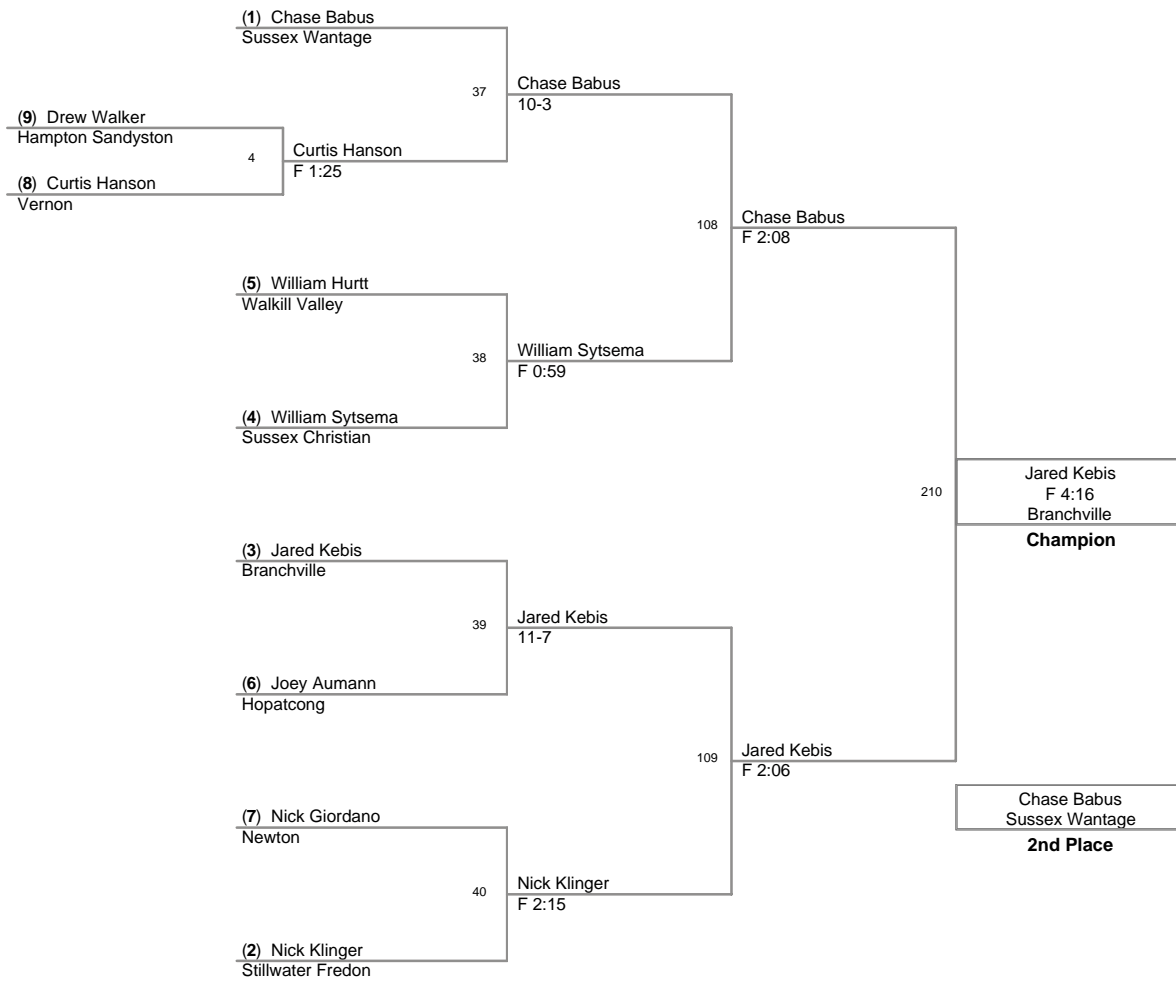

2008 SCMCWL  
Championships

**SHWT**

2008 SCMCWL  
Championships

**HWT Lbs**

2008 SCMCWL  
Championships

**55 Lbs**

**2008 SMCWL  
Championships**

**78 Lbs**