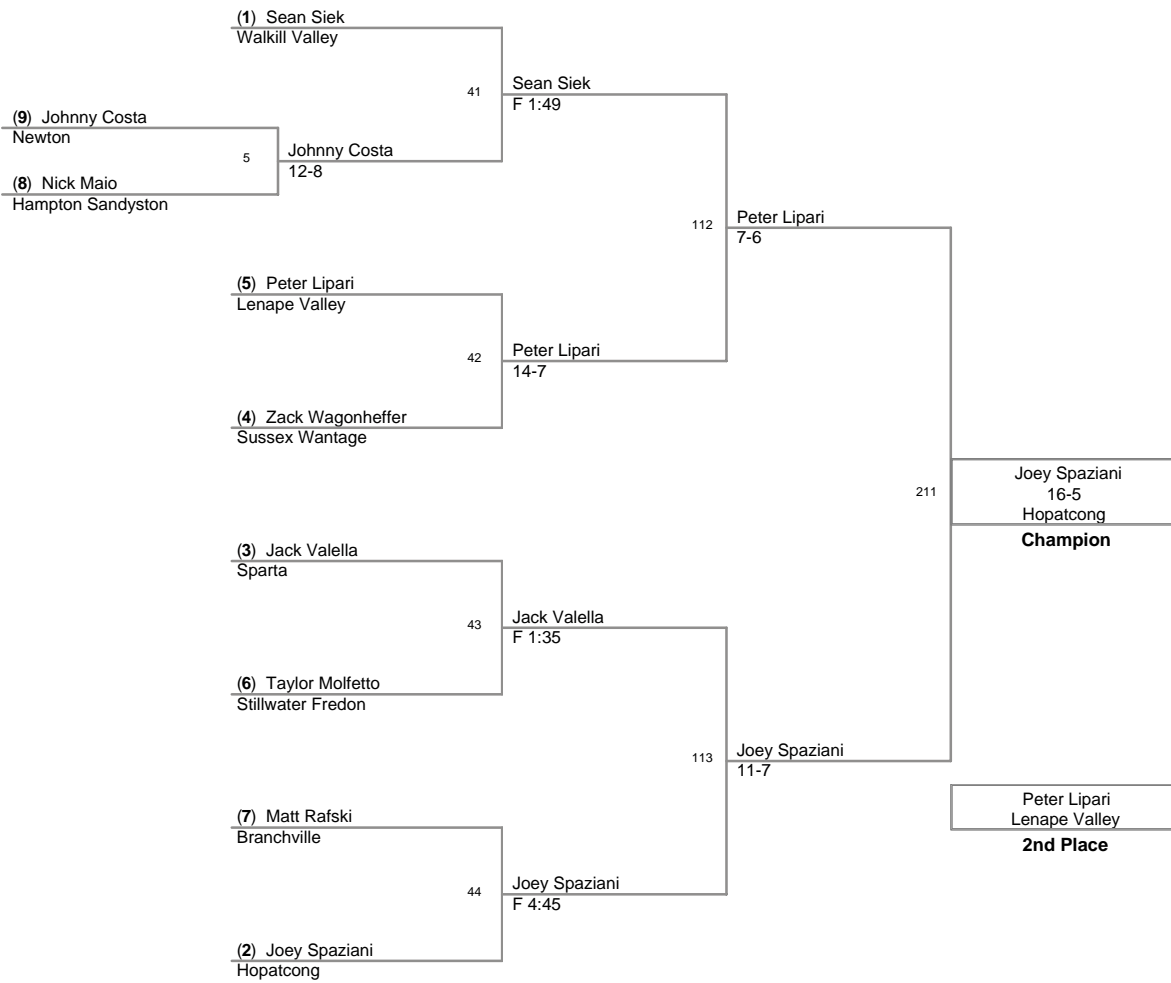

2008 SCMCWL  
Championships

**SHWT**

2008 SCMCWL  
Championships

**HWT Lbs**

2008 SCMCWL  
Championships

**55 Lbs**

**2008 SMCWL  
Championships**

**78 Lbs**