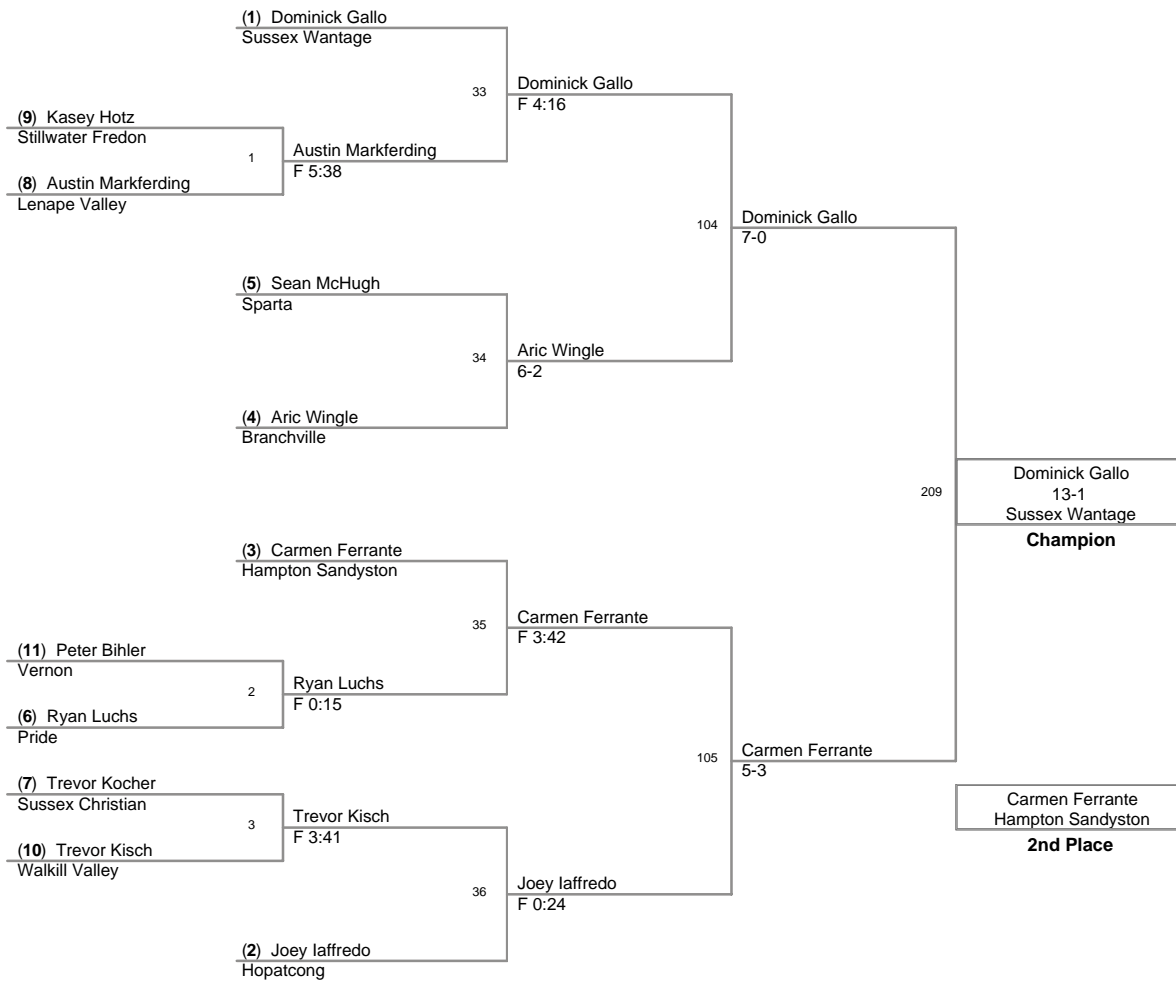

2008 SCMCWL  
Championships

**SHWT**

2008 SCMCWL  
Championships

**HWT Lbs**

2008 SCMCWL  
Championships

**55 Lbs**

**2008 SMCWL  
Championships**

**78 Lbs**

2008 SCMCWL  
Championships

**90 Lbs**

2008 SMCWL  
Championships

**98 Lbs**

2008 SMCWL  
Championships

**123 Lbs**

2008 SCMCWL  
Championships

**130 Lbs**