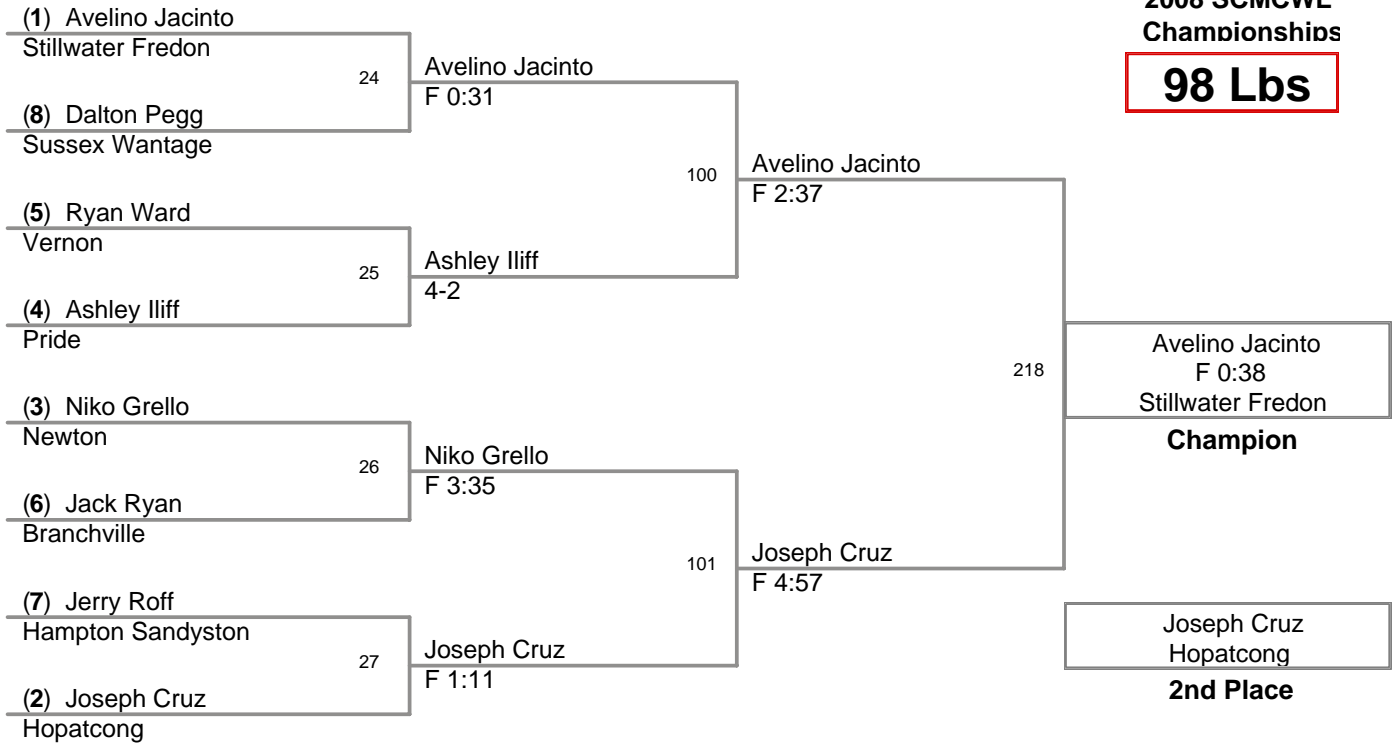

2008 SCMCWL  
Championships

**SHWT**

2008 SCMCWL  
Championships

**HWT Lbs**

2008 SCMCWL  
Championships

**55 Lbs**

**2008 SMCWL  
Championships**

**78 Lbs**

2008 SCMCWL  
Championships

**90 Lbs**

2008 SMCWL  
Championships

**98 Lbs**

2008 SMCWL  
Championships

**123 Lbs**

2008 SCMCWL  
Championships

**130 Lbs**

2008 SCMCWL  
Championships

**147 Lbs**