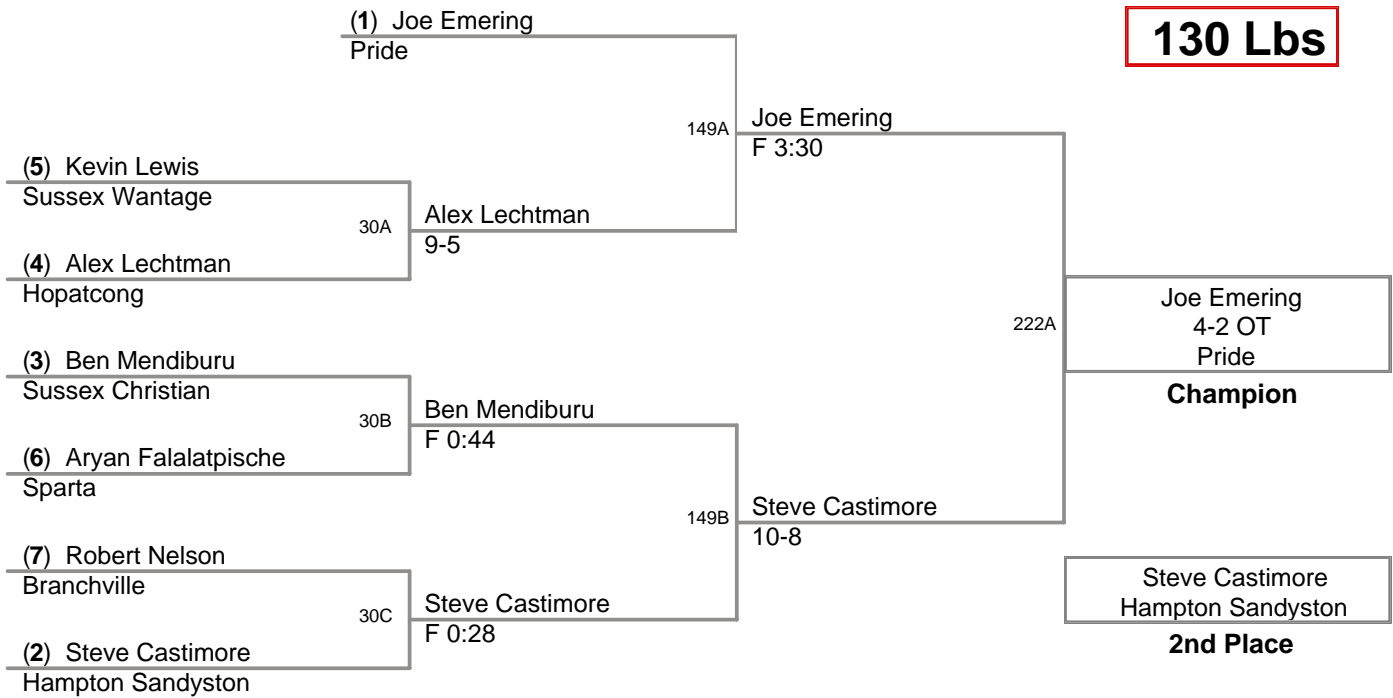

2008 SCMCWL  
Championships

**90 Lbs**

2008 SMCWL  
Championships

**98 Lbs**

2008 SMCWL  
Championships

**123 Lbs**

2008 SCMCWL  
Championships

**130 Lbs**

2008 SCMCWL  
Championships

**147 Lbs**