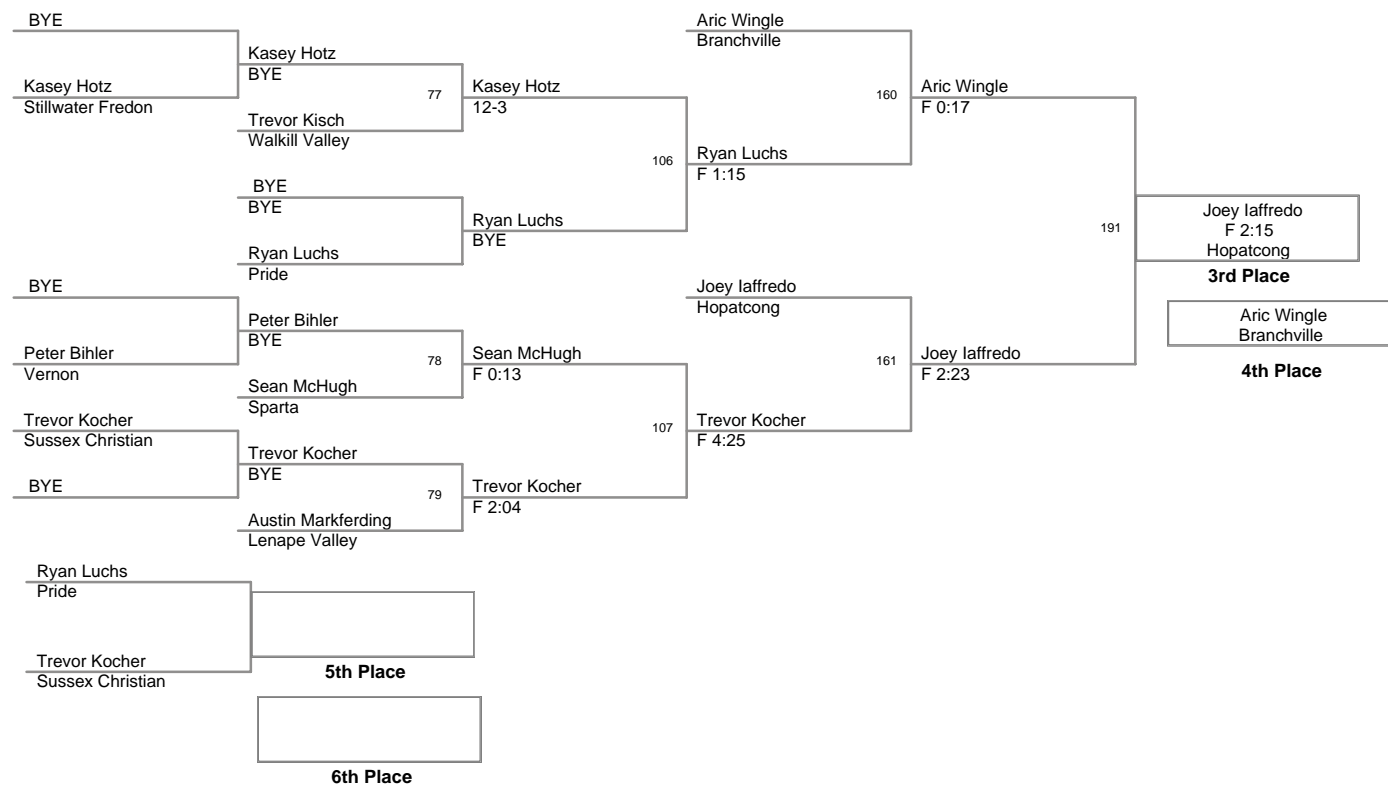

2008 SCMCWL  
Championships

**SHWT**

2008 SCMCWL  
Championships

**HWT Lbs**

2008 SCMCWL  
Championships

**55 Lbs**

**2008 SMCWL  
Championships**

**78 Lbs**

2008 SCMCWL  
Championships

**90 Lbs**

2008 SMCWL  
Championships

**98 Lbs**

2008 SMCWL  
Championships

**123 Lbs**

2008 SCMCWL  
Championships

**130 Lbs**