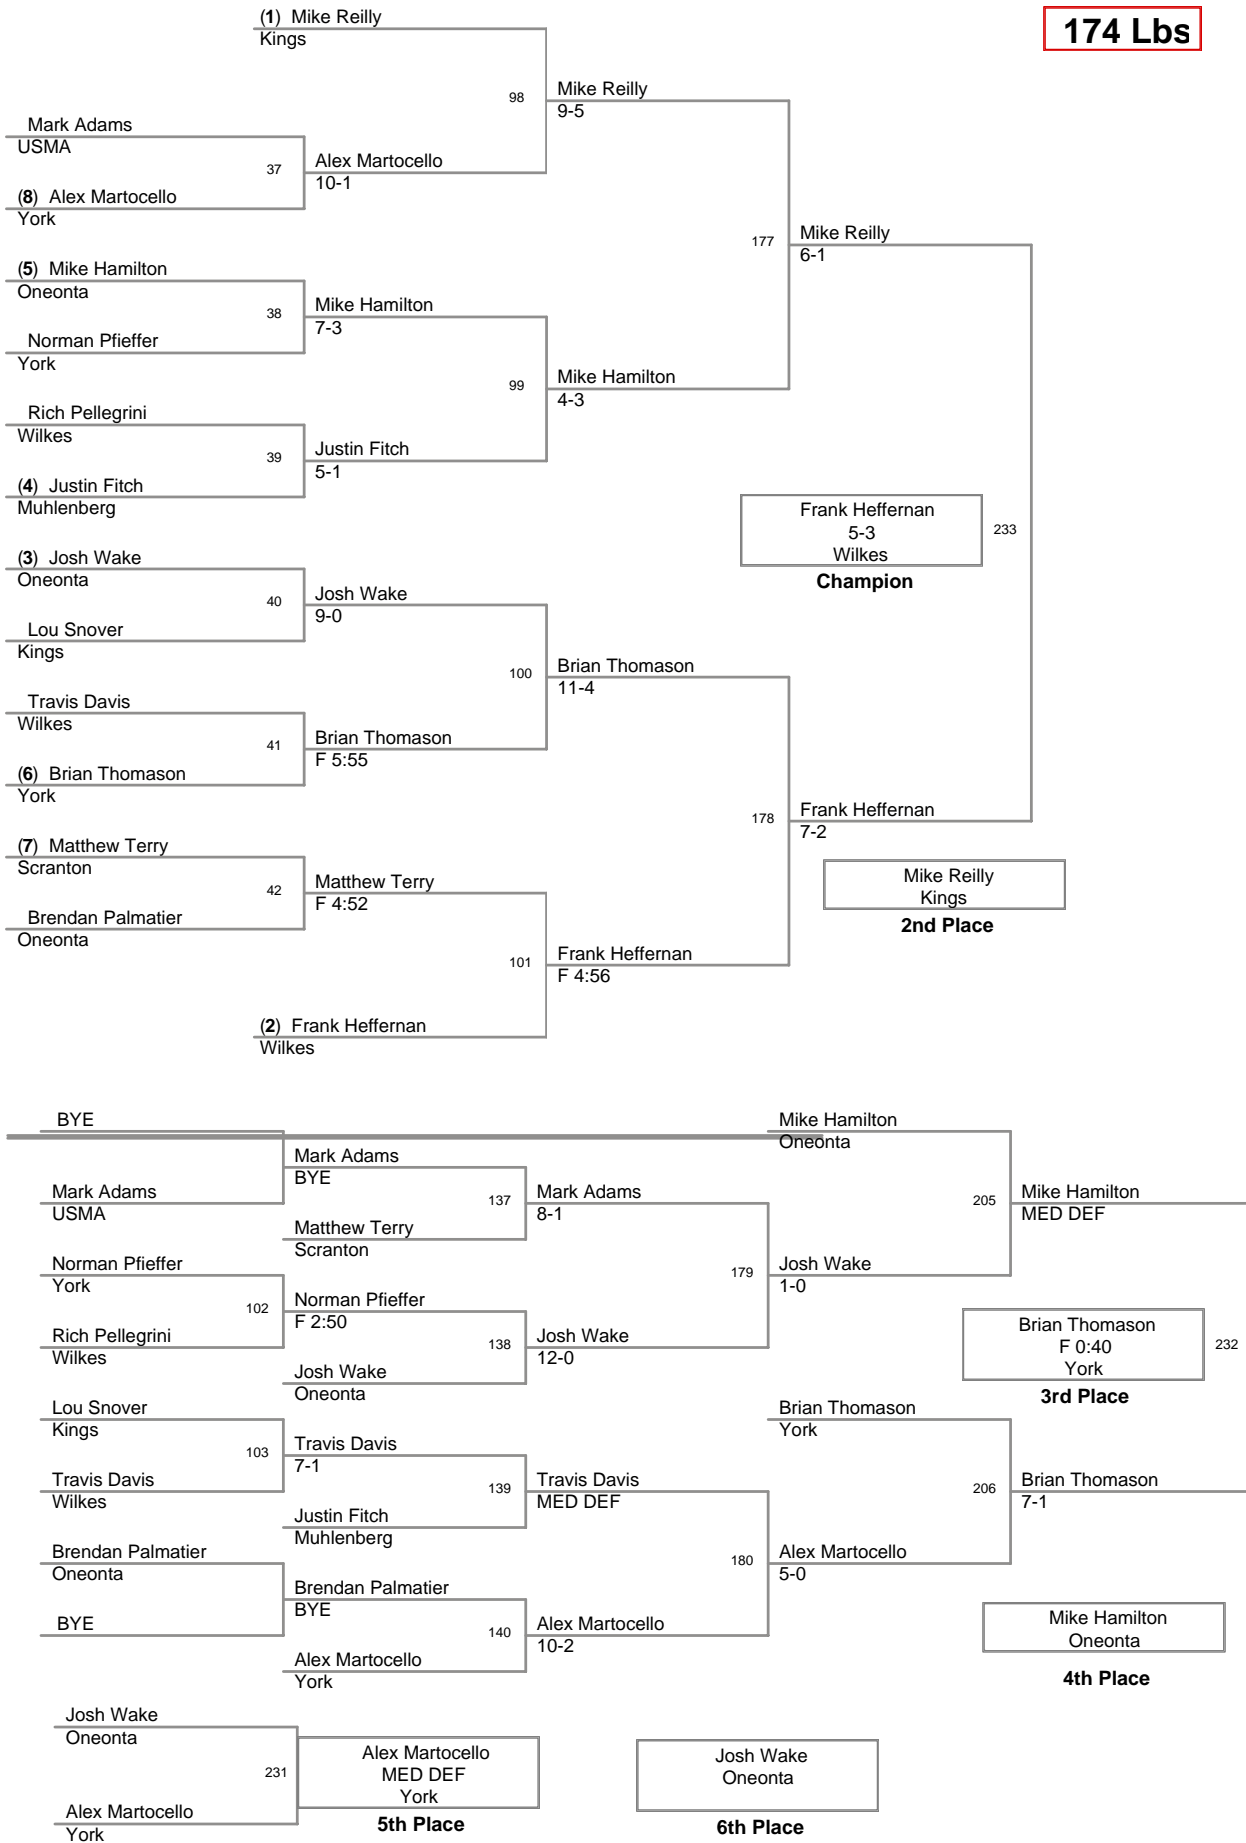

**141 Lbs**

Kings College Monarch  
Invitational

**149 Lbs**

Kings College Monarch  
Invitationa

**157 Lbs**

Kings College Monarch  
Invitationa

**174 Lbs**

Kings College Monarch  
Invitationa

**197 Lbs**

**Kings College Monarch  
Invitationa**

**285 Lbs**