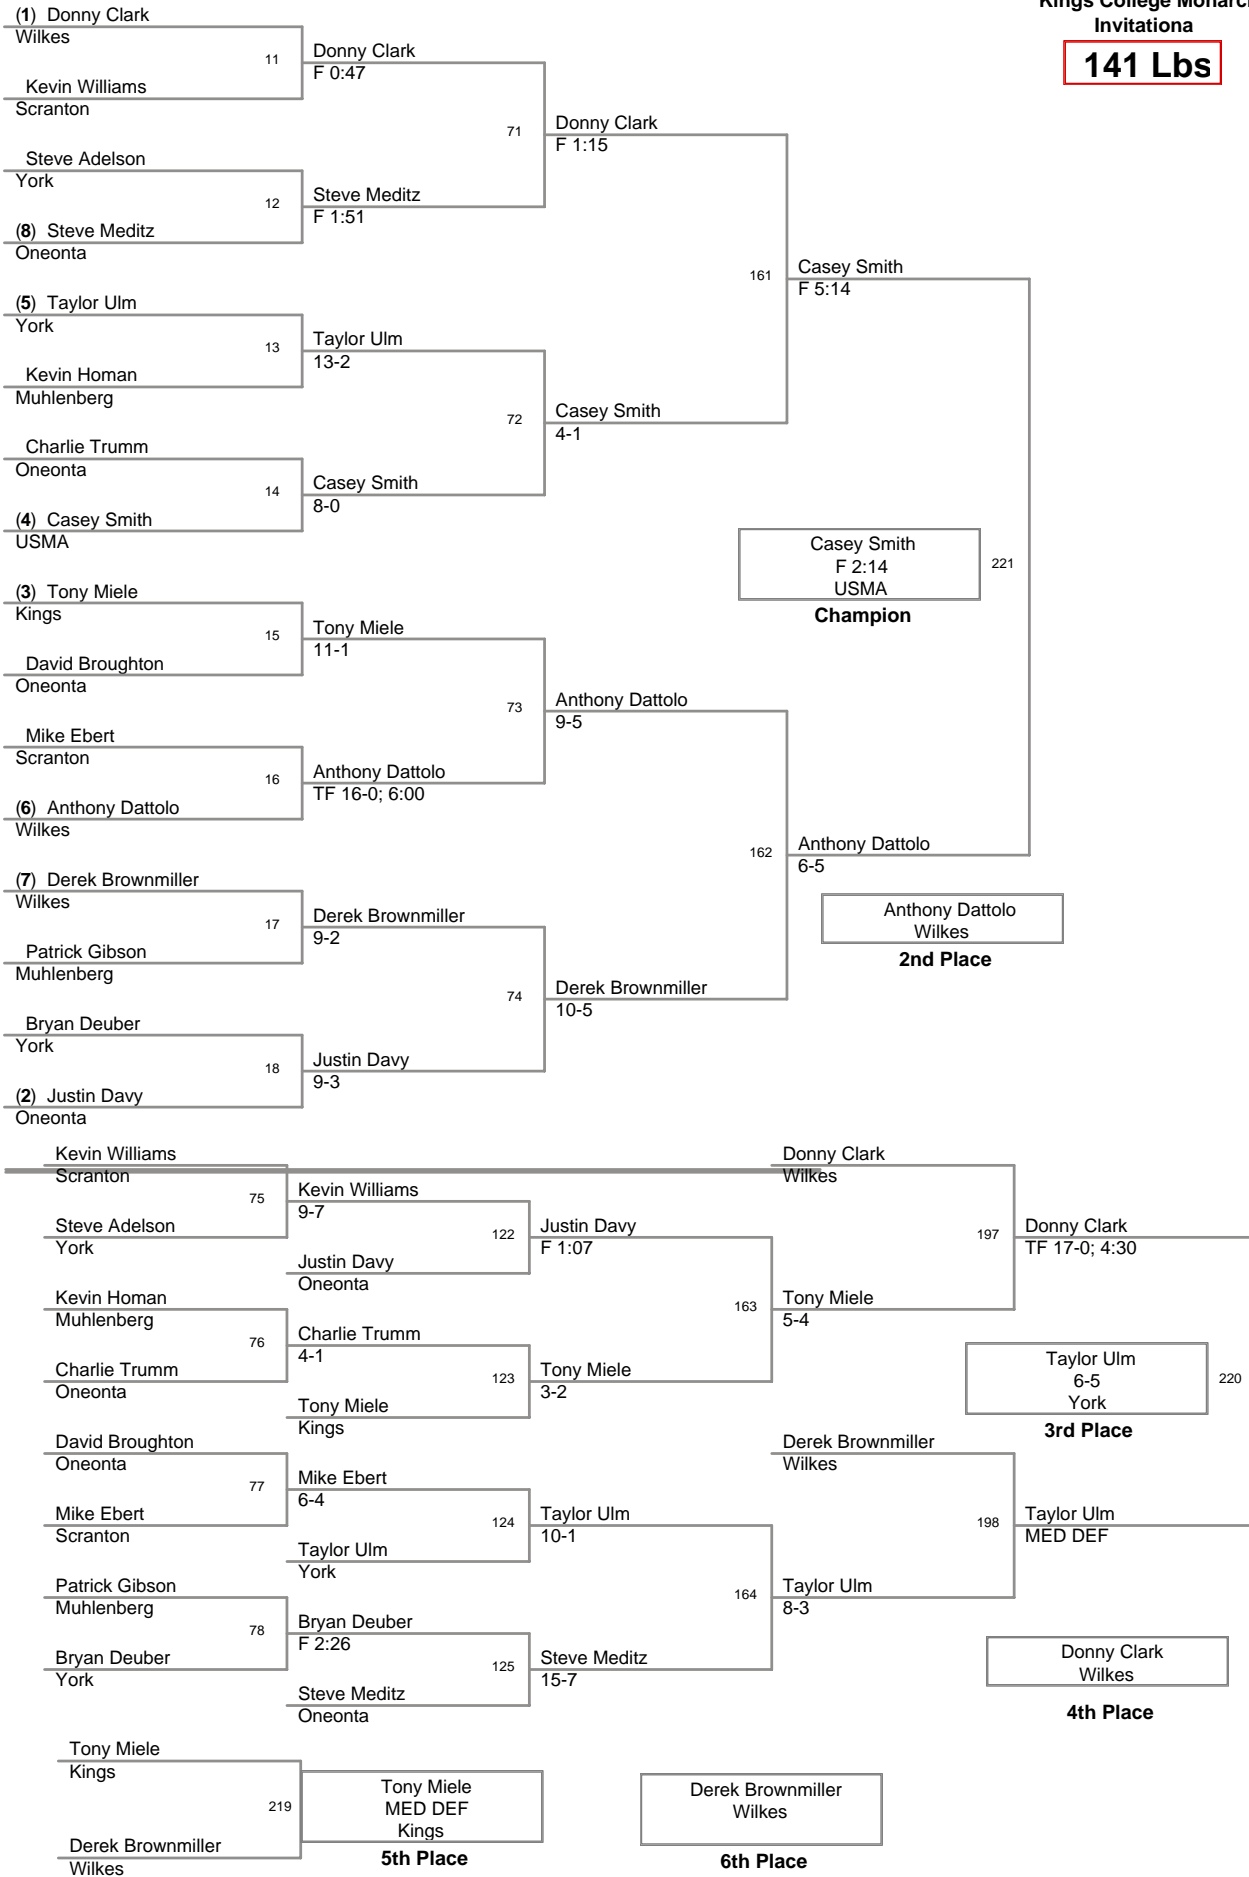

## FINAL TEAM STANDINGS

11/08/08 KINGS COLLEGE MONARCH INVITATIONAL

1 York	148
2 Wilkes	123
3 Oneonta	104
4 USMA	103
5 Kings	98
6 Muhlenburg	35
7 Scranton	17.5

**133 Lbs**

Kings College Monarch  
Invitationa

**141 Lbs**

Kings College Monarch  
Invitational

**149 Lbs**

Kings College Monarch  
Invitationa

**157 Lbs**

Kings College Monarch  
Invitationa

**174 Lbs**

Kings College Monarch  
Invitationa

**197 Lbs**

**Kings College Monarch  
Invitationa**

**285 Lbs**