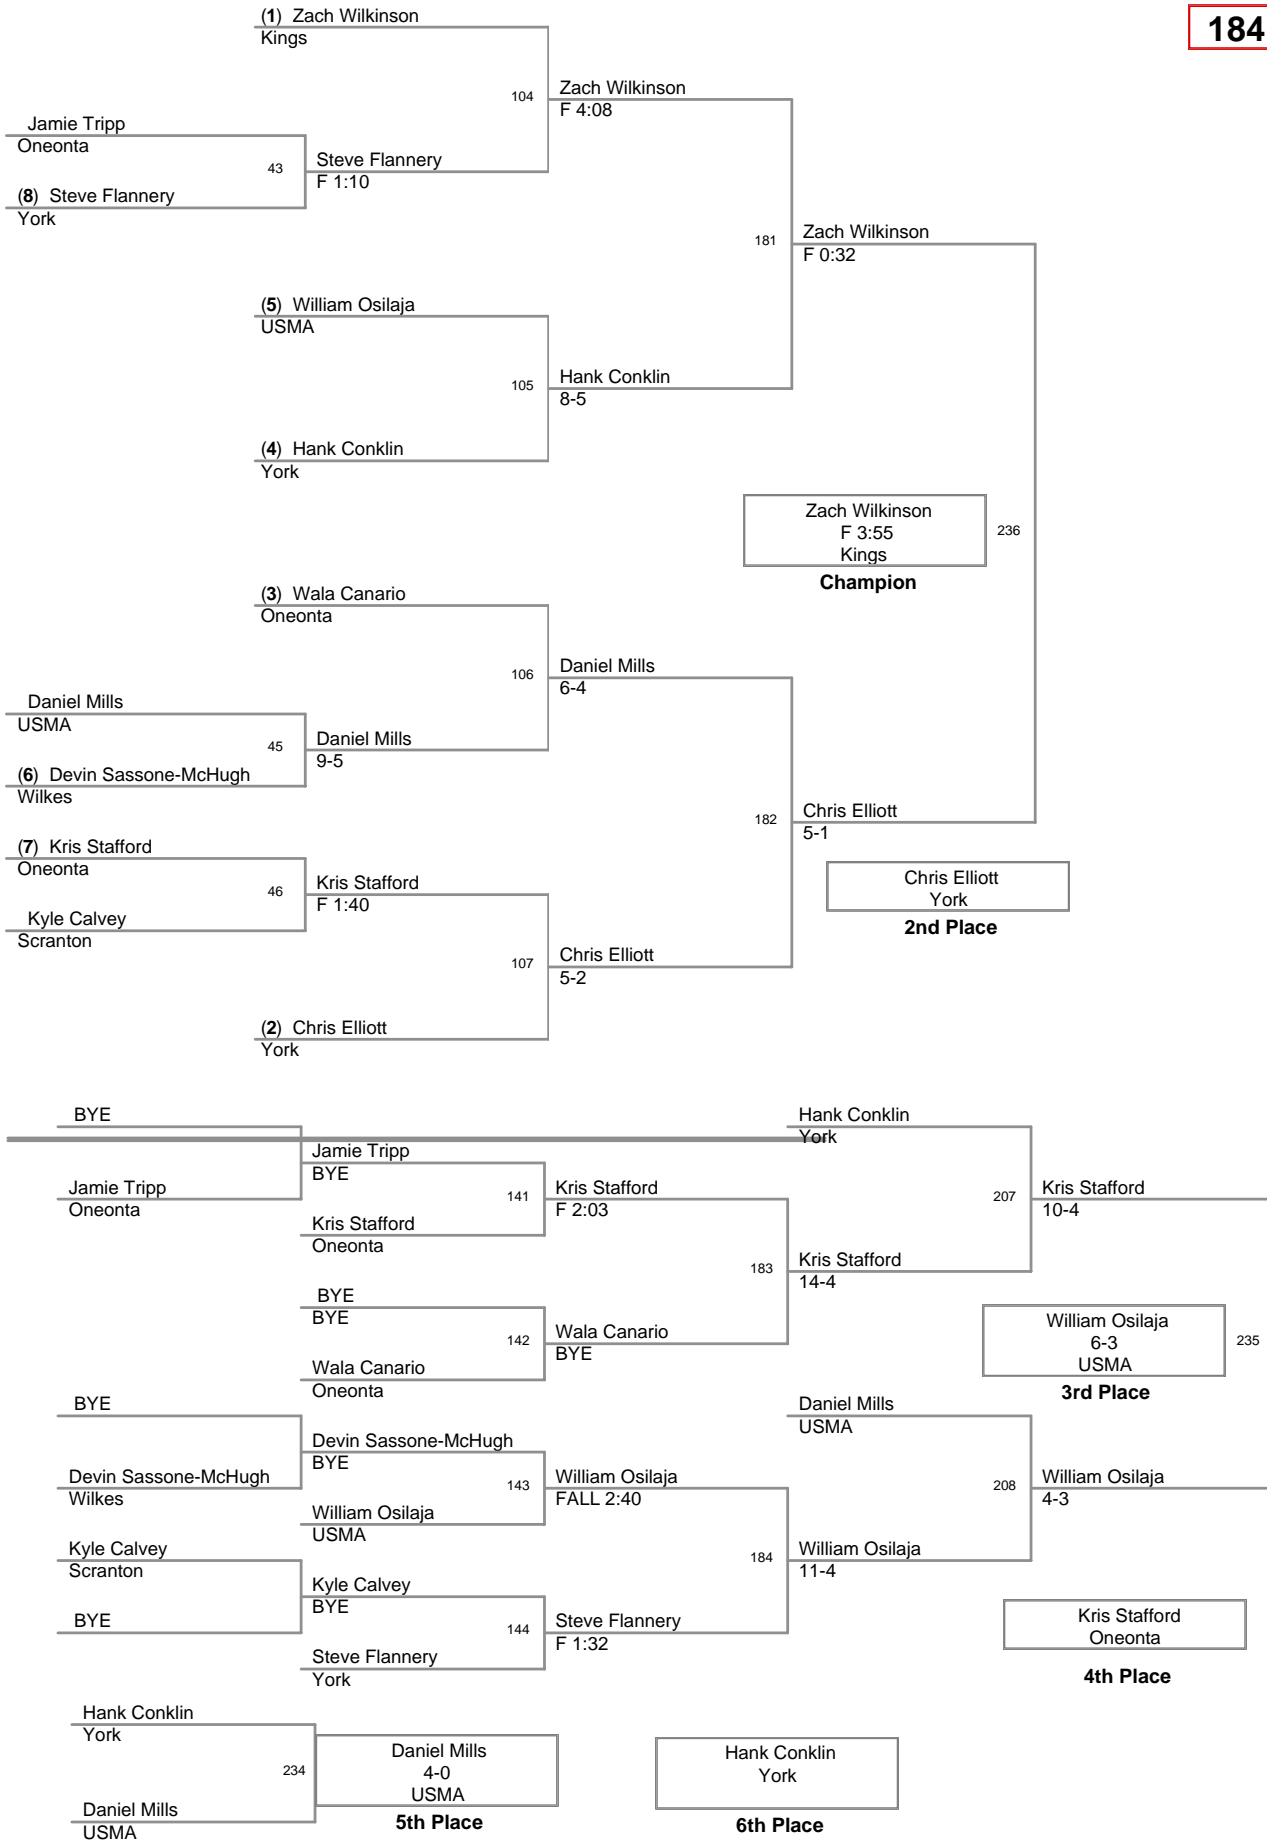

**141 Lbs**

Kings College Monarch  
Invitational

**149 Lbs**

Kings College Monarch  
Invitationa

**157 Lbs**

Kings College Monarch  
Invitationa

**174 Lbs**

Kings College Monarch  
Invitationa

**197 Lbs**

**Kings College Monarch  
Invitationa**

**285 Lbs**