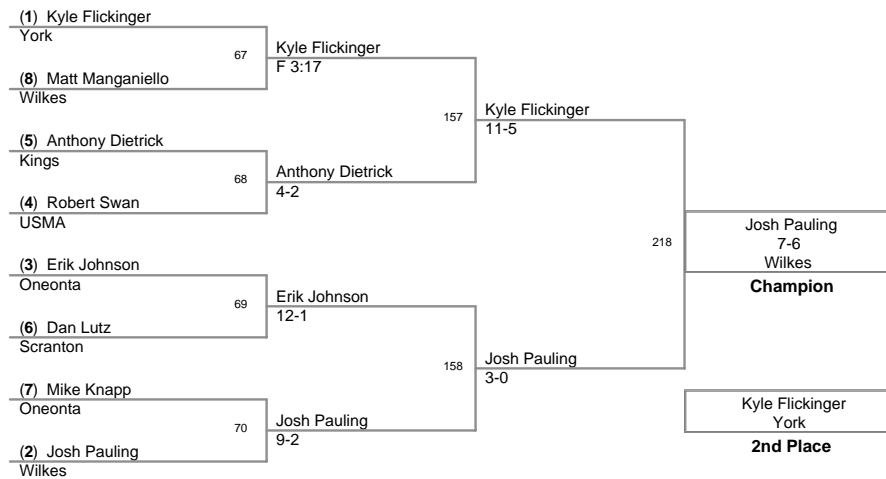

## FINAL TEAM STANDINGS

11/08/08 KINGS COLLEGE MONARCH INVITATIONAL

1 York	148
2 Wilkes	123
3 Oneonta	104
4 USMA	103
5 Kings	98
6 Muhlenburg	35
7 Scranton	17.5

**133 Lbs**

Kings College Monarch  
Invitationa

**141 Lbs**

Kings College Monarch  
Invitational

**149 Lbs**

Kings College Monarch  
Invitationa

**157 Lbs**

Kings College Monarch  
Invitationa

**174 Lbs**

Kings College Monarch  
Invitationa

**197 Lbs**

**Kings College Monarch  
Invitationa**

**285 Lbs**