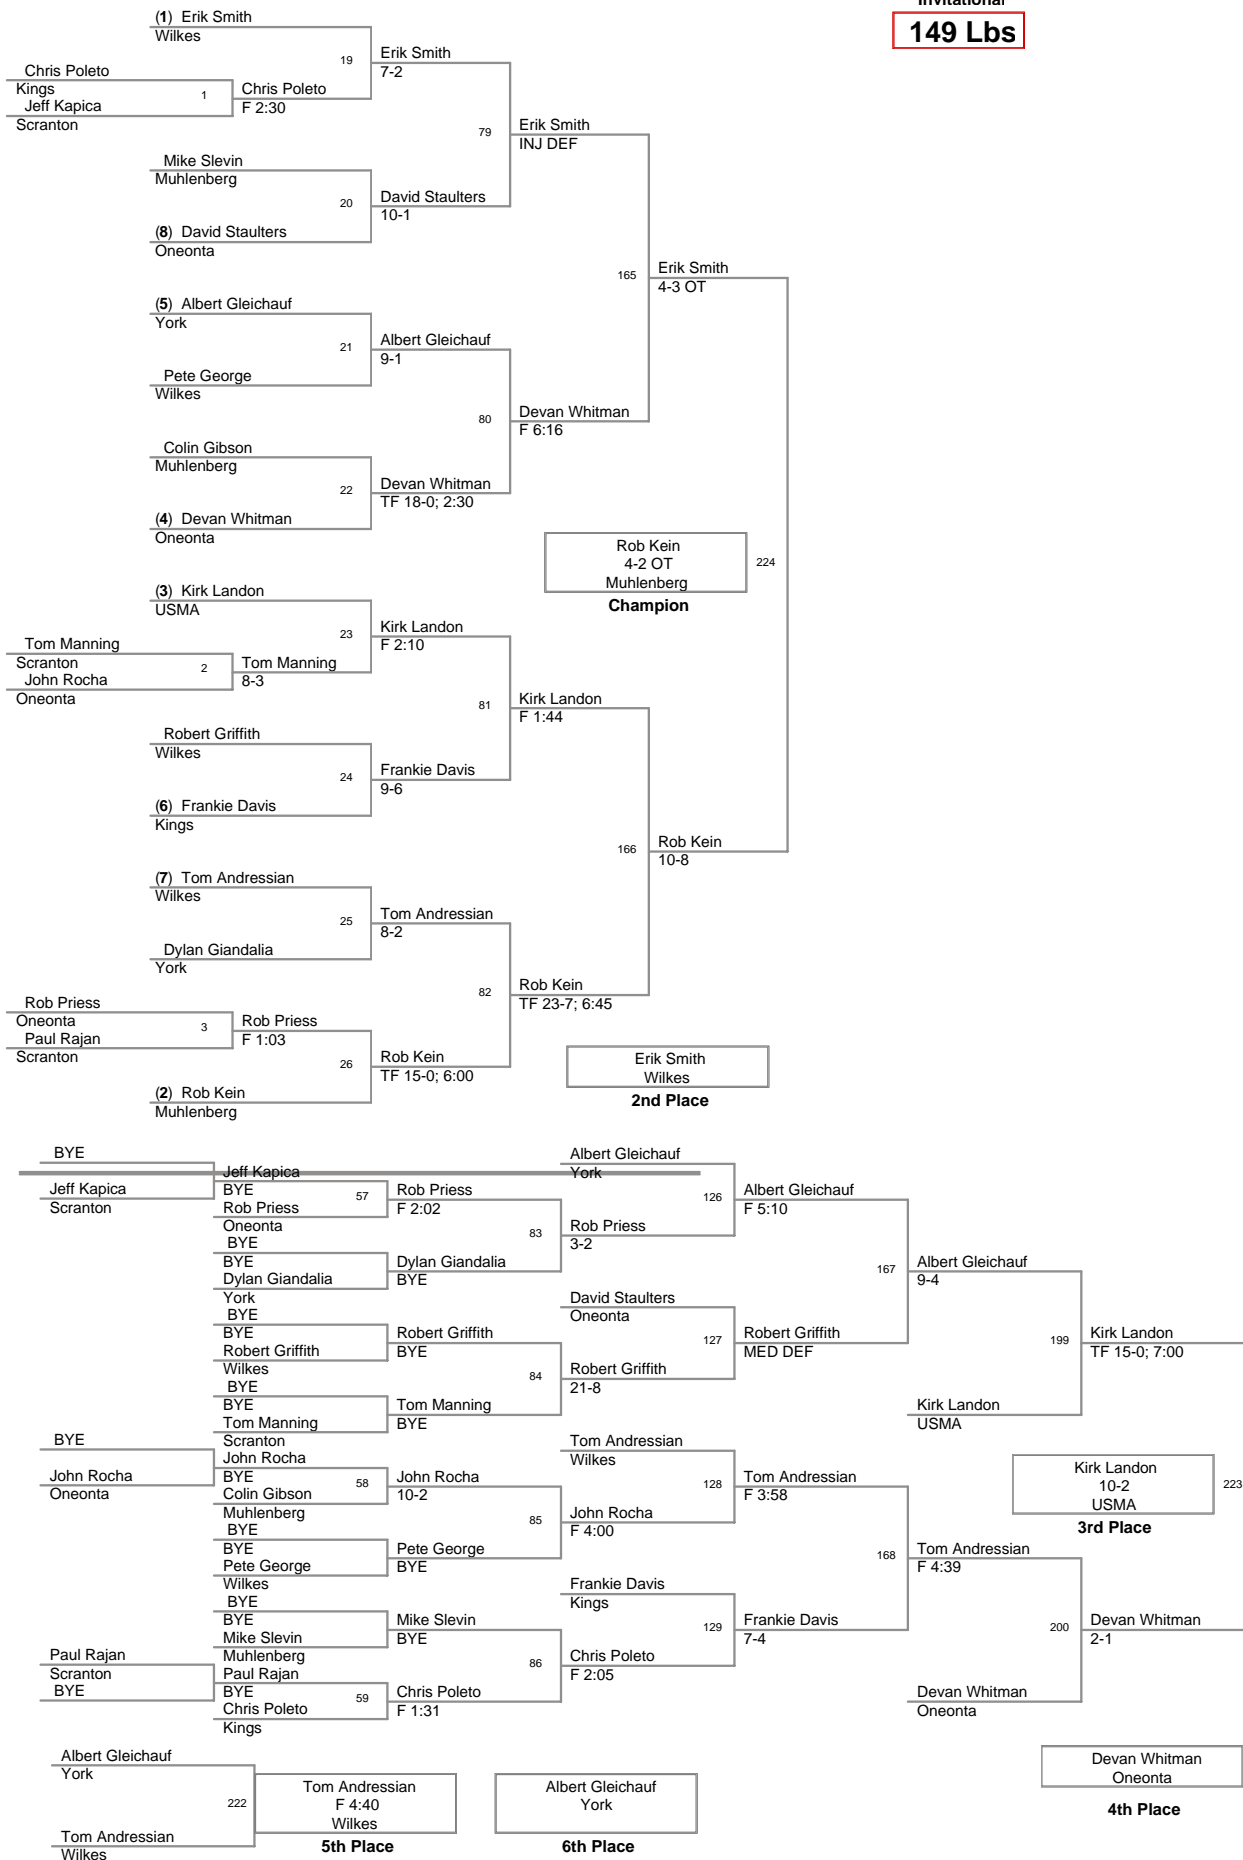

## FINAL TEAM STANDINGS

11/08/08 KINGS COLLEGE MONARCH INVITATIONAL

1 York	148
2 Wilkes	123
3 Oneonta	104
4 USMA	103
5 Kings	98
6 Muhlenburg	35
7 Scranton	17.5

**133 Lbs**

Kings College Monarch  
Invitationa

**141 Lbs**

Kings College Monarch  
Invitational

**149 Lbs**

Kings College Monarch  
Invitationa

**157 Lbs**

Kings College Monarch  
Invitationa

**174 Lbs**

Kings College Monarch  
Invitationa

**197 Lbs**

**Kings College Monarch  
Invitationa**

**285 Lbs**