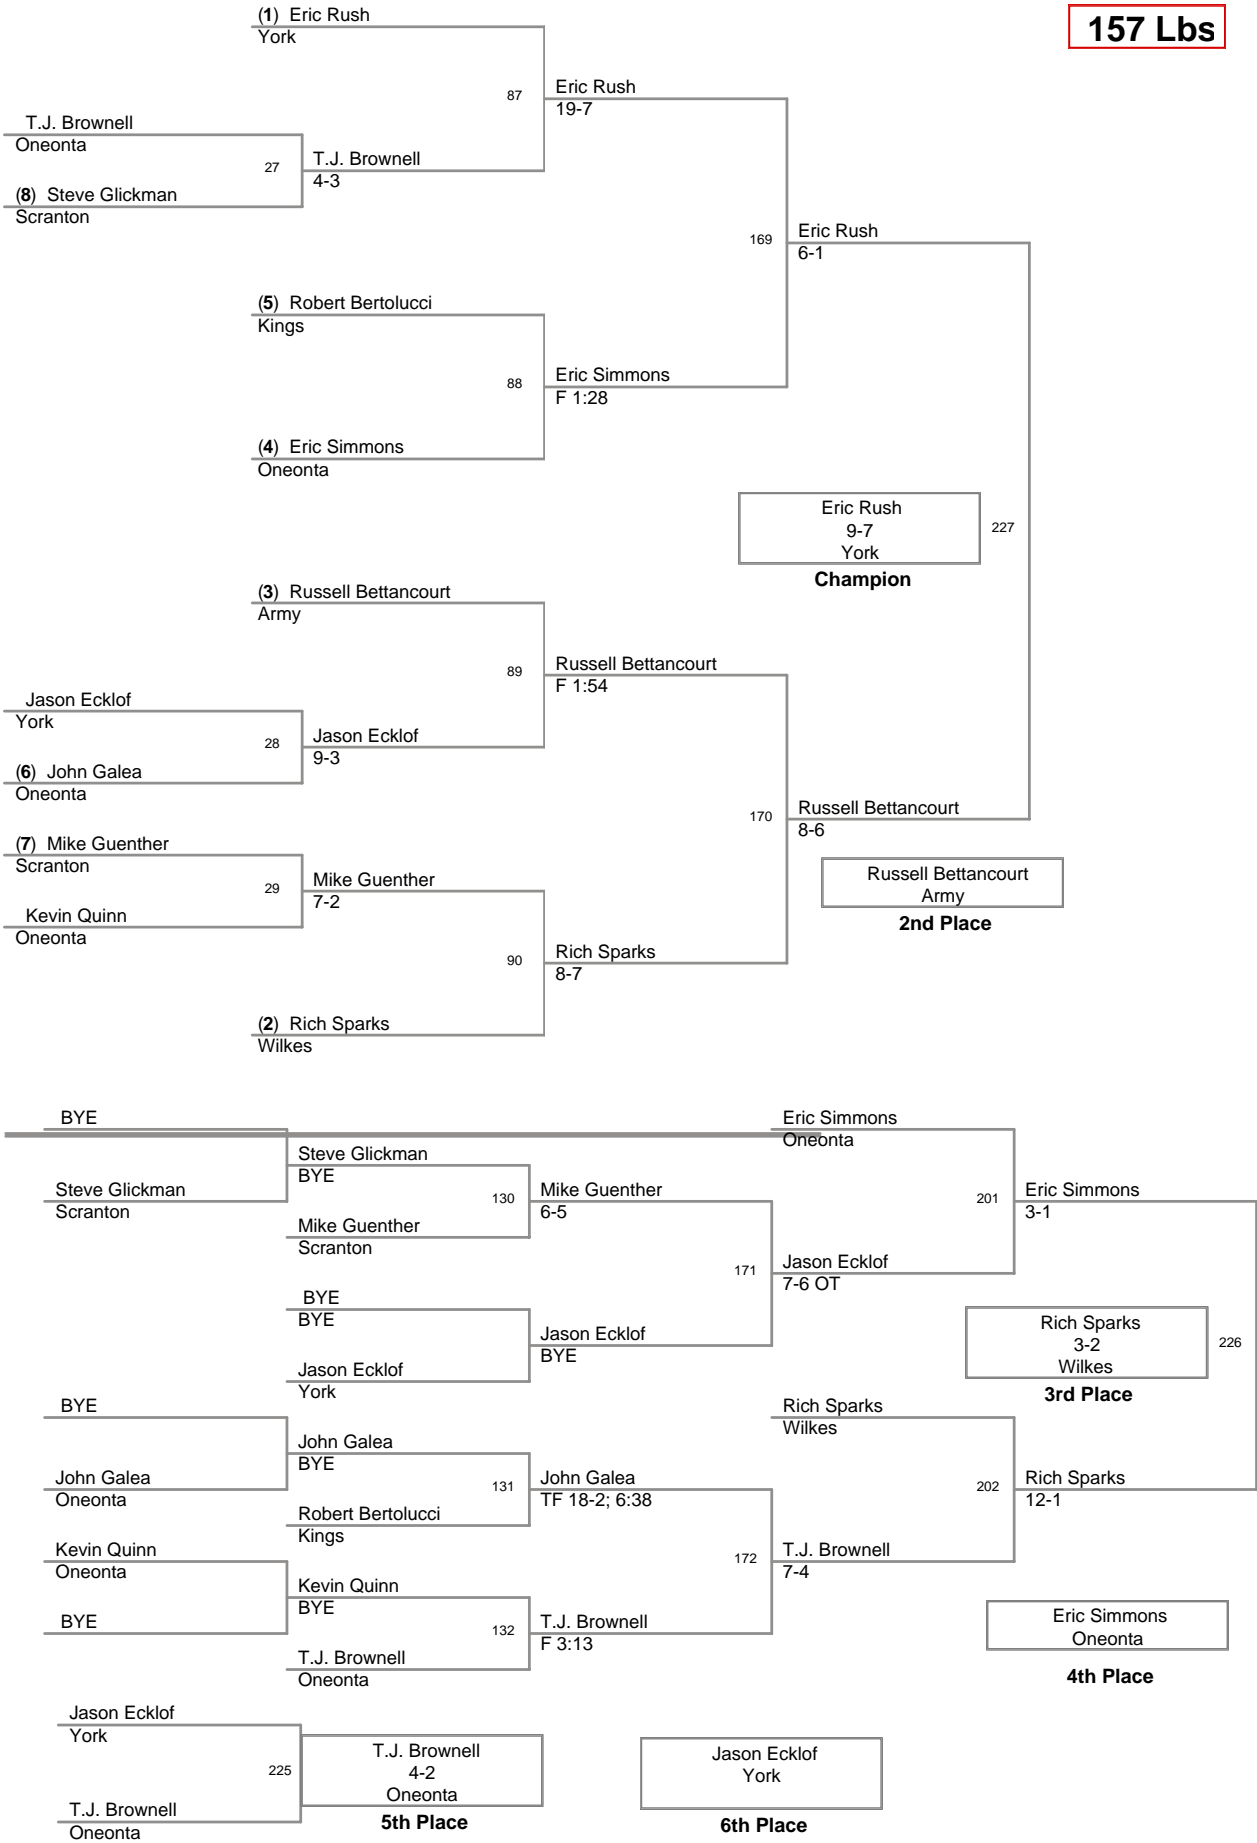

**141 Lbs**

Kings College Monarch  
Invitational

**149 Lbs**

Kings College Monarch  
Invitationa

**157 Lbs**

Kings College Monarch  
Invitationa

**174 Lbs**

Kings College Monarch  
Invitationa

**197 Lbs**

**Kings College Monarch  
Invitationa**

**285 Lbs**