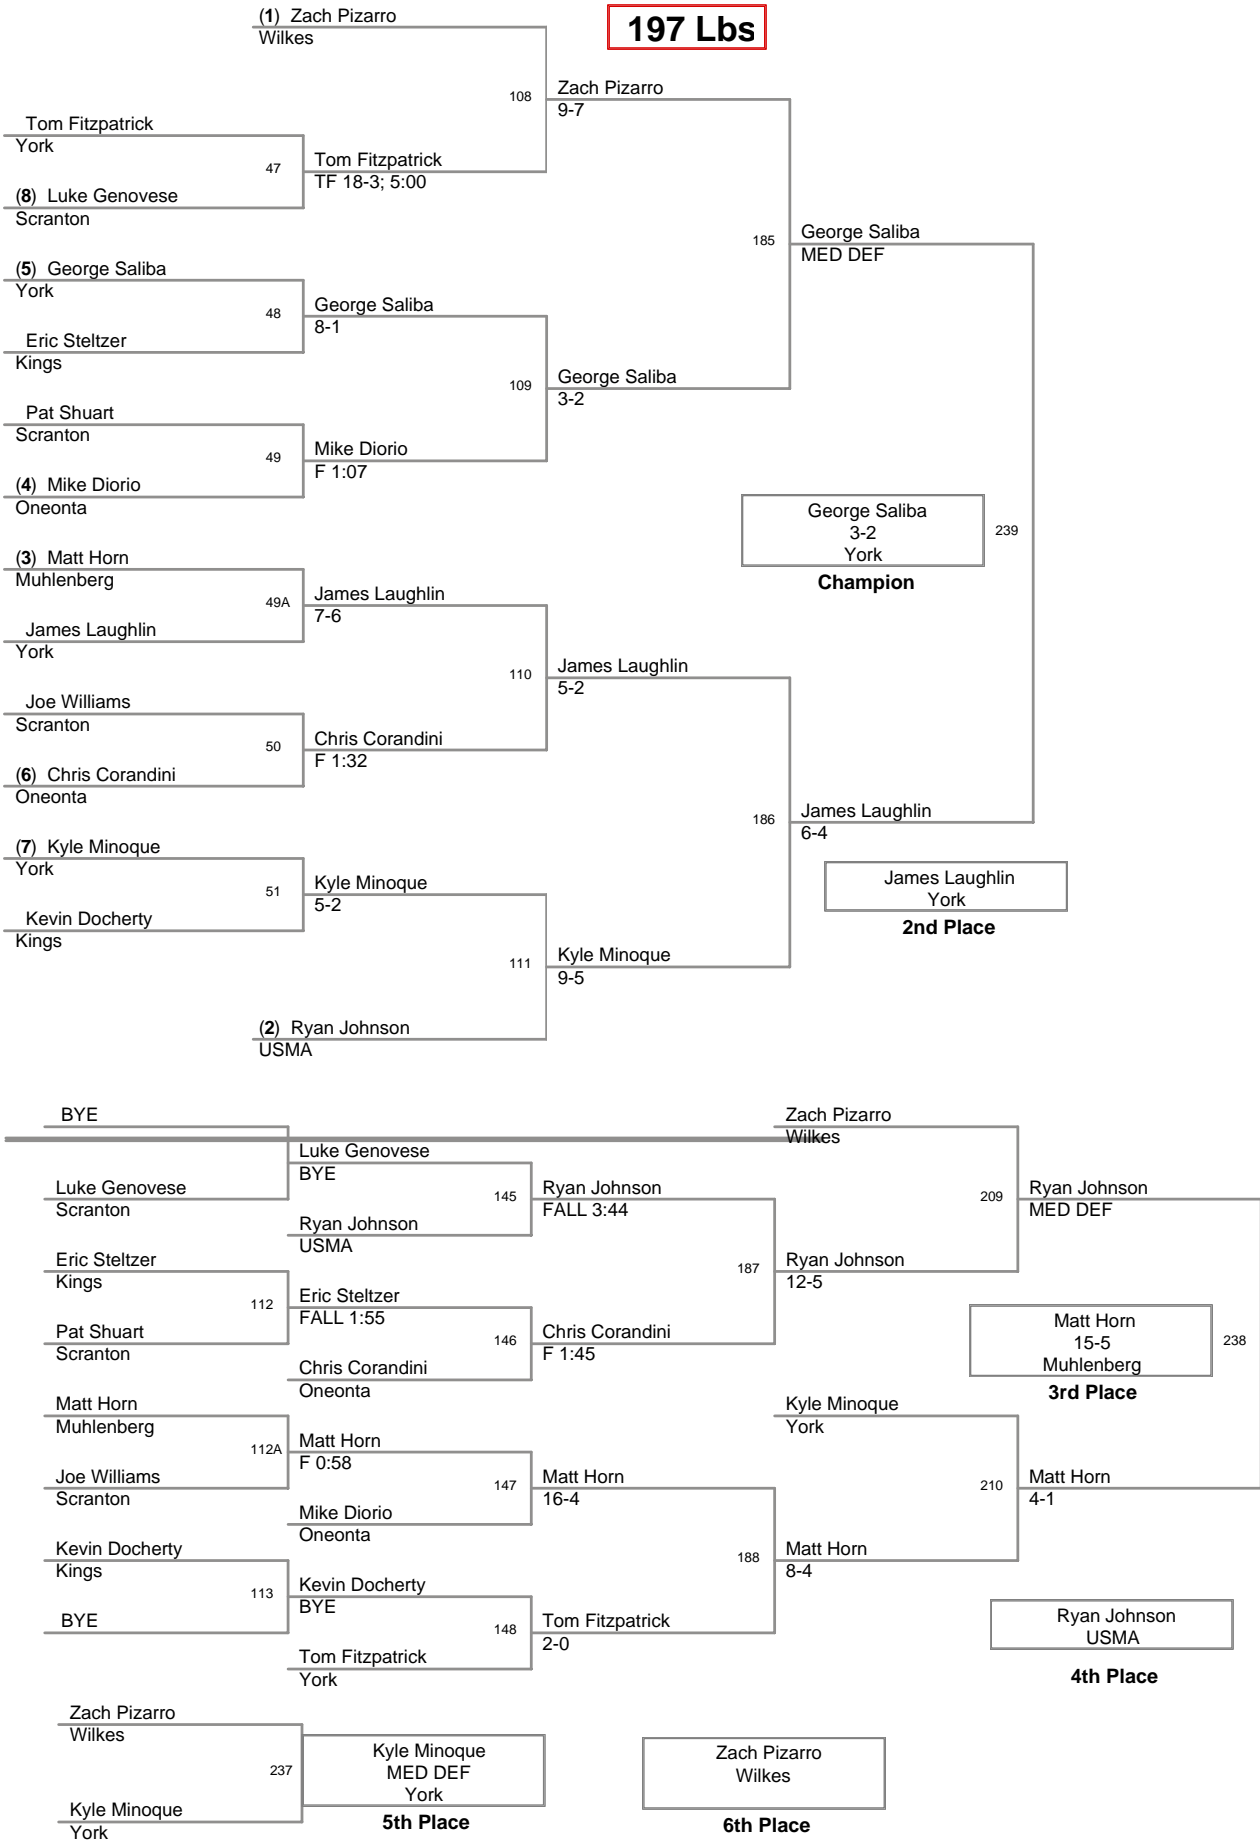

**141 Lbs**

Kings College Monarch  
Invitational

**149 Lbs**

Kings College Monarch  
Invitationa

**157 Lbs**

Kings College Monarch  
Invitationa

**174 Lbs**

Kings College Monarch  
Invitationa

**197 Lbs**

**Kings College Monarch  
Invitationa**

**285 Lbs**