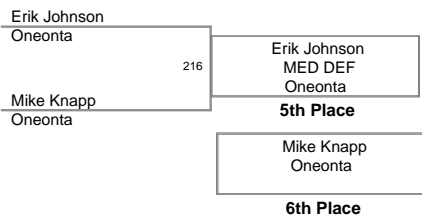

## FINAL TEAM STANDINGS

11/08/08 KINGS COLLEGE MONARCH INVITATIONAL

1 York	148
2 Wilkes	123
3 Oneonta	104
4 USMA	103
5 Kings	98
6 Muhlenburg	35
7 Scranton	17.5

**133 Lbs**

Kings College Monarch  
Invitationa

**141 Lbs**

Kings College Monarch  
Invitational

**149 Lbs**

Kings College Monarch  
Invitationa

**157 Lbs**

Kings College Monarch  
Invitationa

**174 Lbs**

Kings College Monarch  
Invitationa

**197 Lbs**

**Kings College Monarch  
Invitationa**

**285 Lbs**