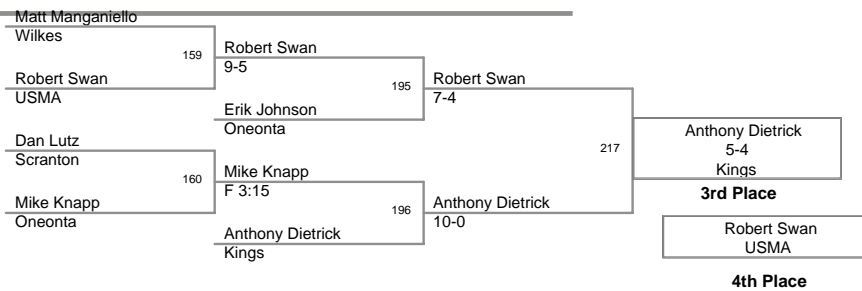

## FINAL TEAM STANDINGS

11/08/08 KINGS COLLEGE MONARCH INVITATIONAL

1 York	148
2 Wilkes	123
3 Oneonta	104
4 USMA	103
5 Kings	98
6 Muhlenburg	35
7 Scranton	17.5

**133 Lbs**

Kings College Monarch  
Invitationa

**141 Lbs**

Kings College Monarch  
Invitational

**149 Lbs**

Kings College Monarch  
Invitationa

**157 Lbs**

Kings College Monarch  
Invitationa

**174 Lbs**

Kings College Monarch  
Invitationa

**197 Lbs**

**Kings College Monarch  
Invitationa**

**285 Lbs**