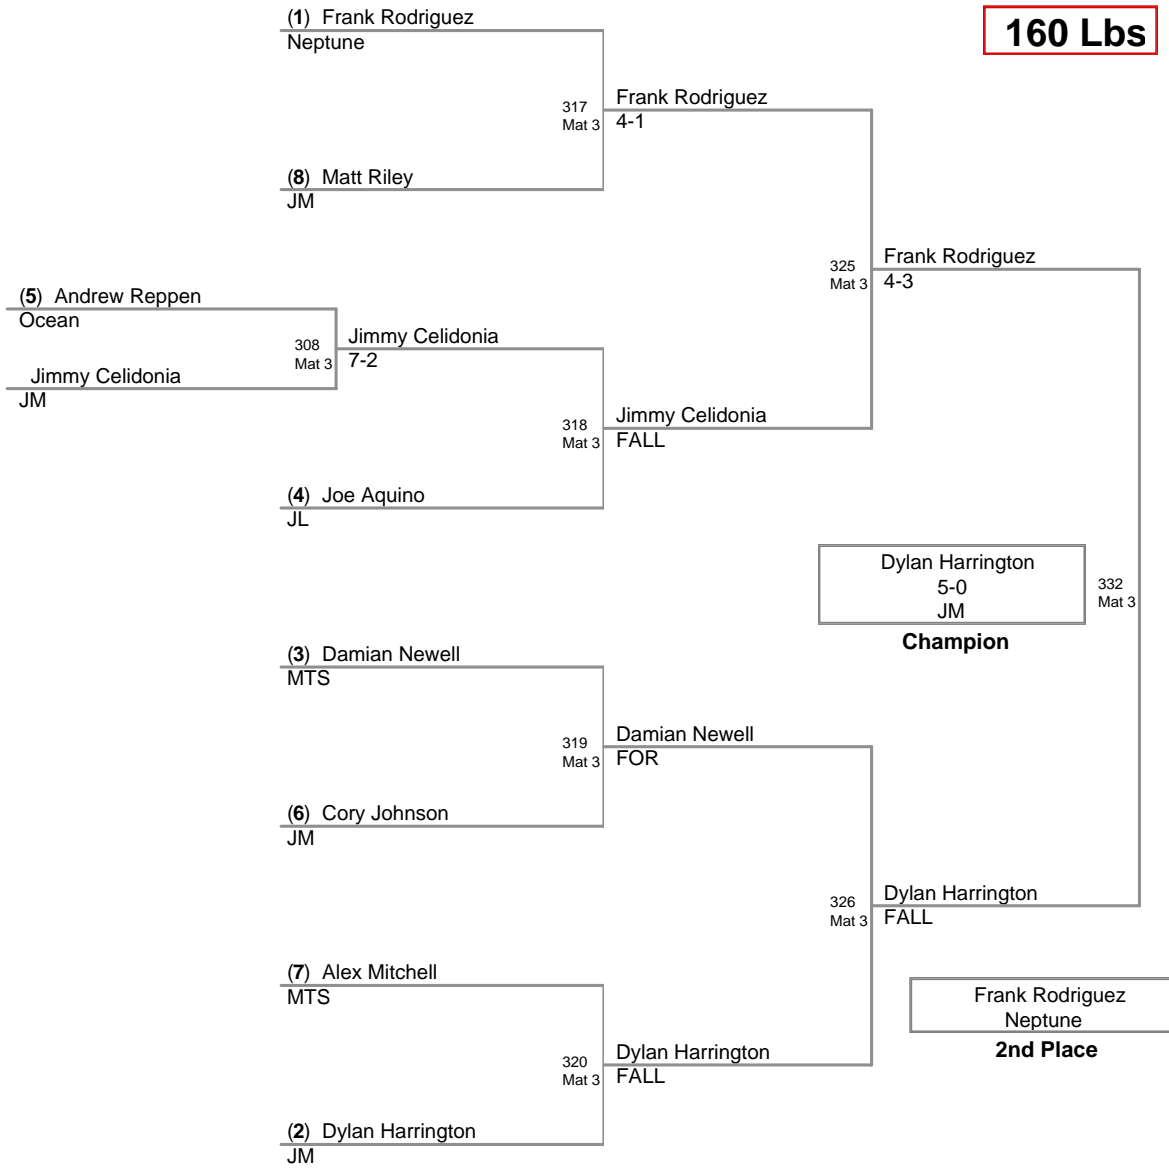

2008 Jackson JV
Invitational

160 Lbs