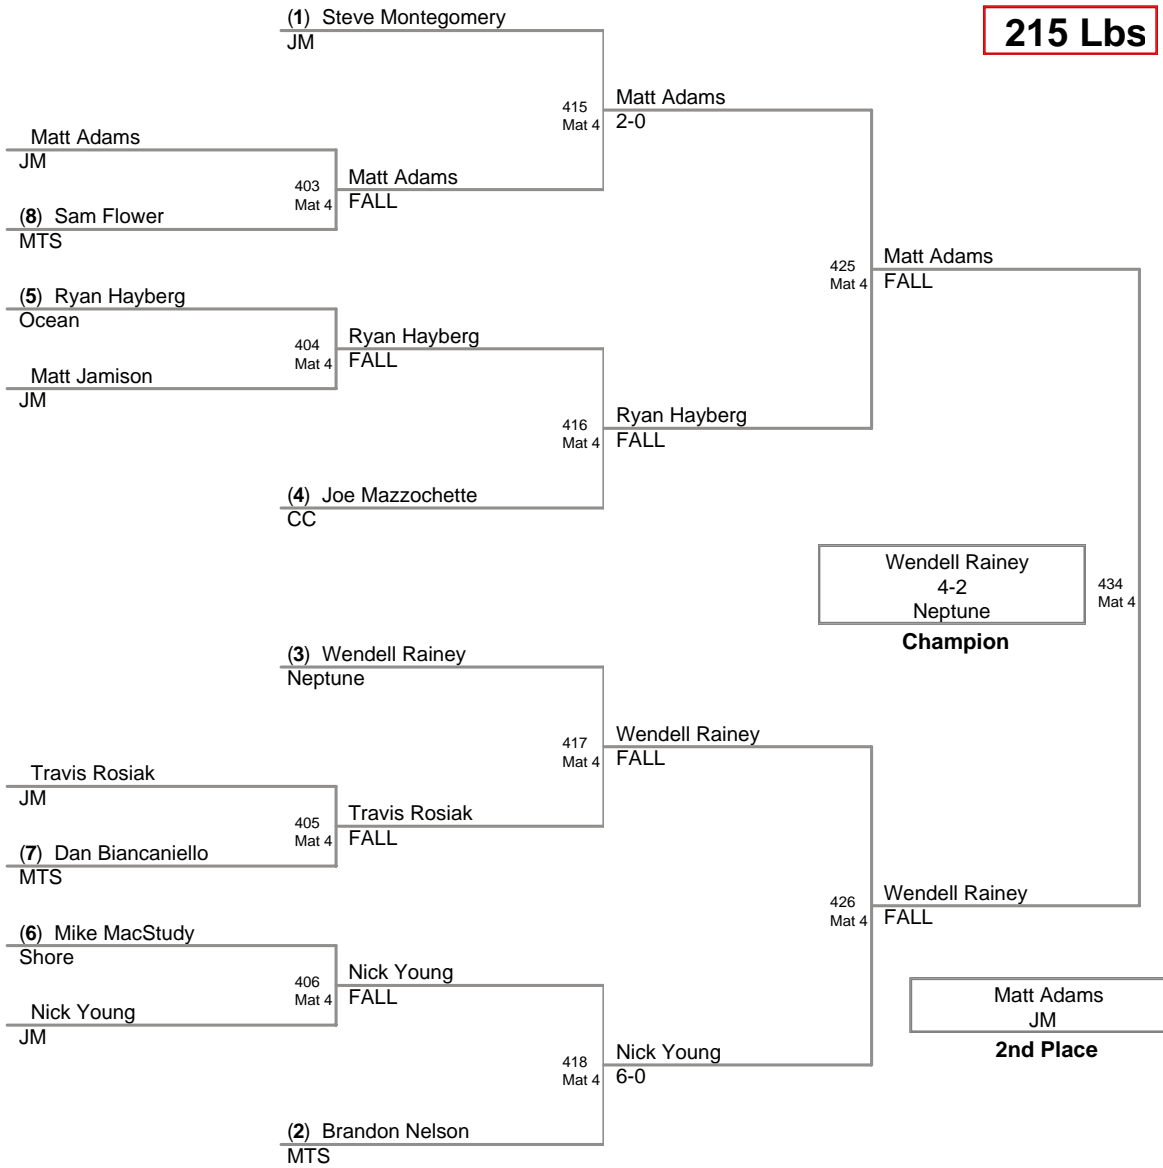

2008 Jackson JV
Invitational

215 Lbs