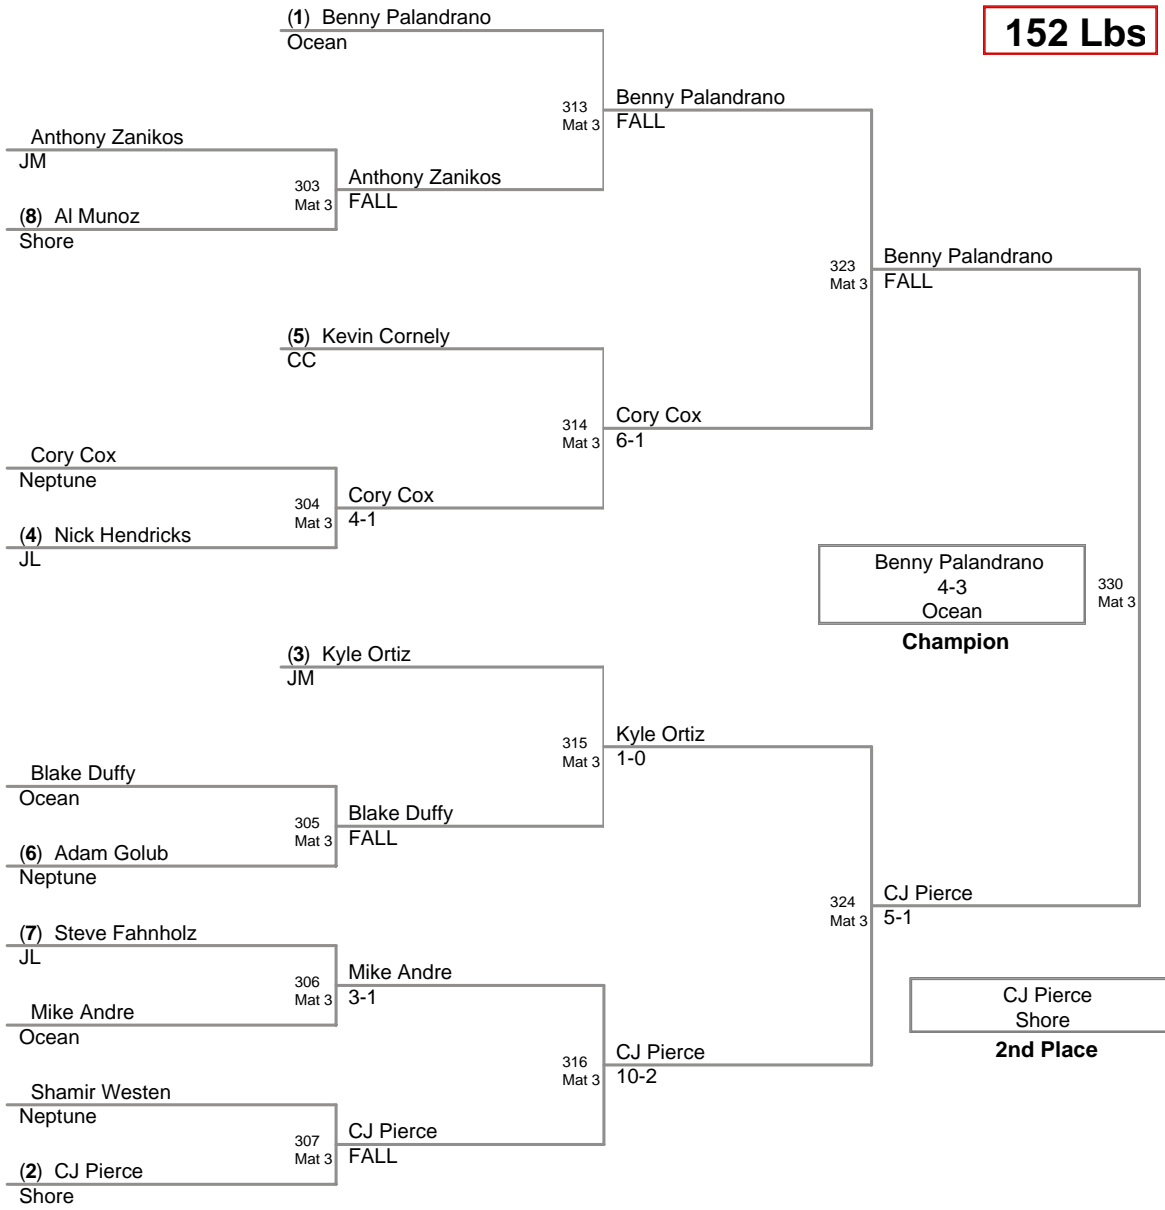

2008 Jackson JV
Invitational

152 Lbs