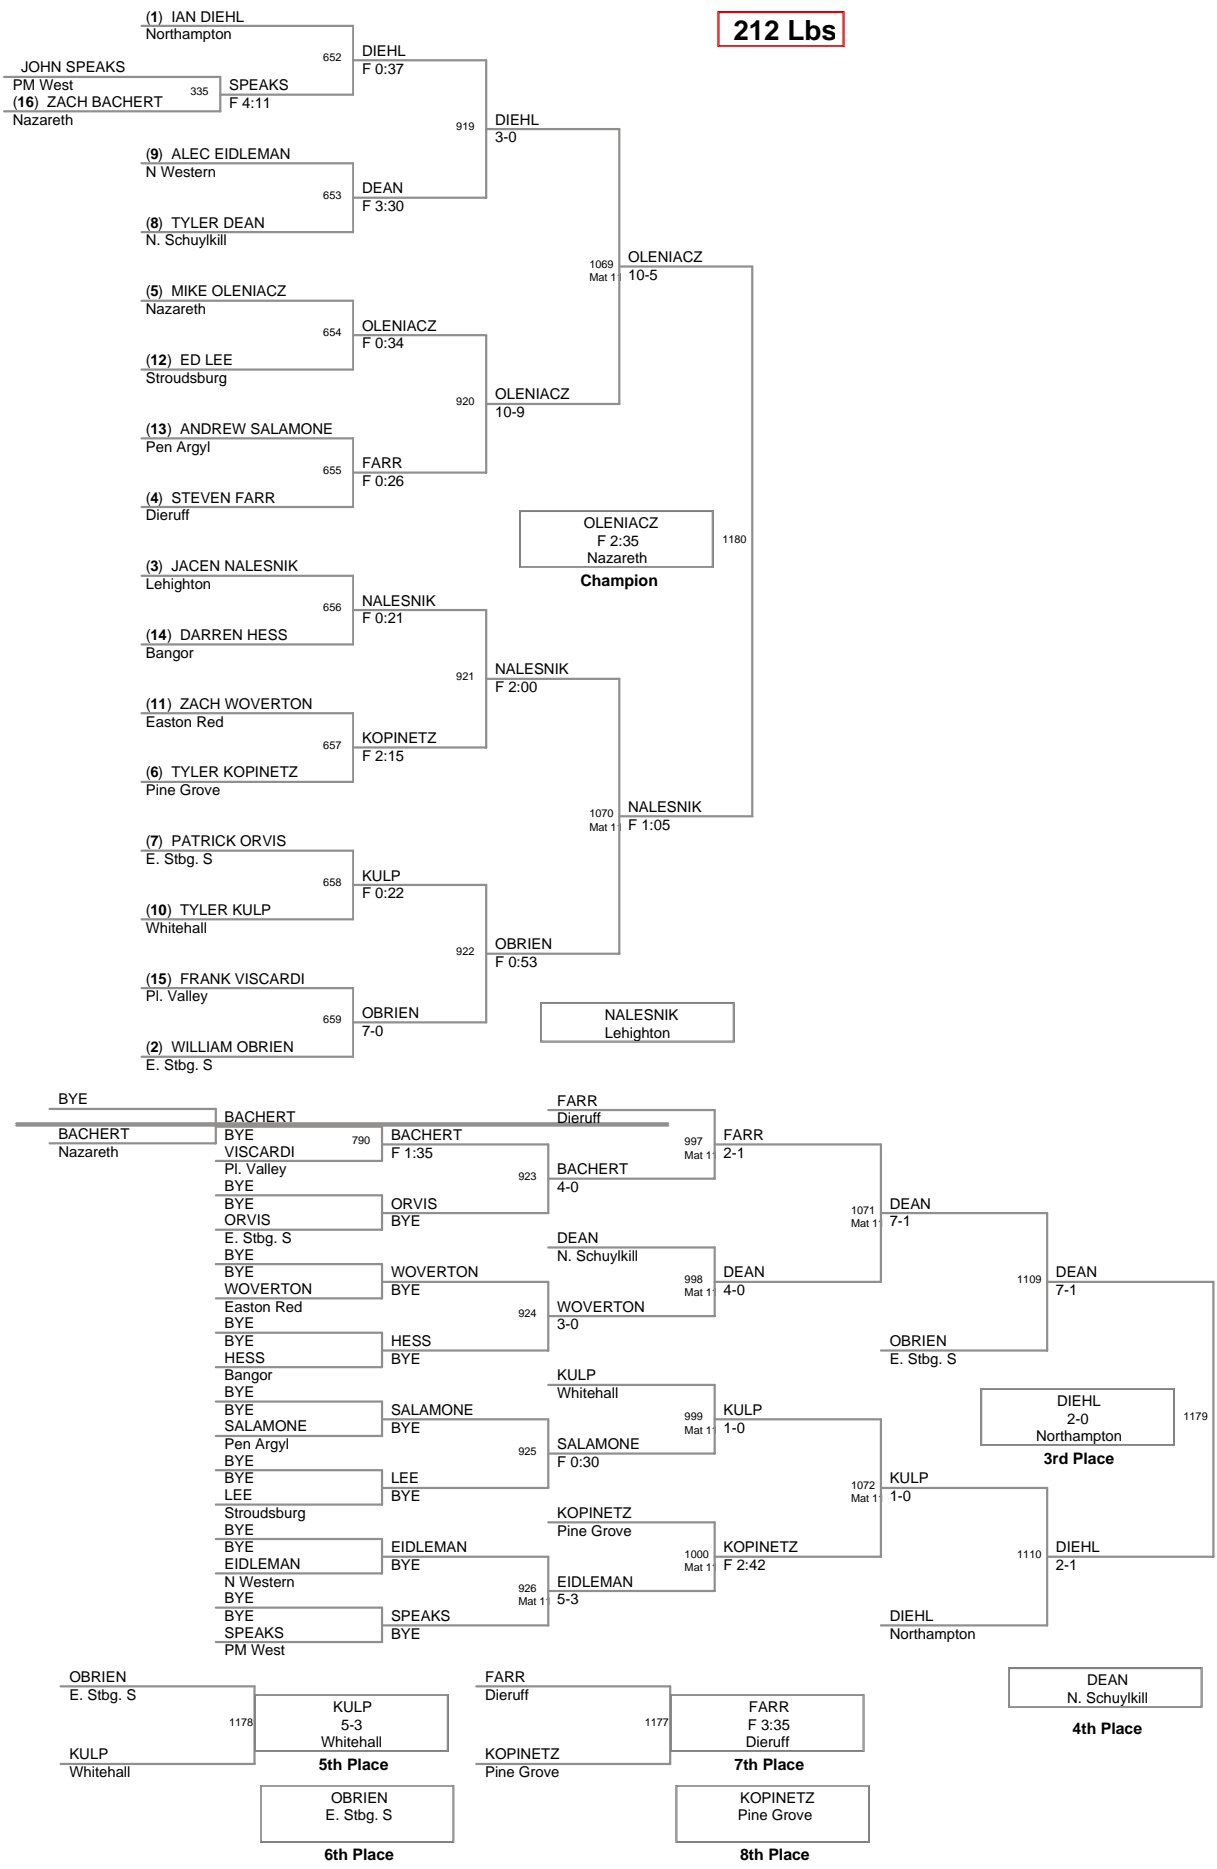

**2008 District 11 Jr High  
Championships**

**Top Team Scores (top  
scorer)**

<u>Plc</u>	<u>Points</u>	<u>Team</u>
1	246.5	Easton Red
2	218	Northampton
3	170	Pen Argyl
4	167	Liberty
5	166	Nazareth
6	165	Parkland
7	137	Saucon Valley
8	134.5	Emmaus
9	123	Pl. Valley
10	94	Lehighton
11	91	Blue Mtn.
12	89	Freedom
12	89	PM East
14	88	N Lehigh
15	86.5	Stroudsburg
16	84	N Western
16	84	Whitehall
18	83.5	Catasauqua
19	70.5	Palmerton
20	70	E. Stbg. N
21	64.5	Tri-Valley
22	63	Pine Grove
23	60	PM West
24	54.5	N. Schuylkill
25	50.5	Panther Valley
26	39	Palisades
27	38	Dieruff
28	36.5	Becahi
29	36	Mahanoy
29	36	Wilson
31	35.5	E. Stbg. S
32	32	Schuylkill Haven
33	25	Bangor
34	22.5	Tamaqua
35	21	Jim Thorpe
36	19	Pius X
36	19	Williams Valley
38	17	Easton White
39	14	Southern Lehigh
40	13	Wm. Allen
41	11	Allentown CC
42	10	Notre Dame

2008 District 11 Jr High

**87 Lbs**

**92 Lbs**

97 Lbs

**97 Lbs**

**102 Lbs**

2008 District 11 Jr High

**102 Lbs**

**124 Lbs**

**132 Lbs**

**132 Lbs**

**140 Lbs**

2008 District 11 Jr High

**140 Lbs**

**157 Lbs**

2008 District 11 Jr High

**157 Lbs**

**167 Lbs**

**212 Lbs**

2008 District 11 Jr High

**252 Lbs**