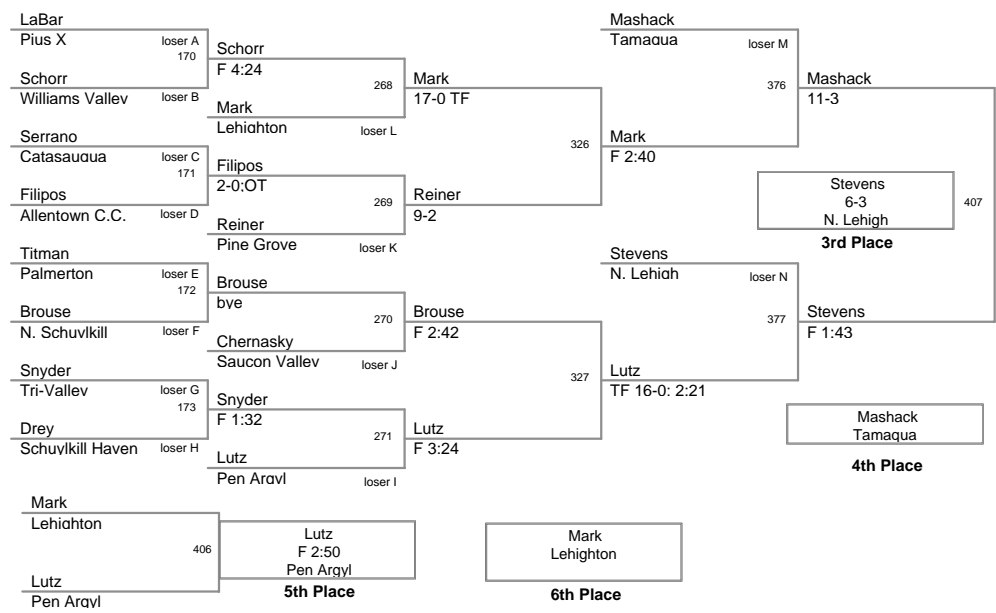

| Plc | Points | Team | CH | CONS |
|------------|---------------|------------------|-----------|-------------|
| 1 | 157 | Saucon Valley | - | - |
| 2 | 144 | Northwestern | - | - |
| 3 | 143 | Becahi | - | - |
| 4 | 109 | Pen Argyl | - | - |
| 5 | 108.5 | N. Lehigh | - | - |
| 6 | 92.5 | Wilson | - | - |
| 7 | 86.5 | Lehighton | - | - |
| 8 | 86 | Tamaqua | - | - |
| 9 | 66.5 | Pine Grove | - | - |
| 10 | 58 | Jim Thorpe | - | - |
| 11 | 57.5 | Catasauqua | - | - |
| 12 | 54 | Palmerton | - | - |
| 13 | 52 | Panther Valley | - | - |
| 14 | 51 | Tri-Valley | - | - |
| 15 | 42.5 | Pius X | - | - |
| 16 | 35 | Allentown C.C. | - | - |
| 17 | 30 | Williams Valley | - | - |
| 18 | 29 | Notre Dame | - | - |
| 19 | 28.5 | Mahanoy | - | - |
| 20 | 23 | N. Schuylkill | - | - |
| 20 | 23 | Palisades | - | - |
| 22 | 14 | Schuylkill Haven | - | - |
| 23 | 11 | Salisbury | - | - |

103 Lbs

112 Lbs

119 Lbs

125 Lbs

130 Lbs

135 Lbs

140 Lbs

145 Lbs