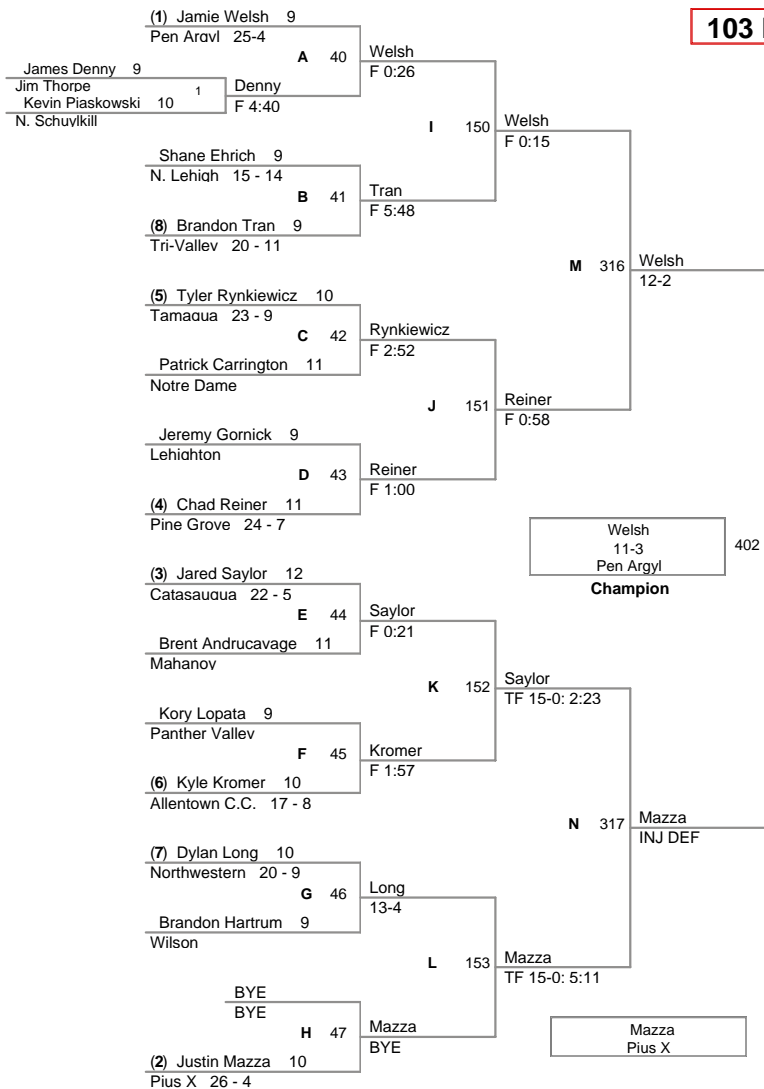

| Plc | Points | Team | CH | CONS |
|------------|---------------|------------------|-----------|-------------|
| 1 | 157 | Saucon Valley | - | - |
| 2 | 144 | Northwestern | - | - |
| 3 | 143 | Becahi | - | - |
| 4 | 109 | Pen Argyl | - | - |
| 5 | 108.5 | N. Lehigh | - | - |
| 6 | 92.5 | Wilson | - | - |
| 7 | 86.5 | Lehighton | - | - |
| 8 | 86 | Tamaqua | - | - |
| 9 | 66.5 | Pine Grove | - | - |
| 10 | 58 | Jim Thorpe | - | - |
| 11 | 57.5 | Catasauqua | - | - |
| 12 | 54 | Palmerton | - | - |
| 13 | 52 | Panther Valley | - | - |
| 14 | 51 | Tri-Valley | - | - |
| 15 | 42.5 | Pius X | - | - |
| 16 | 35 | Allentown C.C. | - | - |
| 17 | 30 | Williams Valley | - | - |
| 18 | 29 | Notre Dame | - | - |
| 19 | 28.5 | Mahanoy | - | - |
| 20 | 23 | N. Schuylkill | - | - |
| 20 | 23 | Palisades | - | - |
| 22 | 14 | Schuylkill Haven | - | - |
| 23 | 11 | Salisbury | - | - |

103 Lbs

112 Lbs

119 Lbs

125 Lbs

130 Lbs

135 Lbs

140 Lbs

145 Lbs

152 Lbs

160 Lbs

171 Lbs

189 Lbs

215 Lbs

285 Lbs