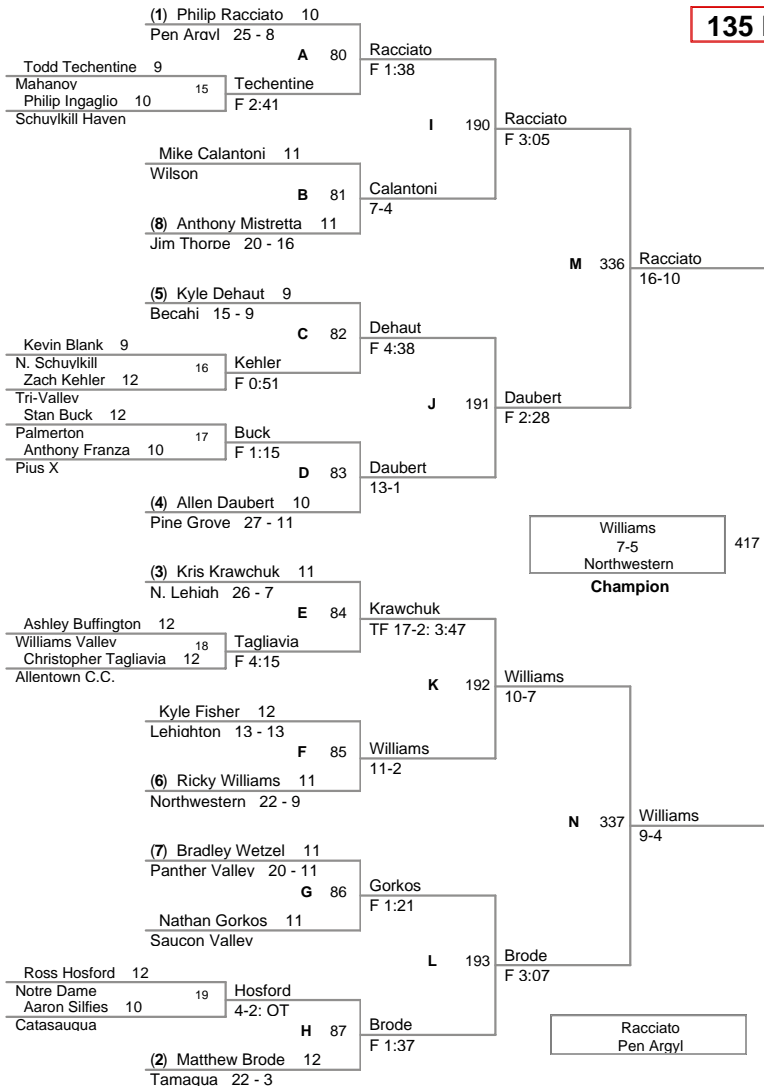

| Plc | Points | Team | CH | CONS |
|------------|---------------|------------------|-----------|-------------|
| 1 | 157 | Saucon Valley | - | - |
| 2 | 144 | Northwestern | - | - |
| 3 | 143 | Becahi | - | - |
| 4 | 109 | Pen Argyl | - | - |
| 5 | 108.5 | N. Lehigh | - | - |
| 6 | 92.5 | Wilson | - | - |
| 7 | 86.5 | Lehighton | - | - |
| 8 | 86 | Tamaqua | - | - |
| 9 | 66.5 | Pine Grove | - | - |
| 10 | 58 | Jim Thorpe | - | - |
| 11 | 57.5 | Catasauqua | - | - |
| 12 | 54 | Palmerton | - | - |
| 13 | 52 | Panther Valley | - | - |
| 14 | 51 | Tri-Valley | - | - |
| 15 | 42.5 | Pius X | - | - |
| 16 | 35 | Allentown C.C. | - | - |
| 17 | 30 | Williams Valley | - | - |
| 18 | 29 | Notre Dame | - | - |
| 19 | 28.5 | Mahanoy | - | - |
| 20 | 23 | N. Schuylkill | - | - |
| 20 | 23 | Palisades | - | - |
| 22 | 14 | Schuylkill Haven | - | - |
| 23 | 11 | Salisbury | - | - |

103 Lbs

112 Lbs

119 Lbs

125 Lbs

130 Lbs

135 Lbs

140 Lbs

145 Lbs

152 Lbs

160 Lbs

171 Lbs

189 Lbs

215 Lbs

285 Lbs