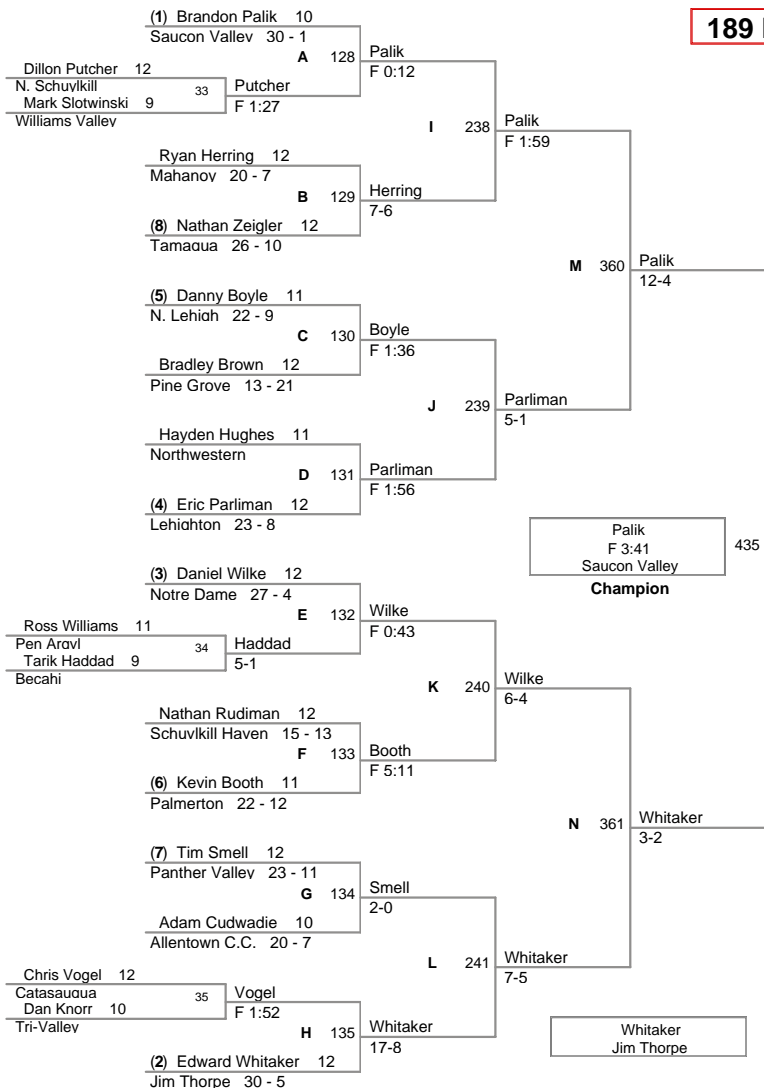

| Plc | Points | Team | CH | CONS |
|------------|---------------|------------------|-----------|-------------|
| 1 | 157 | Saucon Valley | - | - |
| 2 | 144 | Northwestern | - | - |
| 3 | 143 | Becahi | - | - |
| 4 | 109 | Pen Argyl | - | - |
| 5 | 108.5 | N. Lehigh | - | - |
| 6 | 92.5 | Wilson | - | - |
| 7 | 86.5 | Lehighton | - | - |
| 8 | 86 | Tamaqua | - | - |
| 9 | 66.5 | Pine Grove | - | - |
| 10 | 58 | Jim Thorpe | - | - |
| 11 | 57.5 | Catasauqua | - | - |
| 12 | 54 | Palmerton | - | - |
| 13 | 52 | Panther Valley | - | - |
| 14 | 51 | Tri-Valley | - | - |
| 15 | 42.5 | Pius X | - | - |
| 16 | 35 | Allentown C.C. | - | - |
| 17 | 30 | Williams Valley | - | - |
| 18 | 29 | Notre Dame | - | - |
| 19 | 28.5 | Mahanoy | - | - |
| 20 | 23 | N. Schuylkill | - | - |
| 20 | 23 | Palisades | - | - |
| 22 | 14 | Schuylkill Haven | - | - |
| 23 | 11 | Salisbury | - | - |

103 Lbs

112 Lbs

119 Lbs

125 Lbs

130 Lbs

135 Lbs

140 Lbs

145 Lbs

152 Lbs

160 Lbs

171 Lbs

189 Lbs

215 Lbs

285 Lbs