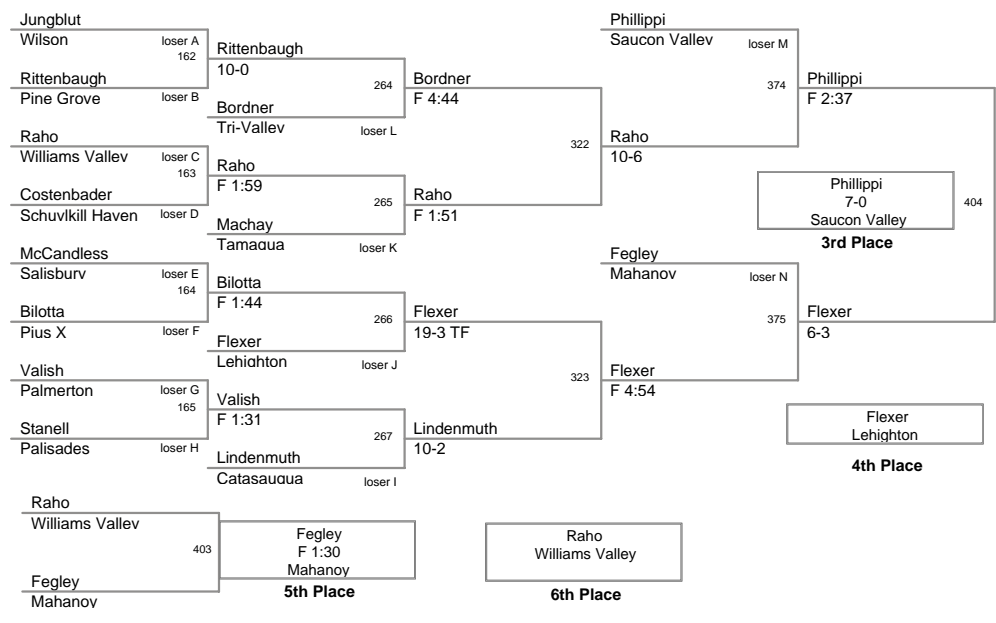

| Plc | Points | Team | CH | CONS |
|------------|---------------|------------------|-----------|-------------|
| 1 | 157 | Saucon Valley | - | - |
| 2 | 144 | Northwestern | - | - |
| 3 | 143 | Becahi | - | - |
| 4 | 109 | Pen Argyl | - | - |
| 5 | 108.5 | N. Lehigh | - | - |
| 6 | 92.5 | Wilson | - | - |
| 7 | 86.5 | Lehighton | - | - |
| 8 | 86 | Tamaqua | - | - |
| 9 | 66.5 | Pine Grove | - | - |
| 10 | 58 | Jim Thorpe | - | - |
| 11 | 57.5 | Catasauqua | - | - |
| 12 | 54 | Palmerton | - | - |
| 13 | 52 | Panther Valley | - | - |
| 14 | 51 | Tri-Valley | - | - |
| 15 | 42.5 | Pius X | - | - |
| 16 | 35 | Allentown C.C. | - | - |
| 17 | 30 | Williams Valley | - | - |
| 18 | 29 | Notre Dame | - | - |
| 19 | 28.5 | Mahanoy | - | - |
| 20 | 23 | N. Schuylkill | - | - |
| 20 | 23 | Palisades | - | - |
| 22 | 14 | Schuylkill Haven | - | - |
| 23 | 11 | Salisbury | - | - |

103 Lbs

112 Lbs

119 Lbs

125 Lbs

130 Lbs

135 Lbs

140 Lbs

145 Lbs