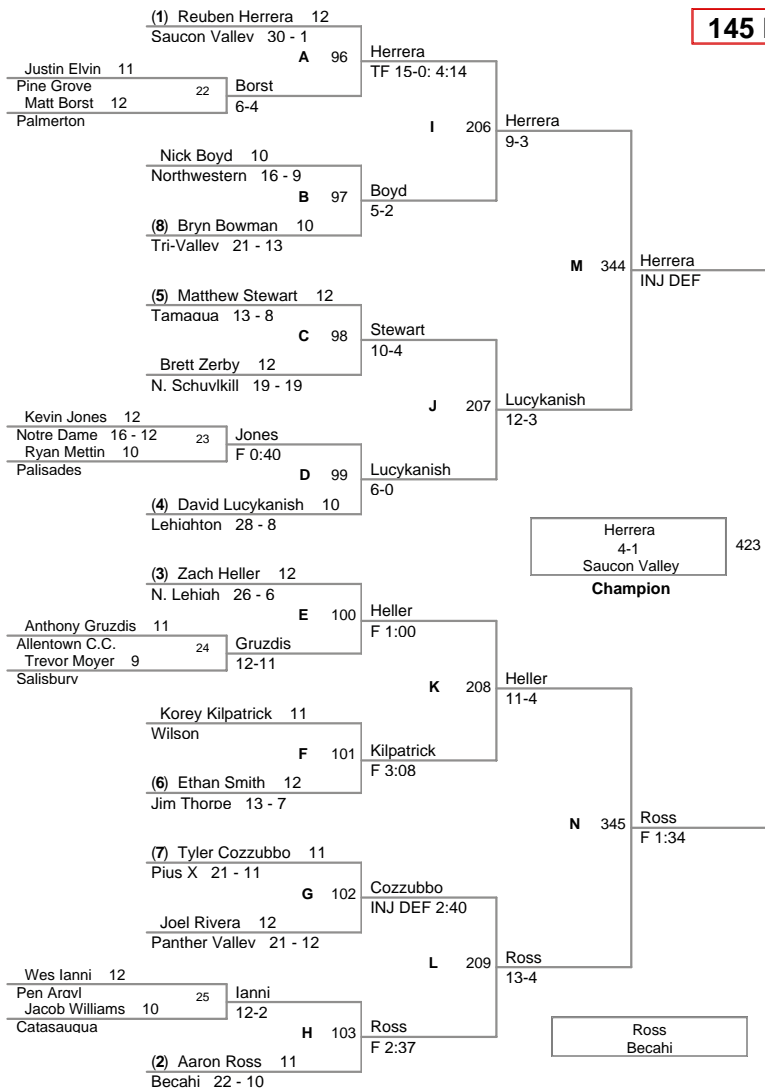

| Plc | Points | Team | CH | CONS |
|------------|---------------|------------------|-----------|-------------|
| 1 | 157 | Saucon Valley | - | - |
| 2 | 144 | Northwestern | - | - |
| 3 | 143 | Becahi | - | - |
| 4 | 109 | Pen Argyl | - | - |
| 5 | 108.5 | N. Lehigh | - | - |
| 6 | 92.5 | Wilson | - | - |
| 7 | 86.5 | Lehighton | - | - |
| 8 | 86 | Tamaqua | - | - |
| 9 | 66.5 | Pine Grove | - | - |
| 10 | 58 | Jim Thorpe | - | - |
| 11 | 57.5 | Catasauqua | - | - |
| 12 | 54 | Palmerton | - | - |
| 13 | 52 | Panther Valley | - | - |
| 14 | 51 | Tri-Valley | - | - |
| 15 | 42.5 | Pius X | - | - |
| 16 | 35 | Allentown C.C. | - | - |
| 17 | 30 | Williams Valley | - | - |
| 18 | 29 | Notre Dame | - | - |
| 19 | 28.5 | Mahanoy | - | - |
| 20 | 23 | N. Schuylkill | - | - |
| 20 | 23 | Palisades | - | - |
| 22 | 14 | Schuylkill Haven | - | - |
| 23 | 11 | Salisbury | - | - |

103 Lbs

112 Lbs

119 Lbs

125 Lbs

130 Lbs

135 Lbs

140 Lbs

145 Lbs

152 Lbs

160 Lbs

171 Lbs

189 Lbs

215 Lbs

285 Lbs