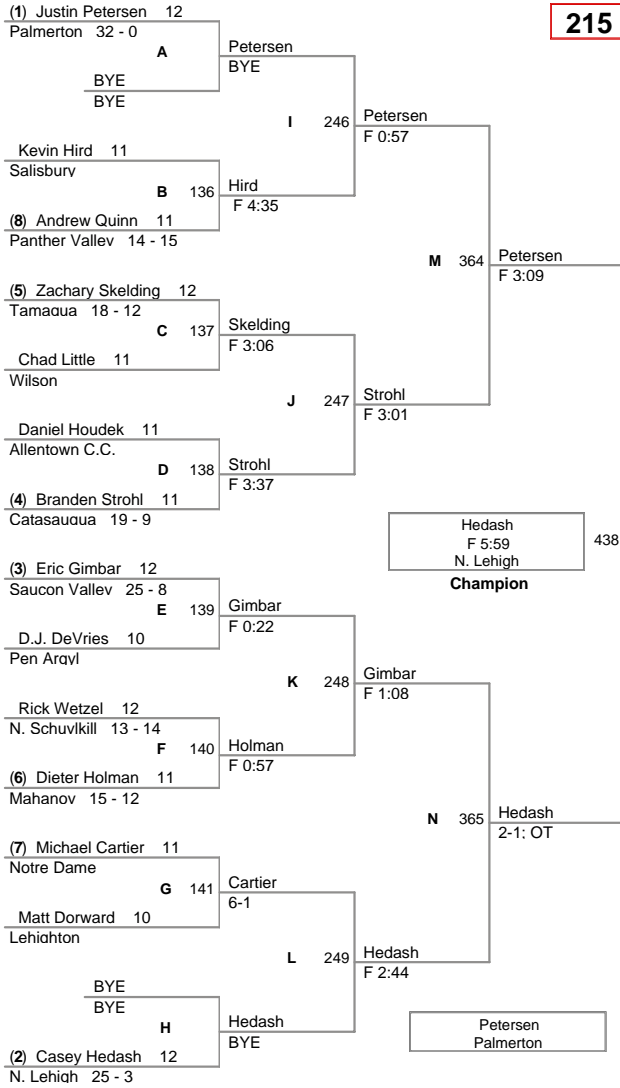

| Plc | Points | Team | CH | CONS |
|------------|---------------|------------------|-----------|-------------|
| 1 | 157 | Saucon Valley | - | - |
| 2 | 144 | Northwestern | - | - |
| 3 | 143 | Becahi | - | - |
| 4 | 109 | Pen Argyl | - | - |
| 5 | 108.5 | N. Lehigh | - | - |
| 6 | 92.5 | Wilson | - | - |
| 7 | 86.5 | Lehighton | - | - |
| 8 | 86 | Tamaqua | - | - |
| 9 | 66.5 | Pine Grove | - | - |
| 10 | 58 | Jim Thorpe | - | - |
| 11 | 57.5 | Catasauqua | - | - |
| 12 | 54 | Palmerton | - | - |
| 13 | 52 | Panther Valley | - | - |
| 14 | 51 | Tri-Valley | - | - |
| 15 | 42.5 | Pius X | - | - |
| 16 | 35 | Allentown C.C. | - | - |
| 17 | 30 | Williams Valley | - | - |
| 18 | 29 | Notre Dame | - | - |
| 19 | 28.5 | Mahanoy | - | - |
| 20 | 23 | N. Schuylkill | - | - |
| 20 | 23 | Palisades | - | - |
| 22 | 14 | Schuylkill Haven | - | - |
| 23 | 11 | Salisbury | - | - |

103 Lbs

112 Lbs

119 Lbs

125 Lbs

130 Lbs

135 Lbs

140 Lbs

145 Lbs

152 Lbs

160 Lbs

171 Lbs

189 Lbs

215 Lbs

285 Lbs