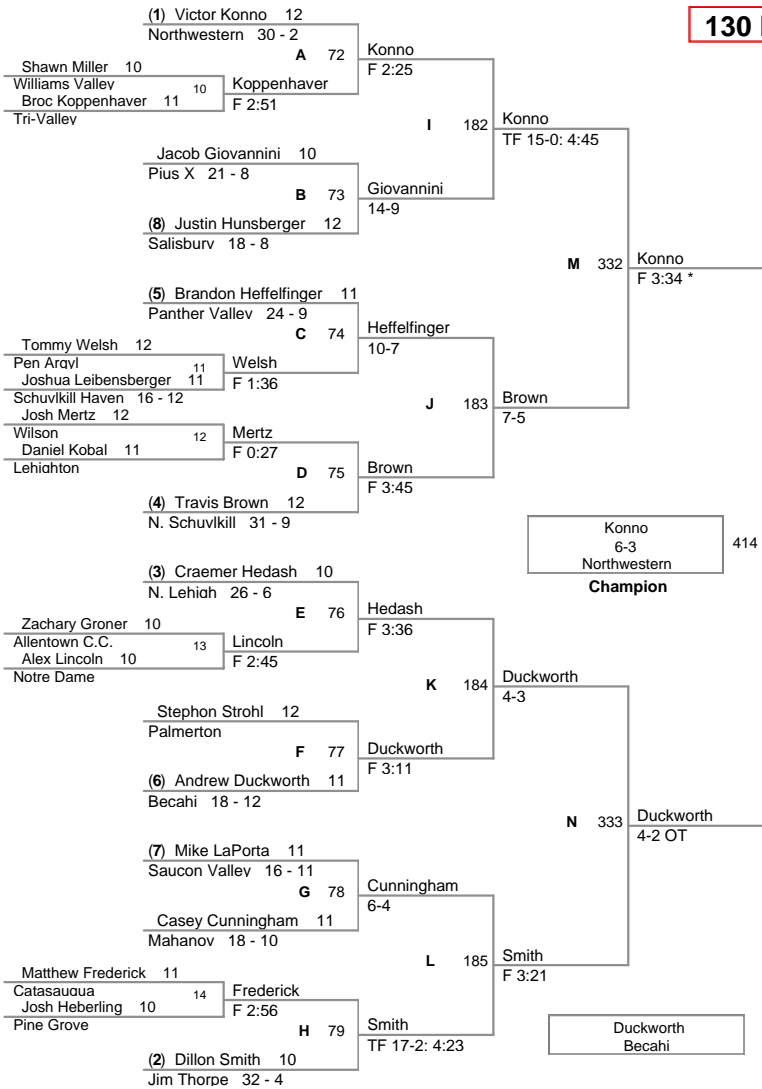

| Plc | Points | Team | CH | CONS |
|------------|---------------|------------------|-----------|-------------|
| 1 | 157 | Saucon Valley | - | - |
| 2 | 144 | Northwestern | - | - |
| 3 | 143 | Becahi | - | - |
| 4 | 109 | Pen Argyl | - | - |
| 5 | 108.5 | N. Lehigh | - | - |
| 6 | 92.5 | Wilson | - | - |
| 7 | 86.5 | Lehighton | - | - |
| 8 | 86 | Tamaqua | - | - |
| 9 | 66.5 | Pine Grove | - | - |
| 10 | 58 | Jim Thorpe | - | - |
| 11 | 57.5 | Catasauqua | - | - |
| 12 | 54 | Palmerton | - | - |
| 13 | 52 | Panther Valley | - | - |
| 14 | 51 | Tri-Valley | - | - |
| 15 | 42.5 | Pius X | - | - |
| 16 | 35 | Allentown C.C. | - | - |
| 17 | 30 | Williams Valley | - | - |
| 18 | 29 | Notre Dame | - | - |
| 19 | 28.5 | Mahanoy | - | - |
| 20 | 23 | N. Schuylkill | - | - |
| 20 | 23 | Palisades | - | - |
| 22 | 14 | Schuylkill Haven | - | - |
| 23 | 11 | Salisbury | - | - |

103 Lbs

112 Lbs

119 Lbs

125 Lbs

130 Lbs

135 Lbs

140 Lbs

145 Lbs

152 Lbs

160 Lbs

171 Lbs

189 Lbs

215 Lbs

285 Lbs