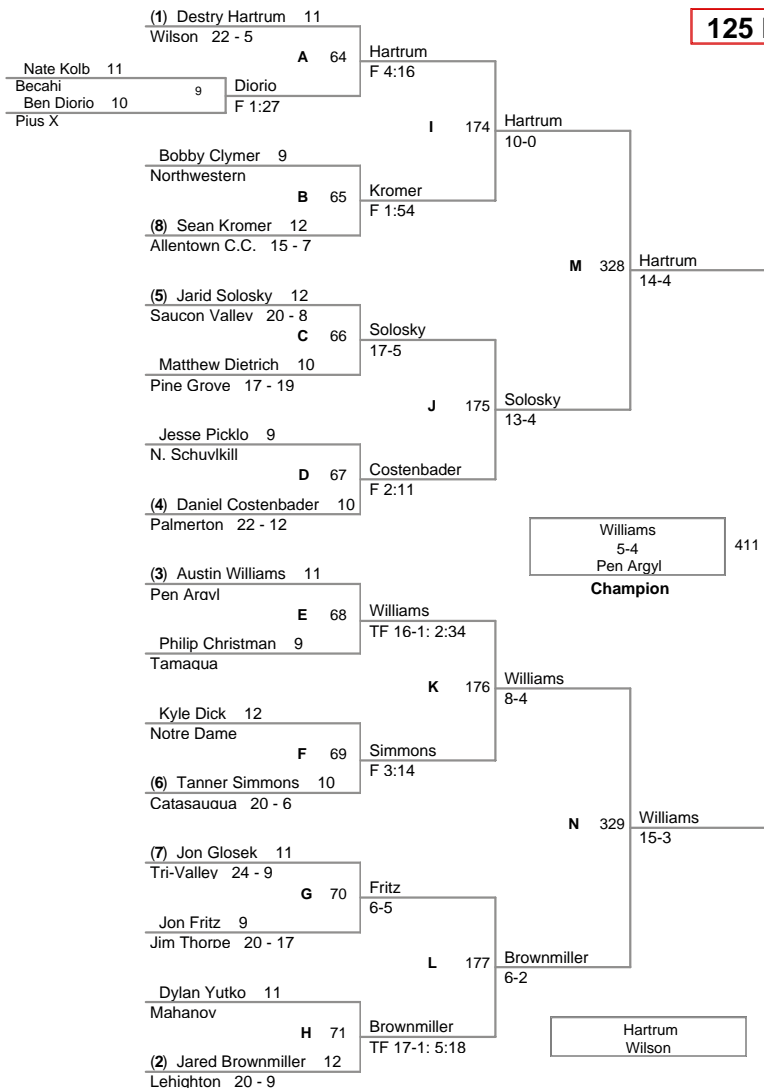

| Plc | Points | Team | CH | CONS |
|------------|---------------|------------------|-----------|-------------|
| 1 | 157 | Saucon Valley | - | - |
| 2 | 144 | Northwestern | - | - |
| 3 | 143 | Becahi | - | - |
| 4 | 109 | Pen Argyl | - | - |
| 5 | 108.5 | N. Lehigh | - | - |
| 6 | 92.5 | Wilson | - | - |
| 7 | 86.5 | Lehighton | - | - |
| 8 | 86 | Tamaqua | - | - |
| 9 | 66.5 | Pine Grove | - | - |
| 10 | 58 | Jim Thorpe | - | - |
| 11 | 57.5 | Catasauqua | - | - |
| 12 | 54 | Palmerton | - | - |
| 13 | 52 | Panther Valley | - | - |
| 14 | 51 | Tri-Valley | - | - |
| 15 | 42.5 | Pius X | - | - |
| 16 | 35 | Allentown C.C. | - | - |
| 17 | 30 | Williams Valley | - | - |
| 18 | 29 | Notre Dame | - | - |
| 19 | 28.5 | Mahanoy | - | - |
| 20 | 23 | N. Schuylkill | - | - |
| 20 | 23 | Palisades | - | - |
| 22 | 14 | Schuylkill Haven | - | - |
| 23 | 11 | Salisbury | - | - |

103 Lbs

112 Lbs

119 Lbs

125 Lbs

130 Lbs

135 Lbs

140 Lbs

145 Lbs

152 Lbs

160 Lbs

171 Lbs

189 Lbs

215 Lbs

285 Lbs