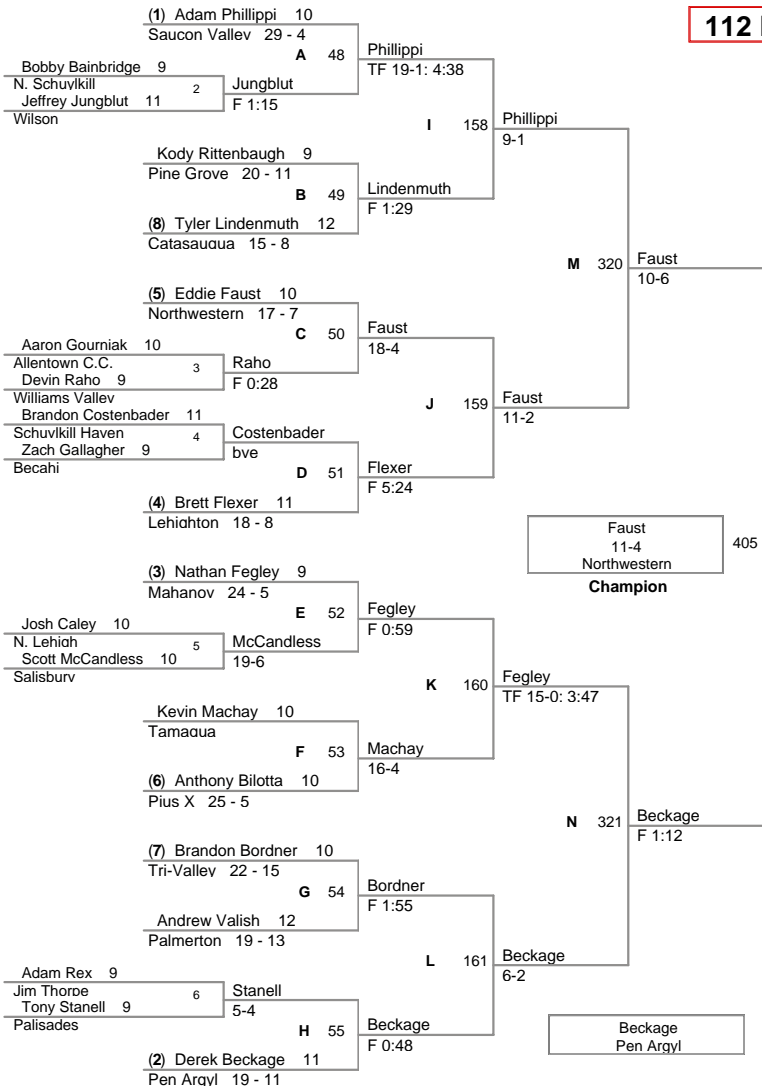

| Plc | Points | Team | CH | CONS |
|------------|---------------|------------------|-----------|-------------|
| 1 | 157 | Saucon Valley | - | - |
| 2 | 144 | Northwestern | - | - |
| 3 | 143 | Becahi | - | - |
| 4 | 109 | Pen Argyl | - | - |
| 5 | 108.5 | N. Lehigh | - | - |
| 6 | 92.5 | Wilson | - | - |
| 7 | 86.5 | Lehighton | - | - |
| 8 | 86 | Tamaqua | - | - |
| 9 | 66.5 | Pine Grove | - | - |
| 10 | 58 | Jim Thorpe | - | - |
| 11 | 57.5 | Catasauqua | - | - |
| 12 | 54 | Palmerton | - | - |
| 13 | 52 | Panther Valley | - | - |
| 14 | 51 | Tri-Valley | - | - |
| 15 | 42.5 | Pius X | - | - |
| 16 | 35 | Allentown C.C. | - | - |
| 17 | 30 | Williams Valley | - | - |
| 18 | 29 | Notre Dame | - | - |
| 19 | 28.5 | Mahanoy | - | - |
| 20 | 23 | N. Schuylkill | - | - |
| 20 | 23 | Palisades | - | - |
| 22 | 14 | Schuylkill Haven | - | - |
| 23 | 11 | Salisbury | - | - |

103 Lbs

112 Lbs

119 Lbs

125 Lbs

130 Lbs

135 Lbs

140 Lbs

145 Lbs