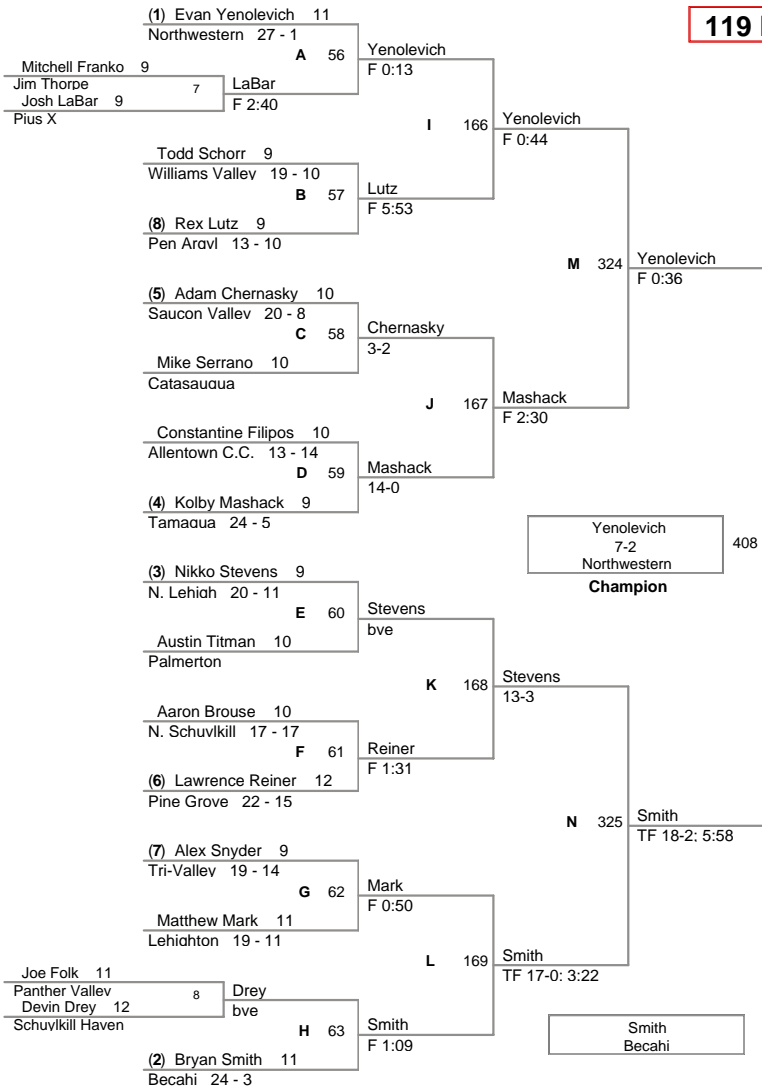

| Plc | Points | Team | CH | CONS |
|------------|---------------|------------------|-----------|-------------|
| 1 | 157 | Saucon Valley | - | - |
| 2 | 144 | Northwestern | - | - |
| 3 | 143 | Becahi | - | - |
| 4 | 109 | Pen Argyl | - | - |
| 5 | 108.5 | N. Lehigh | - | - |
| 6 | 92.5 | Wilson | - | - |
| 7 | 86.5 | Lehighton | - | - |
| 8 | 86 | Tamaqua | - | - |
| 9 | 66.5 | Pine Grove | - | - |
| 10 | 58 | Jim Thorpe | - | - |
| 11 | 57.5 | Catasauqua | - | - |
| 12 | 54 | Palmerton | - | - |
| 13 | 52 | Panther Valley | - | - |
| 14 | 51 | Tri-Valley | - | - |
| 15 | 42.5 | Pius X | - | - |
| 16 | 35 | Allentown C.C. | - | - |
| 17 | 30 | Williams Valley | - | - |
| 18 | 29 | Notre Dame | - | - |
| 19 | 28.5 | Mahanoy | - | - |
| 20 | 23 | N. Schuylkill | - | - |
| 20 | 23 | Palisades | - | - |
| 22 | 14 | Schuylkill Haven | - | - |
| 23 | 11 | Salisbury | - | - |

103 Lbs

112 Lbs

119 Lbs

125 Lbs

130 Lbs

135 Lbs

140 Lbs

145 Lbs

152 Lbs

160 Lbs

171 Lbs

189 Lbs

215 Lbs

285 Lbs