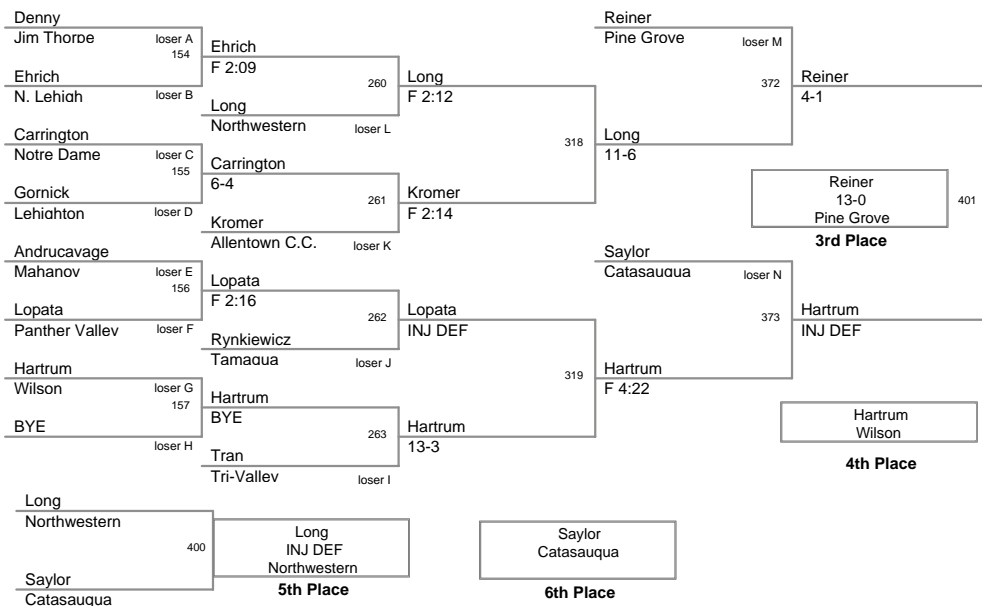

| Plc | Points | Team | CH | CONS |
|------------|---------------|------------------|-----------|-------------|
| 1 | 157 | Saucon Valley | - | - |
| 2 | 144 | Northwestern | - | - |
| 3 | 143 | Becahi | - | - |
| 4 | 109 | Pen Argyl | - | - |
| 5 | 108.5 | N. Lehigh | - | - |
| 6 | 92.5 | Wilson | - | - |
| 7 | 86.5 | Lehighton | - | - |
| 8 | 86 | Tamaqua | - | - |
| 9 | 66.5 | Pine Grove | - | - |
| 10 | 58 | Jim Thorpe | - | - |
| 11 | 57.5 | Catasauqua | - | - |
| 12 | 54 | Palmerton | - | - |
| 13 | 52 | Panther Valley | - | - |
| 14 | 51 | Tri-Valley | - | - |
| 15 | 42.5 | Pius X | - | - |
| 16 | 35 | Allentown C.C. | - | - |
| 17 | 30 | Williams Valley | - | - |
| 18 | 29 | Notre Dame | - | - |
| 19 | 28.5 | Mahanoy | - | - |
| 20 | 23 | N. Schuylkill | - | - |
| 20 | 23 | Palisades | - | - |
| 22 | 14 | Schuylkill Haven | - | - |
| 23 | 11 | Salisbury | - | - |

103 Lbs

112 Lbs

119 Lbs

125 Lbs

130 Lbs

135 Lbs

140 Lbs

145 Lbs

152 Lbs

160 Lbs

171 Lbs

189 Lbs

215 Lbs

285 Lbs