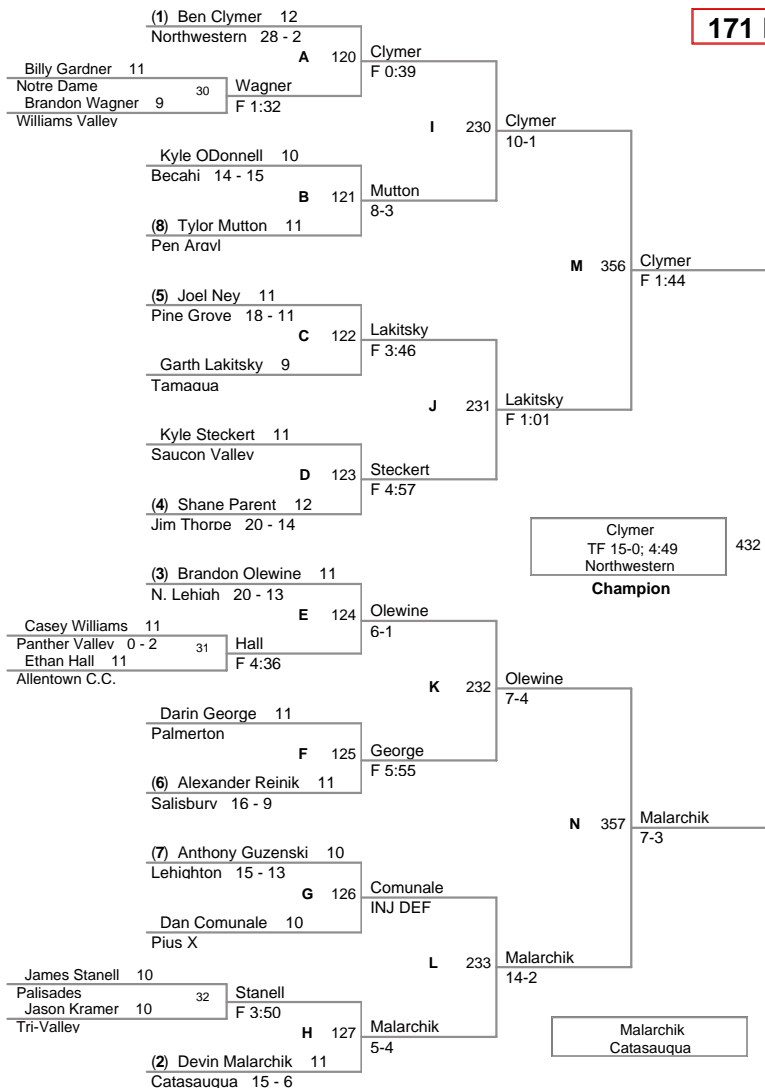

| Plc | Points | Team | CH | CONS |
|------------|---------------|------------------|-----------|-------------|
| 1 | 157 | Saucon Valley | - | - |
| 2 | 144 | Northwestern | - | - |
| 3 | 143 | Becahi | - | - |
| 4 | 109 | Pen Argyl | - | - |
| 5 | 108.5 | N. Lehigh | - | - |
| 6 | 92.5 | Wilson | - | - |
| 7 | 86.5 | Lehighton | - | - |
| 8 | 86 | Tamaqua | - | - |
| 9 | 66.5 | Pine Grove | - | - |
| 10 | 58 | Jim Thorpe | - | - |
| 11 | 57.5 | Catasauqua | - | - |
| 12 | 54 | Palmerton | - | - |
| 13 | 52 | Panther Valley | - | - |
| 14 | 51 | Tri-Valley | - | - |
| 15 | 42.5 | Pius X | - | - |
| 16 | 35 | Allentown C.C. | - | - |
| 17 | 30 | Williams Valley | - | - |
| 18 | 29 | Notre Dame | - | - |
| 19 | 28.5 | Mahanoy | - | - |
| 20 | 23 | N. Schuylkill | - | - |
| 20 | 23 | Palisades | - | - |
| 22 | 14 | Schuylkill Haven | - | - |
| 23 | 11 | Salisbury | - | - |

103 Lbs

112 Lbs

119 Lbs

125 Lbs

130 Lbs

135 Lbs

140 Lbs

145 Lbs

152 Lbs

160 Lbs

171 Lbs

189 Lbs

215 Lbs

285 Lbs