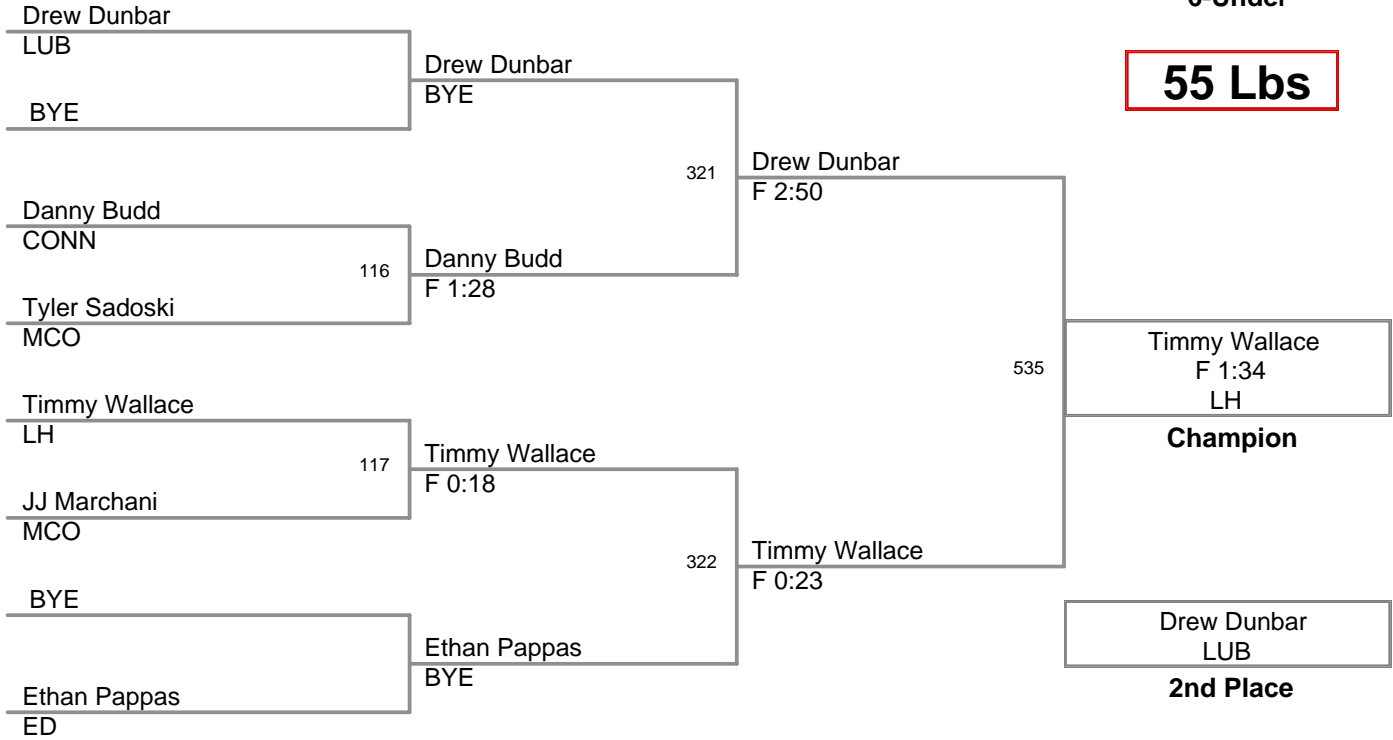

Tyler Ison IND	451A	Steven Heslop
Steven Heslop WWA		F 2:46

Tyler Ison IND	527A	Steven Heslop
Steven Heslop WWA		FOR

Steven Heslop  
WWA

**Champion**

Tyler Ison  
IND

**2nd Place**

**3rd Place**

6-Under

**HWT Lbs**

6-Under

40 Lbs

6-Under

**45 Lbs**

6-Under

**50 Lbs**

6-Under

**55 Lbs**

6-Under

**65 Lbs**

**HWT Lbs**

**45 Lbs**

**50 Lbs**

**55 Lbs**

**60 Lbs**