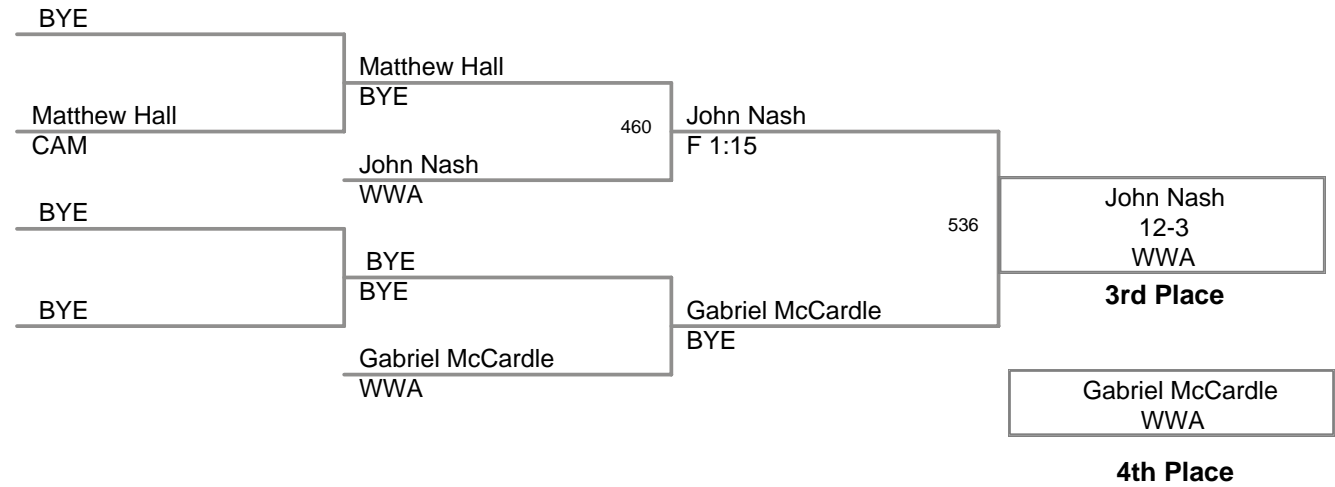

Tyler Ison IND	451A	Steven Heslop
Steven Heslop WWA		F 2:46

Tyler Ison IND	527A	Steven Heslop
Steven Heslop WWA		FOR

Steven Heslop  
WWA

**Champion**

Tyler Ison  
IND

**2nd Place**

**3rd Place**

6-Under

**HWT Lbs**

6-Under

40 Lbs

6-Under

**45 Lbs**

6-Under

**50 Lbs**

6-Under

**55 Lbs**

6-Under

**65 Lbs**

**HWT Lbs**

**45 Lbs**

**50 Lbs**

**55 Lbs**

**60 Lbs**