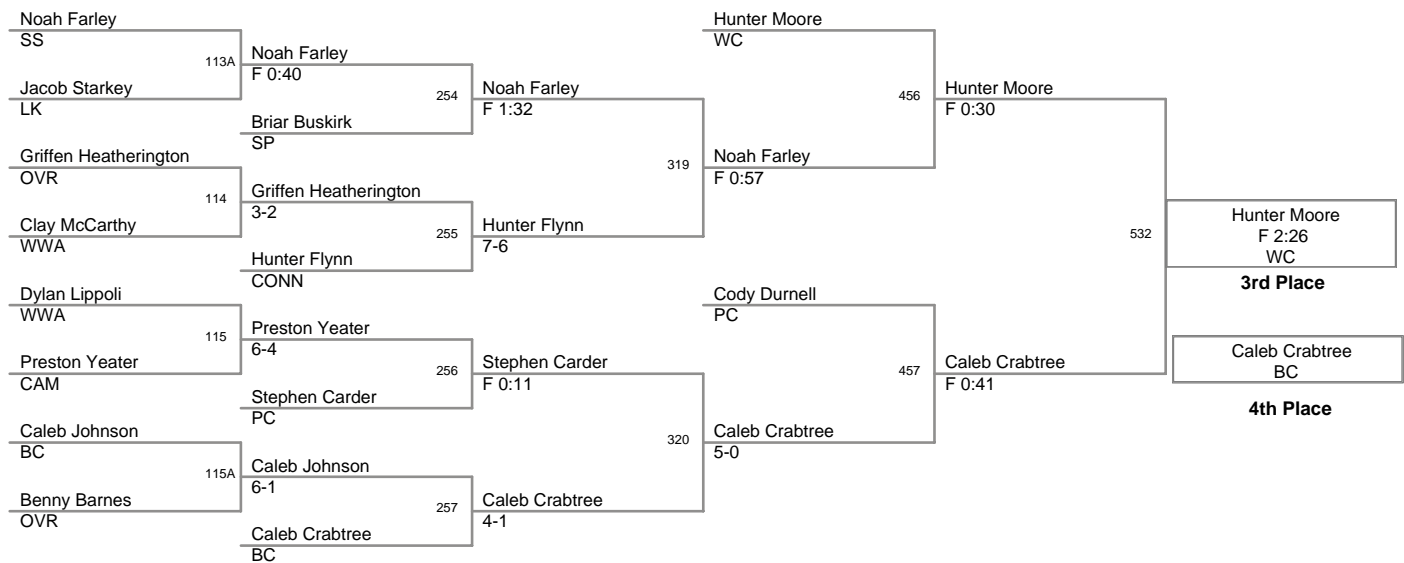

Tyler Ison IND	451A	Steven Heslop
Steven Heslop WWA		F 2:46

Tyler Ison IND	527A	Steven Heslop
Steven Heslop WWA		FOR

Steven Heslop  
WWA

**Champion**

Tyler Ison  
IND

**2nd Place**

**3rd Place**

6-Under

**HWT Lbs**

6-Under

40 Lbs

6-Under

**45 Lbs**

6-Under

**50 Lbs**

6-Under

**55 Lbs**

6-Under

**65 Lbs**

**HWT Lbs**

**45 Lbs**

**50 Lbs**

**55 Lbs**

**60 Lbs**