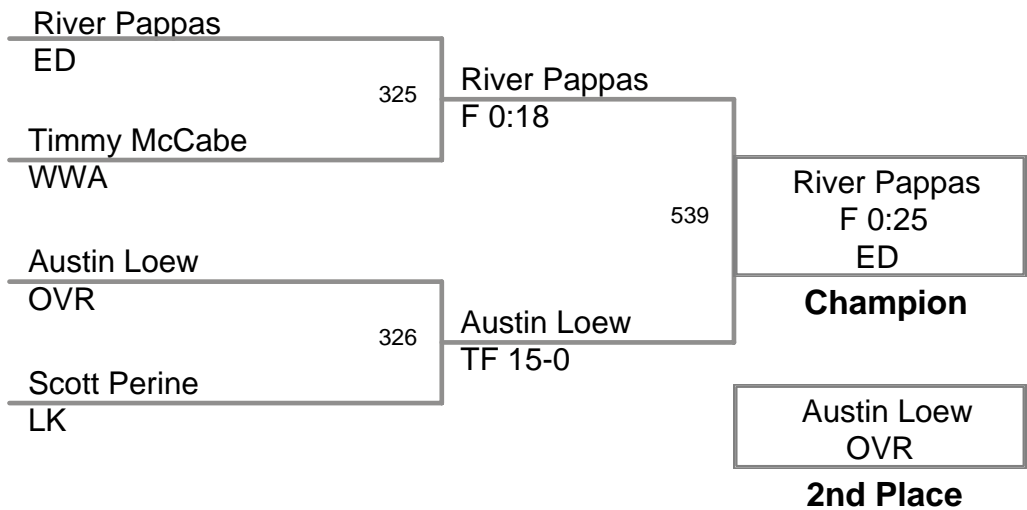

Tyler Ison IND	451A	Steven Heslop
Steven Heslop WWA		F 2:46

Tyler Ison IND	527A	Steven Heslop
Steven Heslop WWA		FOR

Steven Heslop  
WWA

**Champion**

Tyler Ison  
IND

**2nd Place**

**3rd Place**

6-Under

**HWT Lbs**

6-Under

40 Lbs

6-Under

**45 Lbs**

6-Under

**50 Lbs**

6-Under