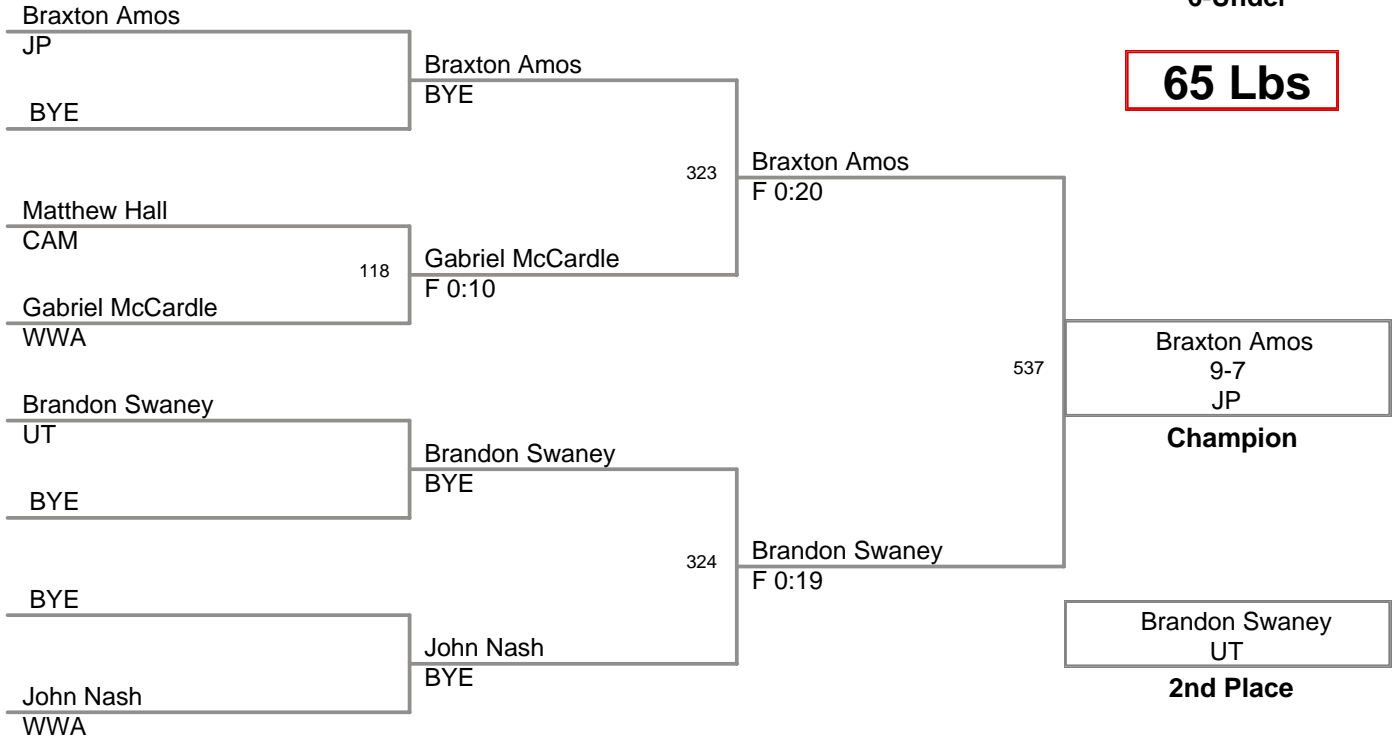

Tyler Ison IND	451A	Steven Heslop
Steven Heslop WWA		F 2:46

Tyler Ison IND	527A	Steven Heslop
Steven Heslop WWA		FOR

Steven Heslop  
WWA

**Champion**

Tyler Ison  
IND

**2nd Place**

**3rd Place**

6-Under

**HWT Lbs**

6-Under

40 Lbs

6-Under

**45 Lbs**

6-Under

**50 Lbs**

6-Under

**55 Lbs**

6-Under

**65 Lbs**

**HWT Lbs**

**45 Lbs**

**50 Lbs**

**55 Lbs**

**60 Lbs**