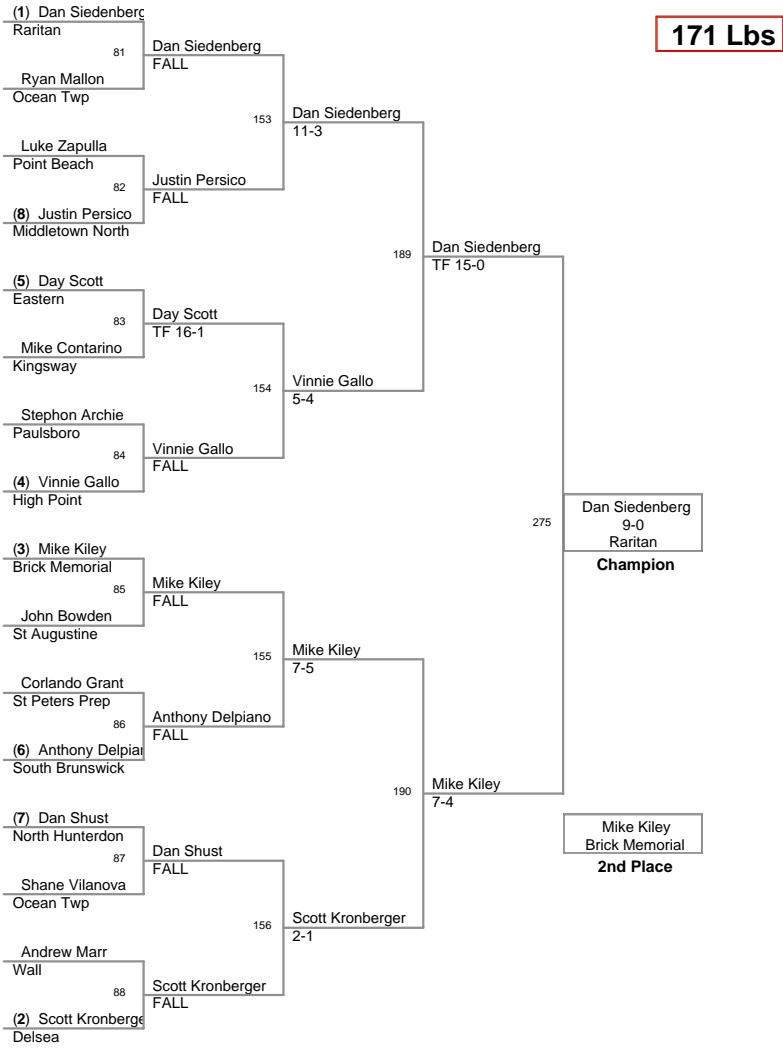

2007 Mustang Classic

**152 Lbs**

2007 Mustang Classic

**160 Lbs**

2007 Mustang Classic

**171 Lbs**

2007 Mustang Classic

**189 Lbs**