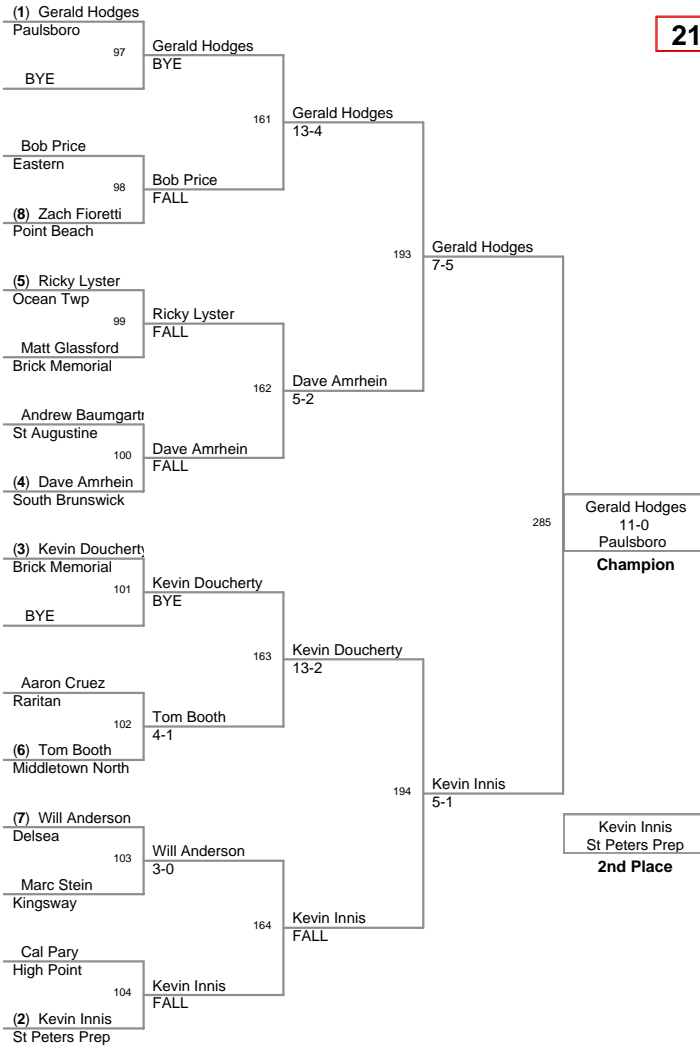

2007 Mustang Classic

215 Lbs