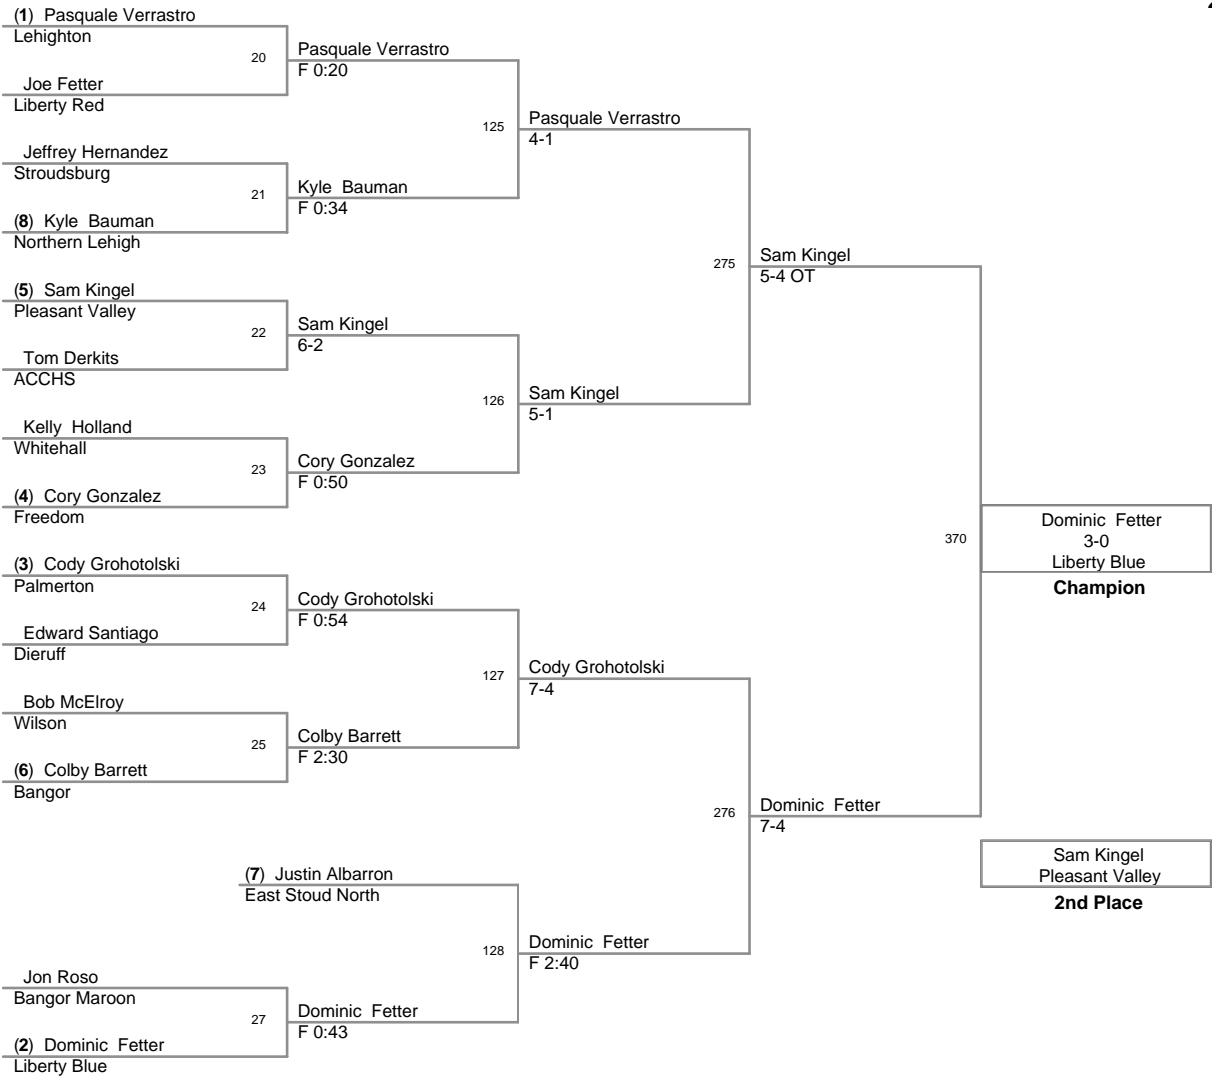

2007 Bangor Jr High

**75 Lbs**

2007 Bangor Jr High

**80 Lbs**

**85 Lbs**

2007 Bangor Jr High

**90 Lbs**

**100 Lbs**