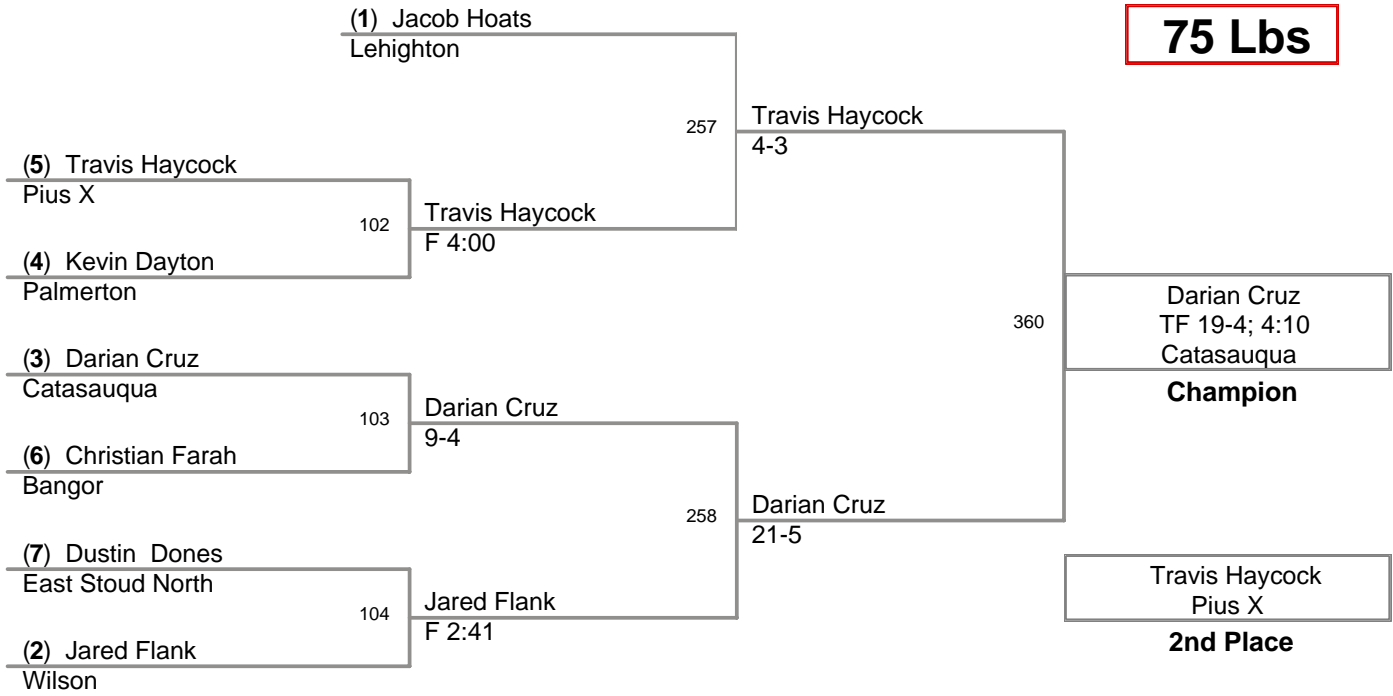

2007 Bangor Jr High Slatebelt Showdown

Top Team Scores

<u>Plc</u>	<u>Points</u>	<u>Team</u>
1	239.0	Liberty Blue
2	144.5	Northern Lehigh
3	142.5	Lehighton
4	134.0	Pleasant Valley
5	125.5	Stroudsburg
6	122.5	Freedom
7	107.5	Whitehall
8	105.0	East Stroud North
9	94.5	Palmerton
10	93.0	Catasauqua
11	83.5	Wilson
12	77.0	East Stroud South
13	52.0	Dieruff
14	50.5	Easton White
15	38.0	ACCHS
16	37.0	Bangor
16	37.0	Beca
18	32.0	Pius X
19	12.0	Bangor Maroon
20	8.0	Liberty Red
20	8.0	East Stroud White

2007 Bangor Jr High

75 Lbs