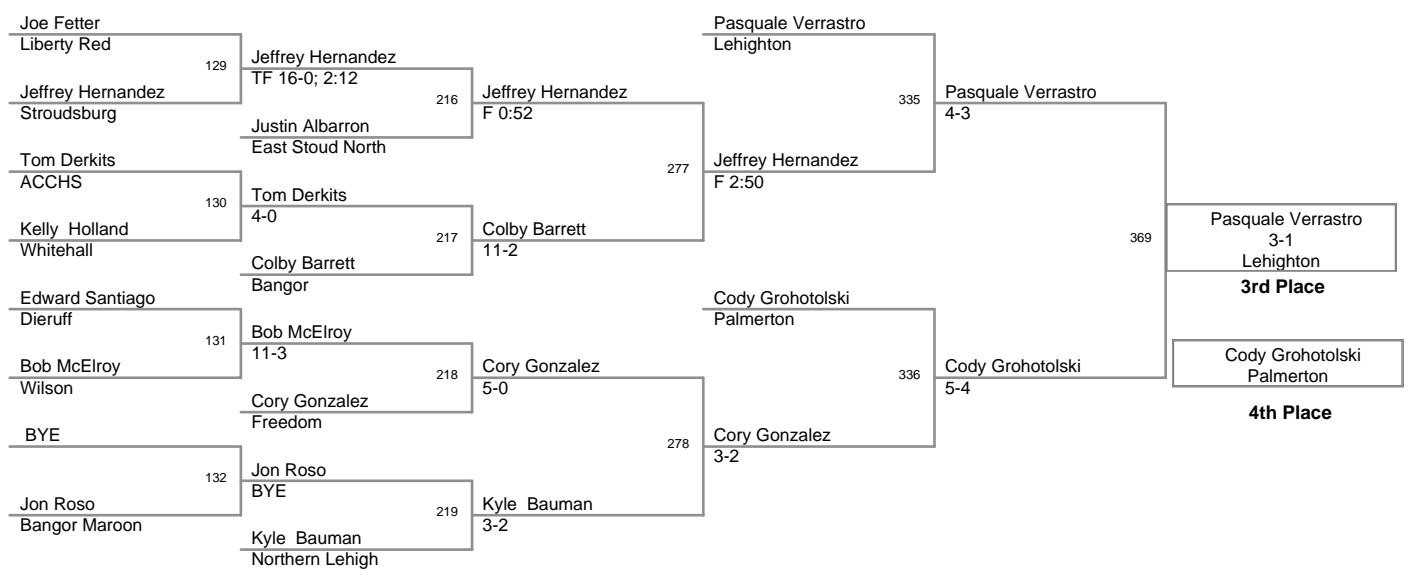

# Top Team Scores

<u>Plc</u>	<u>Points</u>	<u>Team</u>
1	239.0	Liberty Blue
2	144.5	Northern Lehigh
3	142.5	Lehighton
4	134.0	Pleasant Valley
5	125.5	Stroudsburg
6	122.5	Freedom
7	107.5	Whitehall
8	105.0	East Stroud North
9	94.5	Palmerton
10	93.0	Catasauqua
11	83.5	Wilson
12	77.0	East Stroud South
13	52.0	Dieruff
14	50.5	Easton White
15	38.0	ACCHS
16	37.0	Bangor
16	37.0	Beca
18	32.0	Pius X
19	12.0	Bangor Maroon
20	8.0	Liberty Red
20	8.0	East Stroud White

2007 Bangor Jr High

**75 Lbs**

2007 Bangor Jr High

**80 Lbs**

**85 Lbs**

2007 Bangor Jr High

**90 Lbs**

**100 Lbs**