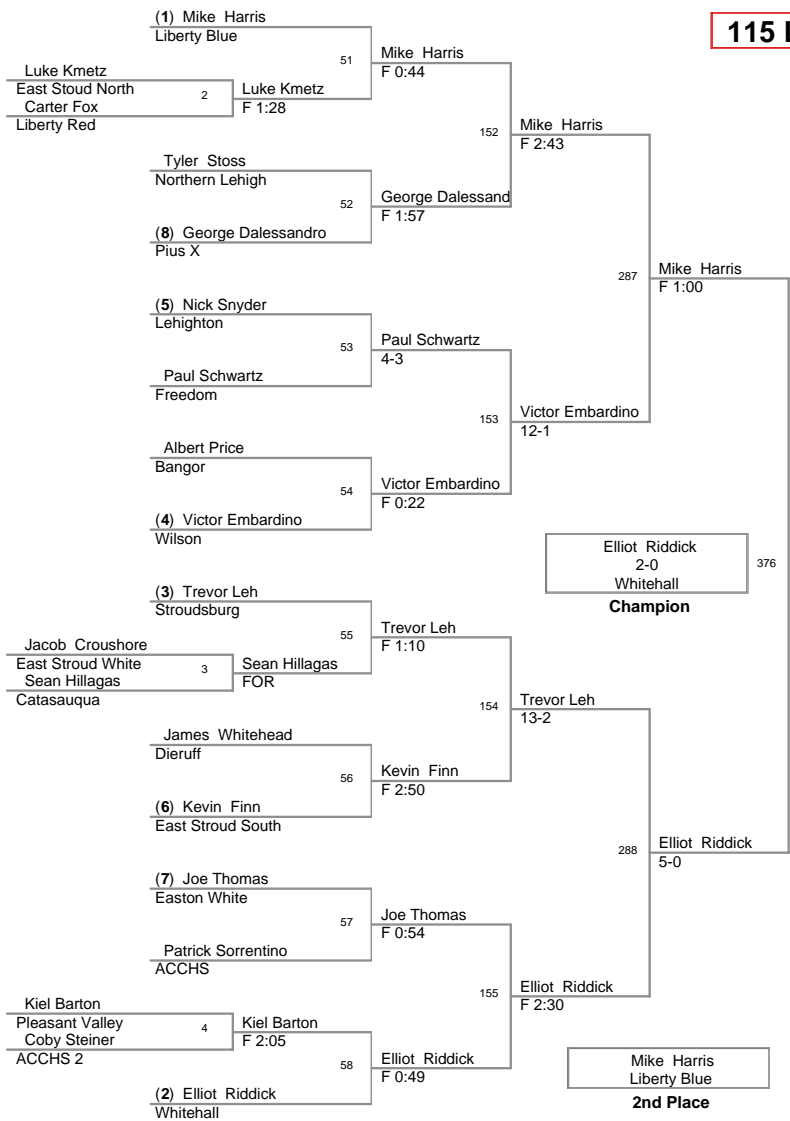

# 2007 Bangor Jr High Slatebelt Showdown

# Top Team Scores

<u>Plc</u>	<u>Points</u>	<u>Team</u>
1	239.0	Liberty Blue
2	144.5	Northern Lehigh
3	142.5	Lehighton
4	134.0	Pleasant Valley
5	125.5	Stroudsburg
6	122.5	Freedom
7	107.5	Whitehall
8	105.0	East Stroud North
9	94.5	Palmerton
10	93.0	Catasauqua
11	83.5	Wilson
12	77.0	East Stroud South
13	52.0	Dieruff
14	50.5	Easton White
15	38.0	ACCHS
16	37.0	Bangor
16	37.0	Beca
18	32.0	Pius X
19	12.0	Bangor Maroon
20	8.0	Liberty Red
20	8.0	East Stroud White

**105 Lbs**

**110 Lbs**

2007 Bangor Jr High

**115 Lbs**

**122 Lbs**

**130 Lbs**

**138 Lbs**

2007 Bangor Jr High