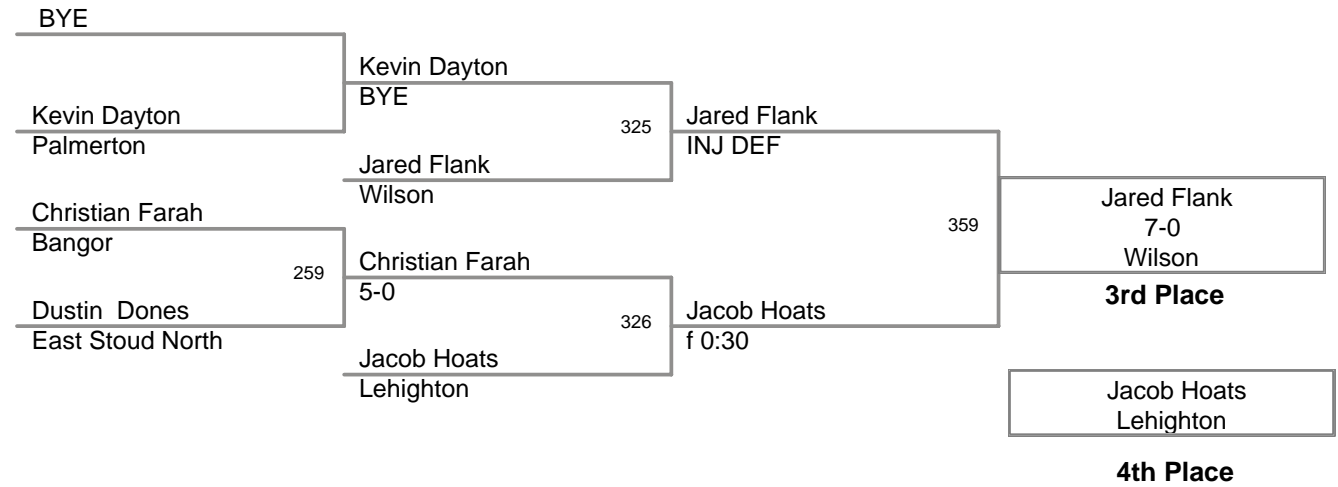

2007 Bangor Jr High Slatebelt Showdown

Top Team Scores

<u>Plc</u>	<u>Points</u>	<u>Team</u>
1	239.0	Liberty Blue
2	144.5	Northern Lehigh
3	142.5	Lehighton
4	134.0	Pleasant Valley
5	125.5	Stroudsburg
6	122.5	Freedom
7	107.5	Whitehall
8	105.0	East Stroud North
9	94.5	Palmerton
10	93.0	Catasauqua
11	83.5	Wilson
12	77.0	East Stroud South
13	52.0	Dieruff
14	50.5	Easton White
15	38.0	ACCHS
16	37.0	Bangor
16	37.0	Beca
18	32.0	Pius X
19	12.0	Bangor Maroon
20	8.0	Liberty Red
20	8.0	East Stroud White

2007 Bangor Jr High

75 Lbs