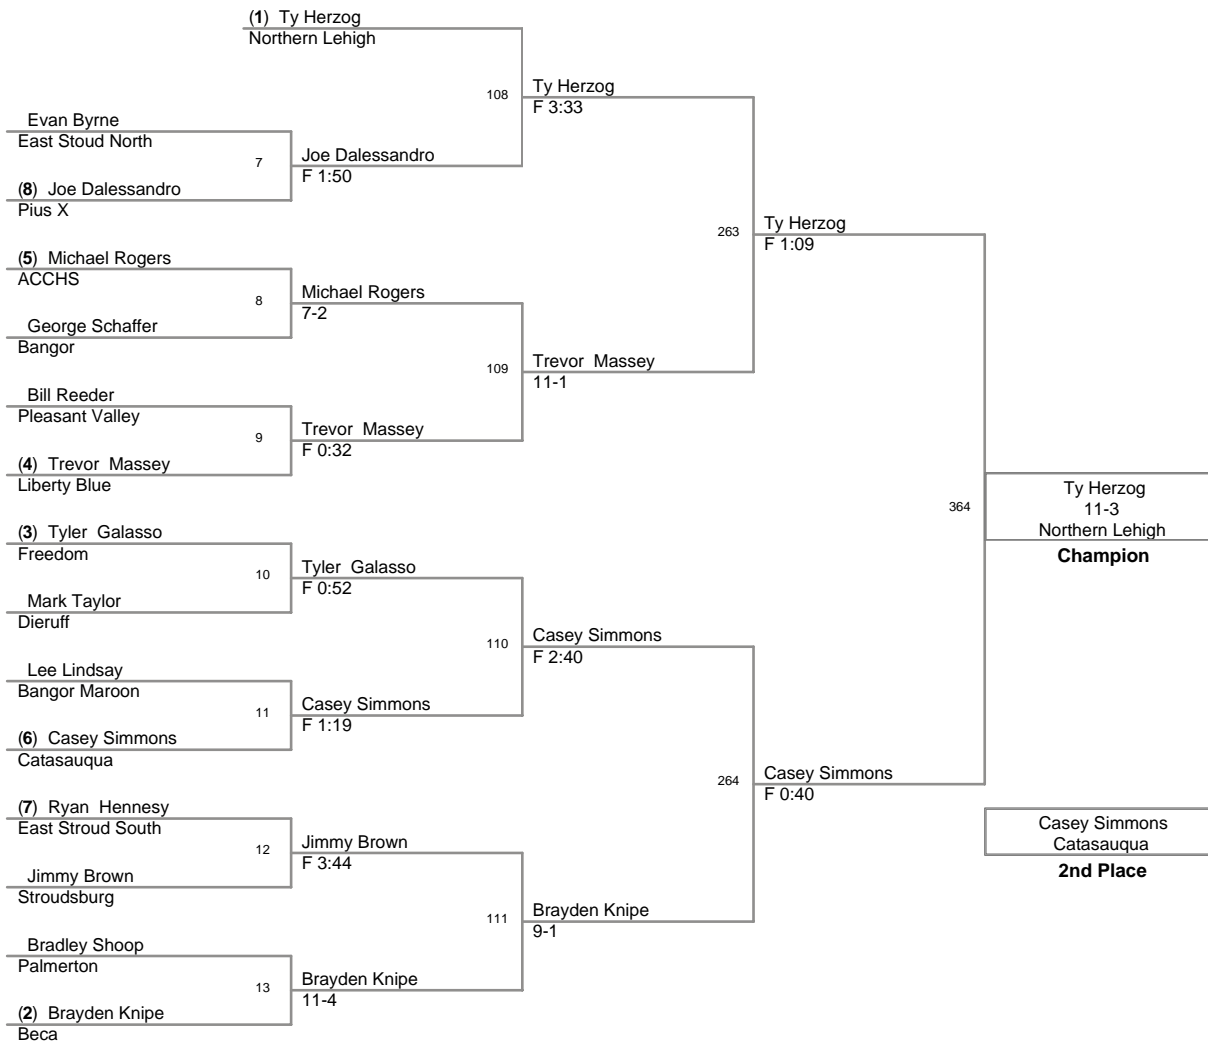

2007 Bangor Jr High

**75 Lbs**

2007 Bangor Jr High

**80 Lbs**

**85 Lbs**

2007 Bangor Jr High

**90 Lbs**

**100 Lbs**