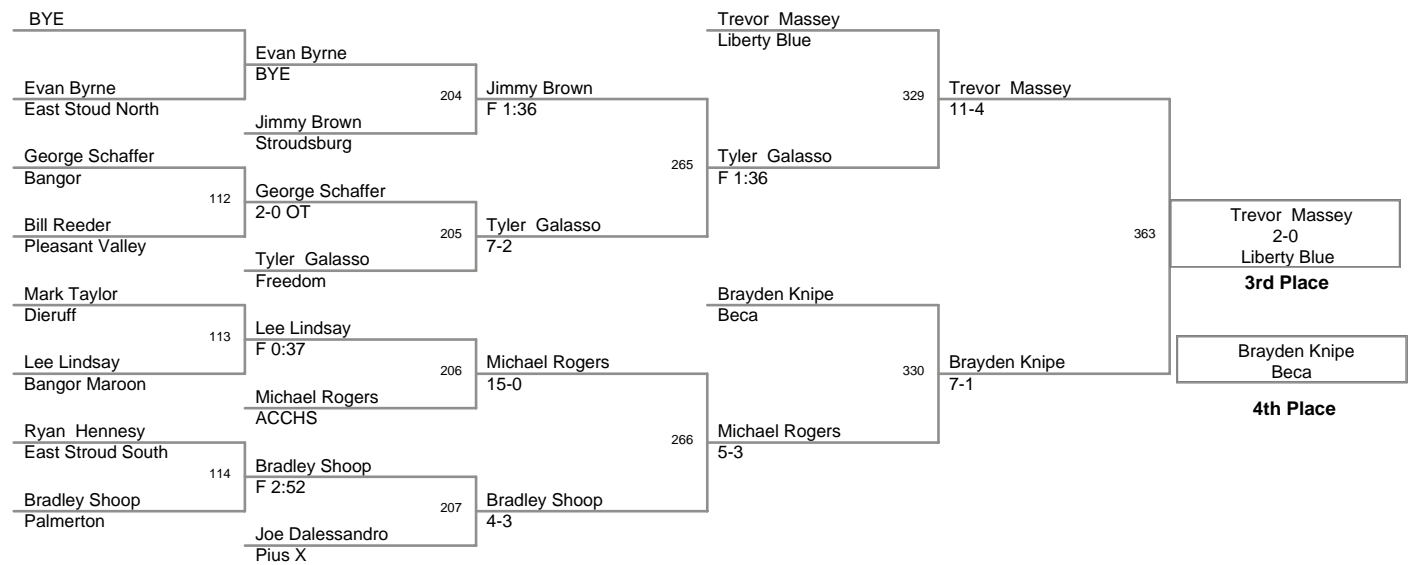

# 2007 Bangor Jr High Slatebelt Showdown

# Top Team Scores

<u>Plc</u>	<u>Points</u>	<u>Team</u>
1	239.0	Liberty Blue
2	144.5	Northern Lehigh
3	142.5	Lehighton
4	134.0	Pleasant Valley
5	125.5	Stroudsburg
6	122.5	Freedom
7	107.5	Whitehall
8	105.0	East Stroud North
9	94.5	Palmerton
10	93.0	Catasauqua
11	83.5	Wilson
12	77.0	East Stroud South
13	52.0	Dieruff
14	50.5	Easton White
15	38.0	ACCHS
16	37.0	Bangor
16	37.0	Beca
18	32.0	Pius X
19	12.0	Bangor Maroon
20	8.0	Liberty Red
20	8.0	East Stroud White

2007 Bangor Jr High

**75 Lbs**

2007 Bangor Jr High

**80 Lbs**

**85 Lbs**

2007 Bangor Jr High

**90 Lbs**

**100 Lbs**