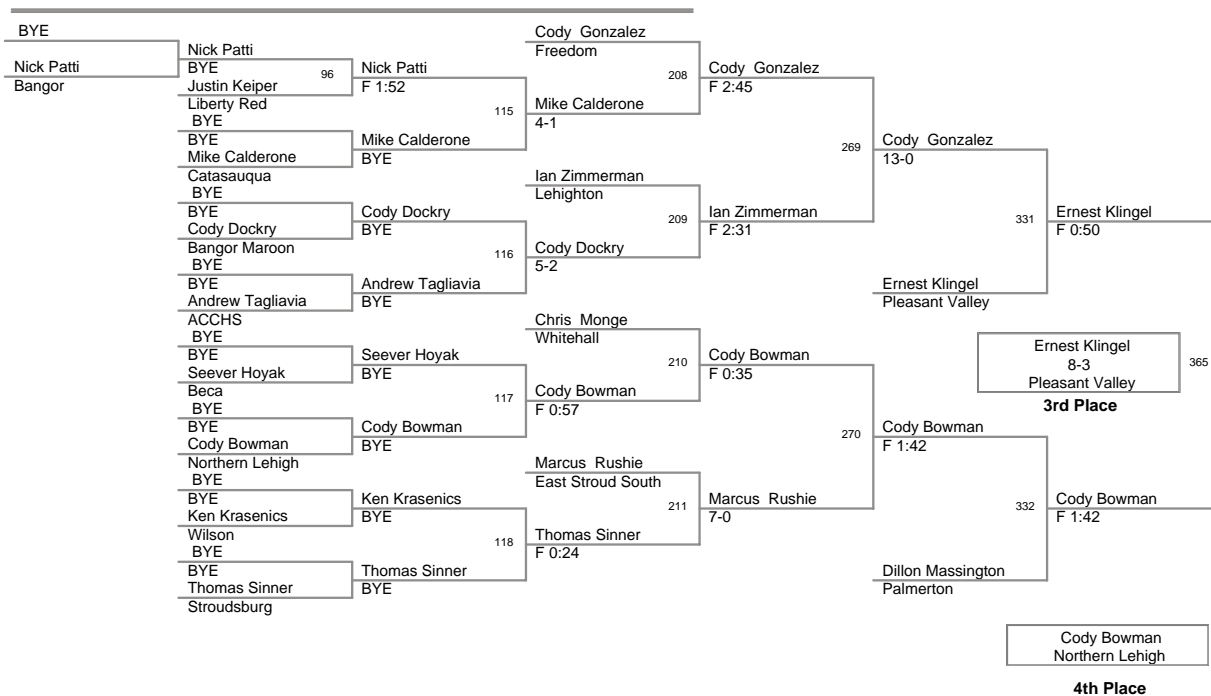

2007 Bangor Jr High

**75 Lbs**

2007 Bangor Jr High

**80 Lbs**

**85 Lbs**

2007 Bangor Jr High

**90 Lbs**

**100 Lbs**