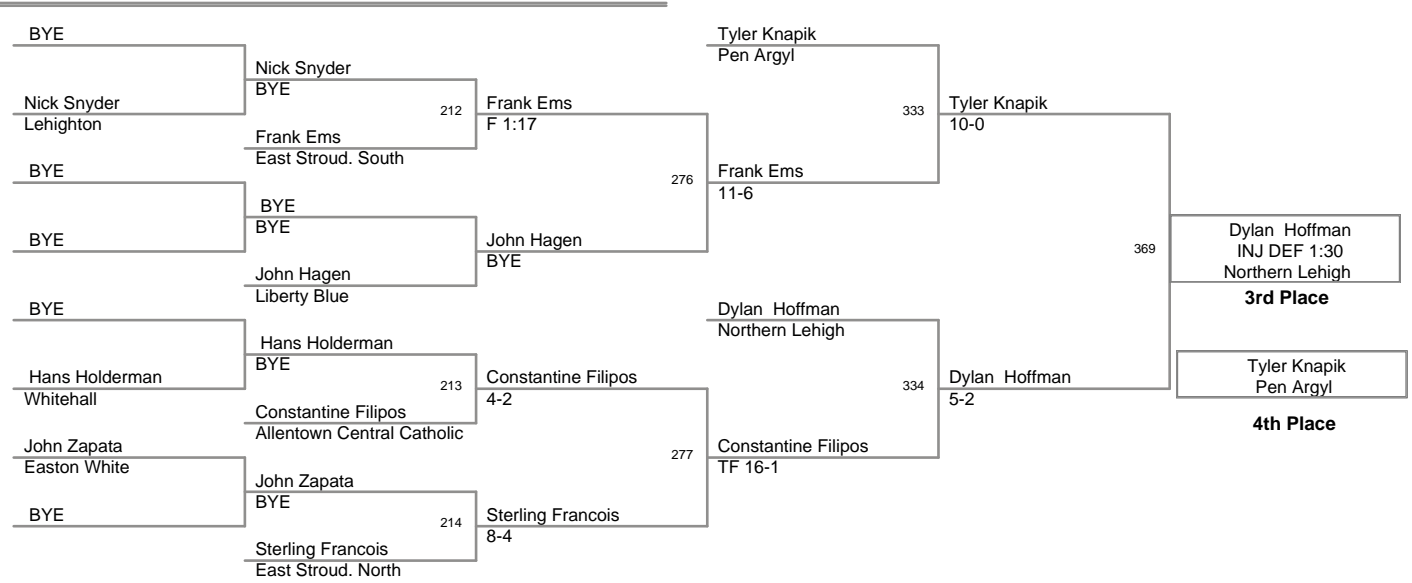

2006 Bangor Slatebelt Showdown

Top Team Scores

<u>Plc</u>	<u>Points</u>	<u>Team</u>
1	303.0	Liberty Red
2	244.0	Easton Red
3	149.5	Pen Argyl
4	139.0	Lehighton
5	135.0	Freedom
6	118.5	Northern Lehigh
7	84.5	Stroudsburg
8	83.0	East Stroud. South
9	74.0	East Stroud. North
10	69.5	Pleasant Valley
11	59.0	Easton White
12	57.0	Bangor Maroon
13	52.5	Whitehall
14	48.0	Palmerton
15	41.0	Dieruff
16	35.5	Allentown Central Catholic
17	30.0	Liberty Blue
18	12.0	Bangor White
19	9.0	E. Stroud South White

Jr High

75 Lbs

Jr High

100 Lbs

Jr High

122 Lbs

130 Lbs

138 Lbs