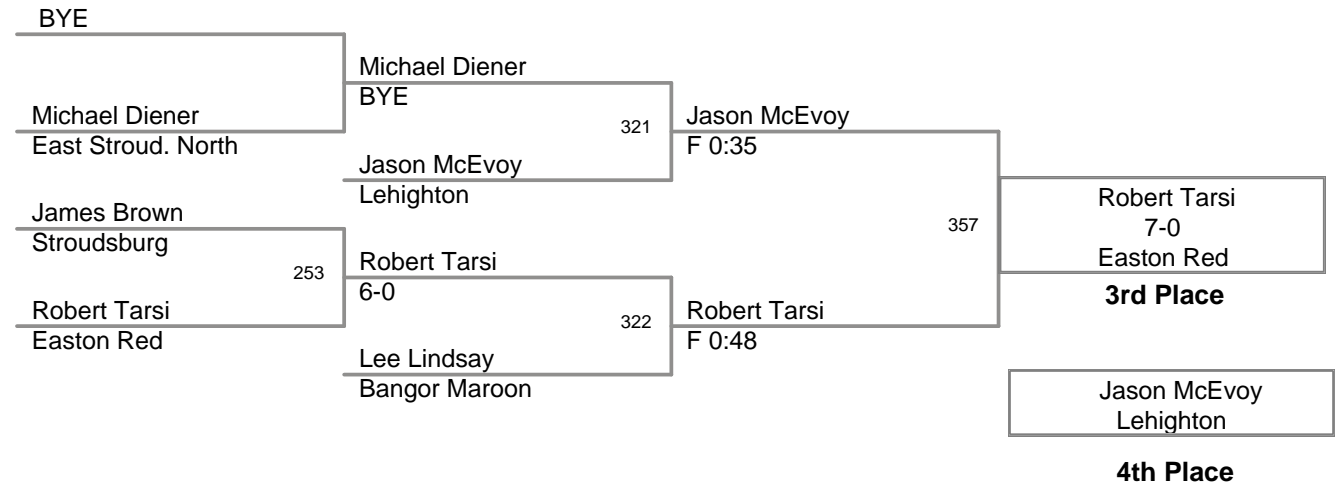

2006 Bangor Slatebelt Showdown

Top Team Scores

<u>Plc</u>	<u>Points</u>	<u>Team</u>
1	303.0	Liberty Red
2	244.0	Easton Red
3	149.5	Pen Argyl
4	139.0	Lehighton
5	135.0	Freedom
6	118.5	Northern Lehigh
7	84.5	Stroudsburg
8	83.0	East Stroud. South
9	74.0	East Stroud. North
10	69.5	Pleasant Valley
11	59.0	Easton White
12	57.0	Bangor Maroon
13	52.5	Whitehall
14	48.0	Palmerton
15	41.0	Dieruff
16	35.5	Allentown Central Catholic
17	30.0	Liberty Blue
18	12.0	Bangor White
19	9.0	E. Stroud South White

Jr High

75 Lbs