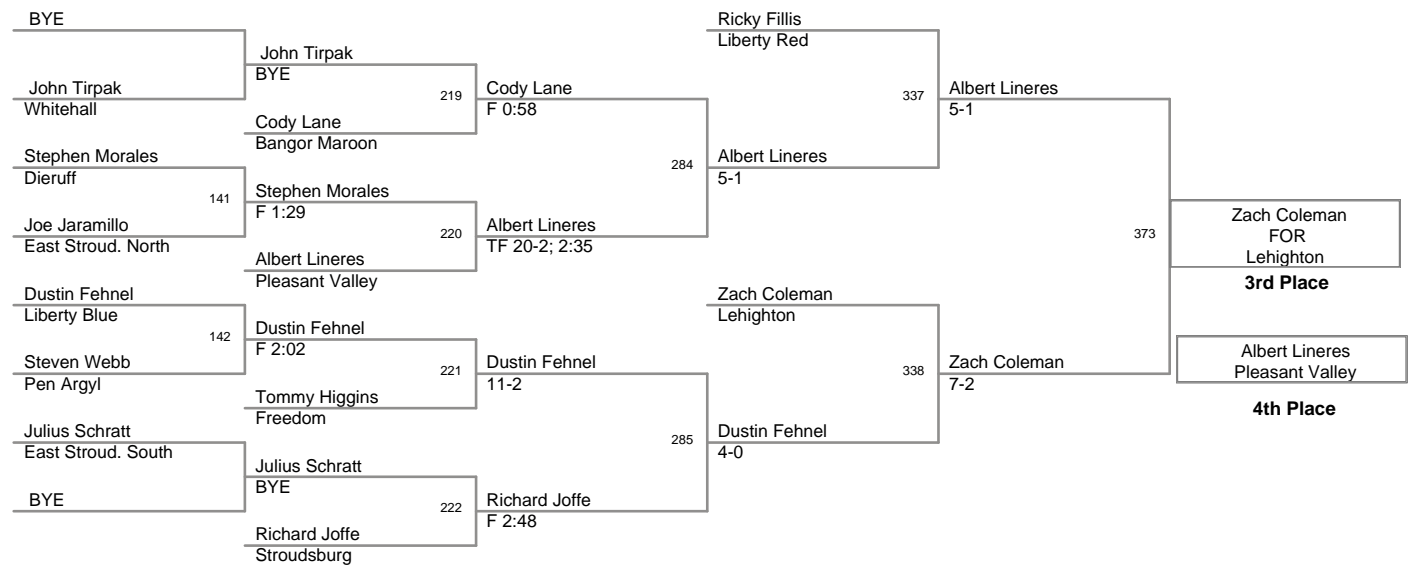

2006 Bangor Slatebelt Showdown

Top Team Scores

<u>Plc</u>	<u>Points</u>	<u>Team</u>
1	303.0	Liberty Red
2	244.0	Easton Red
3	149.5	Pen Argyl
4	139.0	Lehighton
5	135.0	Freedom
6	118.5	Northern Lehigh
7	84.5	Stroudsburg
8	83.0	East Stroud. South
9	74.0	East Stroud. North
10	69.5	Pleasant Valley
11	59.0	Easton White
12	57.0	Bangor Maroon
13	52.5	Whitehall
14	48.0	Palmerton
15	41.0	Dieruff
16	35.5	Allentown Central Catholic
17	30.0	Liberty Blue
18	12.0	Bangor White
19	9.0	E. Stroud South White

Jr High

75 Lbs

Jr High

100 Lbs

Jr High

122 Lbs

130 Lbs

138 Lbs