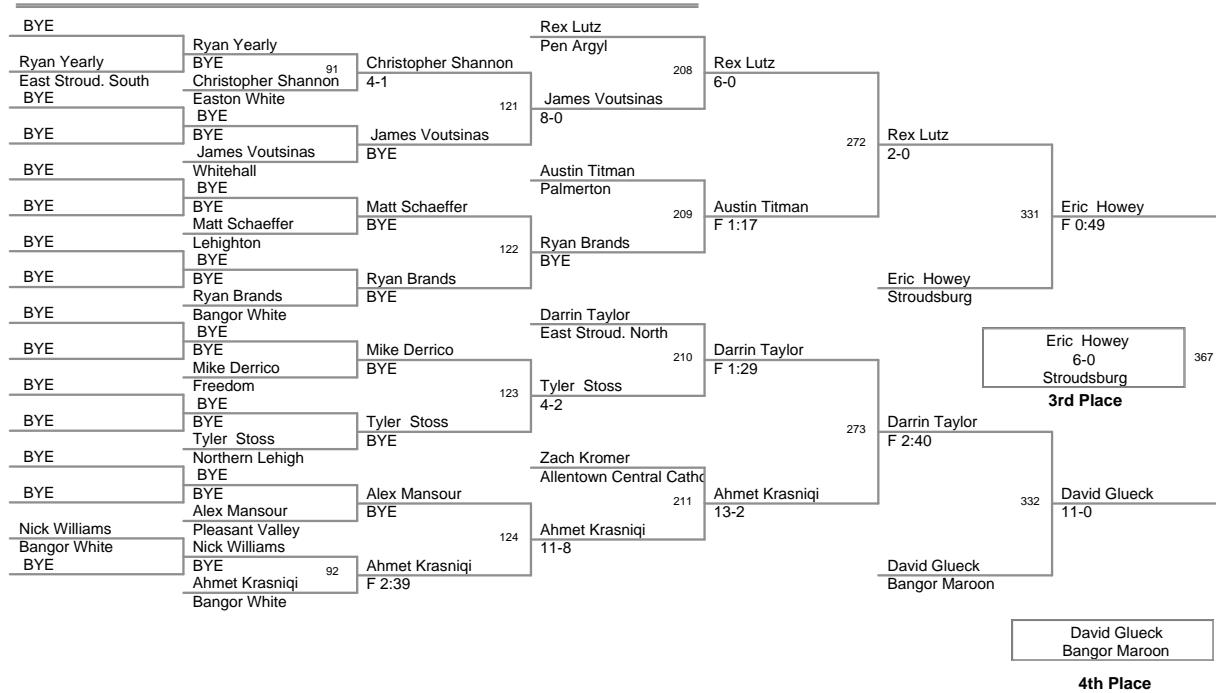

2006 Bangor Slatebelt Showdown

Top Team Scores

<u>Plc</u>	<u>Points</u>	<u>Team</u>
1	303.0	Liberty Red
2	244.0	Easton Red
3	149.5	Pen Argyl
4	139.0	Lehighton
5	135.0	Freedom
6	118.5	Northern Lehigh
7	84.5	Stroudsburg
8	83.0	East Stroud. South
9	74.0	East Stroud. North
10	69.5	Pleasant Valley
11	59.0	Easton White
12	57.0	Bangor Maroon
13	52.5	Whitehall
14	48.0	Palmerton
15	41.0	Dieruff
16	35.5	Allentown Central Catholic
17	30.0	Liberty Blue
18	12.0	Bangor White
19	9.0	E. Stroud South White

Jr High

75 Lbs

Jr High

100 Lbs

Jr High

122 Lbs

130 Lbs

138 Lbs