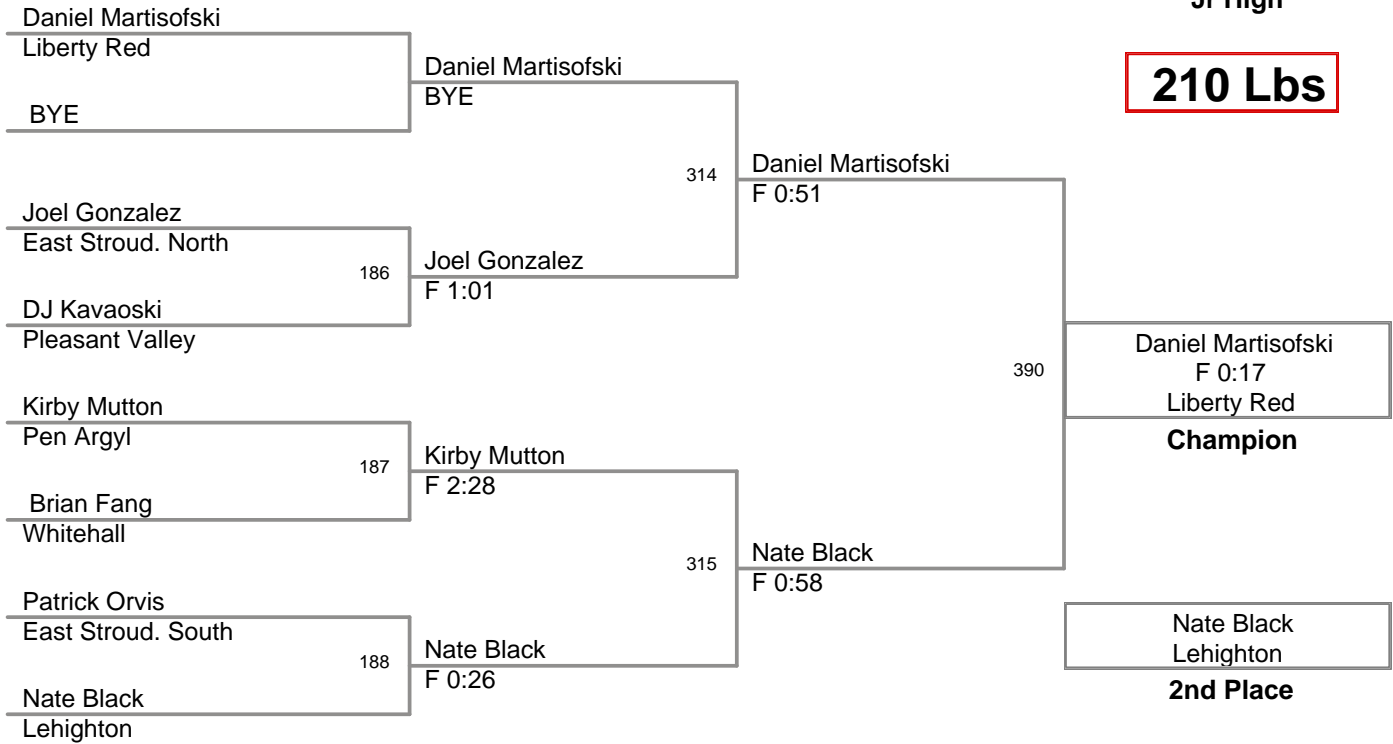

2006 Bangor Slatebelt Showdown

Top Team Scores

<u>Plc</u>	<u>Points</u>	<u>Team</u>
1	303.0	Liberty Red
2	244.0	Easton Red
3	149.5	Pen Argyl
4	139.0	Lehighton
5	135.0	Freedom
6	118.5	Northern Lehigh
7	84.5	Stroudsburg
8	83.0	East Stroud. South
9	74.0	East Stroud. North
10	69.5	Pleasant Valley
11	59.0	Easton White
12	57.0	Bangor Maroon
13	52.5	Whitehall
14	48.0	Palmerton
15	41.0	Dieruff
16	35.5	Allentown Central Catholic
17	30.0	Liberty Blue
18	12.0	Bangor White
19	9.0	E. Stroud South White

155 Lbs

Jr High

210 Lbs

250 Lbs