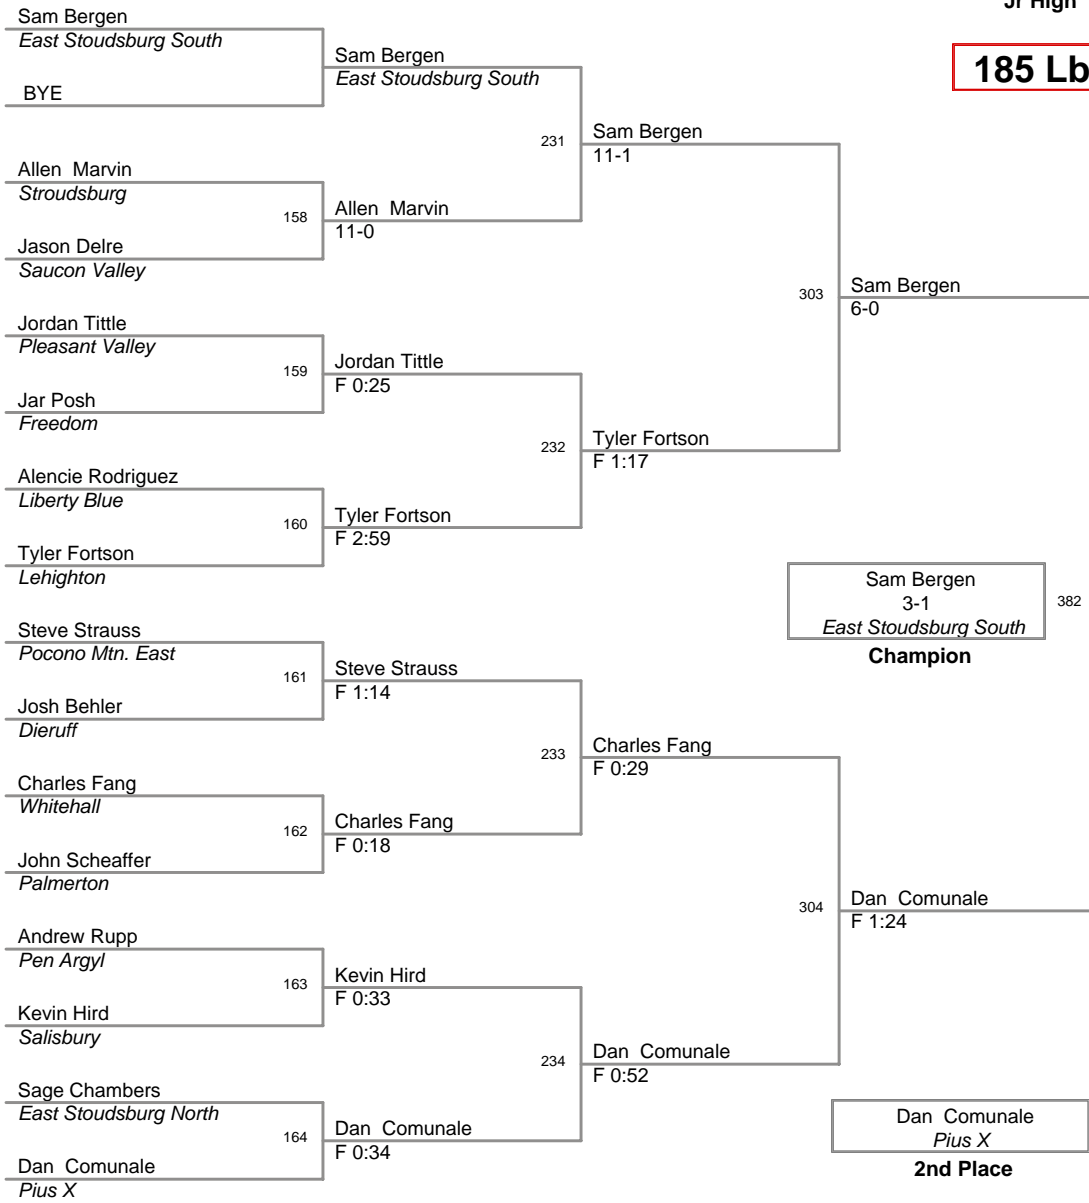

145 Lbs

155 Lbs

165 Lbs

Jr High

185 Lbs

Jr High

210 Lbs

Jr High