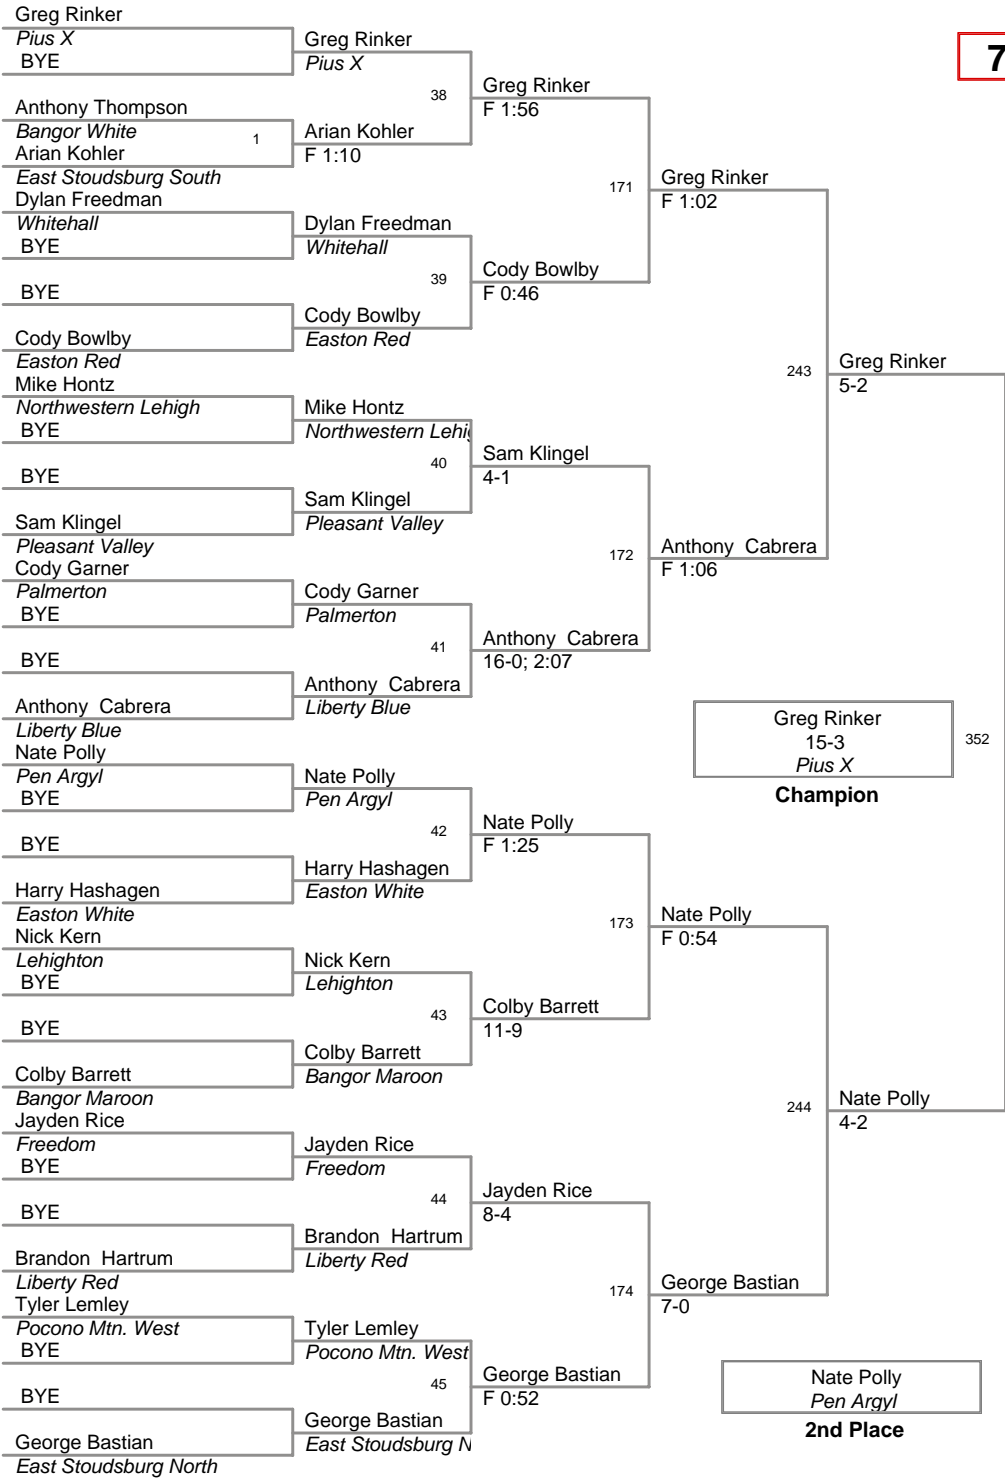

<u>Plc</u>	<u>Points</u>	<u>Team</u>
1	227.5	Liberty Blue
2	188.0	Easton Red
3	176.5	Pleasant Valley
4	169.5	Pius X
5	147.0	Northern Lehigh
6	140.0	Saucon Valley
7	119.0	Stroudsburg
8	112.5	Pen Argyl
9	104.0	East Stoudsburg South
10	91.5	Freedom
11	88.0	Whitehall
12	83.5	Lehighton
13	62.0	Palmerton
14	60.0	Northwestern Lehigh
15	57.0	East Stoudsburg North
16	51.0	Bangor Maroon
17	29.0	Easton White
18	25.0	Liberty Red
19	19.0	Pocono Mtn. West
20	17.5	Salisbury
21	17.0	Pocono Mtn. East
22	10.0	Dieruff
23	4.0	Pcono Mtn. West
24	2.0	Bangor White

75 Lbs