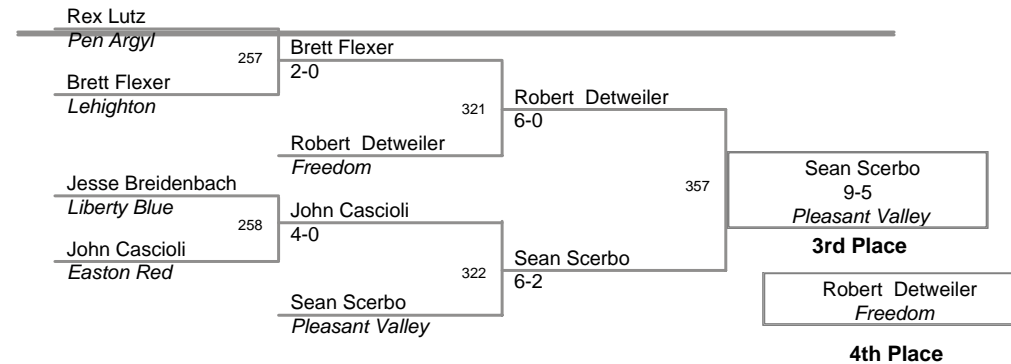

<u>Plc</u>	<u>Points</u>	<u>Team</u>
1	227.5	Liberty Blue
2	188.0	Easton Red
3	176.5	Pleasant Valley
4	169.5	Pius X
5	147.0	Northern Lehigh
6	140.0	Saucon Valley
7	119.0	Stroudsburg
8	112.5	Pen Argyl
9	104.0	East Stoudsburg South
10	91.5	Freedom
11	88.0	Whitehall
12	83.5	Lehighton
13	62.0	Palmerton
14	60.0	Northwestern Lehigh
15	57.0	East Stoudsburg North
16	51.0	Bangor Maroon
17	29.0	Easton White
18	25.0	Liberty Red
19	19.0	Pocono Mtn. West
20	17.5	Salisbury
21	17.0	Pocono Mtn. East
22	10.0	Dieruff
23	4.0	Pcono Mtn. West
24	2.0	Bangor White

75 Lbs

80 Lbs

Jr High

85 Lbs

90 Lbs

Jr High

95 Lbs

Jr High