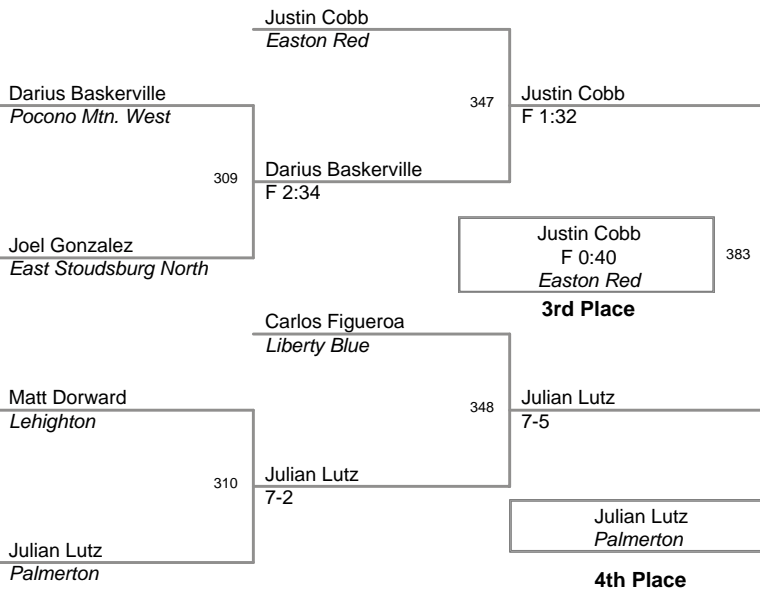

145 Lbs

155 Lbs

165 Lbs

Jr High

185 Lbs

Jr High

210 Lbs

Jr High