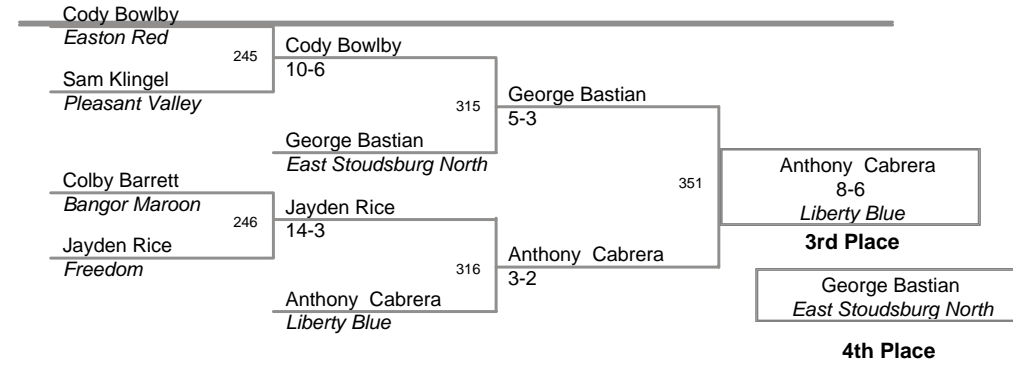

<u>Plc</u>	<u>Points</u>	<u>Team</u>
1	227.5	Liberty Blue
2	188.0	Easton Red
3	176.5	Pleasant Valley
4	169.5	Pius X
5	147.0	Northern Lehigh
6	140.0	Saucon Valley
7	119.0	Stroudsburg
8	112.5	Pen Argyl
9	104.0	East Stoudsburg South
10	91.5	Freedom
11	88.0	Whitehall
12	83.5	Lehighton
13	62.0	Palmerton
14	60.0	Northwestern Lehigh
15	57.0	East Stoudsburg North
16	51.0	Bangor Maroon
17	29.0	Easton White
18	25.0	Liberty Red
19	19.0	Pocono Mtn. West
20	17.5	Salisbury
21	17.0	Pocono Mtn. East
22	10.0	Dieruff
23	4.0	Pcono Mtn. West
24	2.0	Bangor White

75 Lbs

80 Lbs

Jr High

85 Lbs

90 Lbs

Jr High

95 Lbs

Jr High