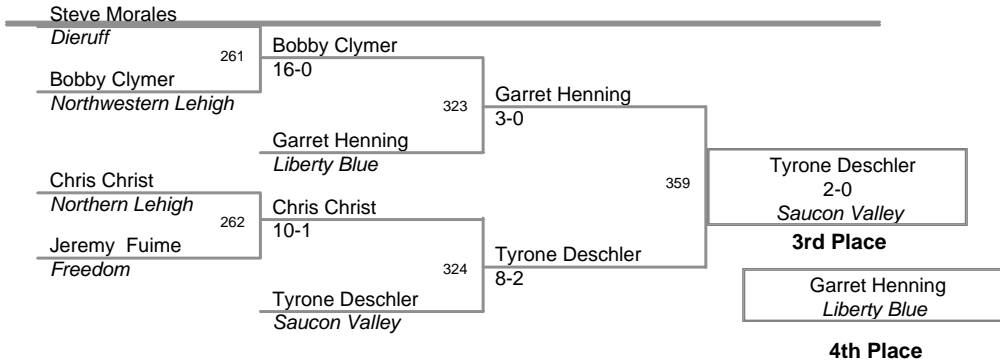

<u>Plc</u>	<u>Points</u>	<u>Team</u>
1	227.5	Liberty Blue
2	188.0	Easton Red
3	176.5	Pleasant Valley
4	169.5	Pius X
5	147.0	Northern Lehigh
6	140.0	Saucon Valley
7	119.0	Stroudsburg
8	112.5	Pen Argyl
9	104.0	East Stoudsburg South
10	91.5	Freedom
11	88.0	Whitehall
12	83.5	Lehighton
13	62.0	Palmerton
14	60.0	Northwestern Lehigh
15	57.0	East Stoudsburg North
16	51.0	Bangor Maroon
17	29.0	Easton White
18	25.0	Liberty Red
19	19.0	Pocono Mtn. West
20	17.5	Salisbury
21	17.0	Pocono Mtn. East
22	10.0	Dieruff
23	4.0	Pcono Mtn. West
24	2.0	Bangor White

75 Lbs

80 Lbs

Jr High

85 Lbs

90 Lbs

Jr High

95 Lbs

Jr High

100 Lbs

105 Lbs

Jr High

110 Lbs

115 Lbs

122 Lbs

130 Lbs

138 Lbs