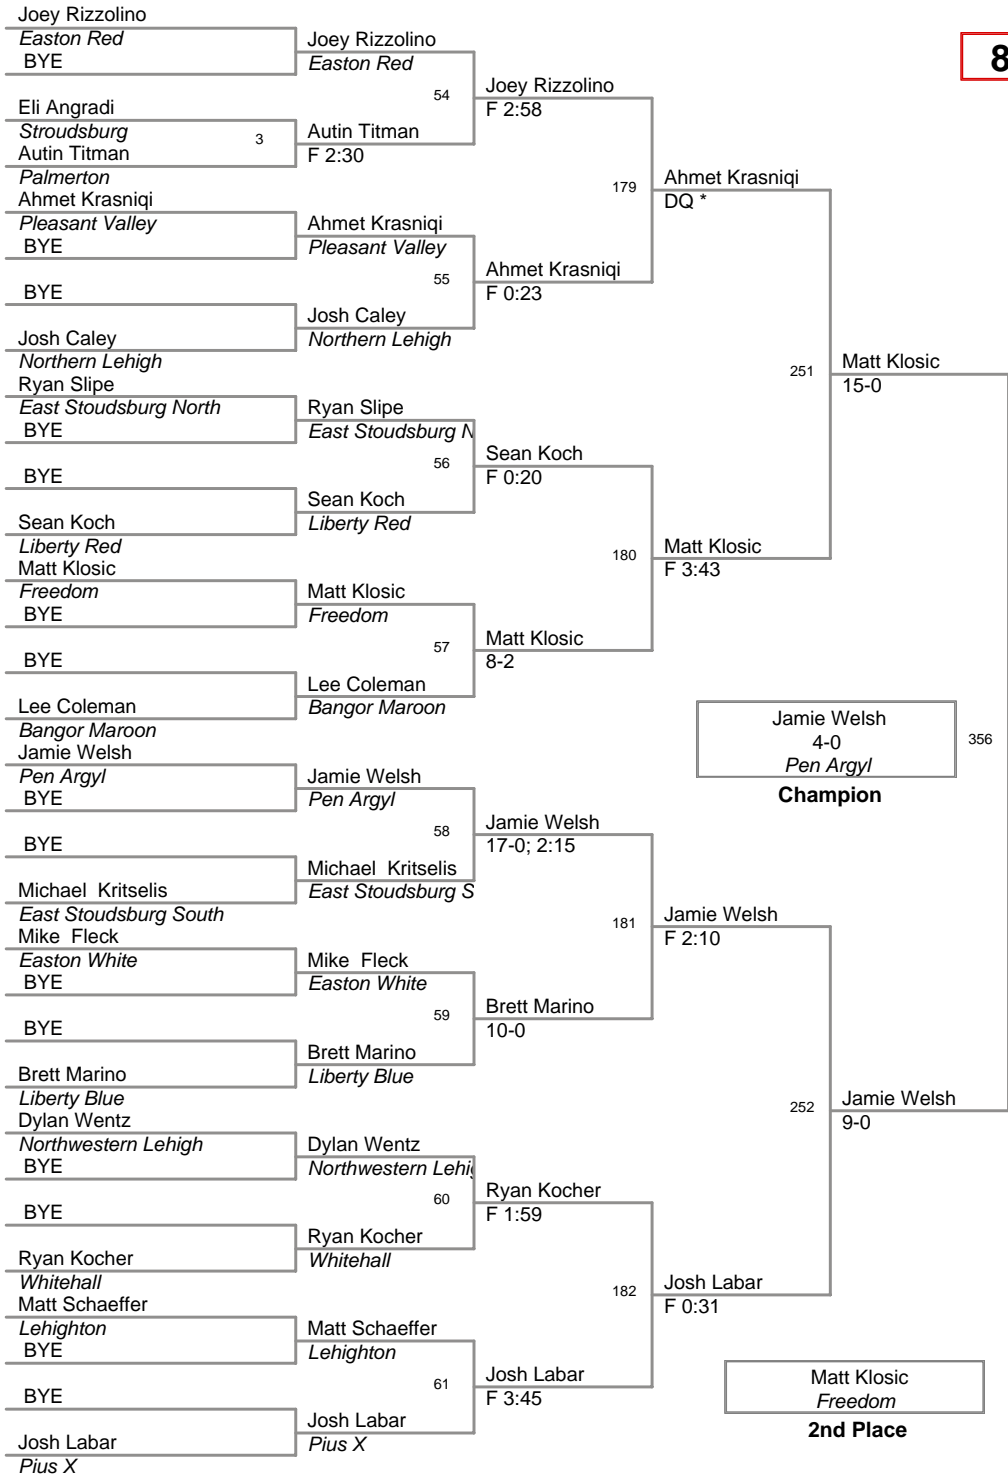

<u>Plc</u>	<u>Points</u>	<u>Team</u>
1	227.5	Liberty Blue
2	188.0	Easton Red
3	176.5	Pleasant Valley
4	169.5	Pius X
5	147.0	Northern Lehigh
6	140.0	Saucon Valley
7	119.0	Stroudsburg
8	112.5	Pen Argyl
9	104.0	East Stoudsburg South
10	91.5	Freedom
11	88.0	Whitehall
12	83.5	Lehighton
13	62.0	Palmerton
14	60.0	Northwestern Lehigh
15	57.0	East Stoudsburg North
16	51.0	Bangor Maroon
17	29.0	Easton White
18	25.0	Liberty Red
19	19.0	Pocono Mtn. West
20	17.5	Salisbury
21	17.0	Pocono Mtn. East
22	10.0	Dieruff
23	4.0	Pcono Mtn. West
24	2.0	Bangor White

75 Lbs

80 Lbs

Jr High

85 Lbs

90 Lbs

Jr High

95 Lbs

Jr High