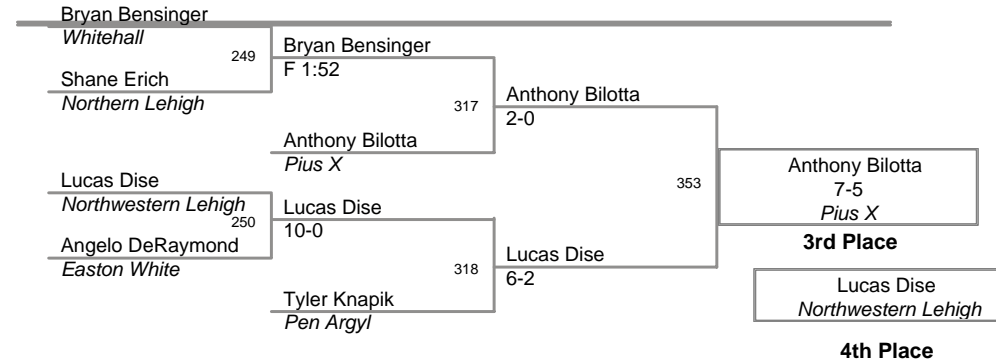

<u>Plc</u>	<u>Points</u>	<u>Team</u>
1	227.5	Liberty Blue
2	188.0	Easton Red
3	176.5	Pleasant Valley
4	169.5	Pius X
5	147.0	Northern Lehigh
6	140.0	Saucon Valley
7	119.0	Stroudsburg
8	112.5	Pen Argyl
9	104.0	East Stoudsburg South
10	91.5	Freedom
11	88.0	Whitehall
12	83.5	Lehighton
13	62.0	Palmerton
14	60.0	Northwestern Lehigh
15	57.0	East Stoudsburg North
16	51.0	Bangor Maroon
17	29.0	Easton White
18	25.0	Liberty Red
19	19.0	Pocono Mtn. West
20	17.5	Salisbury
21	17.0	Pocono Mtn. East
22	10.0	Dieruff
23	4.0	Pcono Mtn. West
24	2.0	Bangor White

75 Lbs

80 Lbs

Jr High

85 Lbs

90 Lbs

Jr High

95 Lbs

Jr High