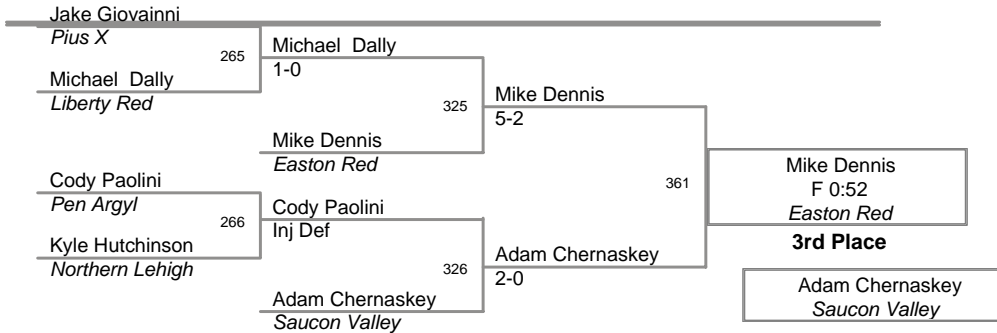

Jr High

100 Lbs