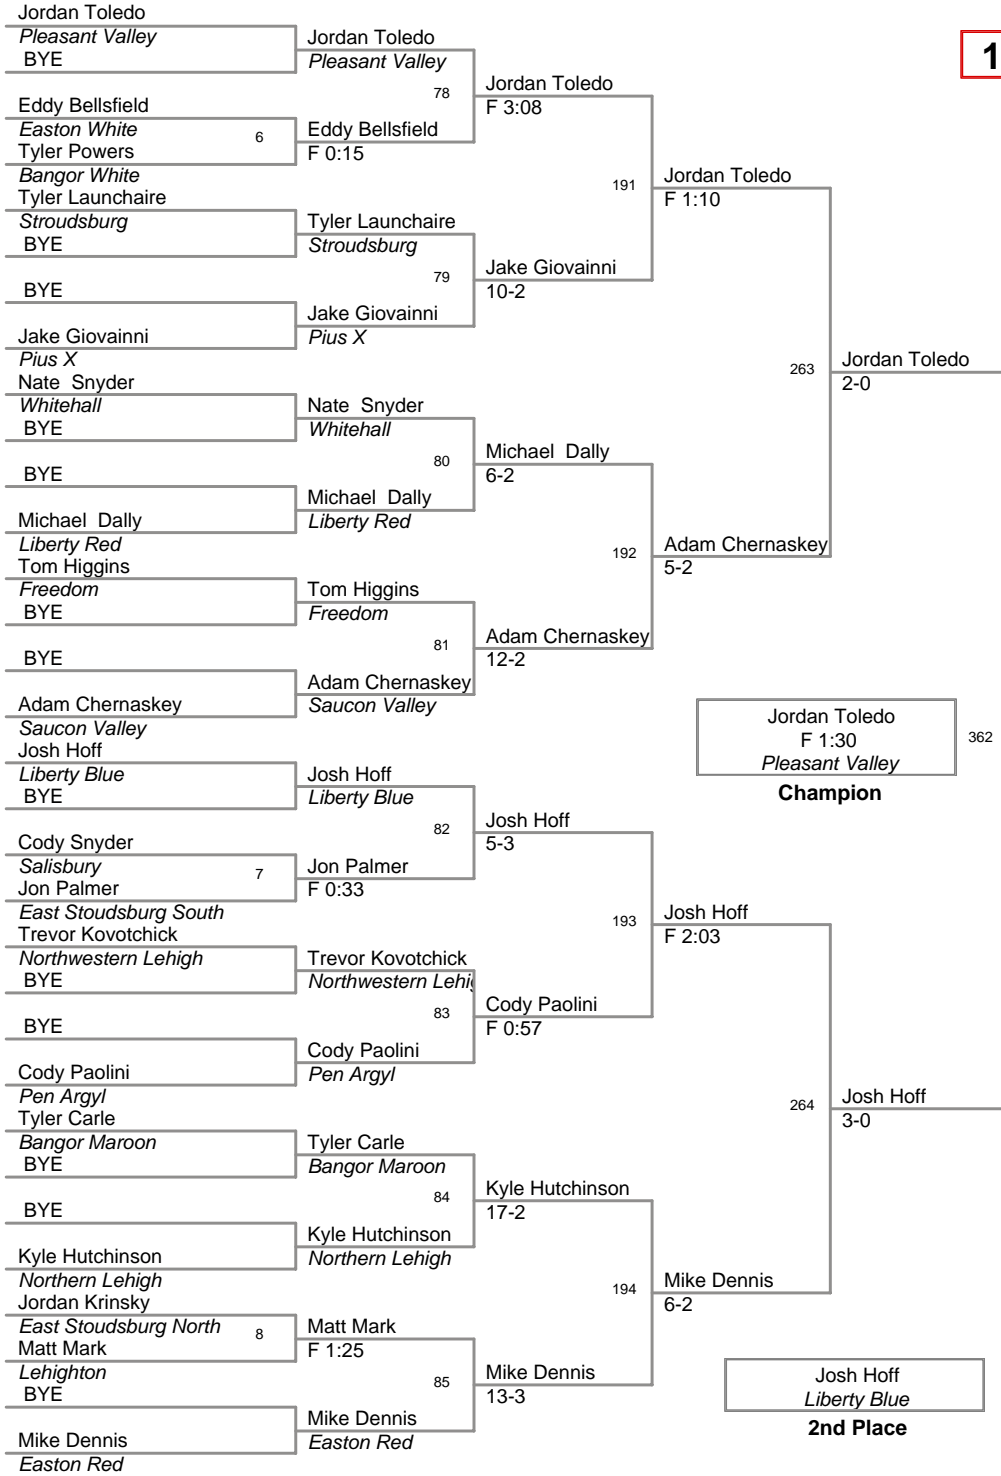

Jr High

100 Lbs