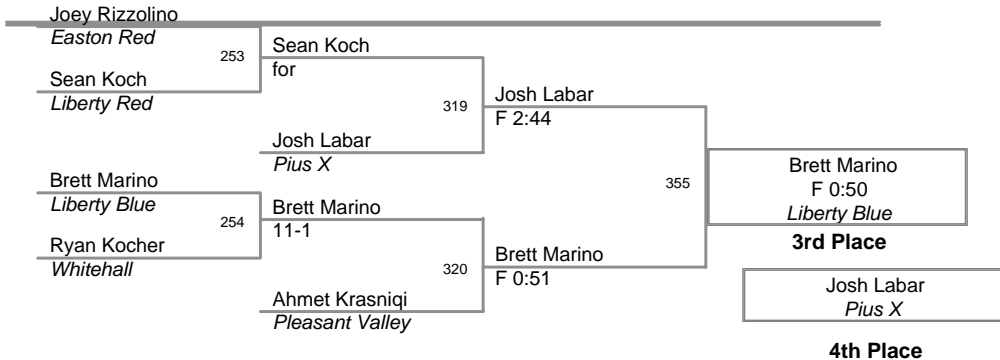

<u>Plc</u>	<u>Points</u>	<u>Team</u>
1	227.5	Liberty Blue
2	188.0	Easton Red
3	176.5	Pleasant Valley
4	169.5	Pius X
5	147.0	Northern Lehigh
6	140.0	Saucon Valley
7	119.0	Stroudsburg
8	112.5	Pen Argyl
9	104.0	East Stoudsburg South
10	91.5	Freedom
11	88.0	Whitehall
12	83.5	Lehighton
13	62.0	Palmerton
14	60.0	Northwestern Lehigh
15	57.0	East Stoudsburg North
16	51.0	Bangor Maroon
17	29.0	Easton White
18	25.0	Liberty Red
19	19.0	Pocono Mtn. West
20	17.5	Salisbury
21	17.0	Pocono Mtn. East
22	10.0	Dieruff
23	4.0	Pcono Mtn. West
24	2.0	Bangor White

75 Lbs

80 Lbs

Jr High

85 Lbs

90 Lbs

Jr High

95 Lbs

Jr High

100 Lbs

105 Lbs

Jr High

110 Lbs

115 Lbs

122 Lbs

130 Lbs

138 Lbs