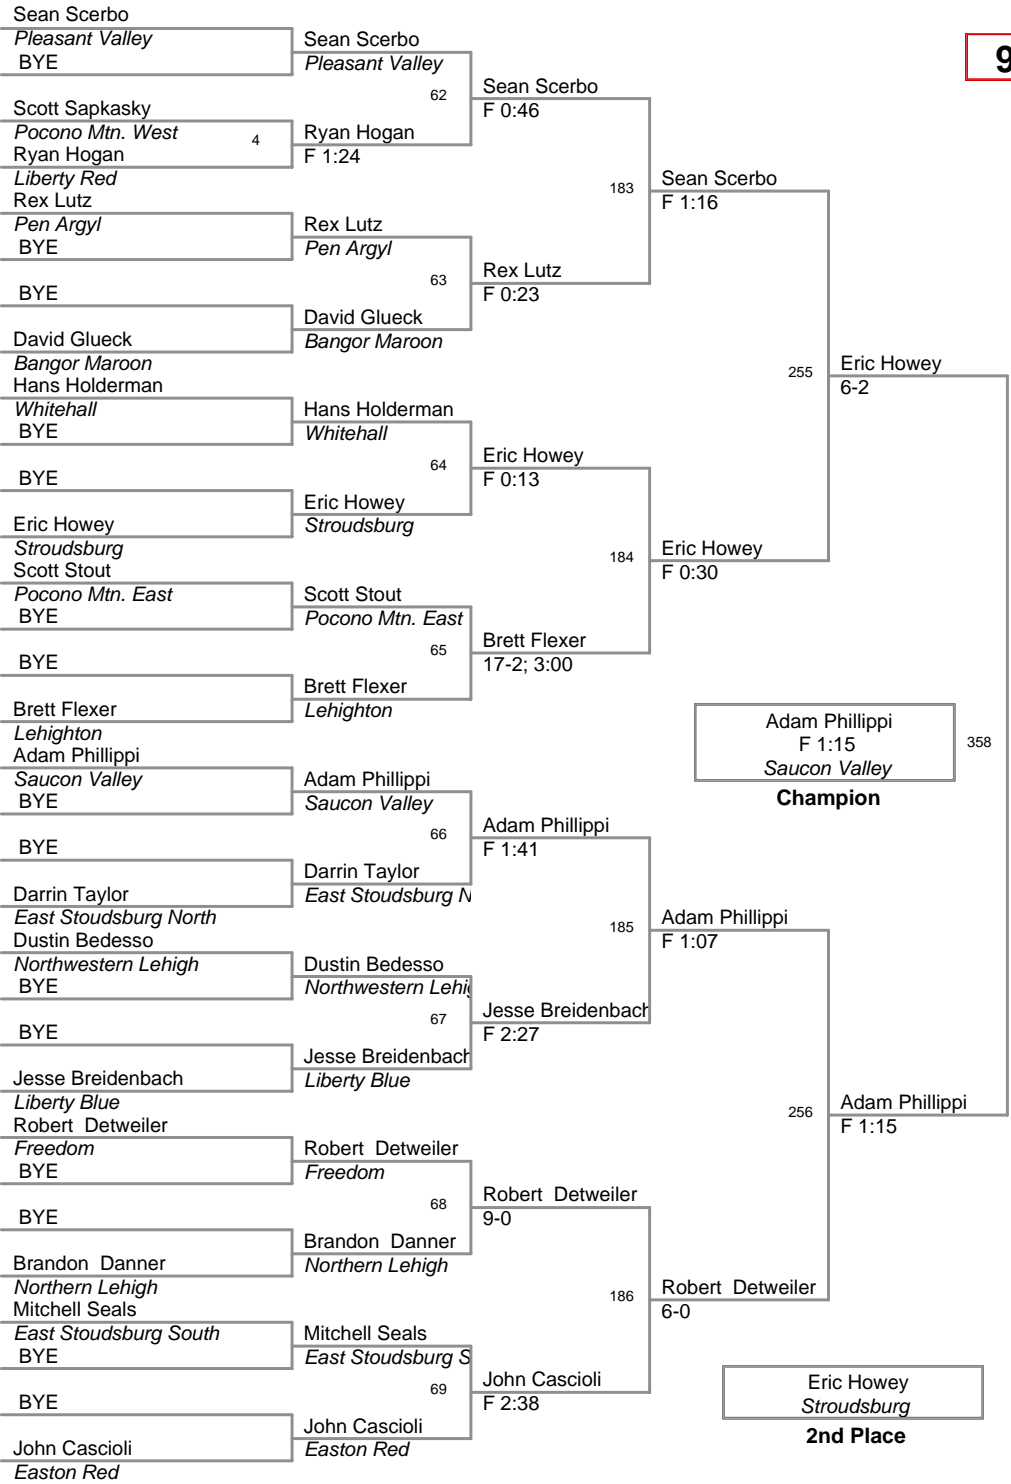

<u>Plc</u>	<u>Points</u>	<u>Team</u>
1	227.5	Liberty Blue
2	188.0	Easton Red
3	176.5	Pleasant Valley
4	169.5	Pius X
5	147.0	Northern Lehigh
6	140.0	Saucon Valley
7	119.0	Stroudsburg
8	112.5	Pen Argyl
9	104.0	East Stoudsburg South
10	91.5	Freedom
11	88.0	Whitehall
12	83.5	Lehighton
13	62.0	Palmerton
14	60.0	Northwestern Lehigh
15	57.0	East Stoudsburg North
16	51.0	Bangor Maroon
17	29.0	Easton White
18	25.0	Liberty Red
19	19.0	Pocono Mtn. West
20	17.5	Salisbury
21	17.0	Pocono Mtn. East
22	10.0	Dieruff
23	4.0	Pcono Mtn. West
24	2.0	Bangor White

75 Lbs

80 Lbs

Jr High

85 Lbs

90 Lbs

Jr High

95 Lbs

Jr High